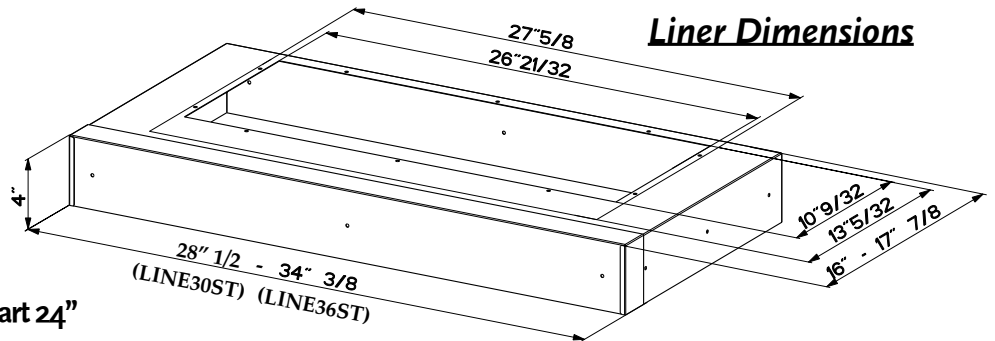

Dimensional Diagrams

(see installation instructions for more information)

Side View

Front View

Bottom View

Cabinet Cut Out

Liner Dimensions

Note: The liners do not fit the Inca Smart 24"