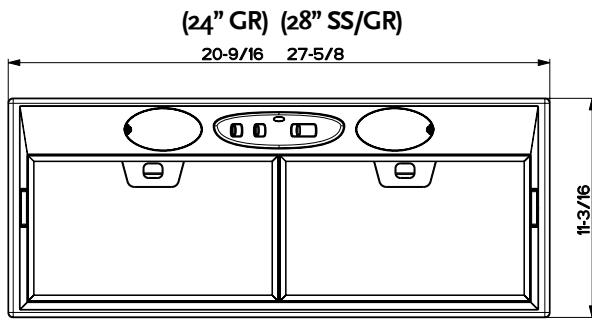

Dimensional Diagrams

(see installation instructions for more information)

Side View

Front View

Bottom View

Cabinet Cut Out

Liner Dimensions

Note: The liners do not fit the Inca Smart 24"

ACCESSORIES

Stainless Liners

Create a perfectly-sealed, non-combustible 4" tall perimeter to "line" the wood below the Inca Smart. Depth adjustable from 16" - 17 7/8". For use with the 28" Inca Smart or Inca HC only