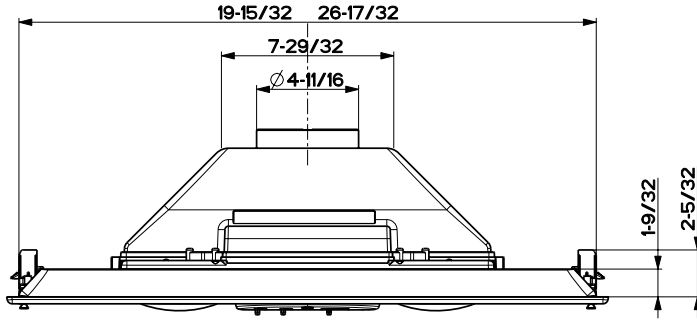

Dimensional Diagrams

(see installation instructions for more information)

Side View

Front View

Bottom View

Cabinet Cut Out

Liner Dimensions

Note: The liners do not fit the Inca Smart 24"