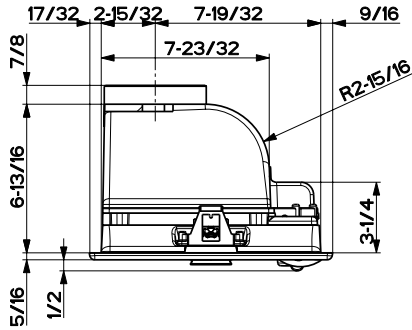

Model	Inca Smart SS (28)	Inca Smart Gray (24 , 28)
Cabinet Cut Out	(28") 26 21/32" W / 10 9/32"D	(24") 19 19/32" W / 10 9/32"D (28") 26 21/32" W / 10 9/32"D
Convertible to Recirculating	Yes - charcoal filter needed, need air return back into kitchen out of the cabinet	Yes - charcoal filter needed, need air return back into kitchen out of the cabinet
Controls	3 Speed Electronic Push w/ Blue LED	3 Speed Manual Slider
Lighting	2 X 20 (W) Halogen	2 X 40 (W) Incandescent
Ducting Top	5" Round	5" Round
Grease Filters	dishwasher safe SS mesh	dishwasher safe mesh
Built In Mounting Hardware	Yes - Easy Snap Mounting Clips	Yes - Easy Snap Mounting Clips
10 Minute Intensive Speed	Yes	N / A
AC Input	120 V - 60 hz	120 V - 60 hz
AC Power	Max 190 W at 1.6 A	Max 230 W at 2.0 A
Green Energy Saver Mode	Yes	Yes
Annual Electricity Costs	\$3.29 / Year *	\$3.24 / Year *

Dimensional Diagrams

(see installation instructions for more information)

Side View

Front View

Bottom View

Cabinet Cut Out

Liner Dimensions

Note: The liners do not fit the Inca Smart 24"