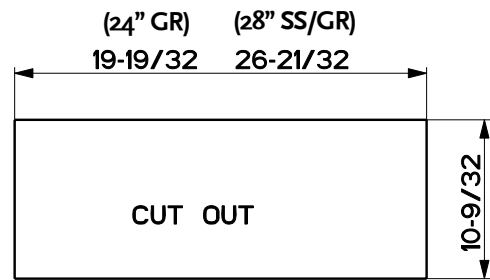

Dimensional Diagrams

(see installation instructions for more information)

Side View

Front View

Bottom View

Cabinet Cut Out

Liner Dimensions

Note: The liners do not fit the Inca Smart 24"

ACCESSORIES

Stainless Liners

Create a perfectly-sealed, non-combustible 4" tall perimeter to "line" the wood below the Inca Smart. Depth adjustable from 16" - 17 7/8". For use with the 28" Inca Smart or Inca HC only