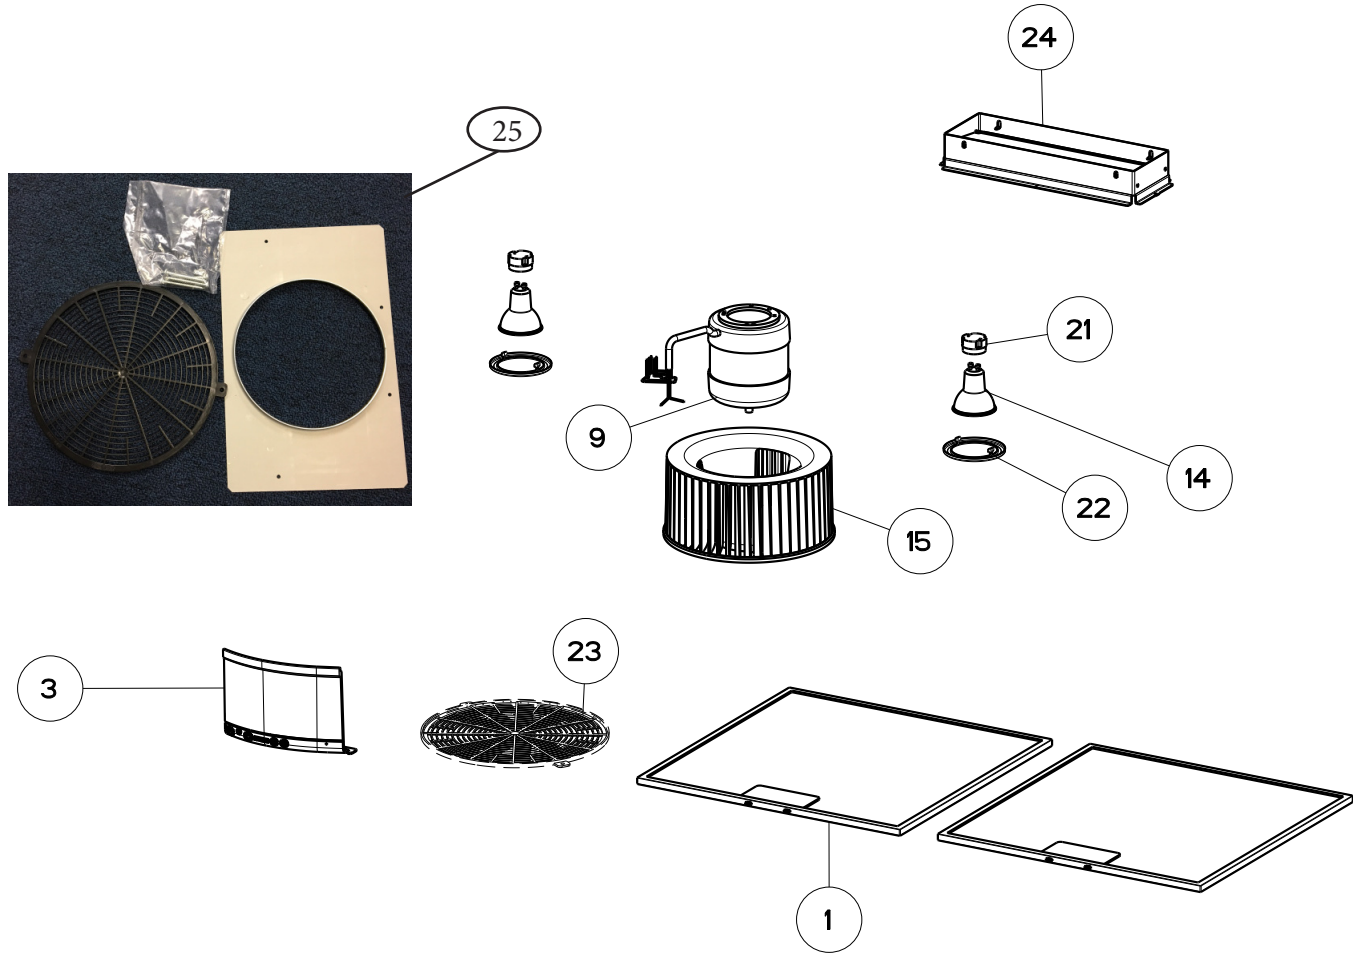

LEVANTE (1, 2, 2 PLUS)

body components

Key	Model Number	LEVANTE 1			LEVANTE 2		LEVANTE 2 PLUS		Qty Req.
		LEVA24WH300-B LEVA24SS300-B	LEVA30WH300-B LEVA30BK300-B LEVA30SS300-B	LEVA36WH300-B LEVA36BK300-B LEVA36SS300-B	LEVT30SS400-B	LEVT36SS400-B	LEVL30SS400	LEVL36SS400	
1	Grease Filter	133.0380.473	133.0380.474	133.0380.476	133.0380.472	133.0380.475	133.0380.472	133.0380.475	2
3	Motor Plate Air Deflector	133.0486.877	133.0486.877	133.0486.877	133.0486.877	133.0486.877	133.0486.877	133.0486.877	1
9	Motor	133.0380.477	133.0380.477	133.0380.477	133.0380.480	133.0380.480	133.0380.480	133.0380.480	1
14	Halogen Lamp 35W GU10	133.0380.488	133.0380.488	133.0380.488	133.0380.488	133.0380.488	NA	NA	2
14	LED Lamp 5 W GU10	NA	NA	NA	NA	NA	133.0486.867	133.0486.867	2
15	Impeller	133.0380.490	133.0380.490	133.0380.490	133.0380.490	133.0380.490	133.0380.490	133.0380.490	1
21	Lampholder	133.0380.507	133.0380.507	133.0380.507	133.0380.507	133.0380.507	133.0071.013	133.0071.013	2
22	Spotlight Ring	133.0380.508	133.0380.508	133.0380.508	133.0380.508	133.0380.508	133.0380.508	133.0380.508	2
23	Motor Protection Grid	133.0435.565	133.0435.565	133.0435.565	133.0435.565	133.0435.565	133.0435.565	133.0435.565	1
24	Damper (Rectangular)	133.0391.292	133.0391.292	133.0391.292	133.0391.292	133.0391.292	133.0391.292	133.0391.292	1
25	Hardware Kit	133.0000.002	133.0000.002	133.0000.002	133.0000.002	133.0000.002	133.0000.002	133.0000.002	1