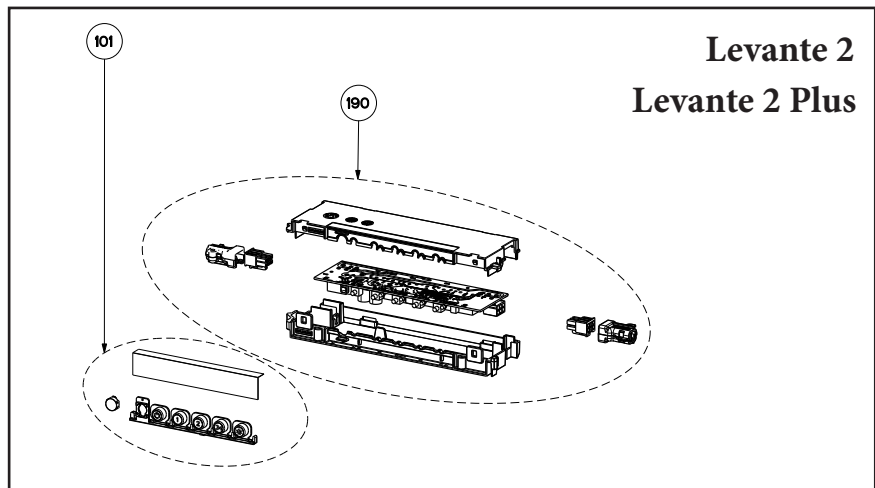

LEVANTE (1, 2, 2 PLUS)

switch components

		LEVANTE 1			LEVANTE 2		LEVANTE 2 PLUS		
	Model Number	LEVA24WH300-B LEVA30WH300-B LEVA36WH300-B	LEVA30BK300-B LEVA36BK300-B	LEVA24SS300-B LEVA30SS300-B LEVA36SS300-B	LEVT30SS400-B	LEVT36SS400-B	LEVL30SS400	LEVL36SS400	
Key	Description	White	Black	Stainless	30 Stainless	36 Stainless	30 Stainless	36 Stainless	Qty Req.
5	Levante 1 Control Button Kit	133.0380.481	133.0084.930	133.0059.157					1
199	Levante 1 Control Board Kit	133.0380.471	133.0380.471	133.0380.471					1
101	Levante 2 Control Button Kit				133.0380.478	133.0380.478	133.0380.478	133.0380.478	1
190	Levante 2 Control Board Kit				133.0381.773	133.0381.773	133.0524.811	133.0524.811	1