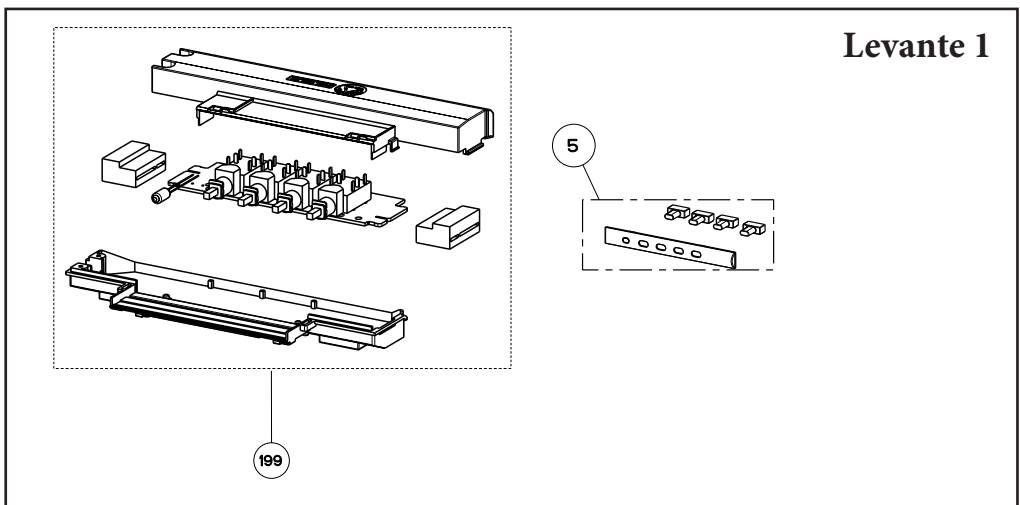

LEVANTE (1, 2, 2 PLUS)

switch components

		LEVANTE 1			LEVANTE 2		LEVANTE 2 PLUS		
	Model Number	LEVA24WH300-B LEVA30WH300-B LEVA36WH300-B	LEVA30BK300-B LEVA36BK300-B	LEVA24SS300-B LEVA30SS300-B LEVA36SS300-B	LEVT30SS400-B	LEVT36SS400-B	LEVL30SS400	LEVL36SS400	
Key	Description	White	Black	Stainless	30 Stainless	36 Stainless	30 Stainless	36 Stainless	Qty Req.
5	Levante 1 Control Button Kit	133.0380.481	133.0084.930	133.0059.157					1
199	Levante 1 Control Board Kit	133.0380.471	133.0380.471	133.0380.471					1
101	Levante 2 Control Button Kit				133.0380.478	133.0380.478	133.0380.478	133.0380.478	1
190	Levante 2 Control Board Kit				133.0381.773	133.0381.773	133.0524.811	133.0524.811	1