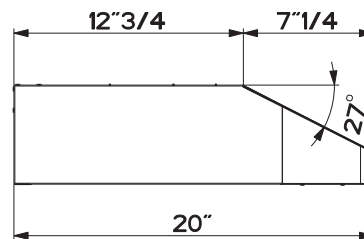

DIMENSIONS

Top View

Front View

Side View

PERFORMANCE

SPEED	1	2	3	BOOST
CFM	150	250	350	390
Sones	3.9	5.0	6.0	7.3

ACCESSORIES

REMCTRL – Remote Control