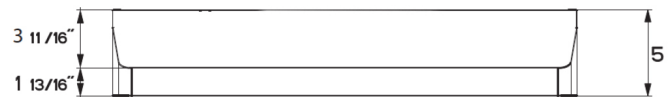

LEVANTE 2+ UNDER CABINET RANGE HOOD

SPECIFICATIONS

depth / height	20" d / 5 1/2" h
convertible to ductless / recirculating	<i>NO - Ducted ONLY</i>
controls	4 speed electronic w/ white led
lighting	2 x 1 (w) LED - one level
ducting top / rear (back)	7" round (top) / 3 1/4" x 10" (top or back)
grease filters	dishwasher safe stainless mesh
10 minute intensive speed	yes
Make up air compliant	yes - 400 CFM and under (check codes)
15 minute auto shut off	yes
ADA compliant	yes (with remote control purchase)
AC power	350 watts / 2.9 amps

DIMENSIONS

Top View

Front View

Side View

PERFORMANCE

SPEED	1	2	3	BOOST
CFM	150	250	350	390
Sones	3.9	5.0	6.0	7.3

ACCESSORIES

REMCTRL – Remote Control