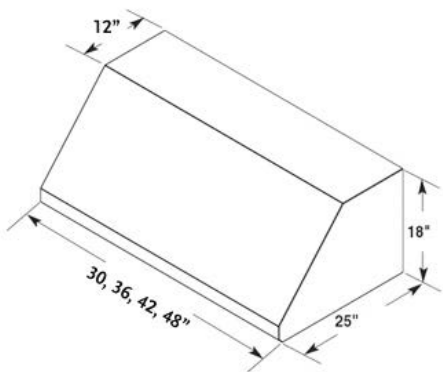

	600 OR 1,200 cfm PRO		1	2	3
	3 speed slide		200	400	600
	3 OR 4 halogen		250	390	530
	dishwasher safe baffle		52	60	70
	30, 36, 42, 48"		2.5	4.0	7.0
	6" round				

Note: Wattage calculated using 600 cfm model