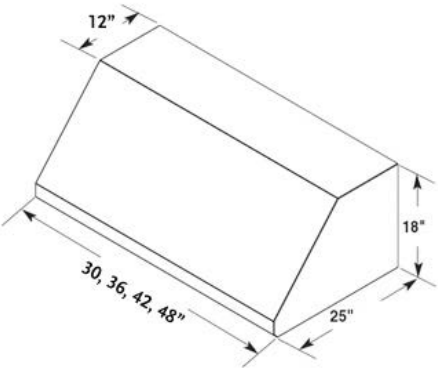

	600 OR 1,200 cfm PRO		1	2	3
	3 speed slide		200	400	600
	3 OR 4 halogen		250	390	530
	dishwasher safe baffle		52	60	70
	30, 36, 42, 48"		2.5	4.0	7.0
	6" round				

Note: Wattage calculated using 600 cfm model