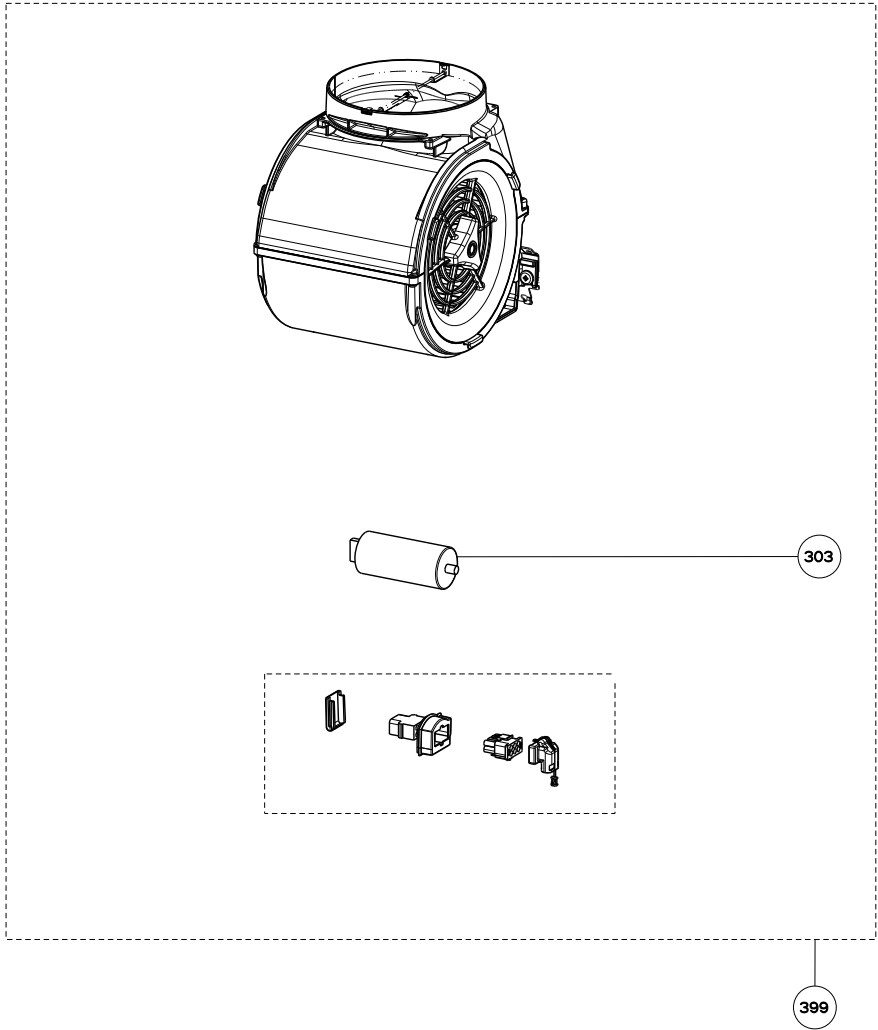

MATRIX

body components

	Model Number	MATR36SS / 110.0065.462	
Key	Description	36	Qty Req.
1	Panel Kit (2)	133.0058.739	2
3	Panel hinge	133.0057.285	4
12	transformer kit	133.0053.047	1
20	control board kit	133.0052.878	1
28	lamp holder	133.0065.392	3
30	Halogen Lamp	133.0046.418	3
31	Light Frame Panel	133.0058.742	1
38	Grease Filter (DX)	133.0017.021	1
39	Grease Filter (SX)	133.0017.020	1
46	Ductless Vent Grate	133.0016.965	1
49	Damper	133.0055.994	1
50	Mounting Kit Matrix	133.0084.484	1

MATRIX
control components

	Model Number	MATR36SS / 110.0065.462	
Key	Description	36	Qty Req.
101	Cable connector	133.0057.238	1
150	Remote Control	133.0065.406	1
199	Switchboard kit	133.0056.743	1

MATRIX
motor components