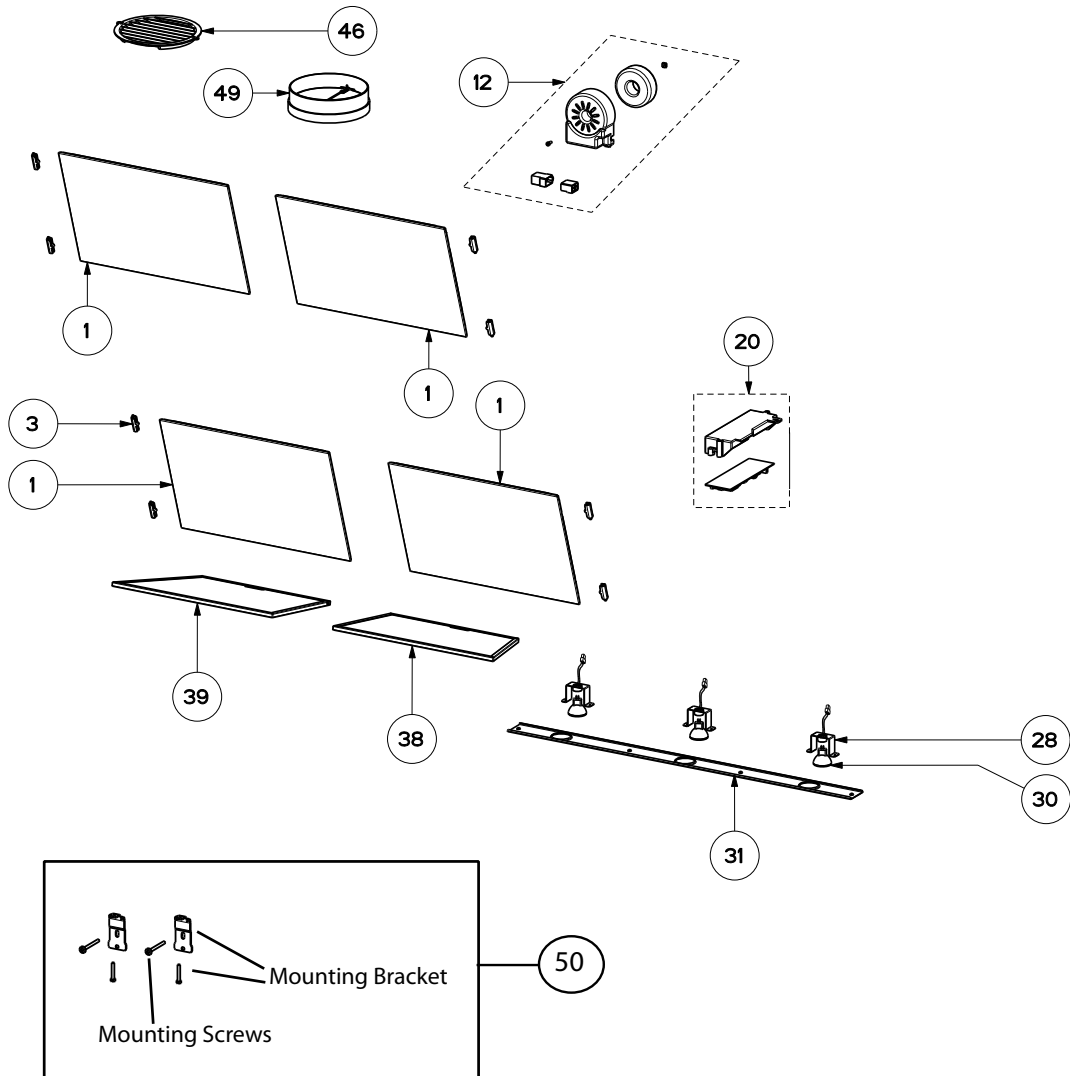

MATRIX

body components

	Model Number	MATR36SS / 110.0065.462	
Key	Description	36	Qty Req.
1	Panel Kit (2)	133.0058.739	2
3	Panel hinge	133.0057.285	4
12	transformer kit	133.0053.047	1
20	control board kit	133.0052.878	1
28	lamp holder	133.0065.392	3
30	Halogen Lamp	133.0046.418	3
31	Light Frame Panel	133.0058.742	1
38	Grease Filter (DX)	133.0017.021	1
39	Grease Filter (SX)	133.0017.020	1
46	Ductless Vent Grate	133.0016.965	1
49	Damper	133.0055.994	1
50	Mounting Kit Matrix	133.0084.484	1

MATRIX
control components

	Model Number	MATR36SS / 110.0065.462	
Key	Description	36	Qty Req.
101	Cable connector	133.0057.238	1
150	Remote Control	133.0065.406	1
199	Switchboard kit	133.0056.743	1

MATRIX
motor components