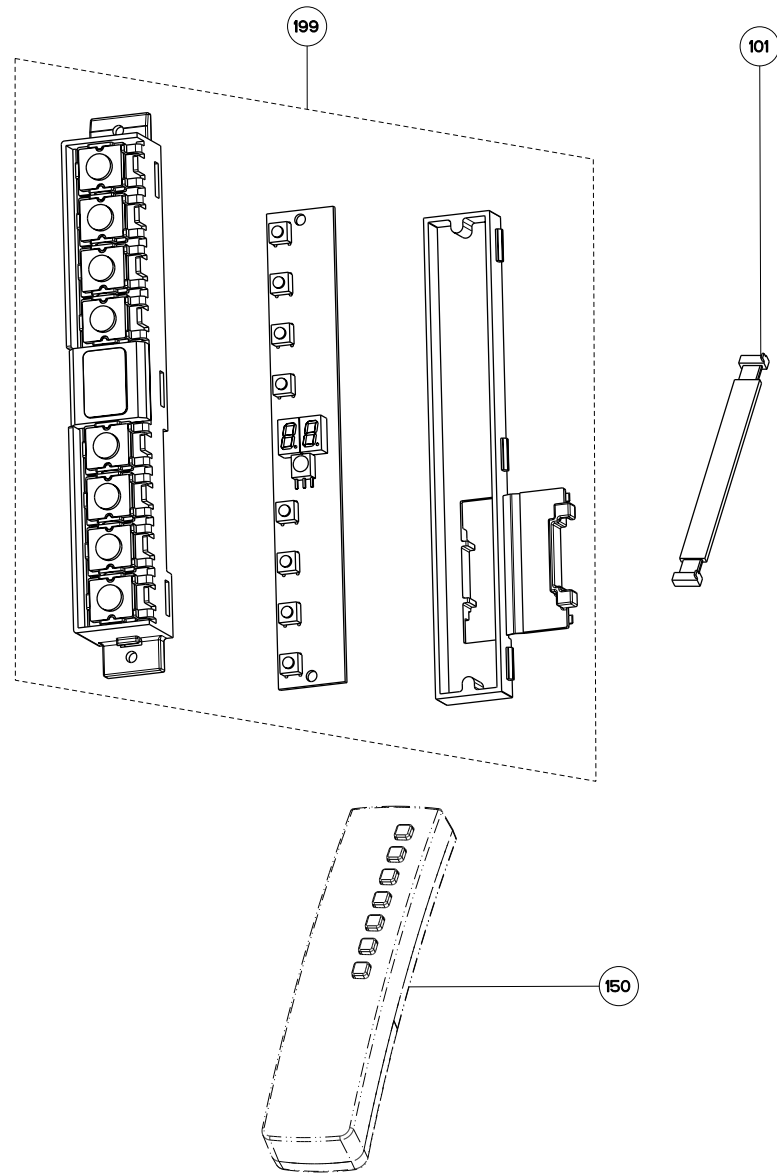

MATRIX

body components

	Model Number	MATR36SS / 110.0065.462	
Key	Description	36	Qty Req.
1	Panel Kit (2)	133.0058.739	2
3	Panel hinge	133.0057.285	4
12	transformer kit	133.0053.047	1
20	control board kit	133.0052.878	1
28	lamp holder	133.0065.392	3
30	Halogen Lamp	133.0046.418	3
31	Light Frame Panel	133.0058.742	1
38	Grease Filter (DX)	133.0017.021	1
39	Grease Filter (SX)	133.0017.020	1
46	Ductless Vent Grate	133.0016.965	1
49	Damper	133.0055.994	1
50	Mounting Kit Matrix	133.0084.484	1

MATRIX
control components

	Model Number	MATR36SS / 110.0065.462	
Key	Description	36	Qty Req.
101	Cable connector	133.0057.238	1
150	Remote Control	133.0065.406	1
199	Switchboard kit	133.0056.743	1

MATRIX
motor components

	Model Number	MATR36SS / 110.0065.462	
Key	Description	36	Qty Req.
303	Capacitor	133.0056.183	1
399	motor group	133.0056.182	1