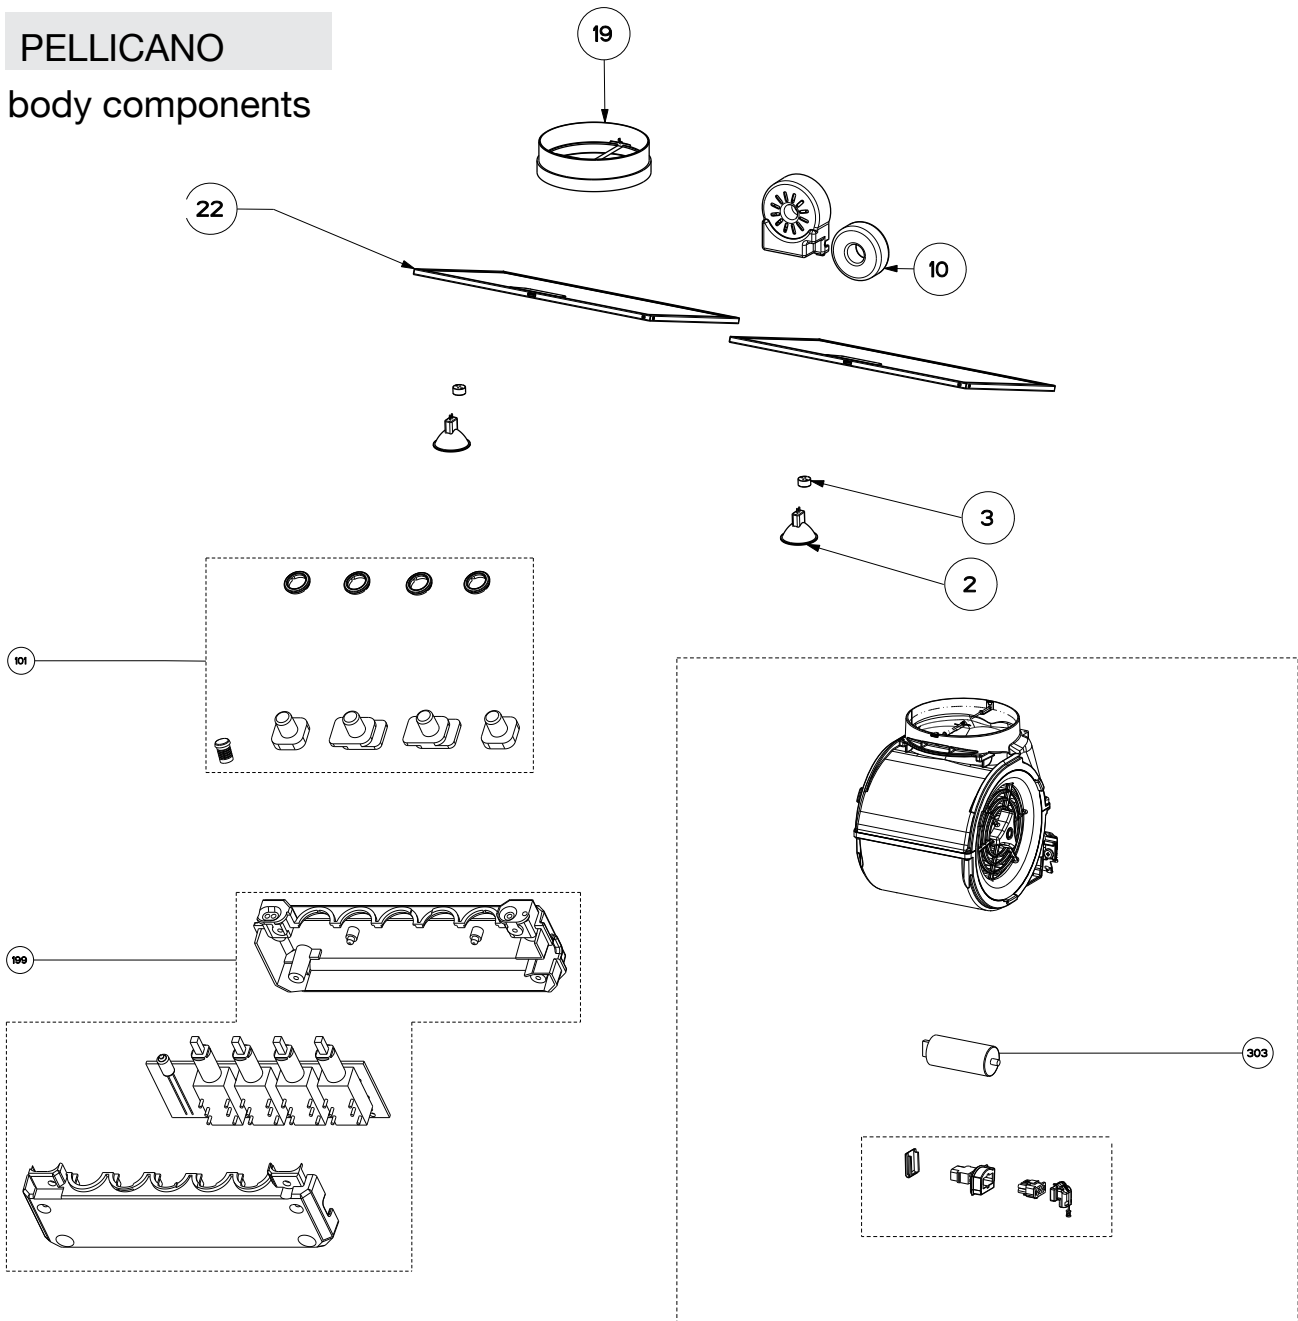

PELLICANO

body components

	Model Number	PELL30SS	PELL36SS	
Key	Description	30 Stainless	36 Stainless	Qty Req.
2	Halogen lamp	133.0017.669	133.0017.669	2
3	Lamp holder	133.0076.264	133.0076.264	2
10	Transformer kit	133.0052.516	133.0052.516	1
19	Damper	133.0055.994	133.0055.994	1
22	Grease filter	133.0182.006	133.0182.007	2
50	Mounting Kit Undercounter	133.0084.482	133.0084.482	1
101	Button and trim ring kit	133.0017.102	133.0017.102	1
101	Button and trim ring kit (Serial # begins with 4)	133.0311.892	133.0311.892	1
199	Switchboard kit	133.0062.137	133.0062.137	1
199	Switchboard kit (Serial # begins with 4)	133.0056.179	133.0056.179	1
303	Capacitor	133.0060.648	133.0060.648	1
399	Motor group	133.0174.148	133.0174.148	1