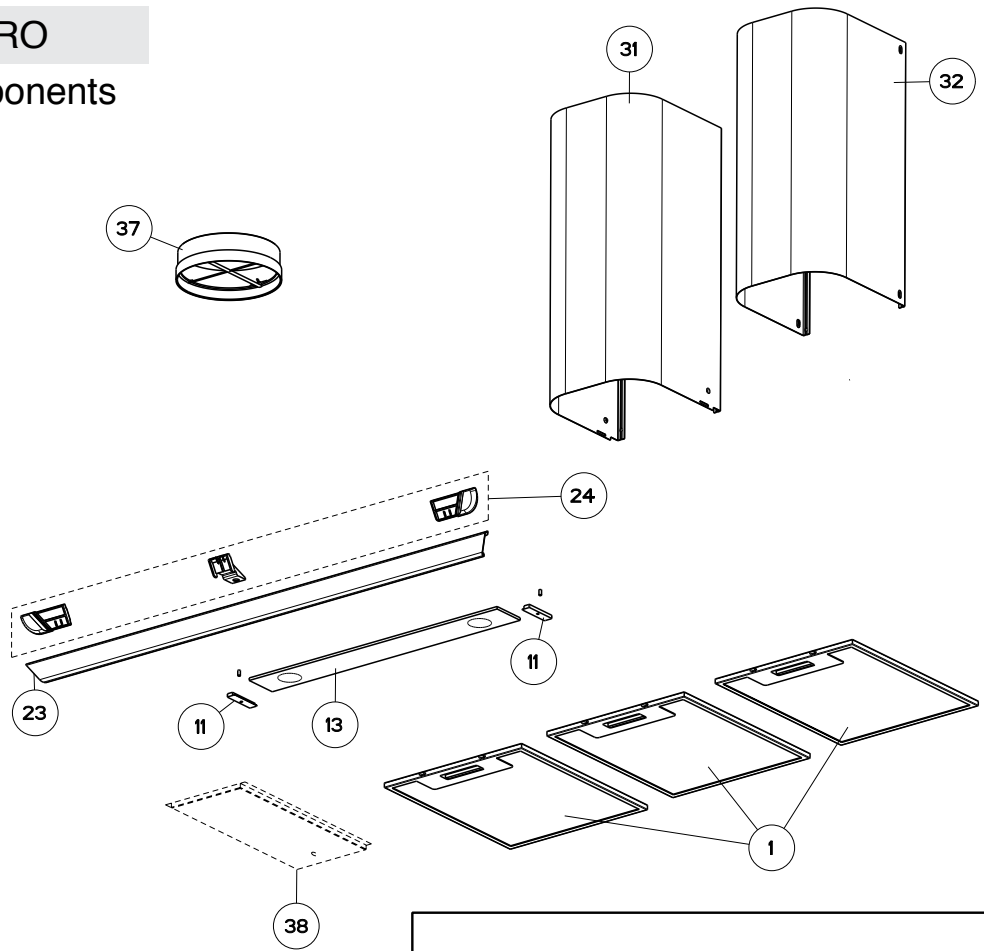

PERLA PRO

body components

| | Model Number | PERL30SS / 630006018 | PERL36SS / 630006021 | |
|-----|-------------------------------|----------------------|----------------------|------------------|
| Key | Description | 30 Stainless | 36 Stainless | Qty Req. |
| 1 | Grease filters | 133.0060.902 | 133.0018.480 | 2 = 30", 3 = 36" |
| 11 | Diffuser clips Kit (2 in kit) | 133.0055.253 | 133.0055.253 | 1 |
| 13 | Lampholder panel | 133.0056.068 | 133.0056.068 | 1 |
| 23 | 30" Front trim | 133.0072.593 | | 1 |
| 23 | 36" Front trim | | 133.0072.608 | 1 |
| 24 | Trim end cap kit | 133.0071.801 | 133.0071.801 | 1 |
| 31 | Lower chimney | 133.0072.594 | 133.0072.594 | 1 |
| 32 | Upper chimney | 133.0018.394 | 133.0018.394 | 1 |
| 37 | Damper | 133.0055.994 | 133.0055.994 | 1 |
| 38 | Filter spacer | 133.0060.626 | | 1 |
| 50 | Mounting Kit Perla | 133.0084.474 | 133.0084.474 | 1 |

PERLA PRO

light and switch components

| | Model Number | PERL30SS / 630006018 | PERL36SS / 630006021 | |
|-----|-------------------|-------------------------|-------------------------|----------|
| Key | Description | 30 Stainless | 36 Stainless | Qty Req. |
| 101 | Switchboard kit | 133.0059.810 | 133.0059.810 | 1 |
| 105 | On/Off Switches | 133.0054.536 | 133.0054.536 | 2 |
| 106 | Speed Switch | 133.0054.538 | 133.0054.538 | 1 |
| 201 | Halogen Lamp | 133.0046.418 | 133.0046.418 | 2 |
| 202 | Lamp holder | 133.0052.010 | 133.0052.010 | 1 |
| 206 | Transformer | 133.0072.595 | 133.0072.595 | 1 |
| 299 | Light housing kit | 133.0072.596 | 133.0072.596 | 1 |