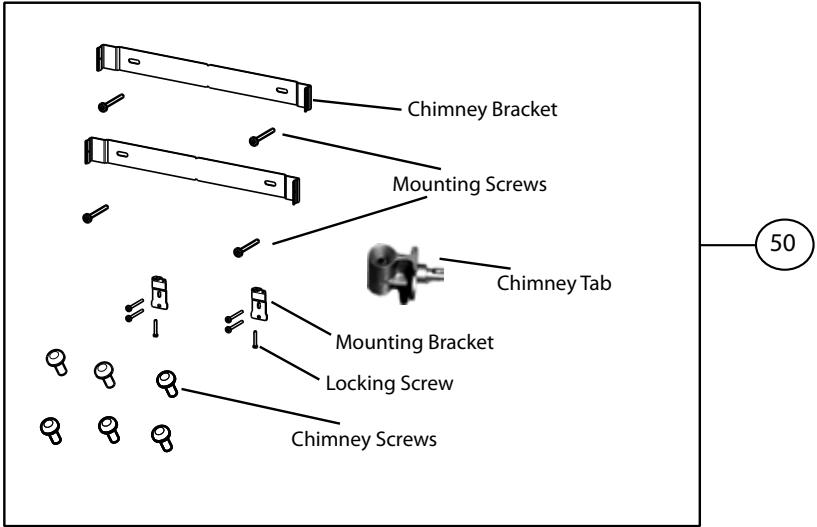

PERLA PRO

body components

| | Model Number | PERL30SS / 630006018 | PERL36SS / 630006021 | |
|-----|-------------------------------|----------------------|----------------------|------------------|
| Key | Description | 30 Stainless | 36 Stainless | Qty Req. |
| 1 | Grease filters | 133.0060.902 | 133.0018.480 | 2 = 30", 3 = 36" |
| 11 | Diffuser clips Kit (2 in kit) | 133.0055.253 | 133.0055.253 | 1 |
| 13 | Lampholder panel | 133.0056.068 | 133.0056.068 | 1 |
| 23 | 30" Front trim | 133.0072.593 | | 1 |
| 23 | 36" Front trim | | 133.0072.608 | 1 |
| 24 | Trim end cap kit | 133.0071.801 | 133.0071.801 | 1 |
| 31 | Lower chimney | 133.0072.594 | 133.0072.594 | 1 |
| 32 | Upper chimney | 133.0018.394 | 133.0018.394 | 1 |
| 37 | Damper | 133.0055.994 | 133.0055.994 | 1 |
| 38 | Filter spacer | 133.0060.626 | | 1 |
| 50 | Mounting Kit Perla | 133.0084.474 | 133.0084.474 | 1 |

PERLA PRO

light and switch components

| | Model Number | PERL30SS / 630006018 | PERL36SS / 630006021 | |
|-----|-------------------|-------------------------|-------------------------|----------|
| Key | Description | 30 Stainless | 36 Stainless | Qty Req. |
| 101 | Switchboard kit | 133.0059.810 | 133.0059.810 | 1 |
| 105 | On/Off Switches | 133.0054.536 | 133.0054.536 | 2 |
| 106 | Speed Switch | 133.0054.538 | 133.0054.538 | 1 |
| 201 | Halogen Lamp | 133.0046.418 | 133.0046.418 | 2 |
| 202 | Lamp holder | 133.0052.010 | 133.0052.010 | 1 |
| 206 | Transformer | 133.0072.595 | 133.0072.595 | 1 |
| 299 | Light housing kit | 133.0072.596 | 133.0072.596 | 1 |