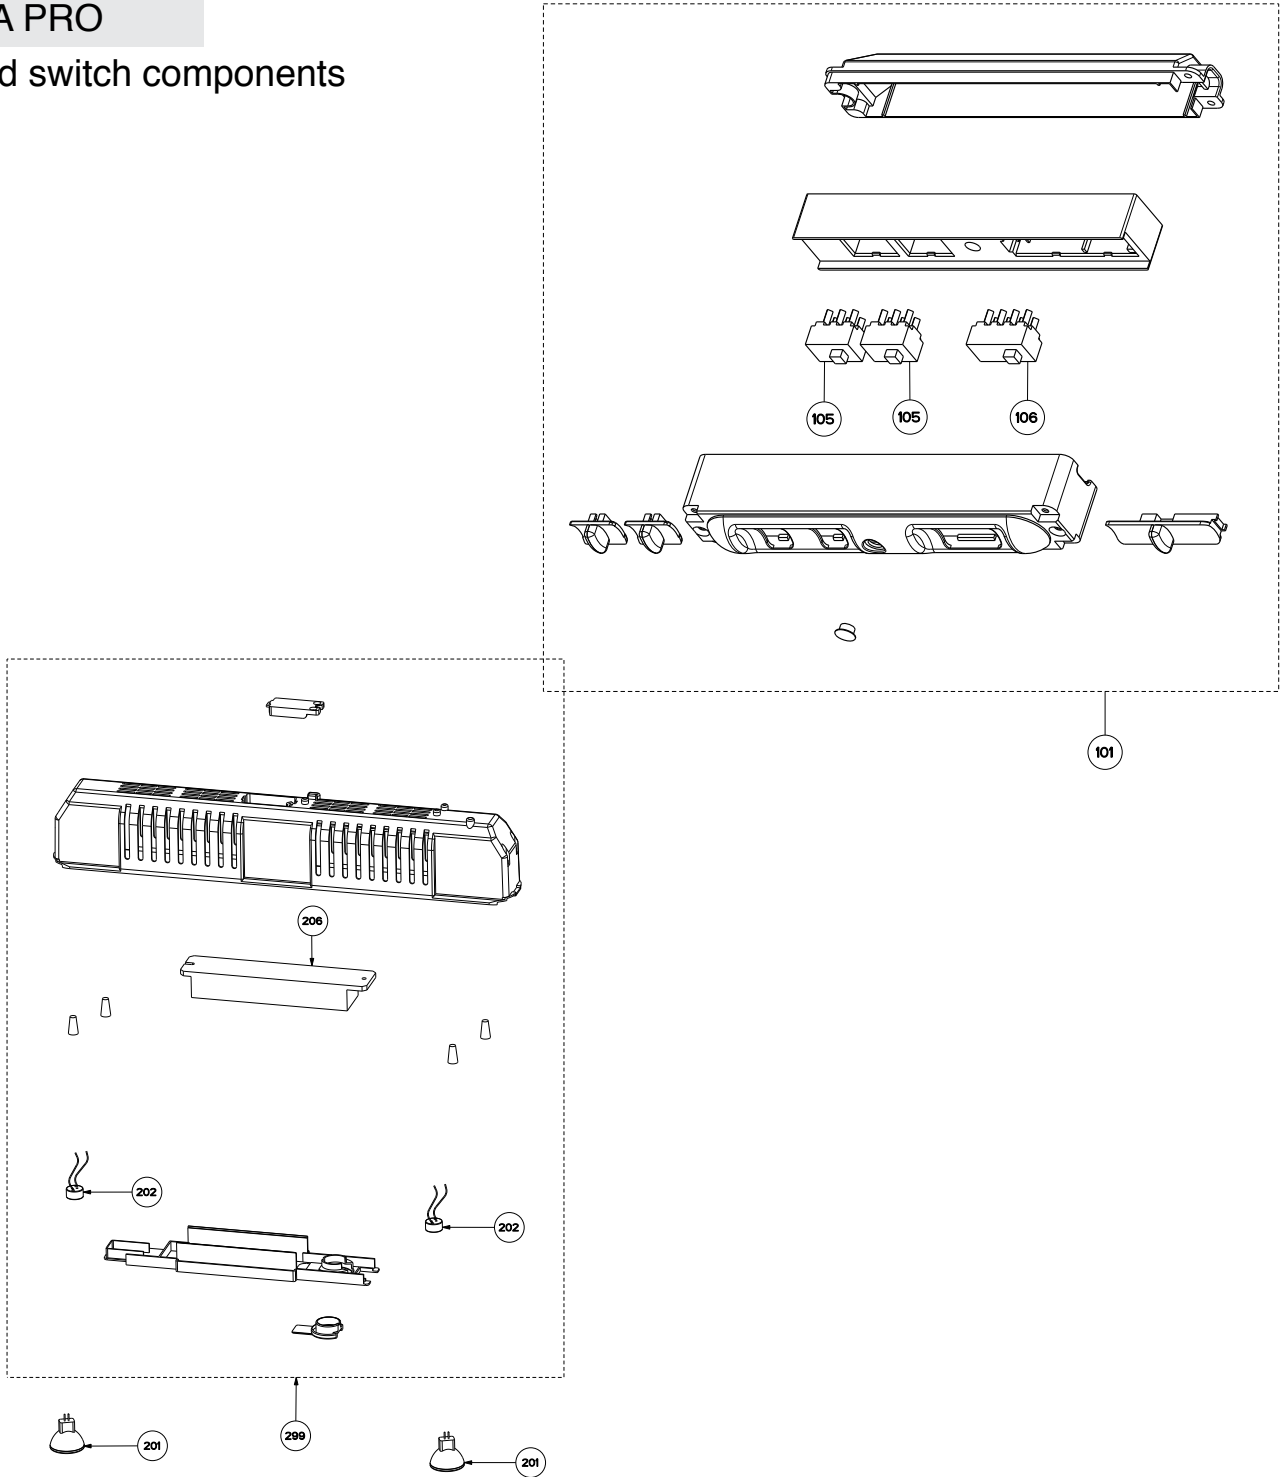

PERLA PRO

body components

| | Model Number | PERL30SS / 630006018 | PERL36SS / 630006021 | |
|-----|-------------------------------|----------------------|----------------------|------------------|
| Key | Description | 30 Stainless | 36 Stainless | Qty Req. |
| 1 | Grease filters | 133.0060.902 | 133.0018.480 | 2 = 30", 3 = 36" |
| 11 | Diffuser clips Kit (2 in kit) | 133.0055.253 | 133.0055.253 | 1 |
| 13 | Lampholder panel | 133.0056.068 | 133.0056.068 | 1 |
| 23 | 30" Front trim | 133.0072.593 | | 1 |
| 23 | 36" Front trim | | 133.0072.608 | 1 |
| 24 | Trim end cap kit | 133.0071.801 | 133.0071.801 | 1 |
| 31 | Lower chimney | 133.0072.594 | 133.0072.594 | 1 |
| 32 | Upper chimney | 133.0018.394 | 133.0018.394 | 1 |
| 37 | Damper | 133.0055.994 | 133.0055.994 | 1 |
| 38 | Filter spacer | 133.0060.626 | | 1 |
| 50 | Mounting Kit Perla | 133.0084.474 | 133.0084.474 | 1 |

PERLA PRO

light and switch components

| | Model Number | PERL30SS / 630006018 | PERL36SS / 630006021 | |
|-----|-------------------|-------------------------|-------------------------|----------|
| Key | Description | 30 Stainless | 36 Stainless | Qty Req. |
| 101 | Switchboard kit | 133.0059.810 | 133.0059.810 | 1 |
| 105 | On/Off Switches | 133.0054.536 | 133.0054.536 | 2 |
| 106 | Speed Switch | 133.0054.538 | 133.0054.538 | 1 |
| 201 | Halogen Lamp | 133.0046.418 | 133.0046.418 | 2 |
| 202 | Lamp holder | 133.0052.010 | 133.0052.010 | 1 |
| 206 | Transformer | 133.0072.595 | 133.0072.595 | 1 |
| 299 | Light housing kit | 133.0072.596 | 133.0072.596 | 1 |