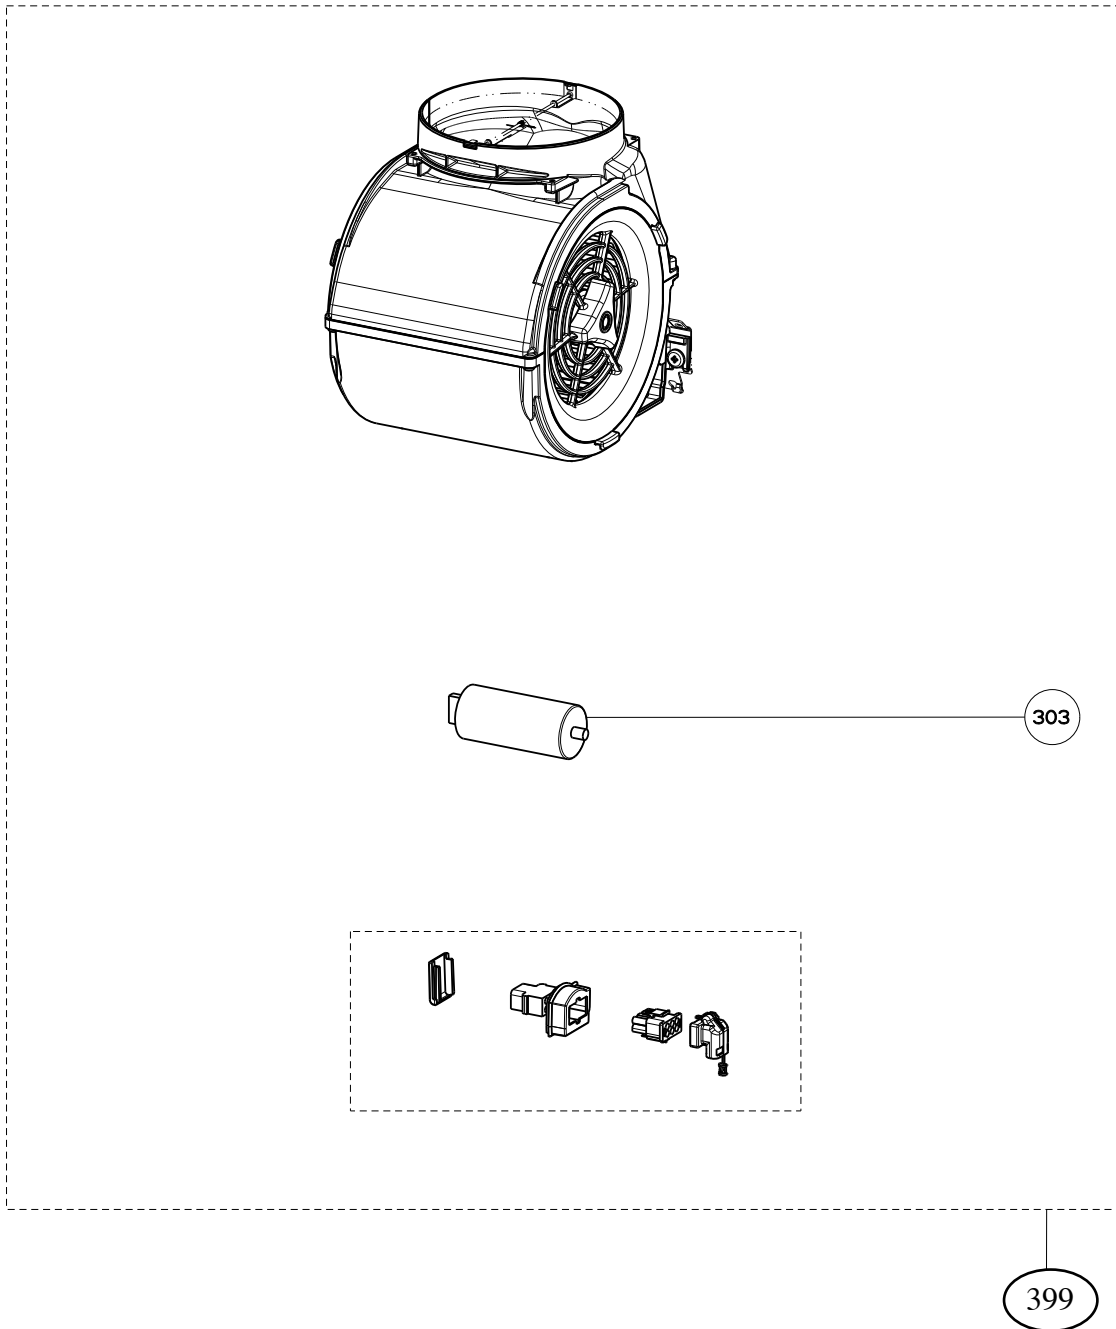

SCIROCCO PLUS

body and control components

Key	Description	SCIR3014SS 30 Internal	SCIR3614SS 36 Internal	Qty Req.
1	Installation Kit	133.0169.427	133.0169.427	1
2	Cable Clamp Kit	133.0052.180	133.0052.180	1
3	Plenum Arm Microswitch	133.0036.581	133.0036.581	3
4	Plenum Rise Drive Motor	133.0171.355	133.0171.355	1
5	Spring	133.0171.945	133.0171.945	1
6	Grease Filter	133.0262.535	133.0262.686	2
7	Sliding Guide Support Kit	133.0052.183	133.0052.183	1
8	Plate	133.0057.271	133.0057.271	1
9	Microswitch Kit	133.0052.191	133.0052.191	1
10	Trim Support Kit	133.0169.428	133.0169.428	1
11	Plenum Sliding Guide	133.0169.429	133.0169.429	1
12	Transformer	133.0052.177	133.0052.177	1
13	Control Board	133.0262.681	133.0262.681	1
14	Fuse Kit	133.0052.184	133.0052.184	1
101	Control Buttons	133.0262.682	133.0262.682	1
102	Up / Down Control Kit	133.0052.179	133.0052.179	1

SCIROCCO PLUS

motor components for IBDD600

		SCIR3014SS	SCIR3614SS	
Key	Description	30 Internal	36 Internal	Qty Req.
303	Capacitor (IBDD600)	133.0072.893	133.0072.893	1
399	Motor Group (IBDD600)	IBDD600	IBDD600	1
402	Damper	133.0055.994	133.0055.994	1

SCIROCCO PLUS

Stainless Top Strip Trim

		SCIR3014SS	SCIR3614SS	
Key	Description	30 Internal	36 Internal	Qty Req.
701	Top Strip Connection Kit	133.0171.947	133.0171.947	1
702	Button Kit	133.0052.188	133.0052.188	1
799	Stainless Top Strip Kit	133.0262.683	133.0262.685	1