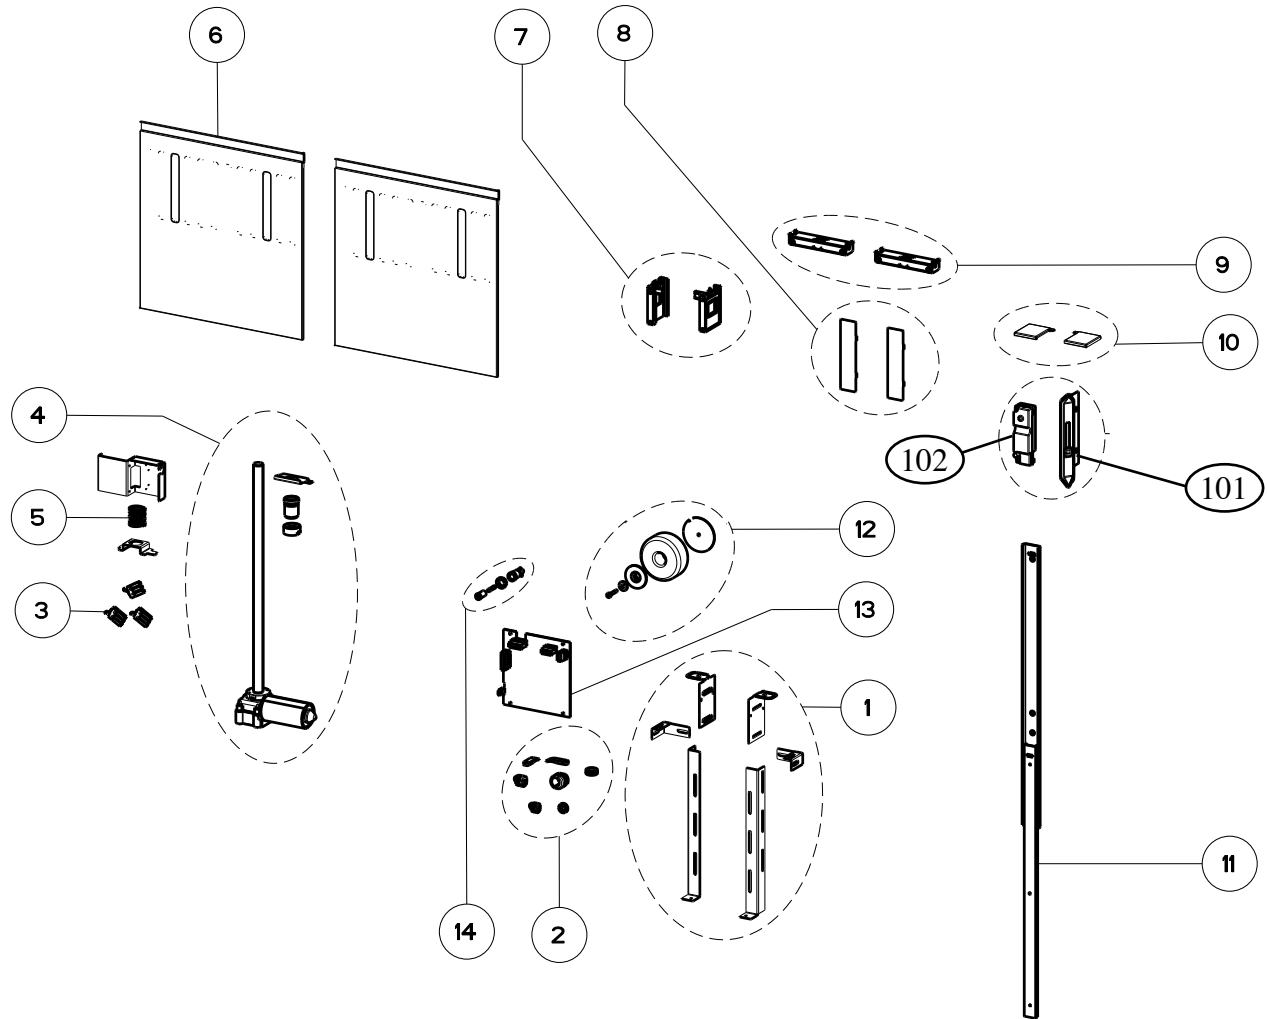

SCIROCCO PLUS

body and control components

Key	Description	SCIR3014SS 30 Internal	SCIR3614SS 36 Internal	Qty Req.
1	Installation Kit	133.0169.427	133.0169.427	1
2	Cable Clamp Kit	133.0052.180	133.0052.180	1
3	Plenum Arm Microswitch	133.0036.581	133.0036.581	3
4	Plenum Rise Drive Motor	133.0171.355	133.0171.355	1
5	Spring	133.0171.945	133.0171.945	1
6	Grease Filter	133.0262.535	133.0262.686	2
7	Sliding Guide Support Kit	133.0052.183	133.0052.183	1
8	Plate	133.0057.271	133.0057.271	1
9	Microswitch Kit	133.0052.191	133.0052.191	1
10	Trim Support Kit	133.0169.428	133.0169.428	1
11	Plenum Sliding Guide	133.0169.429	133.0169.429	1
12	Transformer	133.0052.177	133.0052.177	1
13	Control Board	133.0262.681	133.0262.681	1
14	Fuse Kit	133.0052.184	133.0052.184	1
101	Control Buttons	133.0262.682	133.0262.682	1
102	Up / Down Control Kit	133.0052.179	133.0052.179	1

SCIROCCO PLUS

motor components for IBDD600

		SCIR3014SS	SCIR3614SS	
Key	Description	30 Internal	36 Internal	Qty Req.
303	Capacitor (IBDD600)	133.0072.893	133.0072.893	1
399	Motor Group (IBDD600)	IBDD600	IBDD600	1
402	Damper	133.0055.994	133.0055.994	1

SCIROCCO PLUS

Stainless Top Strip Trim

		SCIR3014SS	SCIR3614SS	
Key	Description	30 Internal	36 Internal	Qty Req.
701	Top Strip Connection Kit	133.0171.947	133.0171.947	1
702	Button Kit	133.0052.188	133.0052.188	1
799	Stainless Top Strip Kit	133.0262.683	133.0262.685	1