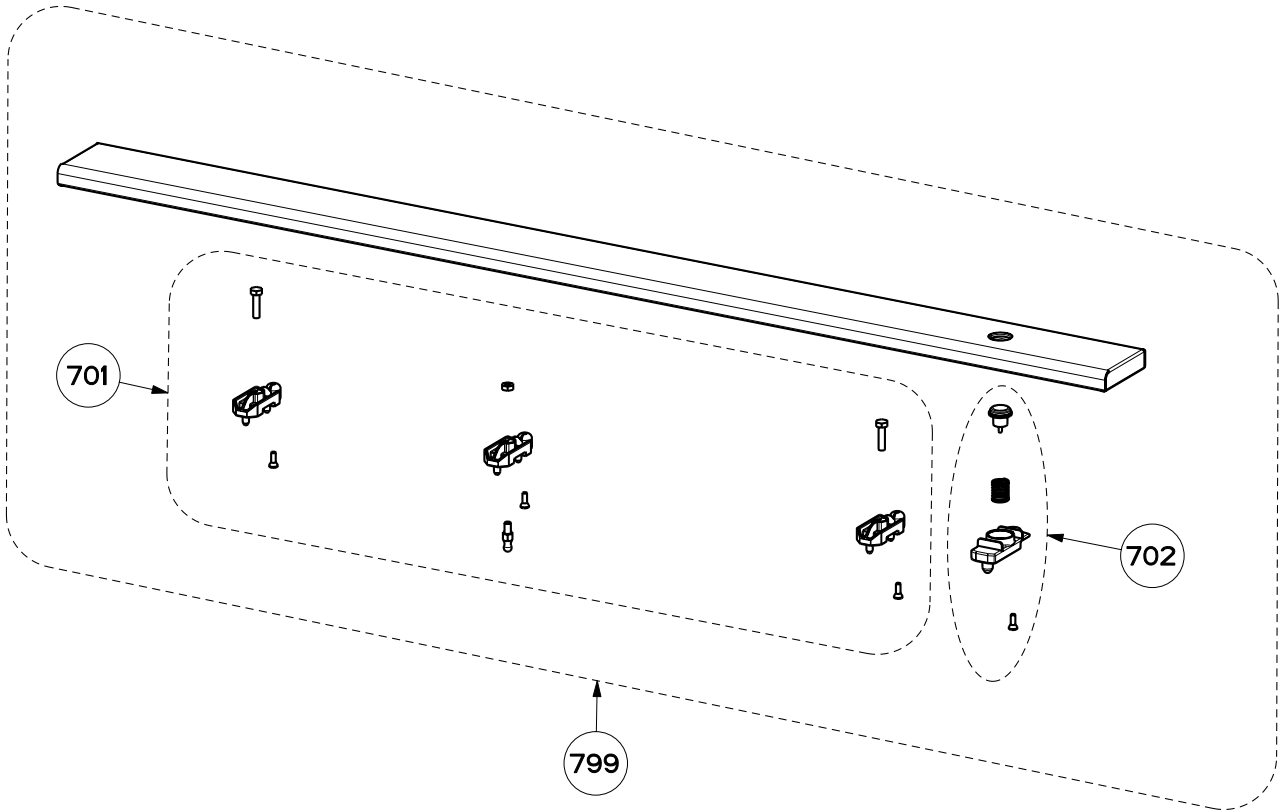

SCIROCCO PLUS

body and control components

Key	Description	SCIR3014SS 30 Internal	SCIR3614SS 36 Internal	Qty Req.
1	Installation Kit	133.0169.427	133.0169.427	1
2	Cable Clamp Kit	133.0052.180	133.0052.180	1
3	Plenum Arm Microswitch	133.0036.581	133.0036.581	3
4	Plenum Rise Drive Motor	133.0171.355	133.0171.355	1
5	Spring	133.0171.945	133.0171.945	1
6	Grease Filter	133.0262.535	133.0262.686	2
7	Sliding Guide Support Kit	133.0052.183	133.0052.183	1
8	Plate	133.0057.271	133.0057.271	1
9	Microswitch Kit	133.0052.191	133.0052.191	1
10	Trim Support Kit	133.0169.428	133.0169.428	1
11	Plenum Sliding Guide	133.0169.429	133.0169.429	1
12	Transformer	133.0052.177	133.0052.177	1
13	Control Board	133.0262.681	133.0262.681	1
14	Fuse Kit	133.0052.184	133.0052.184	1
101	Control Buttons	133.0262.682	133.0262.682	1
102	Up / Down Control Kit	133.0052.179	133.0052.179	1

SCIROCCO PLUS

motor components for IBDD600

		SCIR3014SS	SCIR3614SS	
Key	Description	30 Internal	36 Internal	Qty Req.
303	Capacitor (IBDD600)	133.0072.893	133.0072.893	1
399	Motor Group (IBDD600)	IBDD600	IBDD600	1
402	Damper	133.0055.994	133.0055.994	1

SCIROCCO PLUS

Stainless Top Strip Trim

		SCIR3014SS	SCIR3614SS	
Key	Description	30 Internal	36 Internal	Qty Req.
701	Top Strip Connection Kit	133.0171.947	133.0171.947	1
702	Button Kit	133.0052.188	133.0052.188	1
799	Stainless Top Strip Kit	133.0262.683	133.0262.685	1