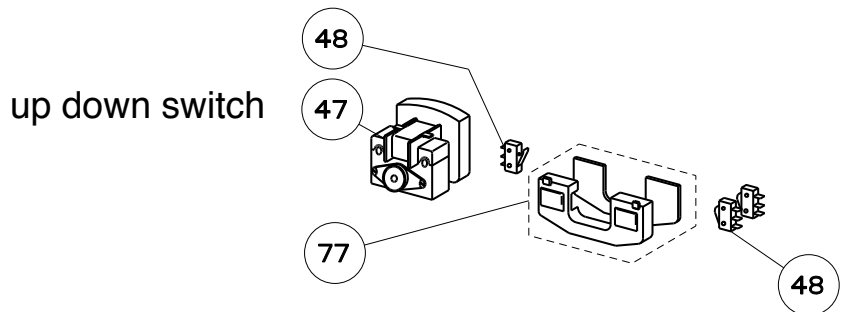

Key	Description		Qty Req.
47	Gearmotor	133.0084.890	1
48	Microswitch with Lever	133.0057.269	3
77	Microswitch box	133.0084.898	1