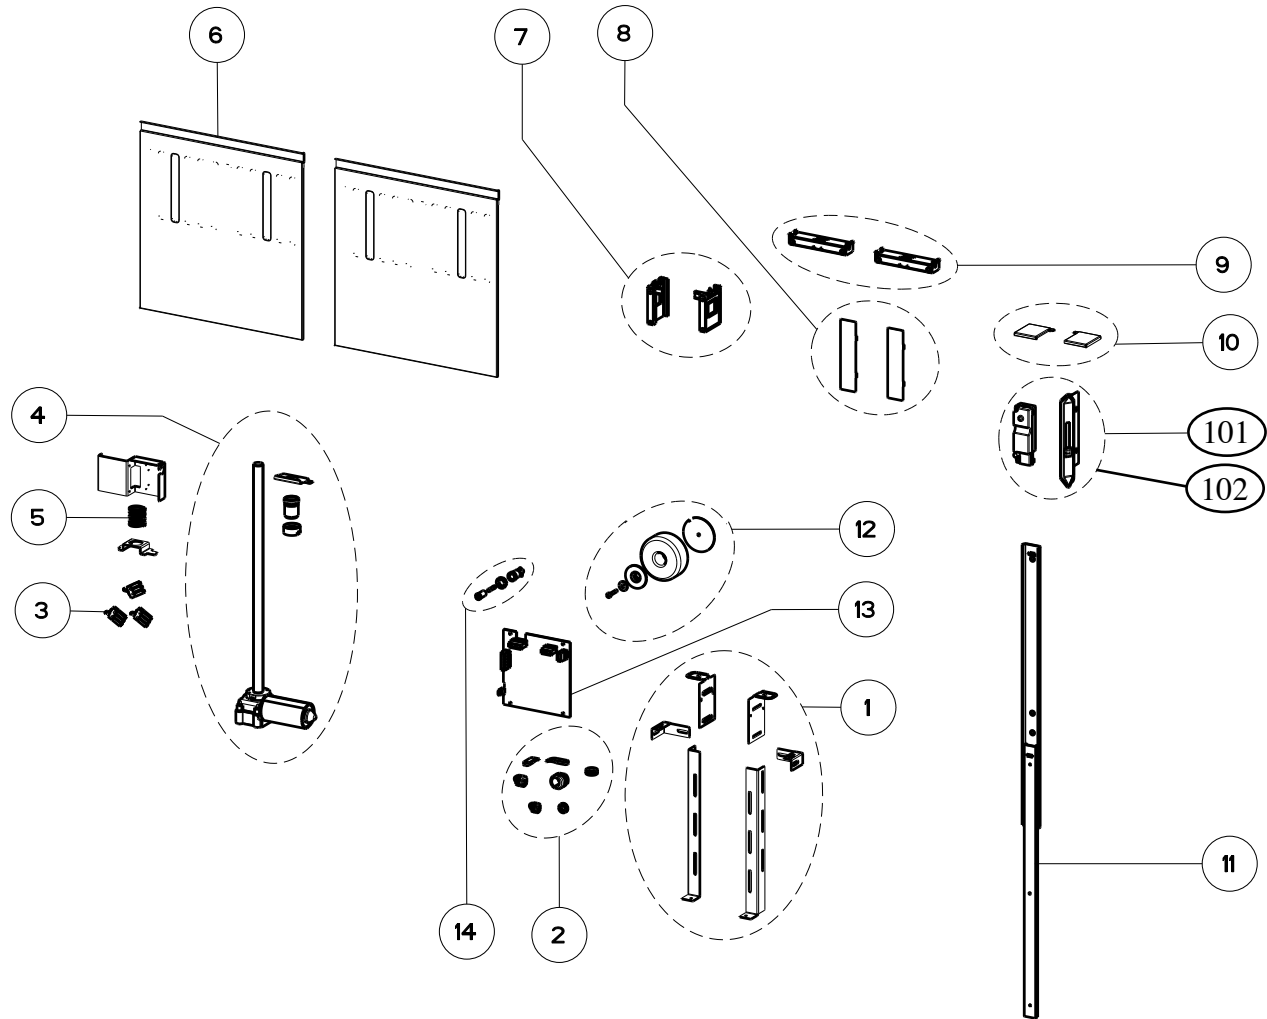

# SCIROCCO PLUS

## body and control components

Key	Description	SCIR3014SS 30 Internal	SCIR3614SS 36 Internal	Qty Req.
1	Installation Kit	133.0169.427	133.0169.427	1
2	Cable Clamp Kit	133.0052.180	133.0052.180	1
3	Plenum Arm Microswitch	133.0036.581	133.0036.581	3
4	Plenum Rising Arm	133.0171.355	133.0171.355	1
5	Spring	133.0171.945	133.0171.945	1
6	Grease Filter	133.0262.535	133.0262.686	2
7	Sliding Guide Support Kit	133.0052.183	133.0052.183	1
8	Plate	133.0057.271	133.0057.271	1
9	Microswitch Kit	133.0052.191	133.0052.191	1
10	Trim Support Kit	133.0169.428	133.0169.428	1
11	Plenum Sliding Guide	133.0169.429	133.0169.429	1
12	Transformer	133.0052.177	133.0052.177	1
13	Control Board	133.0262.681	133.0262.681	1
14	Fuse	133.0052.184	133.0052.184	1
101	Control Buttons	133.0262.682	133.0262.682	1
102	Up / Down Control Kit	133.0052.179	133.0052.179	1

## Stainless Top Strip Trim

		SCIR3014SS	SCIR3614SS	
Key	Description	30 Internal	36 Internal	Qty Req.
701	Top Strip Connection Kit	133.0171.947	133.0171.947	1
702	Button Kit	133.0052.188	133.0052.188	1
799	Stainless Top Strip Kit	133.0262.683	133.0262.685	1