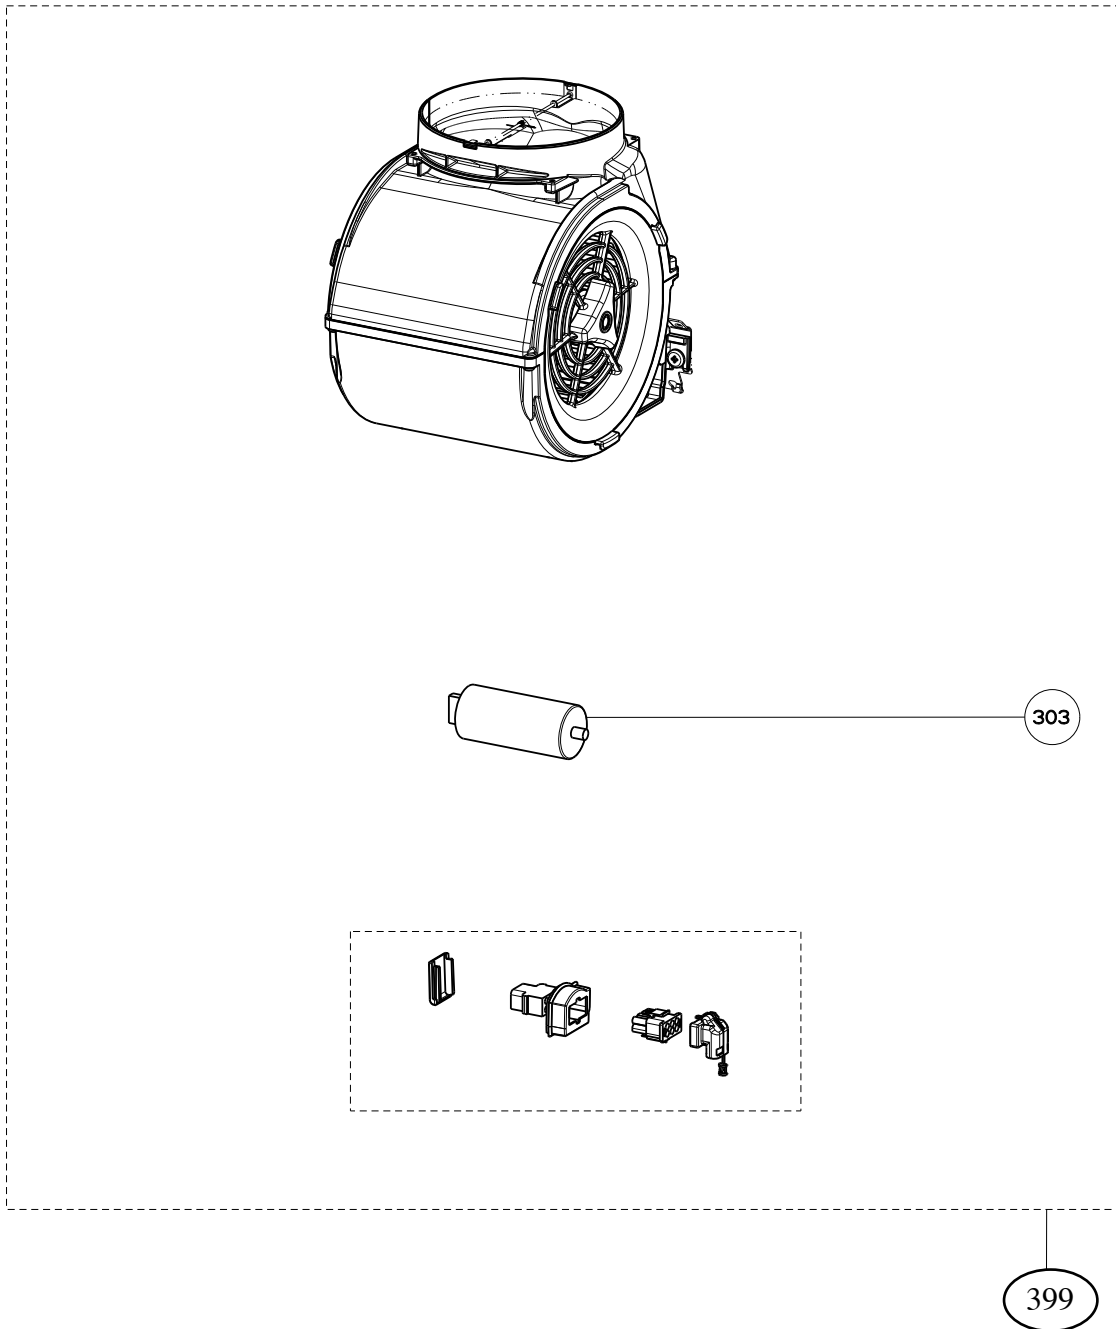

SCIROCCO PLUS

motor components for IBDD600

		SCIR3014SS	SCIR3614SS	
Key	Description	30 Internal	36 Internal	Qty Req.
303	Capacitor (IBDD600)	133.0072.893	133.0072.893	1
399	Motor Group (IBDD600)	133.0056.182	133.0056.182	1
402	Damper	133.0055.994	133.0055.994	1