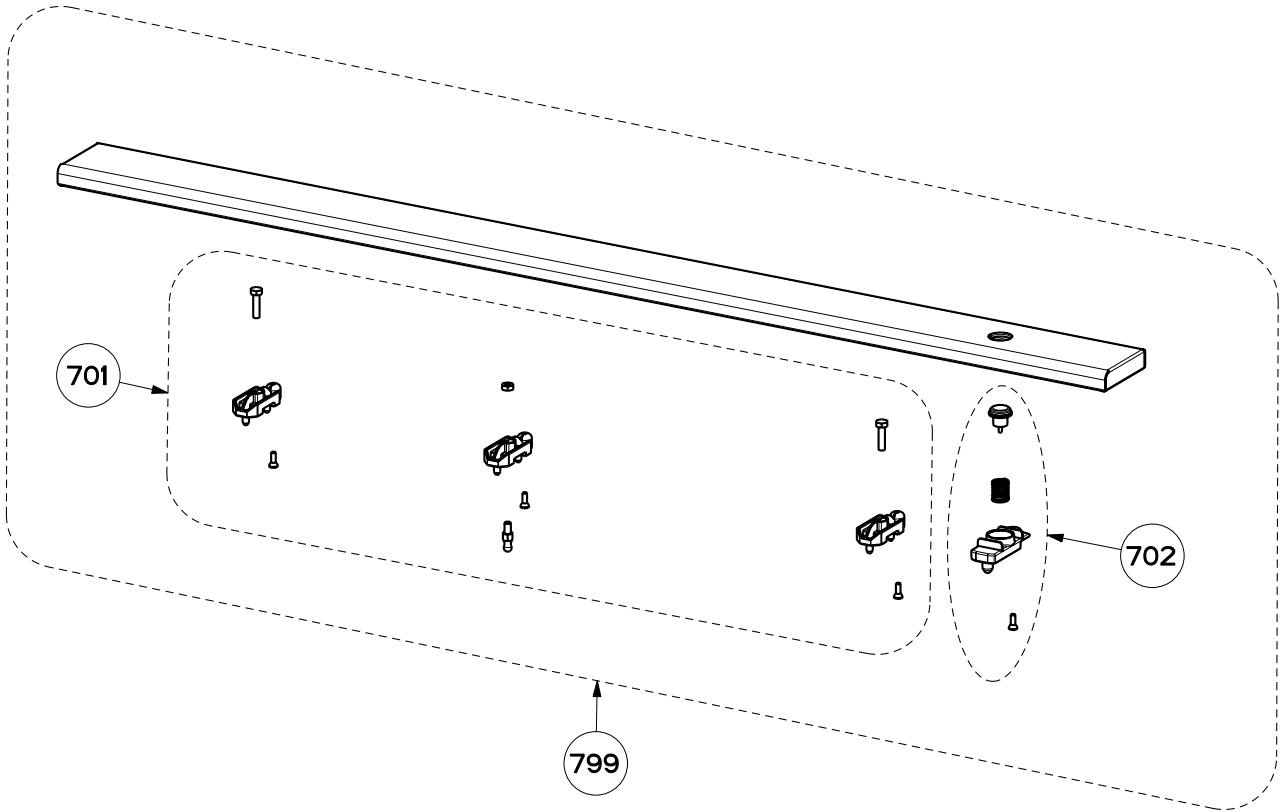

SCIROCCO PLUS

Stainless Top Strip Trim

		SCIR3014SS	SCIR3614SS	
Key	Description	30 Internal	36 Internal	Qty Req.
701	Top Strip Connection Kit	133.0171.947	133.0171.947	1
702	Button Kit	133.0052.188	133.0052.188	1
799	Stainless Top Strip Kit	133.0262.683	133.0262.685	1