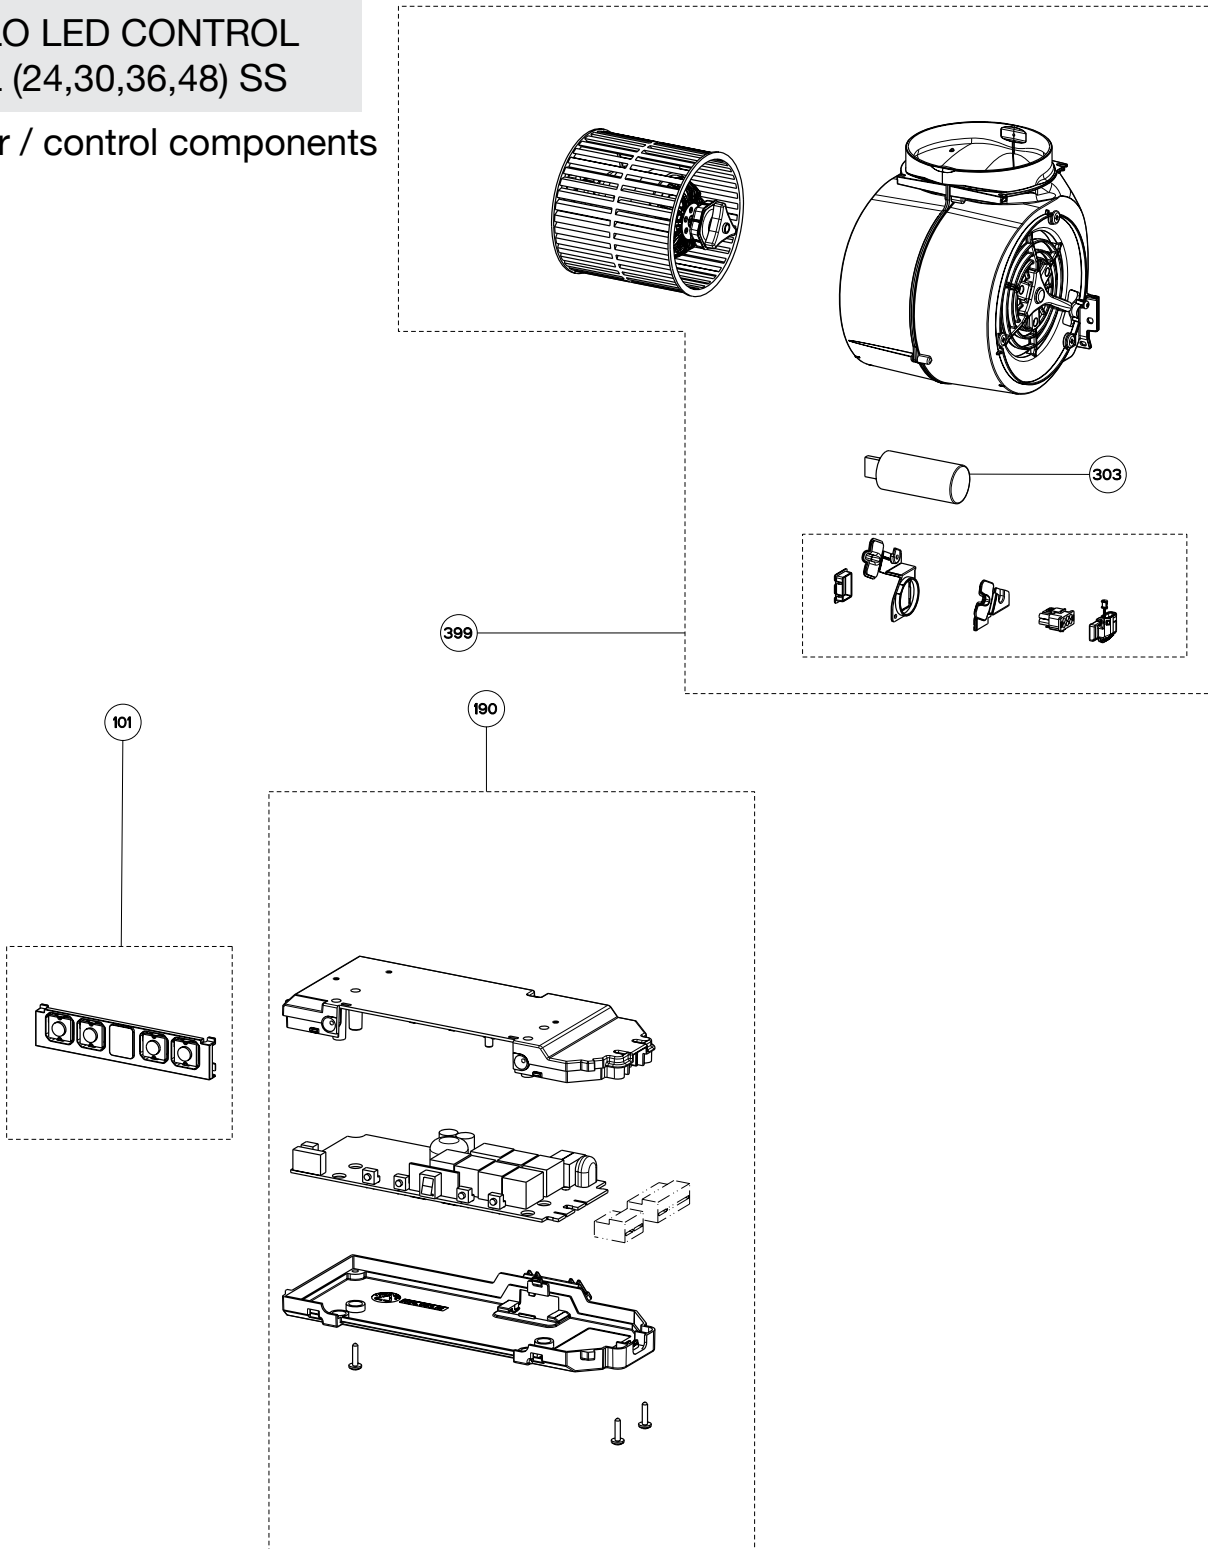

**STILO LED CONTROL
STIL (24,30,36,48) SS**
body / chimney components

	Model Number	STIL24SS	STIL30SS	STIL36SS	STIL48SS	
Key	Description	24	30	36	48	Qty Req.
1	Grease Filter	133.0018.482	133.0018.482	133.0018.482	133.0018.482	2=24,30 / 3=36 / 4=48
2	Halogen Lamps	133.0046.418	133.0046.418	133.0046.418	133.0046.418	2=24,30 / 3=36,48
3	Lamp Holder	133.0052.517	133.0052.517	133.0052.517	133.0052.517	2=24,30 / 3=36,48
50	Installation Hardware	133.0084.478	133.0084.478	133.0084.478	133.0084.478	1
501	Lower Chimney	133.0057.242	133.0057.242	133.0057.242	133.0057.242	1
502	Upper Chimney	133.0018.357	133.0018.357	133.0018.357	133.0018.357	1
510	Damper	133.0055.994	133.0055.994	133.0055.994	133.0055.994	1
626	Transformer	133.0052.516	133.0052.516	133.0053.047	133.0053.047	1

STILO LED CONTROL
STIL (24,30,36,48) SS

motor / control components

	Model Number		
Key	Description		Qty Req.
101	Control Button Kit	133.0179.011	1
190	Switchboard Kit	133.0179.013	1
303	Capacitor	133.0060.648	1
399	Motor Kit	133.0174.148	1