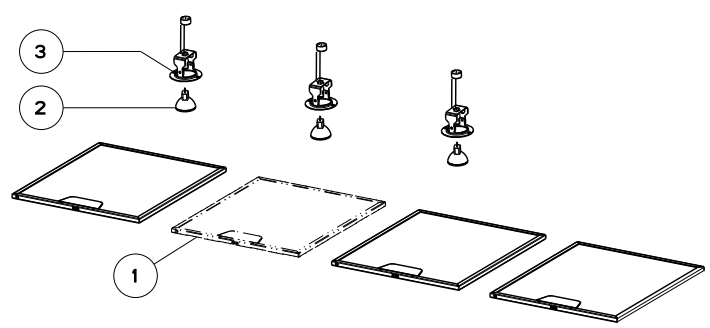

**STILO LED CONTROL
STIL (24,30,36,48) SS**
body / chimney components

	Model Number	STIL24SS	STIL30SS	STIL36SS	STIL48SS	
Key	Description	24	30	36	48	Qty Req.
1	Grease Filter	133.0018.482	133.0018.482	133.0018.482	133.0018.482	2=24,30 / 3=36 / 4=48
2	Halogen Lamps	133.0046.418	133.0046.418	133.0046.418	133.0046.418	2=24,30 / 3=36,48
3	Lamp Holder	133.0052.517	133.0052.517	133.0052.517	133.0052.517	2=24,30 / 3=36,48
50	Installation Hardware	133.0084.478	133.0084.478	133.0084.478	133.0084.478	1
501	Lower Chimney	133.0057.242	133.0057.242	133.0057.242	133.0057.242	1
502	Upper Chimney	133.0018.357	133.0018.357	133.0018.357	133.0018.357	1
510	Damper	133.0055.994	133.0055.994	133.0055.994	133.0055.994	1
626	Transformer	133.0052.516	133.0052.516	133.0053.047	133.0053.047	1

STILO LED CONTROL
STIL (24,30,36,48) SS

motor / control components

	Model Number		
Key	Description		Qty Req.
101	Control Button Kit	133.0179.011	1
190	Switchboard Kit	133.0179.013	1
303	Capacitor	133.0060.648	1
399	Motor Kit	133.0174.148	1