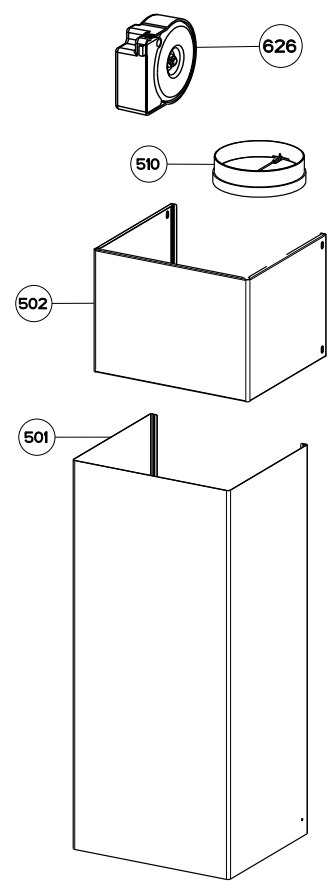

**STILO LED CONTROL
STIL (24,30,36,48) SS**
body / chimney components

	Model Number	STIL24SS	STIL30SS	STIL36SS	STIL48SS	
Key	Description	24	30	36	48	Qty Req.
1	Grease Filter	133.0018.482	133.0018.482	133.0018.482	133.0018.482	2=24,30 / 3=36 / 4=48
2	Halogen Lamps	133.0046.418	133.0046.418	133.0046.418	133.0046.418	2=24,30 / 3=36,48
3	Lamp Holder	133.0052.517	133.0052.517	133.0052.517	133.0052.517	2=24,30 / 3=36,48
50	Installation Hardware	133.0084.478	133.0084.478	133.0084.478	133.0084.478	1
501	Lower Chimney	133.0057.242	133.0057.242	133.0057.242	133.0057.242	1
502	Upper Chimney	133.0018.357	133.0018.357	133.0018.357	133.0018.357	1
510	Damper	133.0055.994	133.0055.994	133.0055.994	133.0055.994	1
626	Transformer	133.0052.516	133.0052.516	133.0053.047	133.0053.047	1

STILO LED CONTROL
STIL (24,30,36,48) SS

motor / control components

	Model Number		
Key	Description		Qty Req.
101	Control Button Kit	133.0179.011	1
190	Switchboard Kit	133.0179.013	1
303	Capacitor	133.0060.648	1
399	Motor Kit	133.0174.148	1