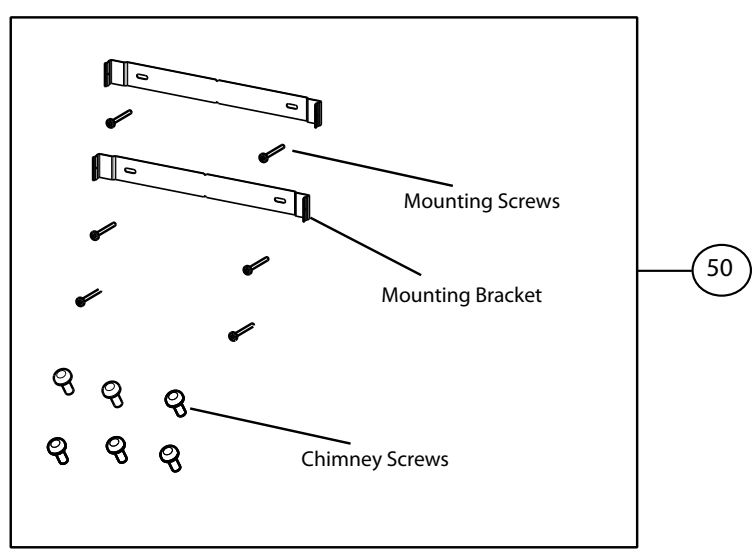

**STILO LED CONTROL
STIL (24,30,36,48) SS**
body / chimney components

	Model Number	STIL24SS	STIL30SS	STIL36SS	STIL48SS	
Key	Description	24	30	36	48	Qty Req.
1	Grease Filter	133.0018.482	133.0018.482	133.0018.482	133.0018.482	2=24,30 / 3=36 / 4=48
2	Halogen Lamps	133.0046.418	133.0046.418	133.0046.418	133.0046.418	2=24,30 / 3=36,48
3	Lamp Holder	133.0052.517	133.0052.517	133.0052.517	133.0052.517	2=24,30 / 3=36,48
50	Installation Hardware	133.0084.478	133.0084.478	133.0084.478	133.0084.478	1
501	Lower Chimney	133.0057.242	133.0057.242	133.0057.242	133.0057.242	1
502	Upper Chimney	133.0018.357	133.0018.357	133.0018.357	133.0018.357	1
510	Damper	133.0055.994	133.0055.994	133.0055.994	133.0055.994	1
626	Transformer	133.0052.516	133.0052.516	133.0053.047	133.0053.047	1

STILO LED CONTROL
STIL (24,30,36,48) SS

motor / control components

	Model Number		
Key	Description		Qty Req.
101	Control Button Kit	133.0179.011	1
190	Switchboard Kit	133.0179.013	1
303	Capacitor	133.0060.648	1
399	Motor Kit	133.0174.148	1