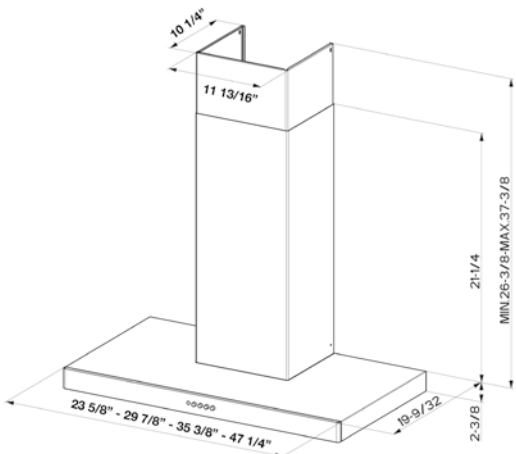

ACCESSORIES

Description	Model
High Ceiling Chimney Kit	HIGH1
Ductless Conversion Kit	DUCT1
Replacement Charcoal Filter	FILTER2
CFM Reducer Kit	CFMRED
6" Make Up Air Kit	MUDAMPER6