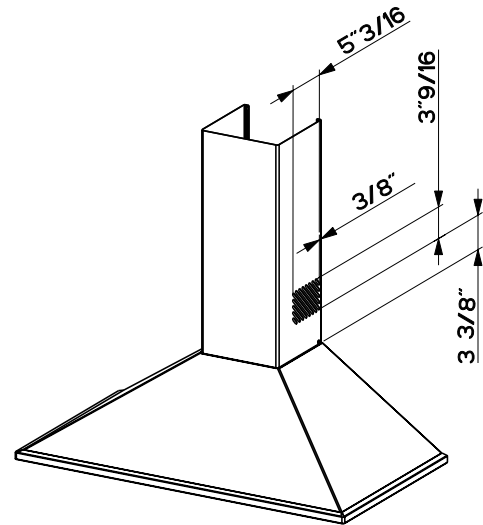

## Feature Chart

Min. / Max. Ceiling Height	7' 8 1/2" - 9' 5 7/8"
Canopy Depth / Height	19 1/4" D / 9 1/2" H
High Ceiling Kit	Yes - up to 11' 4 1/2"
Convertible to Ductless / Recirculating	Yes - kit needed
Controls	3 Speed Push w/ Blue LED
Lighting	2 X 20 (W) Halogen
Ducting Top	6" Round
Grease Filters	dishwasher safe mesh
10 Minute Intensive Speed	Yes
AC Input / AC Power (600/300 cfm)	(120 V - 60 hz) / (Max 370 / 190 W at 3.1 / 1.6 A)
<b>Annual Electricity Costs (600/300 cfm)</b>	<b>\$6.17 / \$3.29 Year *</b>

## Dimensional Diagrams

(see installation instructions for more information)

**Ducted**

**Ductless**

**min & max ceiling height examples**  
x = range hood height above cook top

x = 24"	x = 30"
<b>min</b>	<b>min</b>
7' 8 1/2"	8' 2 1/2"
<b>max</b>	<b>max</b>
8' 11 7/8"	9' 5 7/8"