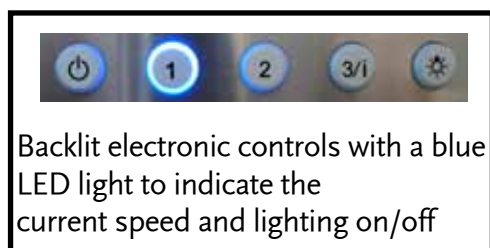

# Synthesis Wall Range Hood

A value alternative in canopy wall hoods

Backlit electronic controls with a blue LED light to indicate the current speed and lighting on/off

Designed to offer a high-end look without the high-end price tag, the Synthesis offers a chimney style range hood for the price conscious customer. Traditional styling, designer features, and solid performance make the Synthesis a great value in canopy range hoods.