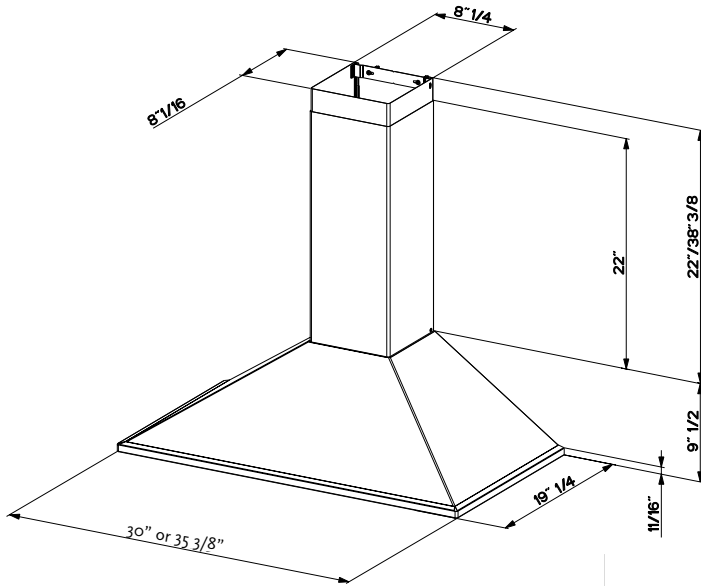

## Feature Chart

Min. / Max. Ceiling Height	7' 8 1/2" - 9' 5 7/8"
Canopy Depth / Height	19 1/4" D / 9 1/2" H
High Ceiling Kit	Yes - up to 11' 4 1/2"
Convertible to Ductless / Recirculating	Yes - kit needed
Controls	3 Speed Push w/ Blue LED
Lighting	2 X 20 (W) Halogen
Ducting Top	6" Round
Grease Filters	dishwasher safe mesh
10 Minute Intensive Speed	Yes
AC Input / AC Power (600/300 cfm)	(120 V - 60 hz) / (Max 370 / 190 W at 3.1 / 1.6 A)
<b>Annual Electricity Costs (600/300 cfm)</b>	<b>\$6.17 / \$3.29 Year *</b>

## Dimensional Diagrams

(see installation instructions for more information)

**Ducted**

**Ductless**

**min & max ceiling height examples**  
x = range hood height above cook top

x = 24"	x = 30"
<b>min</b>	<b>min</b>
7' 8 1/2"	8' 2 1/2"
<b>max</b>	<b>max</b>
8' 11 7/8"	9' 5 7/8"