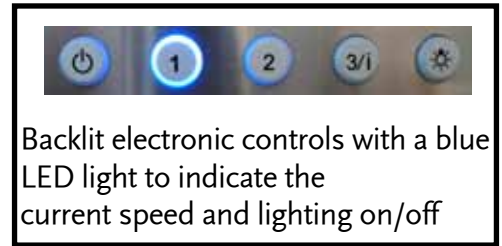

Tender Wall Range Hood

A value alternative in canopy wall range hoods

FABER

ON AIR. SINCE 1955

Backlit electronic controls with a blue LED light to indicate the current speed and lighting on/off

Designed to offer a high-end look without the high-end price tag, the Tender offers a chimney style range hood for the price conscious customer. Rounded, elegant styling, designer features, and solid performance make the Tender a great value in canopy range hoods.

Model #	Size | Color	Performance Range	Sound Levels
TEND30SS	30 Stainless	160 - 600 CFM	3.5 - 6.5 sones
TEND36SS	36 Stainless	160 - 600 CFM	3.5 - 6.5 sones
TEND30SS300	30 Stainless	80 - 300 CFM	2.0 - 5.0 sones
TEND36SS300	36 Stainless	80 - 300 CFM	2.0 - 5.0 sones

Feature Chart

Min. / Max. Ceiling Height	7' 9 1/8" - 9' 11 1/8"
Canopy Depth / Height	19 3/4" D / 9 7/16"H
High Ceiling Kit	Yes - up to 11' 4 1/2"
Convertible to Recirculating	Yes - kit needed
Controls	3 Speed Push w/ Blue LED
Lighting	2 X 20 (W) Halogen
Ducting Top	6" Round
Grease Filters	dishwasher safe mesh
10 Minute Intensive Speed	Yes
AC Input / AC Power (600/300 cfm)	(120 V - 60 hz) / (Max 370 / 190 W at 3.1 / 1.6 A)
Annual Electricity Costs (600/300 cfm)	$6.17 / $3.29 Year *

* Note – ran 30 minutes a day on low speed, 365 days, using the North American average of 12.2 cents per kWh.

p.o. box 435 • Wayland, MA 01778 • tel: (508) 358-3353 • fax: (508) 358-5730 • e-mail: info@faberonline.com • www.faberonline.com