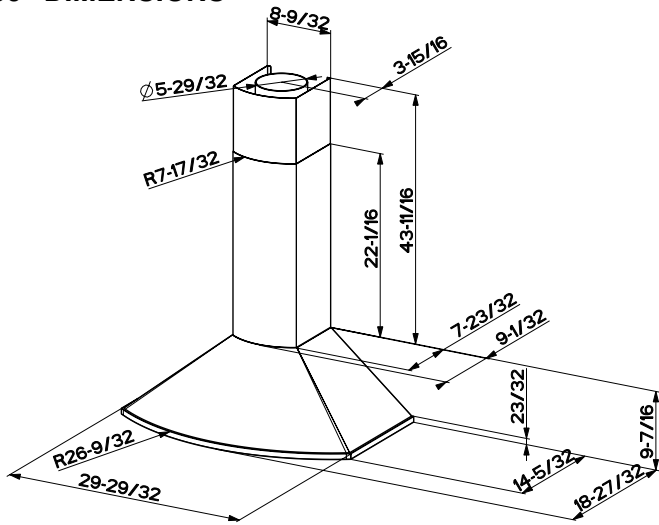

Feature Chart

Min. / Max. Ceiling Height	7' 9 1/8" - 9' 11 1/8"
Canopy Depth / Height	19 3/4" D / 9 7/16"H
High Ceiling Kit	Yes - up to 11' 4 1/2"
Convertible to Recirculating	Yes - kit needed
Controls	3 Speed Push w/ Blue LED
Lighting	2 X 20 (W) Halogen
Ducting Top	6" Round
Grease Filters	dishwasher safe mesh
10 Minute Intensive Speed	Yes
AC Input / AC Power (600/300 cfm)	(120 V - 60 hz) / (Max 370 / 190 W at 3.1 / 1.6 A)
Annual Electricity Costs (600/300 cfm)	\$6.17 / \$3.29 Year *

Dimensional Diagrams

(see installation instructions for more information)

30" DIMENSIONS

36" DIMENSIONS

min & max ceiling height examples	
x = range hood height above cook top	
<u>x = 24"</u>	<u>x = 30"</u>
<u>min</u>	<u>min</u>
7' 9 1/8"	8' 3 1/8"
<u>max</u>	<u>max</u>
9' 5 1/8"	9' 11 1/8"