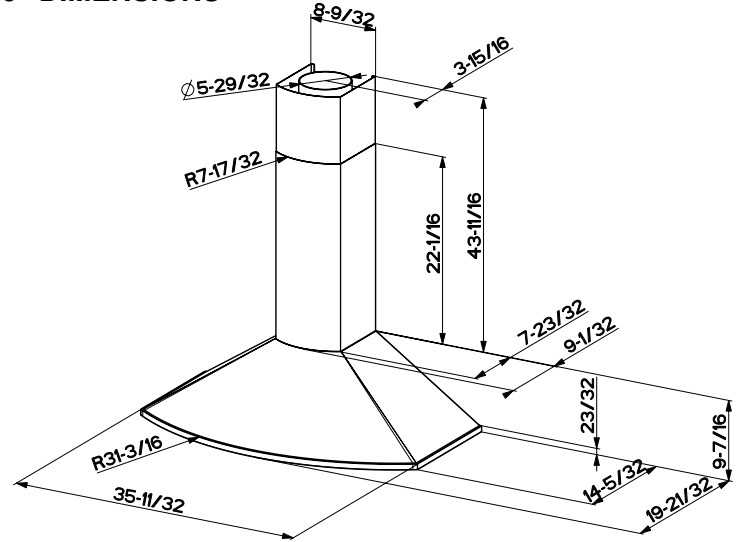

Feature Chart

Min. / Max. Ceiling Height	7' 9 1/8" - 9' 11 1/8"
Canopy Depth / Height	19 3/4" D / 9 7/16"H
High Ceiling Kit	Yes - up to 11' 4 1/2"
Convertible to Recirculating	Yes - kit needed
Controls	3 Speed Push w/ Blue LED
Lighting	2 X 20 (W) Halogen
Ducting Top	6" Round
Grease Filters	dishwasher safe mesh
10 Minute Intensive Speed	Yes
AC Input / AC Power (600/300 cfm)	(120 V - 60 hz) / (Max 370 / 190 W at 3.1 / 1.6 A)
Annual Electricity Costs (600/300 cfm)	\$6.17 / \$3.29 Year *

Dimensional Diagrams

(see installation instructions for more information)

30" DIMENSIONS

36" DIMENSIONS

min & max ceiling height examples	
x = range hood height above cook top	
<u>x = 24"</u>	<u>x = 30"</u>
<u>min</u>	<u>min</u>
7' 9 1/8"	8' 3 1/8"
<u>max</u>	<u>max</u>
9' 5 1/8"	9' 11 1/8"