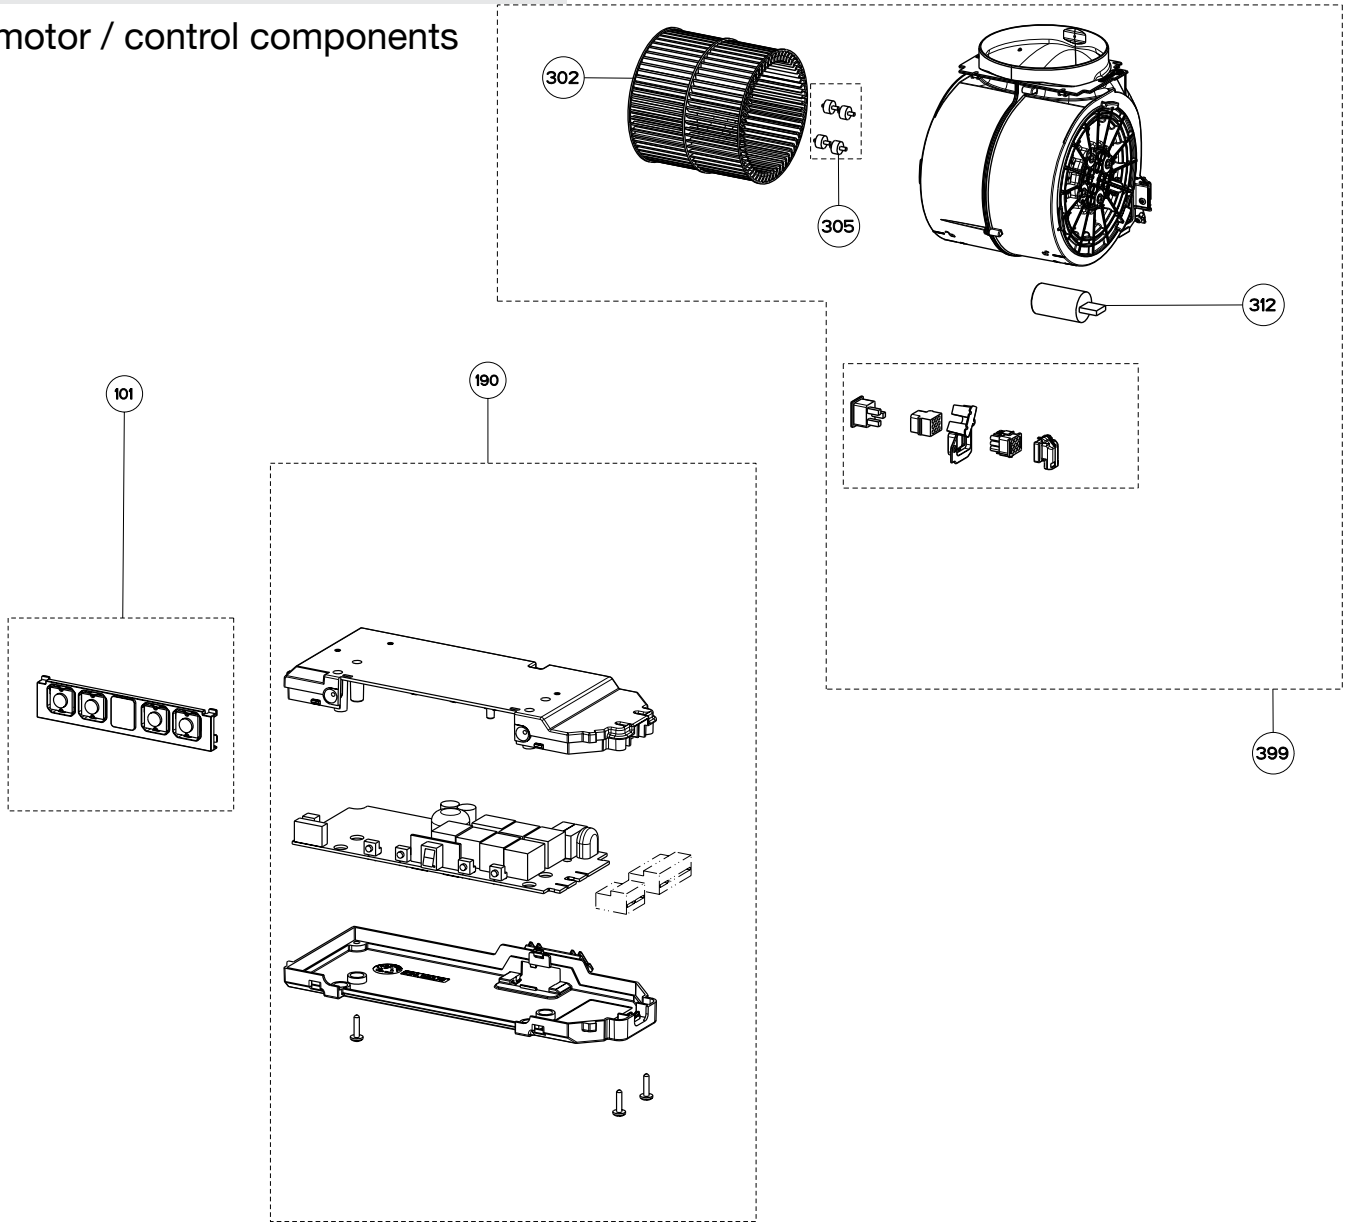

# TRATTO ISOLA LED CONTROLS

body / chimney components

|     | Model Number      | TRATIS36SS   |          |
|-----|-------------------|--------------|----------|
| Key | Description       | 36           | Qty Req. |
| 6   | Grease filter     | 133.0055.832 | 2        |
| 7   | Halogen lamp kit  | 133.0052.793 | 4        |
| 7   | Halogen bulb only | 133.0000.001 | 4        |
| 8   | Connector box     | 133.0016.977 | 2        |
| 507 | Upper chimney     | 133.0062.273 | 1        |
| 512 | Lower chimney     | 133.0062.473 | 1        |
| 514 | Damper            | 133.0055.994 | 1        |
| 626 | Transformer kit   | 133.0052.578 | 1        |

# TRATTO ISOLA LED CONTROLS

motor / control components

|     | Model Number       | TRATIS36SS   |          |
|-----|--------------------|--------------|----------|
| Key | Description        | 36           | Qty Req. |
| 101 | Control Button Kit | 133.0179.011 | 1        |
| 190 | Switchboard Kit    | 133.0179.013 | 1        |
| 302 | Impeller Kit       | 133.0052.799 | 1        |
| 305 | Rubber Motor Mount | 133.0051.604 | 1        |
| 312 | Capacitor          | 133.0060.648 | 1        |
| 399 | Motor Kit          | 133.0052.798 | 1        |