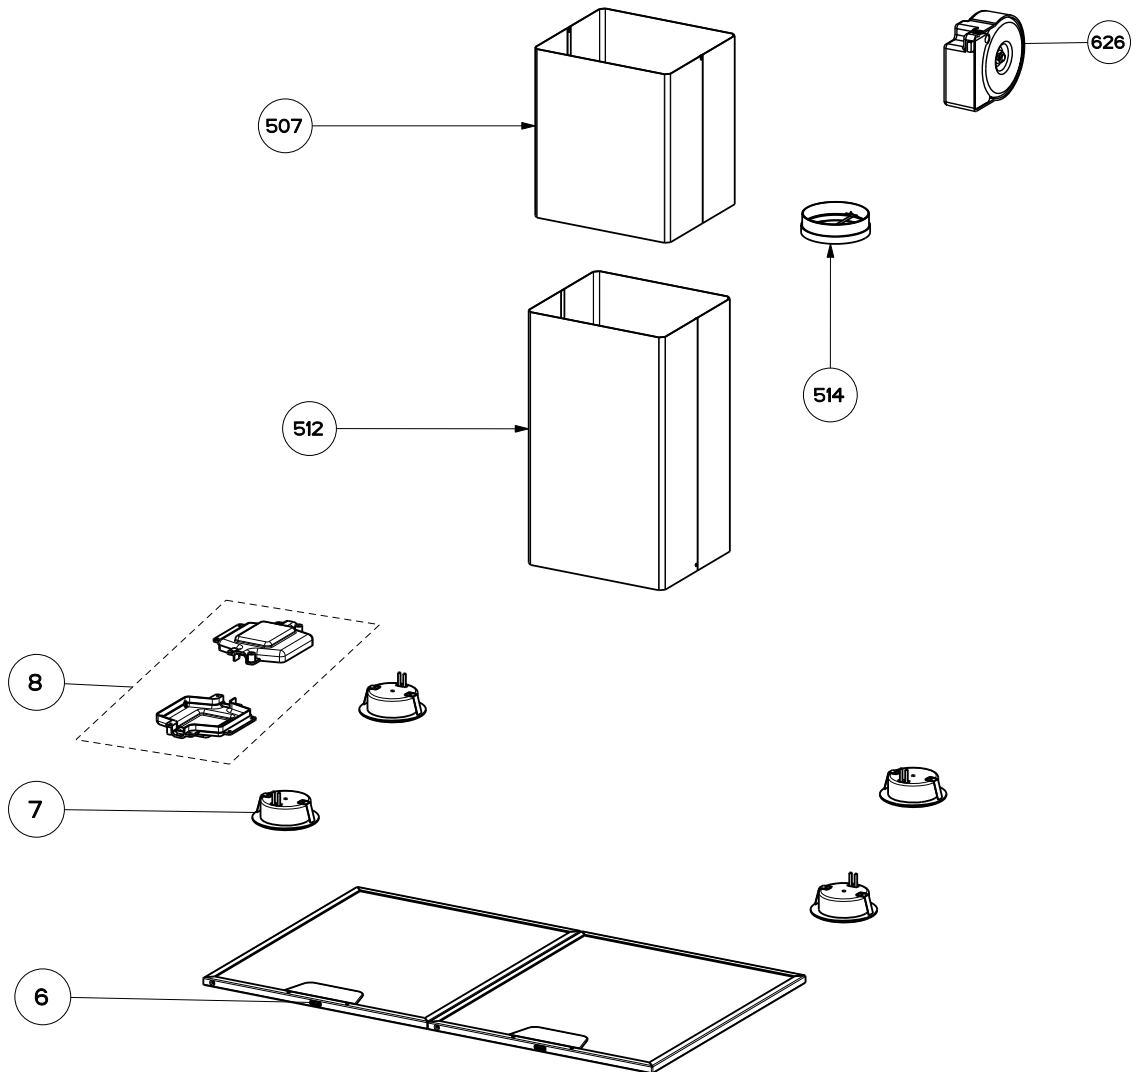

# TRATTO ISOLA LED CONTROLS

body / chimney components

|     | Model Number      | TRATIS36SS   |          |
|-----|-------------------|--------------|----------|
| Key | Description       | 36           | Qty Req. |
| 6   | Grease filter     | 133.0055.832 | 2        |
| 7   | Halogen lamp kit  | 133.0052.793 | 4        |
| 7   | Halogen bulb only | 133.0000.001 | 4        |
| 8   | Connector box     | 133.0016.977 | 2        |
| 507 | Upper chimney     | 133.0062.273 | 1        |
| 512 | Lower chimney     | 133.0062.473 | 1        |
| 514 | Damper            | 133.0055.994 | 1        |
| 626 | Transformer kit   | 133.0052.578 | 1        |

# TRATTO ISOLA LED CONTROLS

motor / control components

|     | Model Number       | TRATIS36SS   |          |
|-----|--------------------|--------------|----------|
| Key | Description        | 36           | Qty Req. |
| 101 | Control Button Kit | 133.0179.011 | 1        |
| 190 | Switchboard Kit    | 133.0179.013 | 1        |
| 302 | Impeller Kit       | 133.0052.799 | 1        |
| 305 | Rubber Motor Mount | 133.0051.604 | 1        |
| 312 | Capacitor          | 133.0060.648 | 1        |
| 399 | Motor Kit          | 133.0052.798 | 1        |