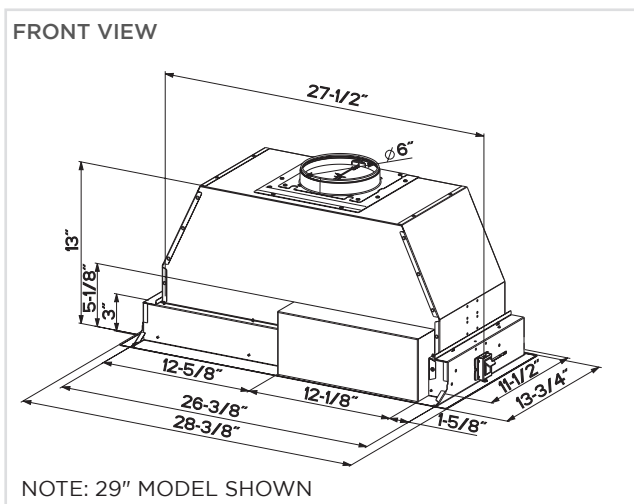

DIMENSIONAL DRAWINGS

Rev2 722

800 Aviation Parkway, Smyrna, TN 37167 (508) 358-5353 | www.faberonline.com