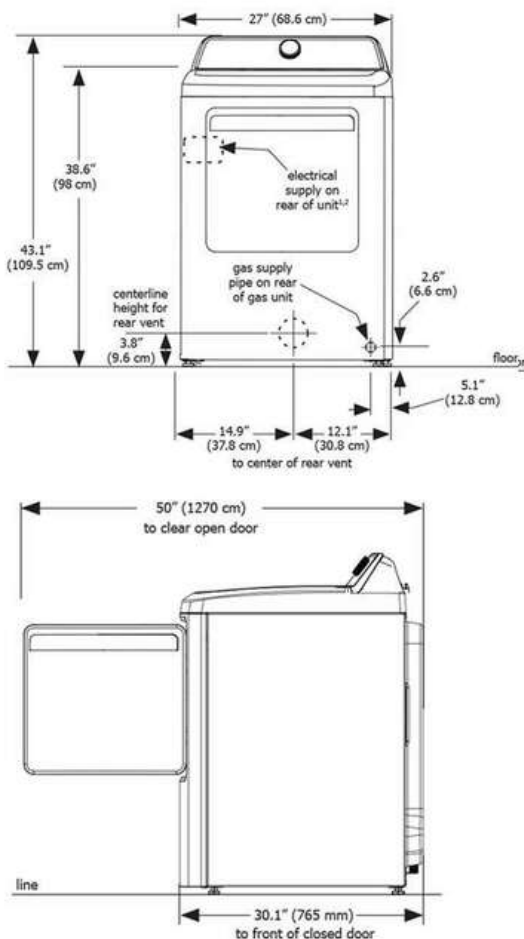

### Dimensions and Volume

Height	43 1/10"
Width	27"
Depth	30 1/10"
Depth With Door 90° Open	50"
Dryer Drum Capacity	7 Cu. Ft.

## Installation Diagram

### Dryer Dimensions

MINIMUM INSTALLATION CLEARANCES - Inches (cm)				
	SIDES	REAR	TOP	FRONT
Alcove	1" (2.5 cm)	6" (15.2 cm)	24" (61 cm)	n/a
Closet	1" (2.5 cm)	6" (15.2 cm)	24" (61 cm)	2" (5.1 cm)