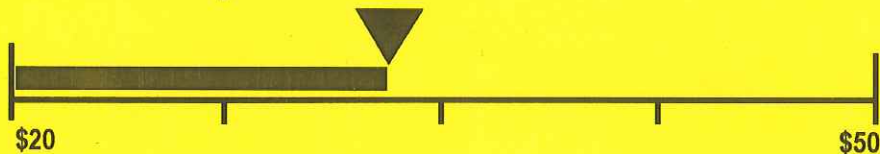

# ENERGYGUIDE

Dishwasher  
Capacity: Standard

Frigidaire  
Model (s)  
FDB1100RH\*\*A  
FDB520\*\*\*A  
FFBD2407L\*\*B  
FFBD2403L\*\*B  
FFBD2405\*\*\*A

Estimated Yearly Operating Cost  
(when used with an electric water heater)

**\$33**

Cost Range of Similar Models

**309** kWh

Estimated Yearly Electricity Use

**\$24**

Estimated Yearly Operating Cost  
(when used with a natural gas water heater)

Your cost will depend on your utility rates and use.