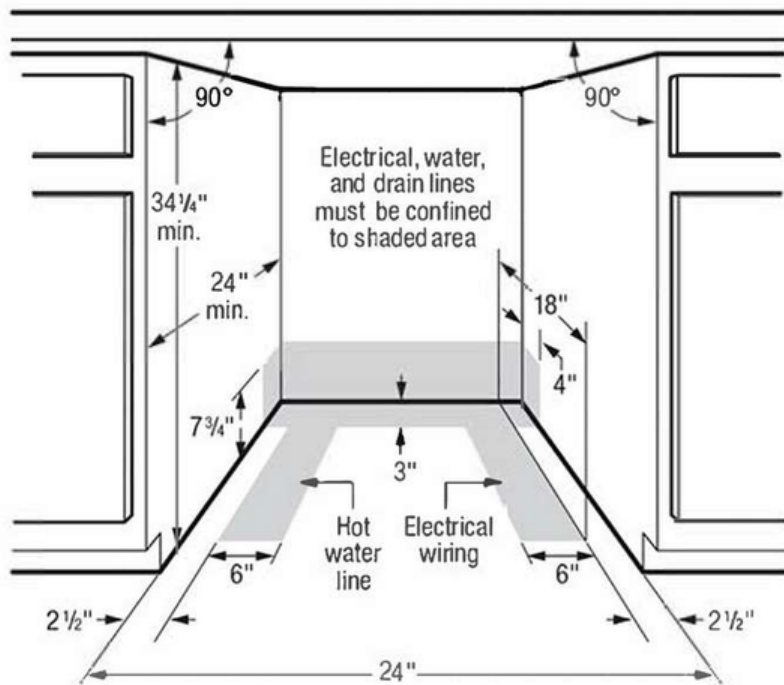

Frigidaire Gallery

24" Built-In Dishwasher

FGIP2479SF, FGIP2479SD

Version : 06/21

Note: For planning purposes only. Always consult local and national electric, gas and plumbing codes.

Refer to Product Installation Guide for detailed installation instructions on the web at frigidaire.com / frigidaire.ca

Specifications subject to change. Accessories information available on the web at frigidaire.com / frigidaire.ca

USA • 10200 David Taylor Drive • Charlotte, NC 28262 • 1-800-FRIGIDAIRE • frigidaire.com

CANADA • 5855 Terry Fox Way • Mississauga, ON L5V 3E4 • 1-800-265-8352 • frigidaire.ca