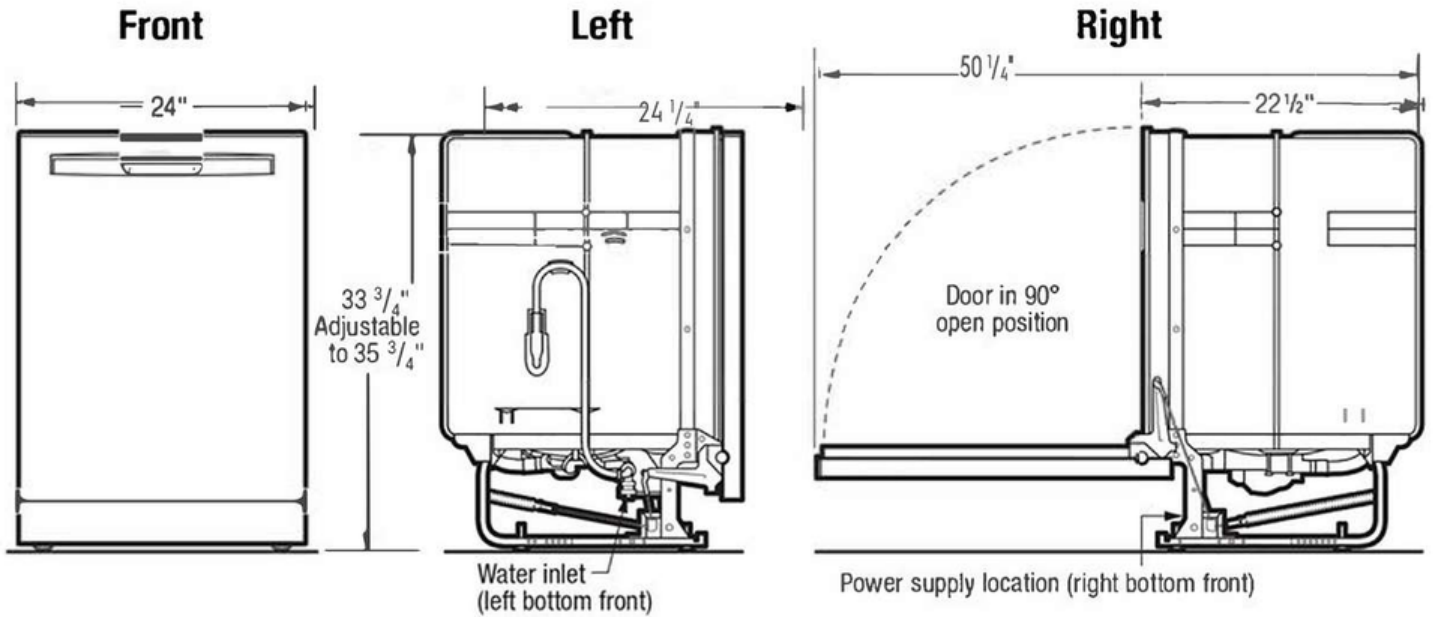

CANADA • 5855 Terry Fox Way • Mississauga, ON L5V 3E4 • 1-800-265-8352 • frigidaire.ca

Frigidaire Gallery

24" Built-In Dishwasher

FGIP2479SF, FGIP2479SD

Version : 06/21

Note: For planning purposes only. Always consult local and national electric, gas and plumbing codes.