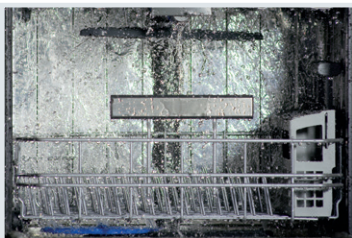

Signature Features

A Complete Clean

Clean dishes in one cycle with OrbitClean® Wash System, which uses four times more water coverage¹ for a complete clean.