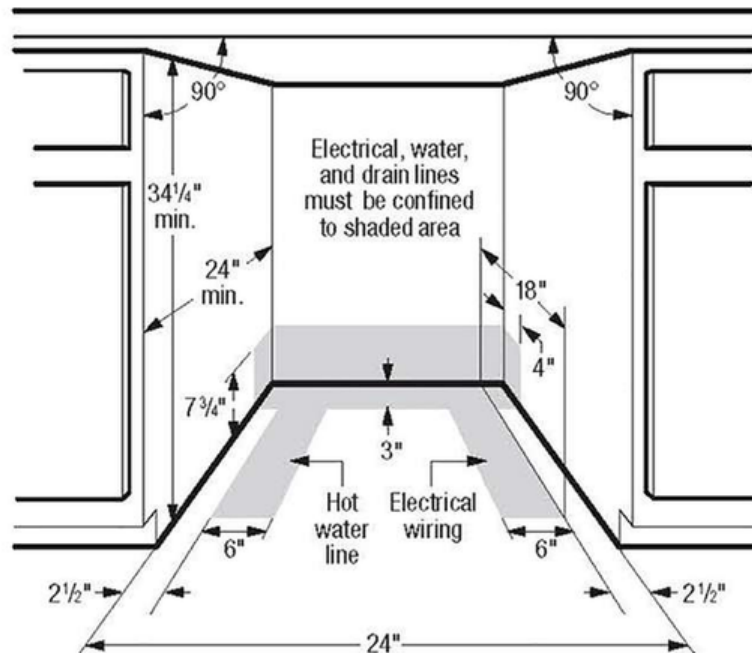

Frigidaire Gallery

24" Built-In Dish Dishwasher

GDPH4515AF, GDPH4515AD

Version : 12/21

Note: For planning purposes only. Always consult local and national electric, gas and plumbing codes.

Refer to Product Installation Guide for detailed installation instructions on the web at frigidaire.com / frigidaire.ca

Specifications subject to change. Accessories information available on the web at frigidaire.com / frigidaire.ca

USA • 10200 David Taylor Drive • Charlotte, NC 28262 • 1-800-FRIGIDAIRE • frigidaire.com

CANADA • 5855 Terry Fox Way • Mississauga, ON L5V 3E4 • 1-800-265-8352 • frigidaire.ca