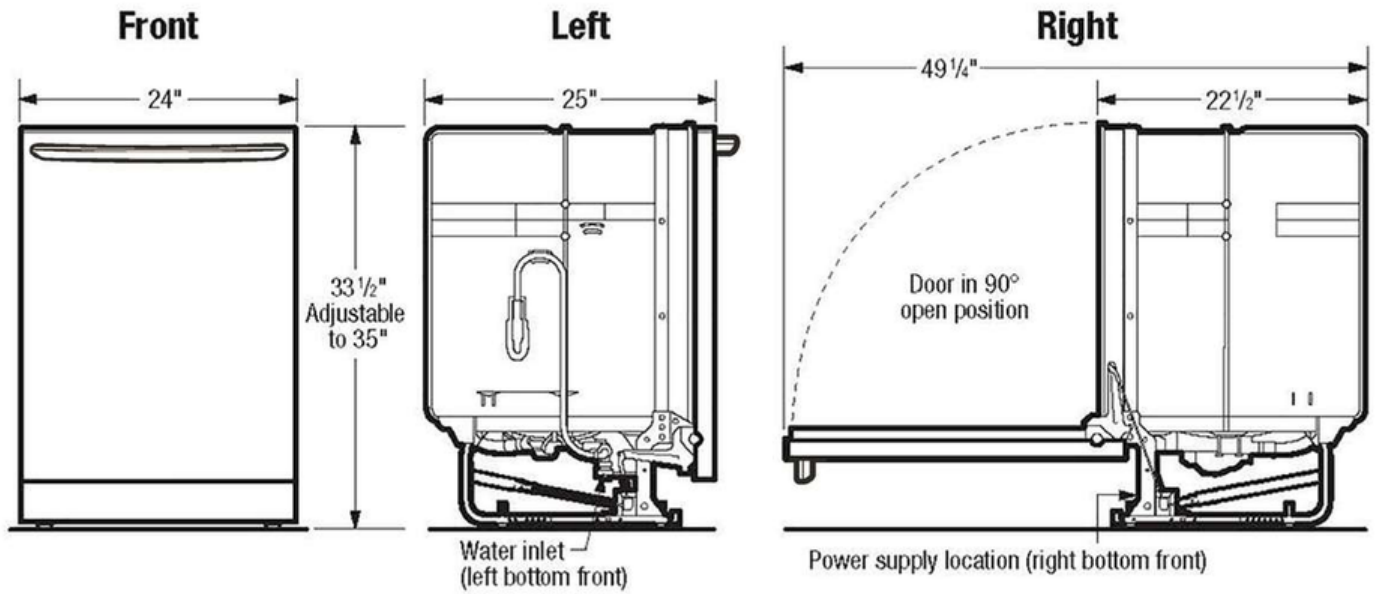

Frigidaire Gallery

24" Built-In Dish Dishwasher

GDPH4515AF, GDPH4515AD

Version : 12/21

Note: For planning purposes only. Always consult local and national electric, gas and plumbing codes.

Refer to Product Installation Guide for detailed installation instructions on the web at frigidaire.com / frigidaire.ca

Specifications subject to change. Accessories information available on the web at frigidaire.com / frigidaire.ca

USA • 10200 David Taylor Drive • Charlotte, NC 28262 • 1-800-FRIGIDAIRE • frigidaire.com

CANADA • 5855 Terry Fox Way • Mississauga, ON L5V 3E4 • 1-800-265-8352 • frigidaire.ca