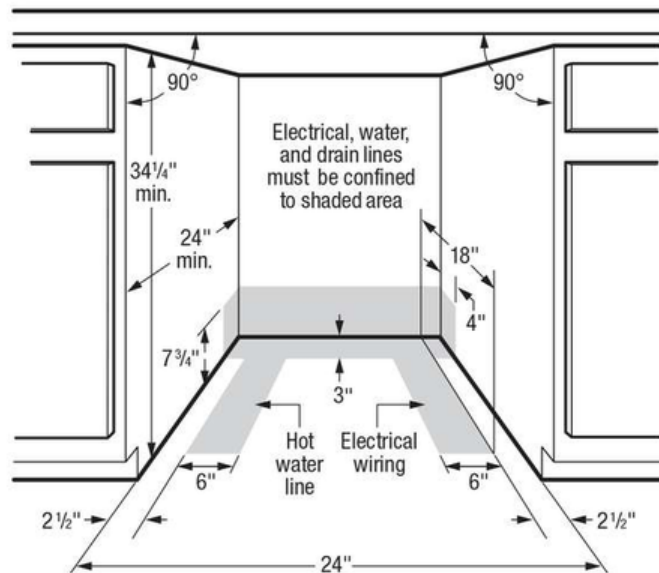

# Frigidaire Gallery

24" Built-In Dish Dishwasher

GDPP4517AF, GDPP4517AD

Version : 01/22

Note: For planning purposes only. Always consult local and national electric, gas and plumbing codes.

Refer to Product Installation Guide for detailed installation instructions on the web at [frigidaire.com](http://frigidaire.com) / [frigidaire.ca](http://frigidaire.ca)