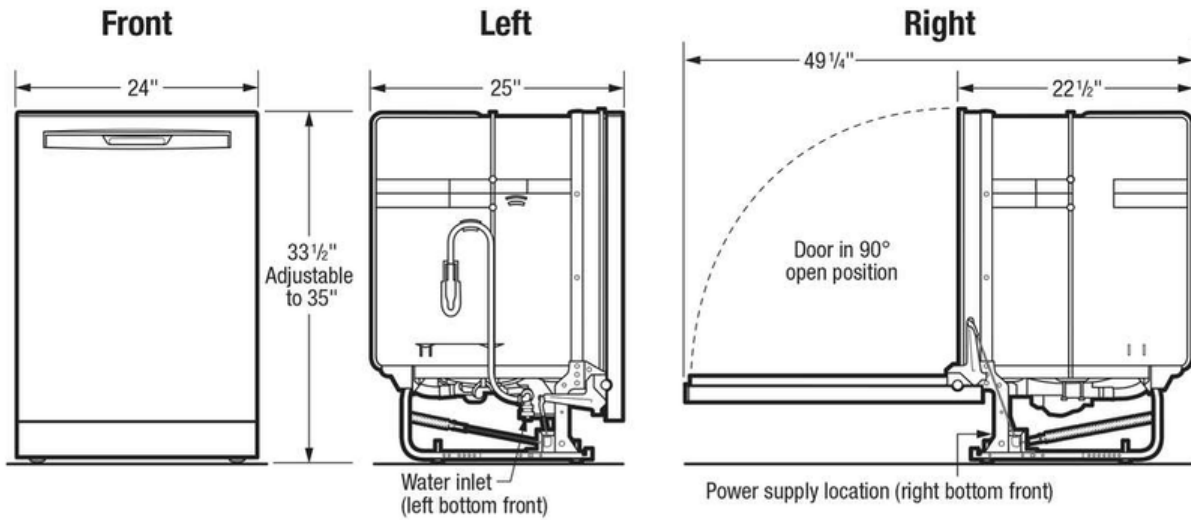

# Frigidaire Gallery

24" Built-In Dish Dishwasher

GDPP4517AF, GDPP4517AD

Version : 01/22

Note: For planning purposes only. Always consult local and national electric, gas and plumbing codes.

Refer to Product Installation Guide for detailed installation instructions on the web at [frigidaire.com](http://frigidaire.com) / [frigidaire.ca](http://frigidaire.ca)