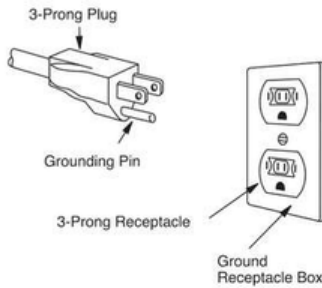

Version : 11/21

PRODUCT DIMENSIONS							
MODEL	A		B		C		D
Microwave Oven	30		19-1/4		24-5/8		19-3/4
CUTOUT DIMENSIONS AND CABINET WIDTH							
MODEL	F		G	H		I	
	Min.	Max.	Min	Min.	Max.	Min.	
Microwave Oven	28	28-3/8	22	17-3/4	18	30-1/8	