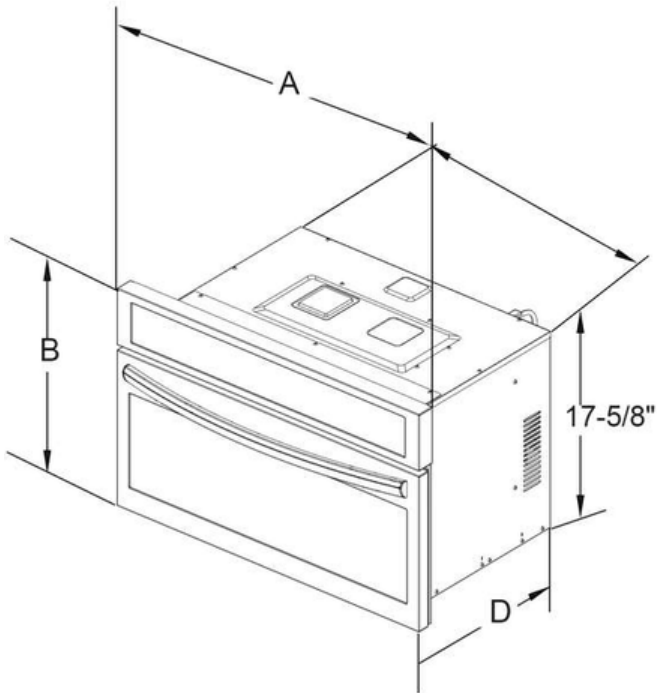

Version : 11/21

PRODUCT DIMENSIONS							
MODEL	A		B		C		D
Microwave Oven	30		19-1/4		24-5/8		19-3/4
CUTOUT DIMENSIONS AND CABINET WIDTH							
MODEL	F		G	H		I	
	Min.	Max.	Min	Min.	Max.	Min.	
Microwave Oven	28	28-3/8	22	17-3/4	18	30-1/8	