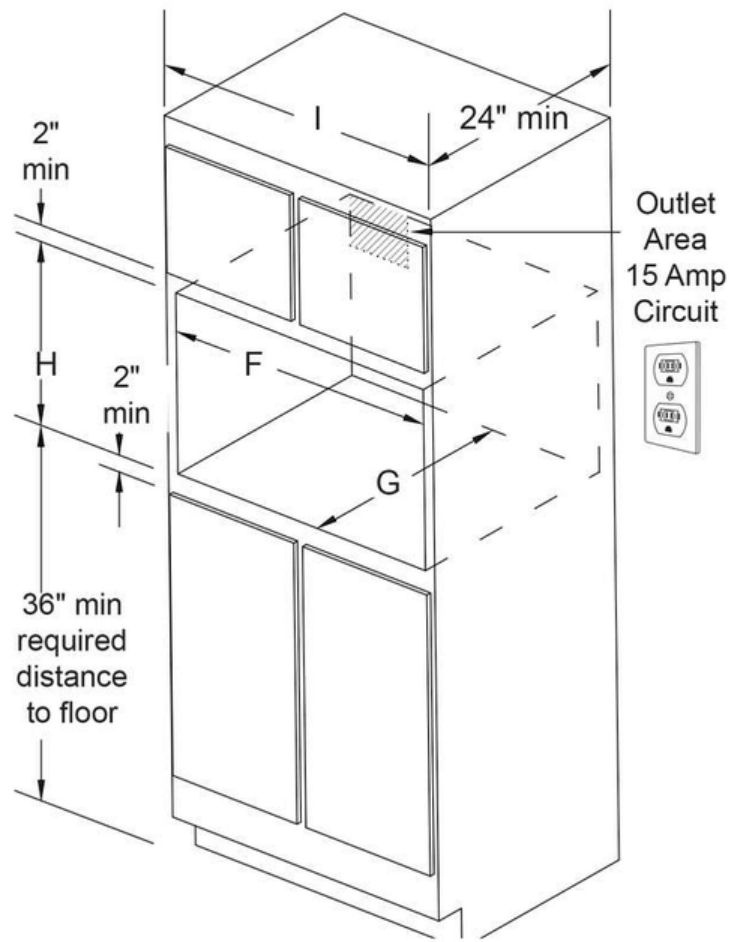

Version : 11/21

PRODUCT DIMENSIONS							
MODEL	A		B		C		D
Microwave Oven	30		19-1/4		24-5/8		19-3/4
CUTOUT DIMENSIONS AND CABINET WIDTH							
MODEL	F		G	H		I	
	Min.	Max.	Min	Min.	Max.	Min.	
Microwave Oven	28	28-3/8	22	17-3/4	18	30-1/8	