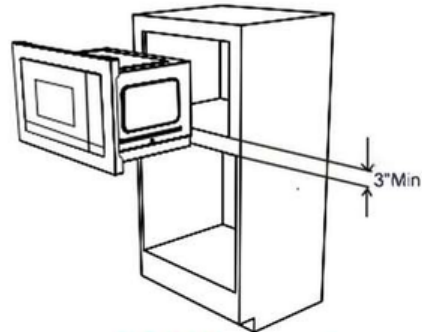

Frigidaire Gallery

2.2 Cu. Ft. Built-In Microwave

GMBS3068AF, GMBS3068AD

Version : 01/22

CABINET OR WALL CUTOUT

Cutout Dimensions

Height (A)		
Minimum	16" ³/₄	(42.5 cm)
Maximum	17"	(43.2 cm)
Width (B)		
Minimum	24" ³/₄	(62.9 cm)
Maximum	25"	(63.5 cm)
Depth (C)		
Minimum	20"	(50.8 cm)