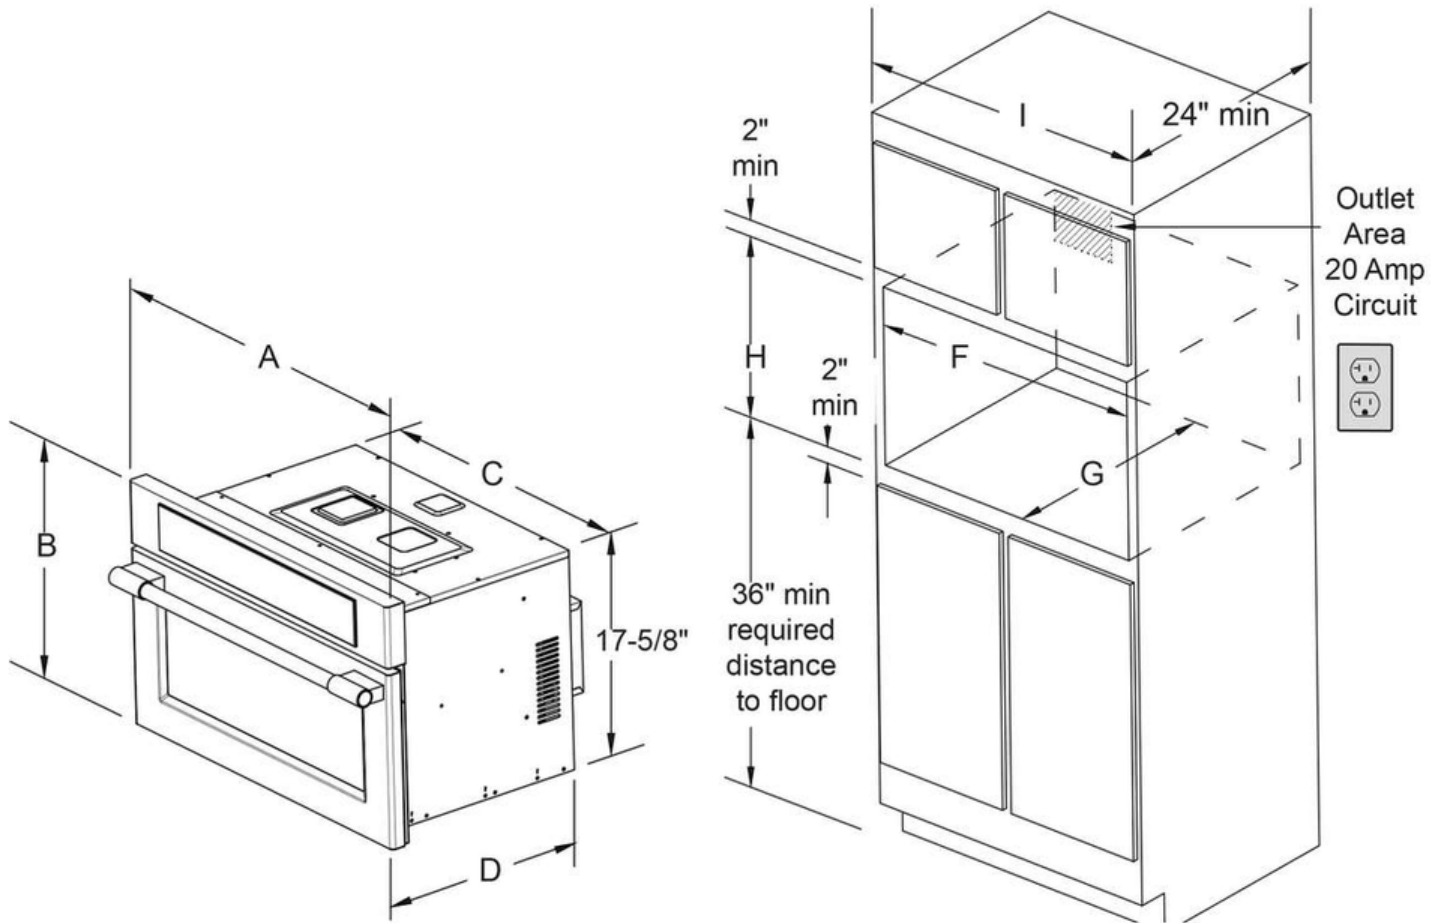

PMBD3080AF

Version : 03/22

PRODUCT DIMENSIONS						
MODEL	A	B	C	D		
Convection Microwave Oven	29-13/16	19	24-5/8	23		
CUTOUT DIMENSIONS AND CABINET WIDTH						
MODEL	F		G	H		I
	Min.	Max.		Min	Min.	
Convection Microwave Oven	28	28-3/8	22	17-3/4	18	30-1/8