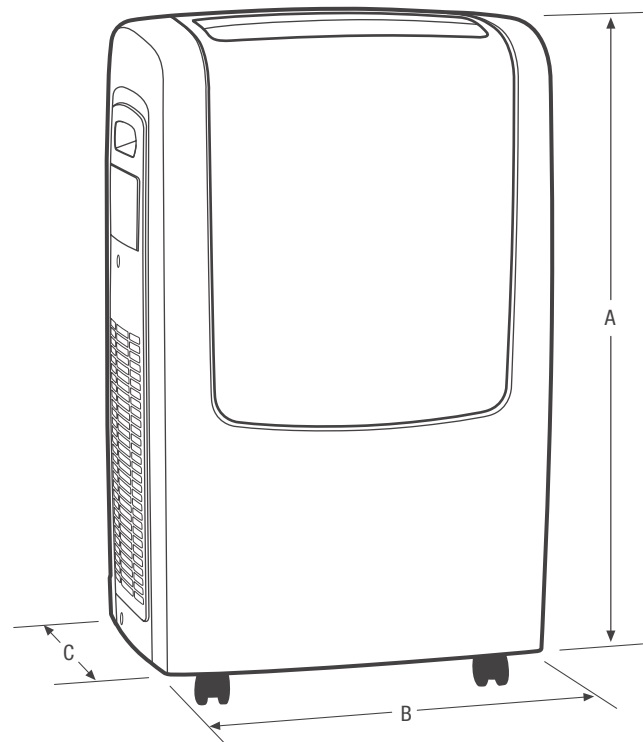

Performance	
BTU (Cool)	12,000
BTU (Heat)	4,100
Dehumidification (Pints/Hour)	2.7
Cool Area (Sq.Ft.)	640
Energy Efficiency Ratio	8.8
Electrical	
Volts	115
Amps (Cool)	11.0
Amps (Heat)	11.0
Watts (Cool)	1,360
Watts (Heat)	1,250
Length of Power Cord (Min./Max.)	6' / 6.5'
Plug Type (NEMA)	LCDI (5-15P)
Features	
Electronic Controls	Ready-Select® Controls
Fan Speeds (Cool/Fan/Heat)	3 / 3 / 3
Low Voltage Start-Up	Yes
Auto Cool Function	Yes
Energy Save	
Sleep Mode	Yes
Filter Check	Yes
24-Hour On/Off Timer	Yes
Clean Air Ionizer	
Remote Control	Full-Function
Air CFM (High/Med/Low)	347 / 304 / 247
Air Direction Control	Swing
Fresh Air/Exhaust Vent/Closed	No/Yes/No
Filter Type	Antibacterial Mesh
Filter Access	Rear
Warranty¹	Yes
Certifications	
Performance	ASHRAE
Specifications	
Refrigerant	R410a
Shipping Weight (Approx.)	87 Lbs.

¹Warranty 5 year sealed system/1 year full parts and labor.

NOTE: For planning purposes only. Always consult local and national electric and plumbing codes. Refer to Product Installation Guide for detailed installation instructions on the web at frigidaire.ca.

Product Dimensions	
A - Height	32"
B - Width	20"
C - Depth	16-3/4"

Accessories information available on the web at frigidaire.ca