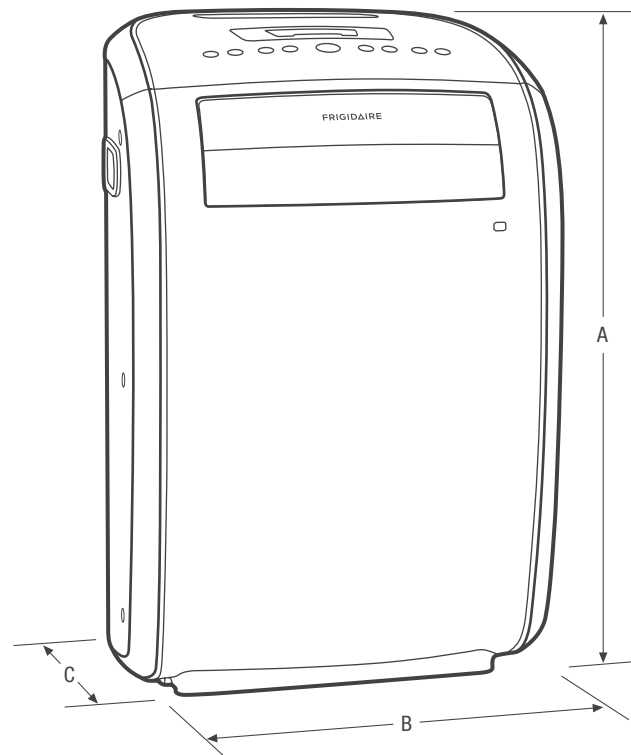

Performance	
BTU (Cool)	7,000
Dehumidification (Pints/Hour)	1.7
Cool Area (Up To Sq. Ft.)	300
Energy Efficiency Ratio	8.4
Electrical	
Volts	115
Amps (Cool)	6.2
Watts (Cool)	830
Length of Power Cord (Min./Max.)	6'/6.5'
Plug Type (NEMA)	LCDI (5-15P)
Features	
Electronic Controls	Ready-Select® Controls
Fan Speeds (Cool/Fan)	3/3
Low Voltage Start-Up	Yes
Auto Cool Function	Yes
Energy Save	
Sleep Mode	Yes
Filter Check	Yes
24-Hour On/Off Timer	Yes
Clean Air Ionizer	
Remote Control	Full-Function
Air CFM (High/Med/Low)	223/196/187
Air Direction Control	Swing
Fresh Air/Exhaust Vent/Closed	No/Yes/No
Filter Type	Antibacterial Mesh
Filter Access	Rear
Warranty¹	Yes
Certifications	
Performance	ASHRAE
Specifications	
Refrigerant	R410a
Shipping Weight (Approx.)	71 Lbs.

¹Warranty 5 year sealed system/1 year full parts and labor.

NOTE: For planning purposes only. Always consult local and national electric and plumbing codes. Refer to Product Installation Guide for detailed installation instructions on the web at frigidaire.ca.

Product Dimensions	
A - Height	28-1/4"
B - Width	17-1/2"
C - Depth	14-5/8"

Accessories information available on the web at frigidaire.ca