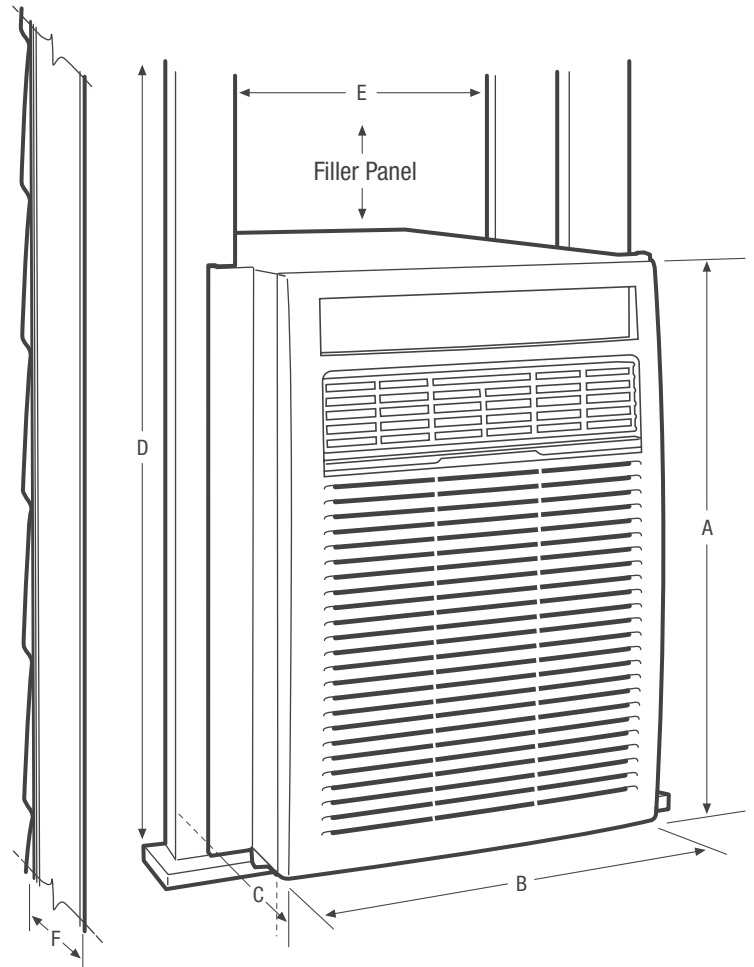

Performance	
BTU (Cool)	10,000
Dehumidification (Pints/Hour)	3.4
Cool Area (Sq. Ft.)	500
Energy Efficiency Ratio	9.5
Electrical	
Volts	115
Amps (Cool)	10.0
Watts (Cool)	1,050
Length of Power Cord (Min./Max.)	6' / 6-1/2'
Plug Type (NEMA)	LCDI (5-15P)
Features	
Electronic Controls	Ready-Select® Controls
Fan Speeds (Cool/Fan)	3/3
Low Voltage Start-Up	Yes
Auto Cool Function	Yes
Energy Save	Yes
Sleep Mode	Yes
Filter Check	Yes
24-Hour On/Off Timer	Yes
Clean Air Ionizer	
Remote Control	Full-Function
Air CFM (High/Med/Low)	339/305/278
Air Direction Control	4-Way
Fresh Air/Exhaust Vent/Closed	No/Yes/Yes
Filter Type	Antibacterial Mesh
Filter Access	Slide-Out
Slide-Out Chassis	
Window Mounting Kit (Included)	Pleated Quick Mount
Warranty¹	Yes
Certifications	
Performance	AHAM
Specifications	
Refrigerant	R410a
Shipping Weight (Approx.)	80 Lbs.

¹Warranty 5 year sealed system/1 year full parts and labor.

NOTE: For planning purposes only. Always consult local and national electric codes. Refer to Product Installation Guide for detailed installation instructions on the web at frigidaire.ca.

Product Dimensions		Window Dimensions	
A - Height	20-1/4"	D - Height (Min.)	21-1/2" / 40"
B - Width	14-1/5"	E - Width	15-1/2"
C - Depth	23-1/2"	Wall Cutout Dimensions	
		F - Max. Wall Thickness	8-1/2"

Accessories information available on the web at frigidaire.ca