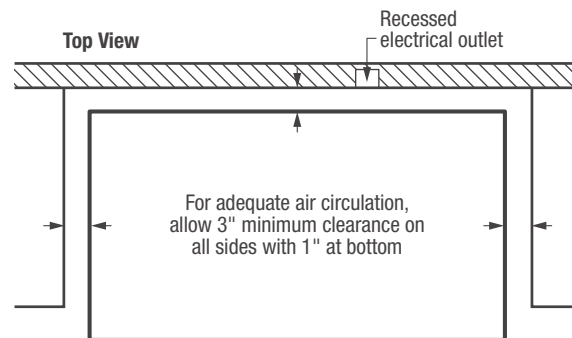

Features	
Defrost	Manual
Adjustable Temperature Control	Yes
Interior Lighting	LED
SpaceWise® Sliding Plastic Basket with Colour-Coordinated Clips	1
Food Organization System	
Defrost Water Drain	Yes
Lid Handle	Yes
Lock with Pop-Out Key	Yes
Power-On Light	Yes
Certifications	
ENERGY STAR®	Yes
CSA Rating	Household
Specifications	
Total Capacity (Cu. Ft.)	15.6
Annual Energy (kWH)	275
Annual Energy Cost (.12/kWH)	33
Power Supply Connection Location	Left Bottom Rear
Voltage Rating	115V / 60Hz / 5A
Connected Load (kW rating) @ 115 Volts¹	.6
Amps @ 115 Volts	5
Minimum Circuit Required (Amps)	15
Shipping Weight (Approx.)	172 Lbs.

¹An electrical supply with grounded three-prong receptacle is required. The power supply circuit must be installed in accordance with current local codes & ordinances.

NOTE: For planning purposes only. Always consult local and national electric codes. Refer to Product Installation Guide for detailed installation instructions on the web at frigidaire.ca.

Product Dimensions	
A - Height (Including Lid)	35"
B - Width	55-3/4"
C - Depth	27-1/2"
Height with Lid Open 90°	60-5/8"

Accessories information available on the web at frigidaire.ca