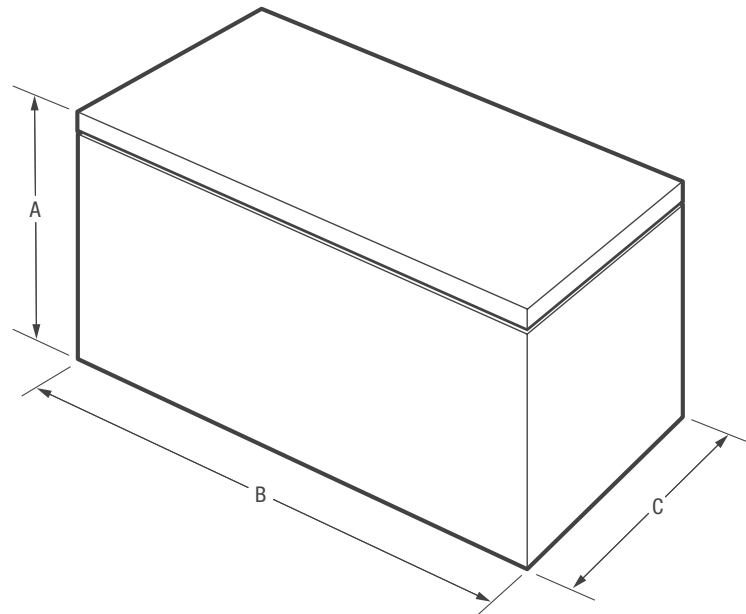

Features	
Defrost	Manual
Adjustable Temperature Control	Yes
Interior Lighting	LED
SpaceWise® Sliding Plastic Basket with Colour-Coordinated Clips	1
Food Organization System	
Defrost Water Drain	Yes
Lid Handle	Yes
Lock with Pop-Out Key	Yes
Power-On Light	Yes
Certifications	
ENERGY STAR®	Yes
CSA Rating	Household
Specifications	
Total Capacity (Cu. Ft.)	15.6
Annual Energy (kWH)	275
Annual Energy Cost (.12/kWH)	33
Power Supply Connection Location	Left Bottom Rear
Voltage Rating	115V / 60Hz / 5A
Connected Load (kW rating) @ 115 Volts¹	.6
Amps @ 115 Volts	5
Minimum Circuit Required (Amps)	15
Shipping Weight (Approx.)	172 Lbs.

¹An electrical supply with grounded three-prong receptacle is required. The power supply circuit must be installed in accordance with current local codes & ordinances.

NOTE: For planning purposes only. Always consult local and national electric codes. Refer to Product Installation Guide for detailed installation instructions on the web at frigidaire.ca.

Product Dimensions	
A - Height (Including Lid)	35"
B - Width	55-3/4"
C - Depth	27-1/2"
Height with Lid Open 90°	60-5/8"

Accessories information available on the web at frigidaire.ca