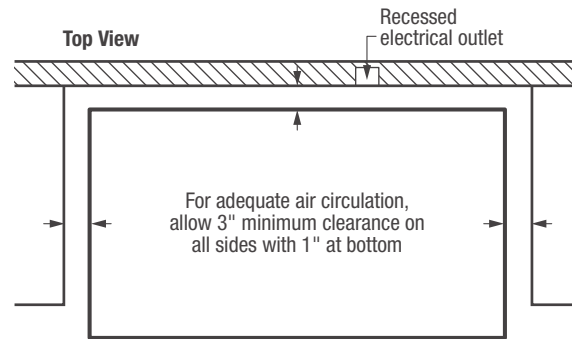

Features	
Defrost	Manual
Adjustable Temperature Control	Yes
Interior Lighting	LED
SpaceWise® Sliding Plastic Basket with Colour-Coordinated Clips	1
Food Organization System	
Defrost Water Drain	Yes
Lid Handle	Yes
Lock with Pop-Out Key	Yes
Power-On Light	Yes
Certifications	
ENERGY STAR®	Yes
CSA Rating	Household
Specifications	
Total Capacity (Cu. Ft.)	15.6
Annual Energy (kWH)	275
Annual Energy Cost (.12/kWH)	33
Power Supply Connection Location	Left Bottom Rear
Voltage Rating	115V / 60Hz / 5A
Connected Load (kW rating) @ 115 Volts¹	.6
Amps @ 115 Volts	5
Minimum Circuit Required (Amps)	15
Shipping Weight (Approx.)	172 Lbs.

¹An electrical supply with grounded three-prong receptacle is required. The power supply circuit must be installed in accordance with current local codes & ordinances.

NOTE: For planning purposes only. Always consult local and national electric codes. Refer to Product Installation Guide for detailed installation instructions on the web at frigidaire.ca.

Product Dimensions	
A - Height (Including Lid)	34-3/8"
B - Width	55-3/4"
C - Depth	29-1/2"
Height with Lid Open 90°	60-5/8"

Accessories information available on the web at frigidaire.ca