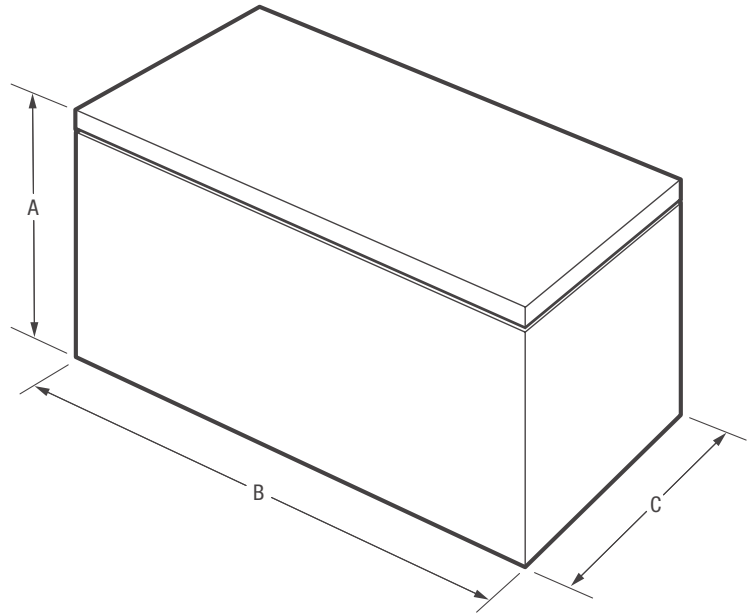

Features	
Defrost	Manual
Adjustable Temperature Control	Yes
Interior Lighting	LED
SpaceWise® Sliding Plastic Basket with Colour-Coordinated Clips	1
Food Organization System	
Defrost Water Drain	Yes
Lid Handle	Yes
Lock with Pop-Out Key	Yes
Power-On Light	Yes
Certifications	
ENERGY STAR®	Yes
CSA Rating	Household
Specifications	
Total Capacity (Cu. Ft.)	15.6
Annual Energy (kWH)	275
Annual Energy Cost (.12/kWH)	33
Power Supply Connection Location	Left Bottom Rear
Voltage Rating	115V / 60Hz / 5A
Connected Load (kW rating) @ 115 Volts¹	.6
Amps @ 115 Volts	5
Minimum Circuit Required (Amps)	15
Shipping Weight (Approx.)	172 Lbs.

¹An electrical supply with grounded three-prong receptacle is required. The power supply circuit must be installed in accordance with current local codes & ordinances.

NOTE: For planning purposes only. Always consult local and national electric codes. Refer to Product Installation Guide for detailed installation instructions on the web at frigidaire.ca.

Product Dimensions	
A - Height (Including Lid)	34-3/8"
B - Width	55-3/4"
C - Depth	29-1/2"
Height with Lid Open 90°	60-5/8"

Accessories information available on the web at frigidaire.ca