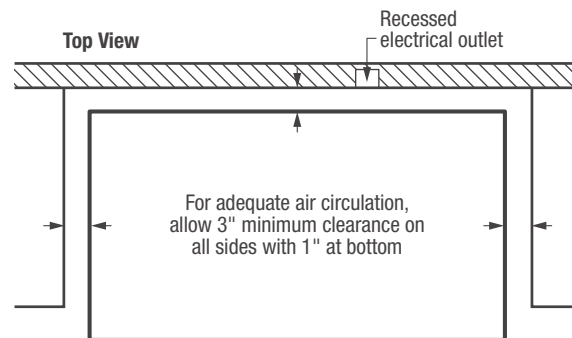

Freezer

FFFC07M1QW

Manual Defrost
7 Cu. Ft. Chest

Product Dimensions

Height (Including Lid)	32-1/2"
Width	37-1/4"
Depth	22"

More Easy-To-Use Features

Manual Defrost

Defrost Water Drain

Power-On Indicator Light

Know at a glance that your freezer is working.

Adjustable Temperature Control

Select the correct temperature for your needs.

Colour-Coordinated Handle

Features	
Defrost	Manual
Adjustable Temperature Control	Yes
Interior Lighting	
Store-More™ Removable Baskets	1
Food Organization System	
Defrost Water Drain	Yes
Lid Handle	Yes
Lock with Pop-Out Key	
Power-On Light	Yes
Certifications	
CSA Rating	Household
Specifications	
Total Capacity (Cu. Ft.)	7.2
Annual Energy (kWH)	254
Annual Energy Cost (.1065/kWH)	\$30
Power Supply Connection Location	Right Bottom Rear
Voltage Rating	120V / 60Hz / 5A
Connected Load (kW rating) @ 120 Volts ¹	.6
Amps @ 120 Volts	5
Minimum Circuit Required (Amps)	15
Shipping Weight (Approx.)	115 Lbs.

¹An electrical supply with grounded three-prong receptacle is required. The power supply circuit must be installed in accordance with local codes & ordinances.

NOTE: For planning purposes only. Always consult local and national electric codes. Refer to Product Installation Guide for detailed installation instructions on the web at frigidaire.ca.

Product Dimensions	
A - Height (Including Lid)	32-1/2"
B - Width	37-1/4"
C - Depth	22"
Height with Lid Open 90°	55-5/16"

Accessories information available on the web at frigidaire.ca