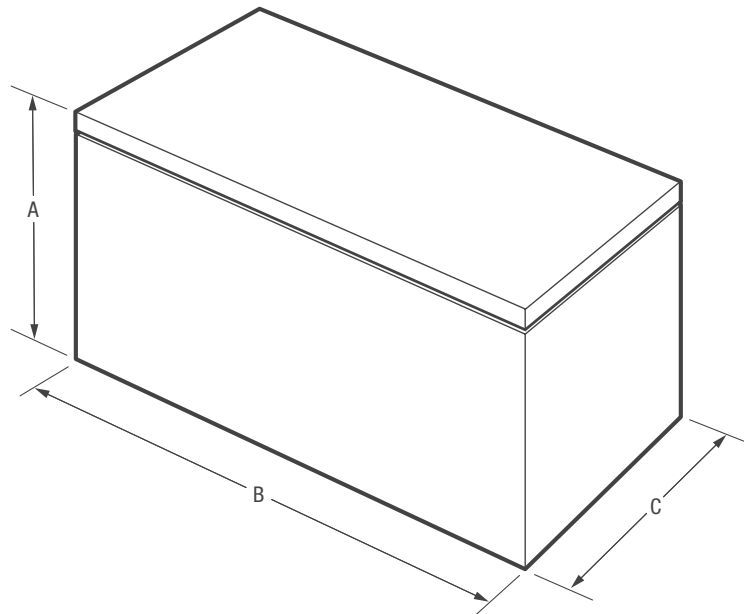

Features	
Defrost	Manual
Adjustable Temperature Control	Yes
Interior Lighting	
Store-More™ Removable Baskets	1
Food Organization System	
Defrost Water Drain	Yes
Lid Handle	Yes
Lock with Pop-Out Key	
Power-On Light	Yes
Certifications	
CSA Rating	Household
Specifications	
Total Capacity (Cu. Ft.)	7.2
Annual Energy (kWH)	254
Annual Energy Cost (.1065/kWH)	$30
Power Supply Connection Location	Right Bottom Rear
Voltage Rating	120V / 60Hz / 5A
Connected Load (kW rating) @ 120 Volts¹	.6
Amps @ 120 Volts	5
Minimum Circuit Required (Amps)	15
Shipping Weight (Approx.)	115 Lbs.

¹An electrical supply with grounded three-prong receptacle is required. The power supply circuit must be installed in accordance with local codes & ordinances.

NOTE: For planning purposes only. Always consult local and national electric codes. Refer to Product Installation Guide for detailed installation instructions on the web at frigidaire.ca.

Product Dimensions	
A - Height (Including Lid)	32-1/2"
B - Width	37-1/4"
C - Depth	22"
Height with Lid Open 90°	55-5/16"

Accessories information available on the web at frigidaire.ca