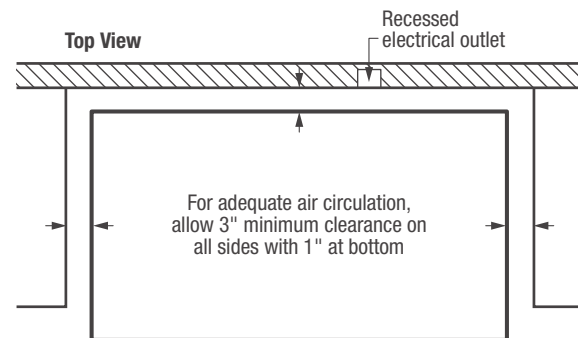

Features	
Defrost	Manual
Adjustable Temperature Control	Yes
Interior Lighting	LED
SpaceWise® Sliding Plastic Basket with Colour-Coordinated Clips	1
Food Organization System	
Defrost Water Drain	Yes
Lid Handle	Yes
Lock with Pop-Out Key	Yes
Power-On Light	Yes
Certifications	
CSA Rating	Household
Specifications	
Total Capacity (Cu. Ft.)	15.6
Annual Energy (kWH)	306
Annual Energy Cost (.12/kWH)	47
Power Supply Connection Location	Left Bottom Rear
Voltage Rating	115V / 60Hz / 5A
Connected Load (kW rating) @ 115 Volts¹	.6
Amps @ 115 Volts	5
Minimum Circuit Required (Amps)	15
Shipping Weight (Approx.)	172 Lbs.

¹An electrical supply with grounded three-prong receptacle is required. The power supply circuit must be installed in accordance with current local codes & ordinances.

NOTE: For planning purposes only. Always consult local and national electric codes. Refer to Product Installation Guide for detailed installation instructions on the web at frigidaire.ca.

Product Dimensions	
A - Height (Including Lid)	35"
B - Width	55-3/4"
C - Depth	27-1/2"
Height with Lid Open 90°	60-5/8"

Accessories information available on the web at frigidaire.ca