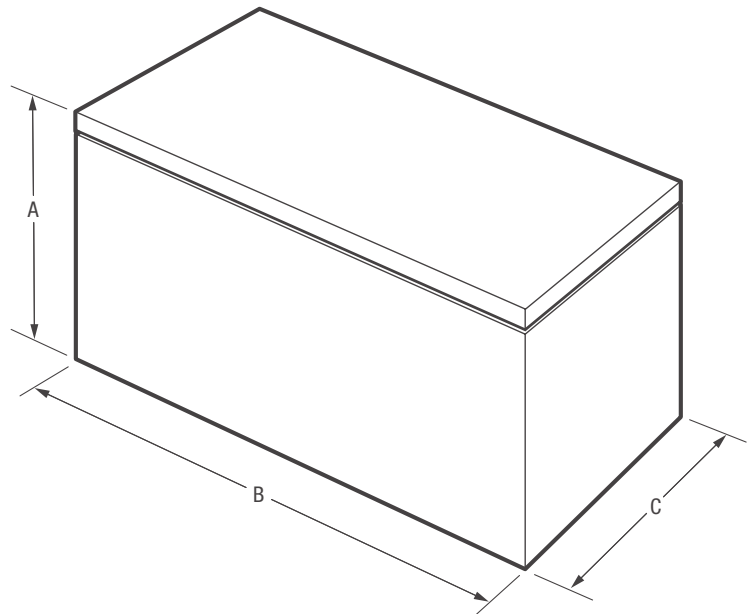

Features	
Defrost	Manual
Adjustable Temperature Control	Yes
Interior Lighting	LED
SpaceWise® Sliding Plastic Basket with Colour-Coordinated Clips	1
Food Organization System	
Defrost Water Drain	Yes
Lid Handle	Yes
Lock with Pop-Out Key	Yes
Power-On Light	Yes
Certifications	
CSA Rating	Household
Specifications	
Total Capacity (Cu. Ft.)	15.6
Annual Energy (kWH)	306
Annual Energy Cost (.12/kWH)	47
Power Supply Connection Location	Left Bottom Rear
Voltage Rating	115V / 60Hz / 5A
Connected Load (kW rating) @ 115 Volts¹	.6
Amps @ 115 Volts	5
Minimum Circuit Required (Amps)	15
Shipping Weight (Approx.)	172 Lbs.

¹An electrical supply with grounded three-prong receptacle is required. The power supply circuit must be installed in accordance with current local codes & ordinances.

NOTE: For planning purposes only. Always consult local and national electric codes. Refer to Product Installation Guide for detailed installation instructions on the web at frigidaire.ca.

Product Dimensions	
A - Height (Including Lid)	35"
B - Width	55-3/4"
C - Depth	27-1/2"
Height with Lid Open 90°	60-5/8"

Accessories information available on the web at frigidaire.ca