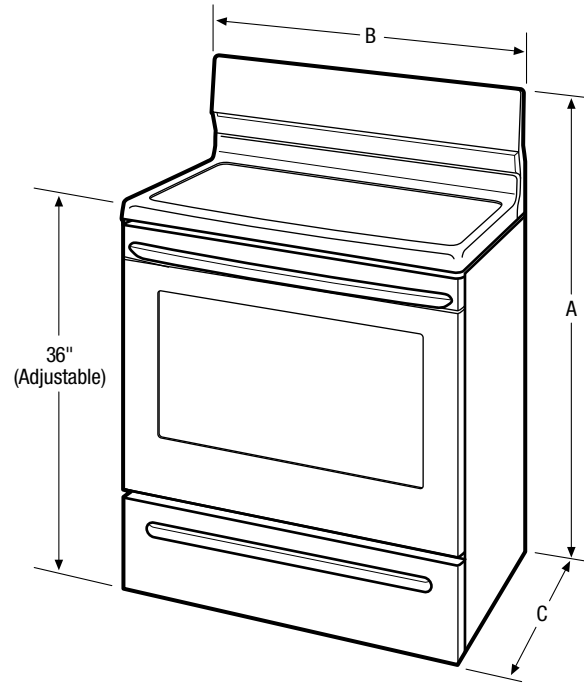

Freestanding Ranges

CFEF2425LS/W

30" Electric

Product Dimensions

Height	48"
Width	24"
Depth	26"

More Easy-To-Use Features

Timed Cook Option

Bright Lighting

One-Touch Self Clean

Start the self-cleaning cycle with just the touch of a button.

Hi/Lo Broil Option

Offers two-position broiling and variable temperature control for more control.

Features	
Oven Control/Timing System	Ready-Select™ Controls
Surface Type	Colour-Coordinated Porcelain
Window	Regular
Exterior Door Finish	Colour-Coordinated
Handle Design	Colour-Coordinated
Exterior Finish	Colour-Coordinated
Convection System	
Cleaning System	Self Clean
Drawer Functionality	Storage
Oven Controls	
Bake	Yes
Broil	Low and High
Add-a-Minute	
Delay Bake	
Self-Clean	Yes
Quick Clean Option	
Delay Clean	
Kitchen Timer	Yes
Timed Cook Option	Yes
Auto Oven Shutoff	
Cooktop Features	
Right Front Coil Element (Watts)	8" - 2,200
Right Rear Coil Element (Watts)	6" - 1,200
Left Front Coil Element (Watts)	6" - 1,200
Left Rear Coil Element (Watts)	6" - 1,200
Center Element (Watts)	
Drip Bowls	
Hot Surface Indicator Light	Yes
Oven Features	
Capacity (Cu. Ft.)	2.9
Oven Light	Yes
Hidden Bake Element	
Rack Configuration	2 Standard
Even Baking System	
Broiling System	Vari-Broil™ Hi/Lo
Bake Element/Broil Element (Watts)	2,400/2,750
Specifications	
Oven Interior (H x W x D)	17-7/8" x 17-7/8" x 15-7/8"
Power Supply Connection Location	Centerline Lower Rear
Voltage Rating	240V / 208V
Connected Load (kW Rating) @ 240/208 Volts	8.6/6.4
Minimum Circuit Required (Amps)	40
Shipping Weight (Approx.)	130 Lbs.

NOTE: Always consult local and national electric codes. Refer to Product Installation Guide for detailed installation instructions on the web at frigidaire.ca.

Product Dimensions	
A - Height	48"
B - Width	24"
C - Depth	26"
Depth with Door Open 90°	45"

Cutout Dimensions	
Height	36"
Width	24"
Depth	24"

Accessories information available on the web at frigidaire.ca