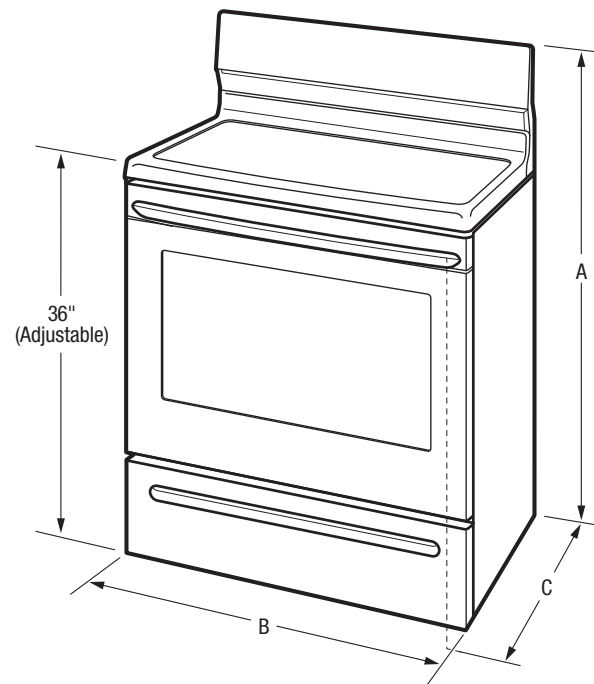

SpaceWise® Triple Expandable Element

Depending on your cooking needs, this convenient 3-in-1 element expands from 6" for small pots to 9" and 12" for larger cookware.

Quick Boil

Get meals on the table faster with Quick Boil 3,000W element.

NOTE: For planning purposes only. Always consult local and national electric codes. Refer to Product Installation Guide for detailed installation instructions on the web at frigidaire.ca.

Product Dimensions	
A - Height (Max.)	46-5/8"
B - Width	29-7/8"
C - Depth (Including Handle)	28-13/32"
Depth with Door Open 90°	48-5/8"

Cabinet Cutout Dimensions	
Height (Standard)	36"
Width (Min.)	30"
Depth (Min.)	24"

Accessories information available on the web at frigidaire.ca