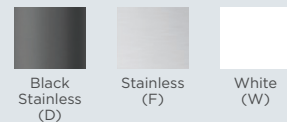

Keep food warm on the cooktop until everything — and everyone — is ready.

Sabbath Mode (Star-K® Certified)

Available in:

Elements	Size	Watts
Right Front	6" / 9" / 12" Expandable	1,200 / 2,000 / 3,000
Right Rear	6"	1,200
Left Front	6" / 9" Expandable	1,400 / 3,000
Left Rear	6"	1,200
Centre	SpaceWise® Warming Zone	100