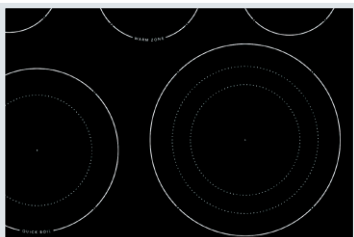

Keep food warm on the cooktop until everything — and everyone — is ready.

Sabbath Mode (Star-K® Certified)

Available in:

Elements	Size	Watts
Right Front	6" / 9" / 12" Expandable	1,200 / 2,000 / 3,000
Right Rear	6"	1,200
Left Front	6" / 9" Expandable	1,400 / 3,000
Left Rear	6"	1,200
Centre	SpaceWise® Warming Zone	100

SpaceWise® Triple Expandable Element

Depending on your cooking needs, this convenient 3-in-1 element expands from 6" for small pots to 9" and 12" for larger cookware.

Quick Boil

Get meals on the table faster with Quick Boil 3,000W element.