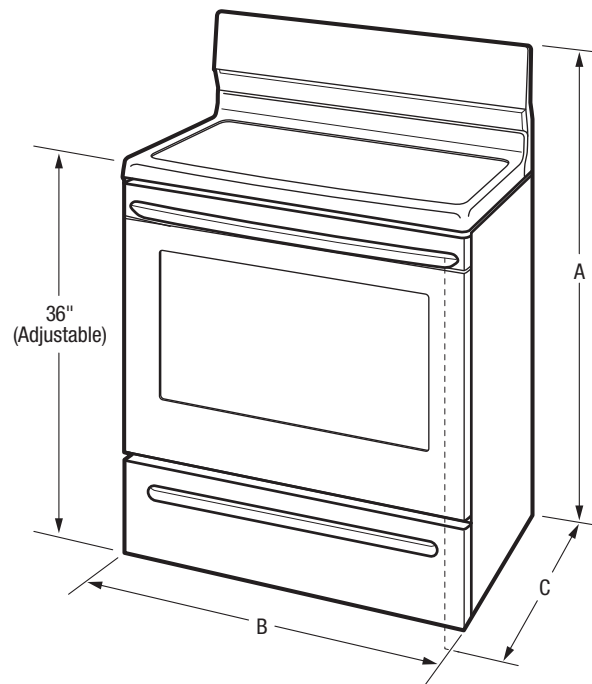

Keep food warm on the cooktop until everything — and everyone — is ready.

Sabbath Mode (Star-K® Certified)

Available in:

Elements	Size	Watts
Right Front	6" / 9" / 12" Expandable	1,200 / 2,000 / 3,000
Right Rear	6"	1,200
Left Front	7" / Bridge	1,800
Left Rear	7" / Bridge	1,800
Left Bridge	SpaceWise® Bridge	800
Centre	SpaceWise® Warming Zone	100

NOTE: For planning purposes only. Always consult local and national electric codes. Refer to Product Installation Guide for detailed installation instructions on the web at frigidaire.ca.

Product Dimensions	
A - Height (Max.)	46-5/8"
B - Width	29-7/8"
C - Depth (Including Handle)	28-13/32"
Depth with Door Open 90°	48-5/8"