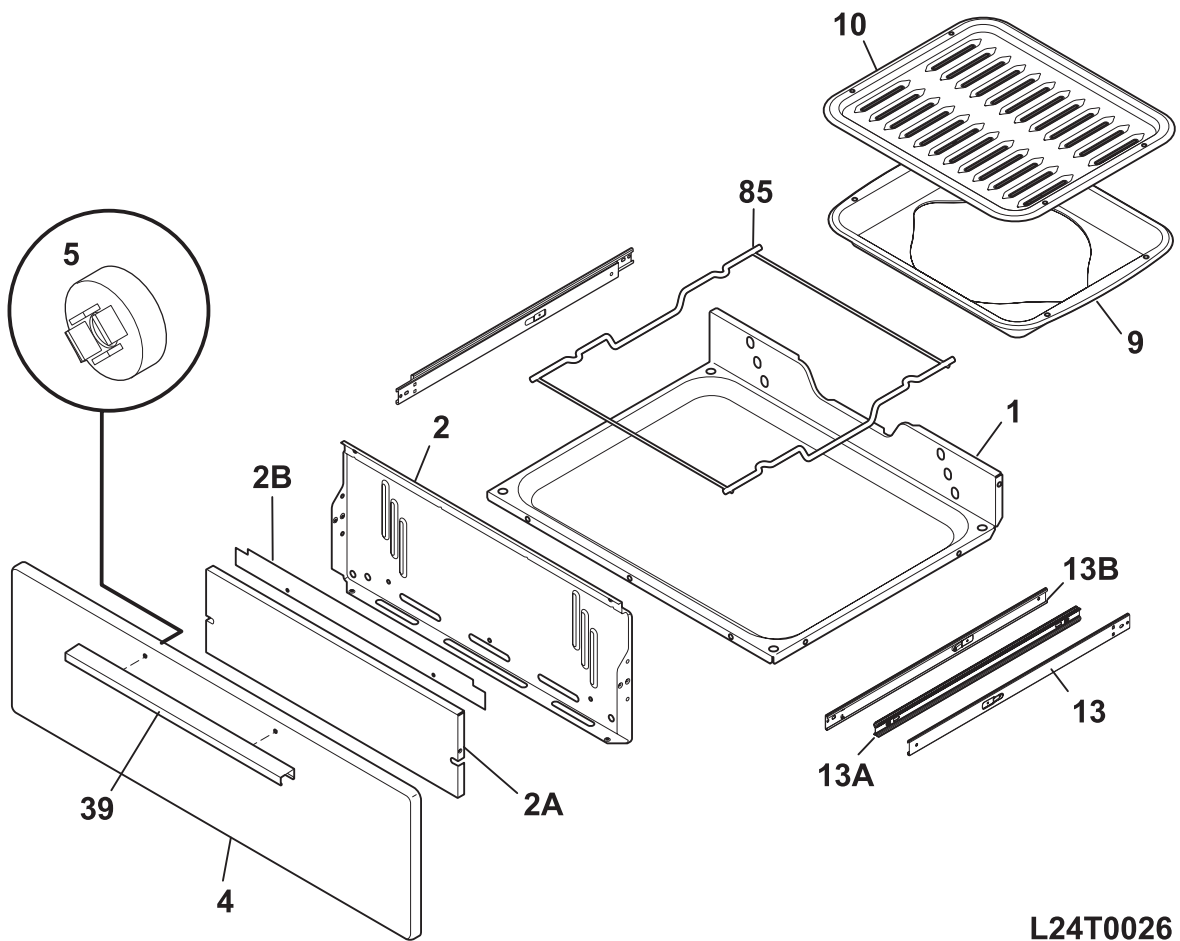

TOP/DRAWER

L24T0026

TOP/DRAWER

POS. NO	PART NO	DESCRIPTION
1	316110201	Carriage,low broil
2	316236401	Liner,low broil
2A	316110800	Shield,broiler
2B	316237600	Shield,low broil ,top
4	316231211	Panel,drawer ,white
5	316129100	Fastener,push-in nut ,nylon ,spacer
9	316081900	Pan,broiler
10	316082000	Insert,broiler pan
13	316111502	Glide,low broil ,chassis
13A	316111600	Glide,low broil ,inner
13B	316111501	Glide,low broil ,outer
16	316104301	Main Top,white
17	316066900	Rod,maintop support
18	08067747	Bracket,hinge ,main top RH
18A	08067746	Bracket,hinge ,main top LH
20	316055800	Grate,(4)
25	316104500	Cover,vent ,chrome
39	316019514	Handle,drawer ,chrome
85	316115600	Rack,low broil
*	316021108	Screw,cup pt ,8-18 x 0.375 ,chrome
*	316021109	Screw,8-18 x 0.5 ,chrome
*	316021110	Screw,8-18 x 0.5 ,black
*	316021120	Screw,shoulder head ,8-18 x 5/8 ,(2) ,square drive
*	5303280311	Screw,wafer hd sq dr ,10-32 x 0.312