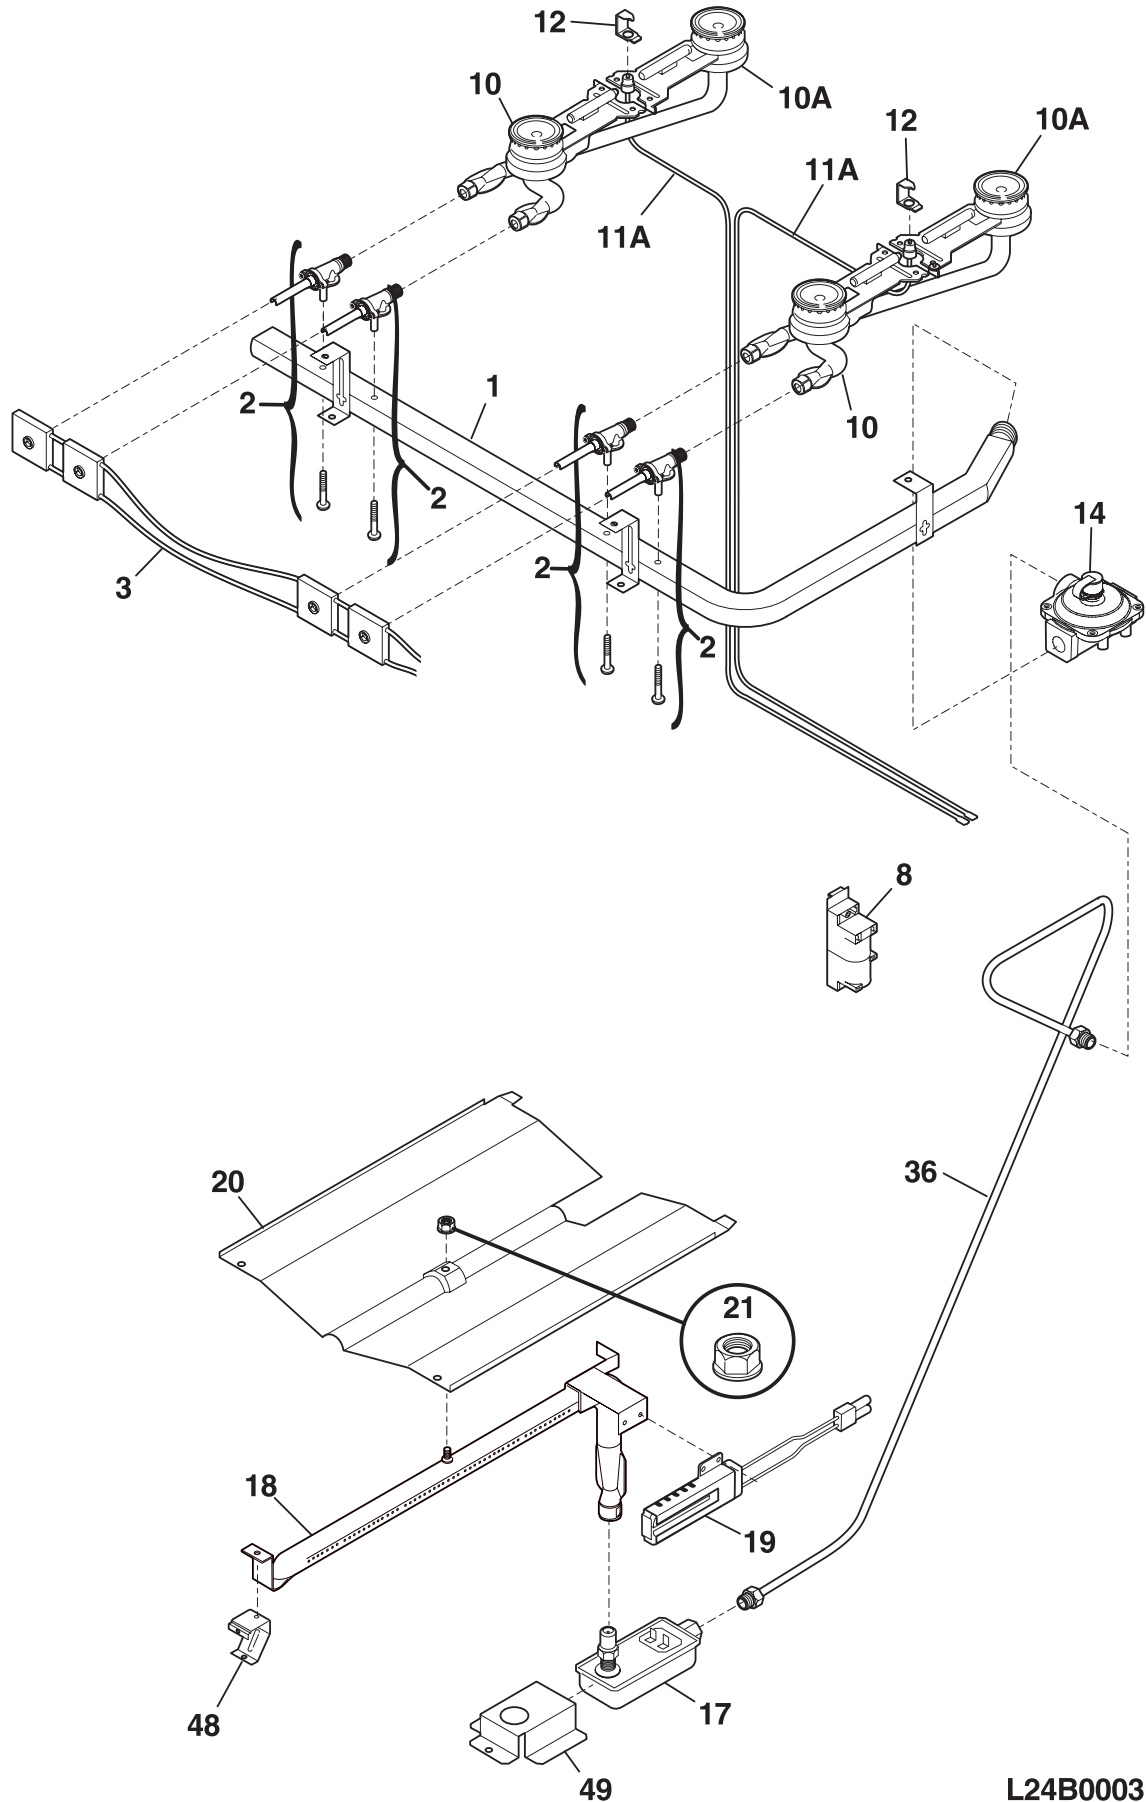

**BURNER**

**L24B0003**

**BURNER**

<b>POS. NO</b>	<b>PART NO</b>	<b>DESCRIPTION</b>
1 #	316134400	Pipe,manifold
2 #	5303935189	Valve,top burner ,2 position ,w/mtg screw
*	316134300	Screw,10-24 ,valve mounting
3	316001828	Wiring Harness,ignitor ,with switches
8 #	316135700	Module,spark
10 #	316103800	Burner,top ,front ,venturi ring
10A#	316103801	Burner,top ,rear ,venturi ring
11A#	316081705	Ignitor,top burner ,50"
12	3016993	Retainer,ignitor
14 #	316091705	Regulator,pressure
14*	316021104	Screw,hex ,8-18 x 3/8 ,nick ,(3) ,regulator brkt
17 #	3203459	Valve,safety
18 #	316114300	Burner,oven
19 #	5303935066	Ignitor,oven kit ,w/nut & instr
20	3203265	Baffle,oven burner
21	5303013272	Nut,hex head sems
36	316065004	Tubing,3/8 ,alum
48	3018603	Bracket,support ,oven burner
49	3131438	Bracket,safety valve
*	5303271648	Screw,wafer hd sq dr ,8-18AB x 0.5