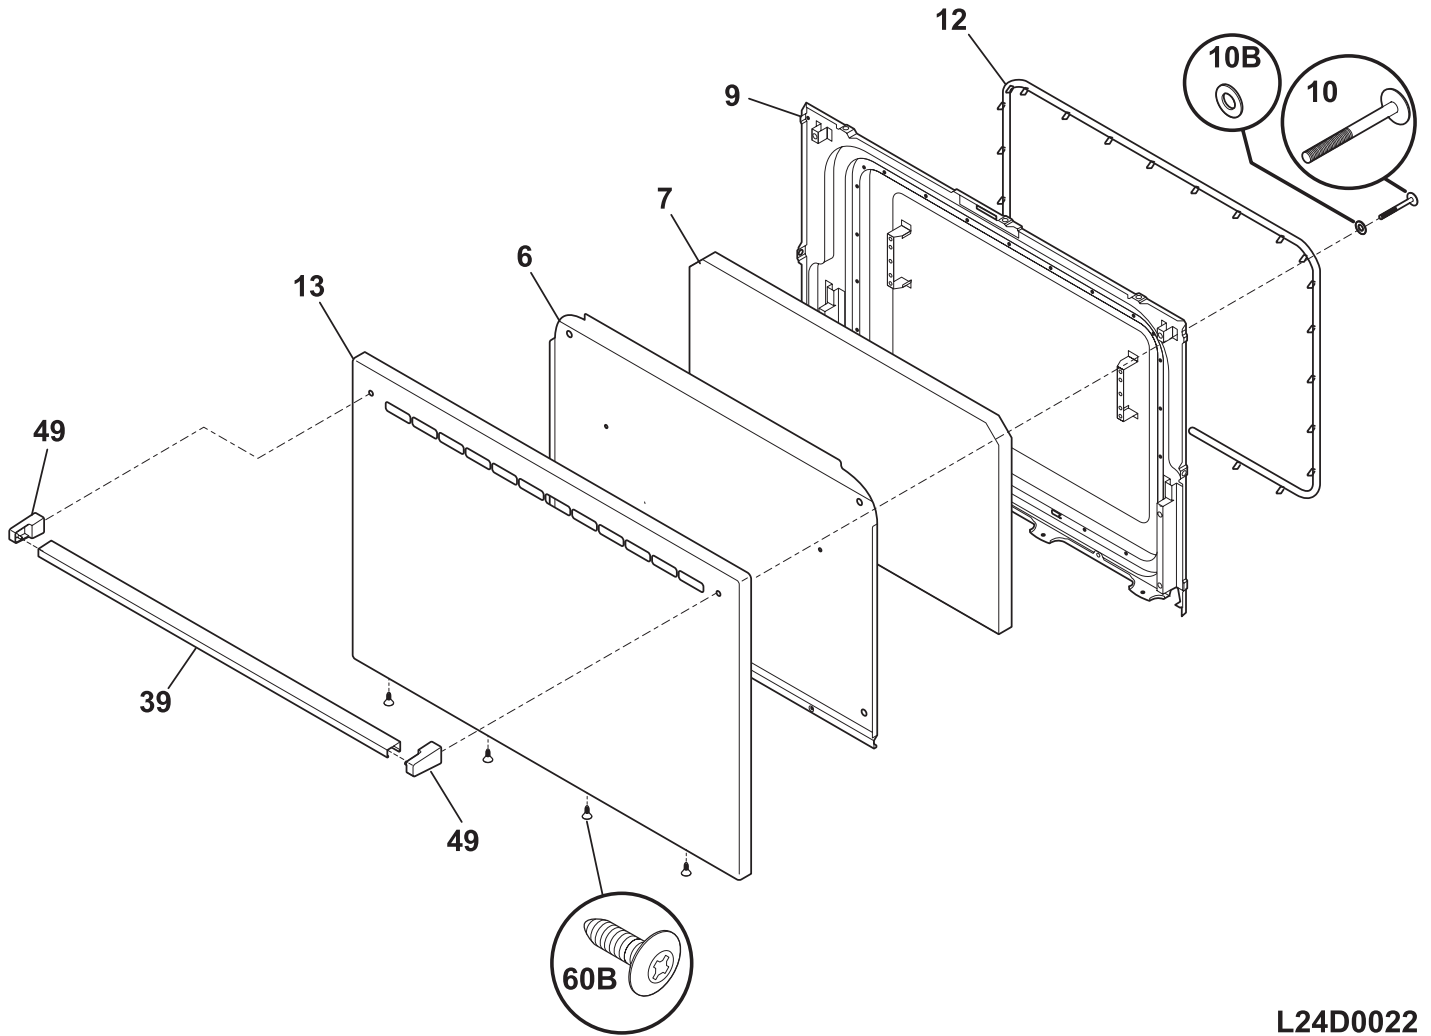

DOOR

L24D0022

DOOR

POS. NO	PART NO	DESCRIPTION
6	316222705	Shield,wool ,oven door
7	316236801	Insulation,oven door
9	316230603	Liner,oven door
10	316001009	Screw,waf hd sq ,10-24 x 1.88 ,(2) ,handle mtg
10B	316008401	Washer,3/4 OD x 1/4 ID ,steel
12	316239700	Seal,oven door
13	316202603	Panel,oven door ,white
39	316020204	Handle,door ,black ,oven
49	316137003	End Cap,handle ,black ,(2)
60B	316021110	Screw,8-18 x 0.5 ,black
*	316221001	Label,anti-tip
*	316021109	Screw,8-18 x 0.5 ,chrome
*	5303271648	Screw,wafer hd sq dr ,8-18AB x 0.5
*	5303280311	Screw,wafer hd sq dr ,10-32 x 0.312
*	5303285179	Screw,wafer head ,8-32T x 0.500 ,black