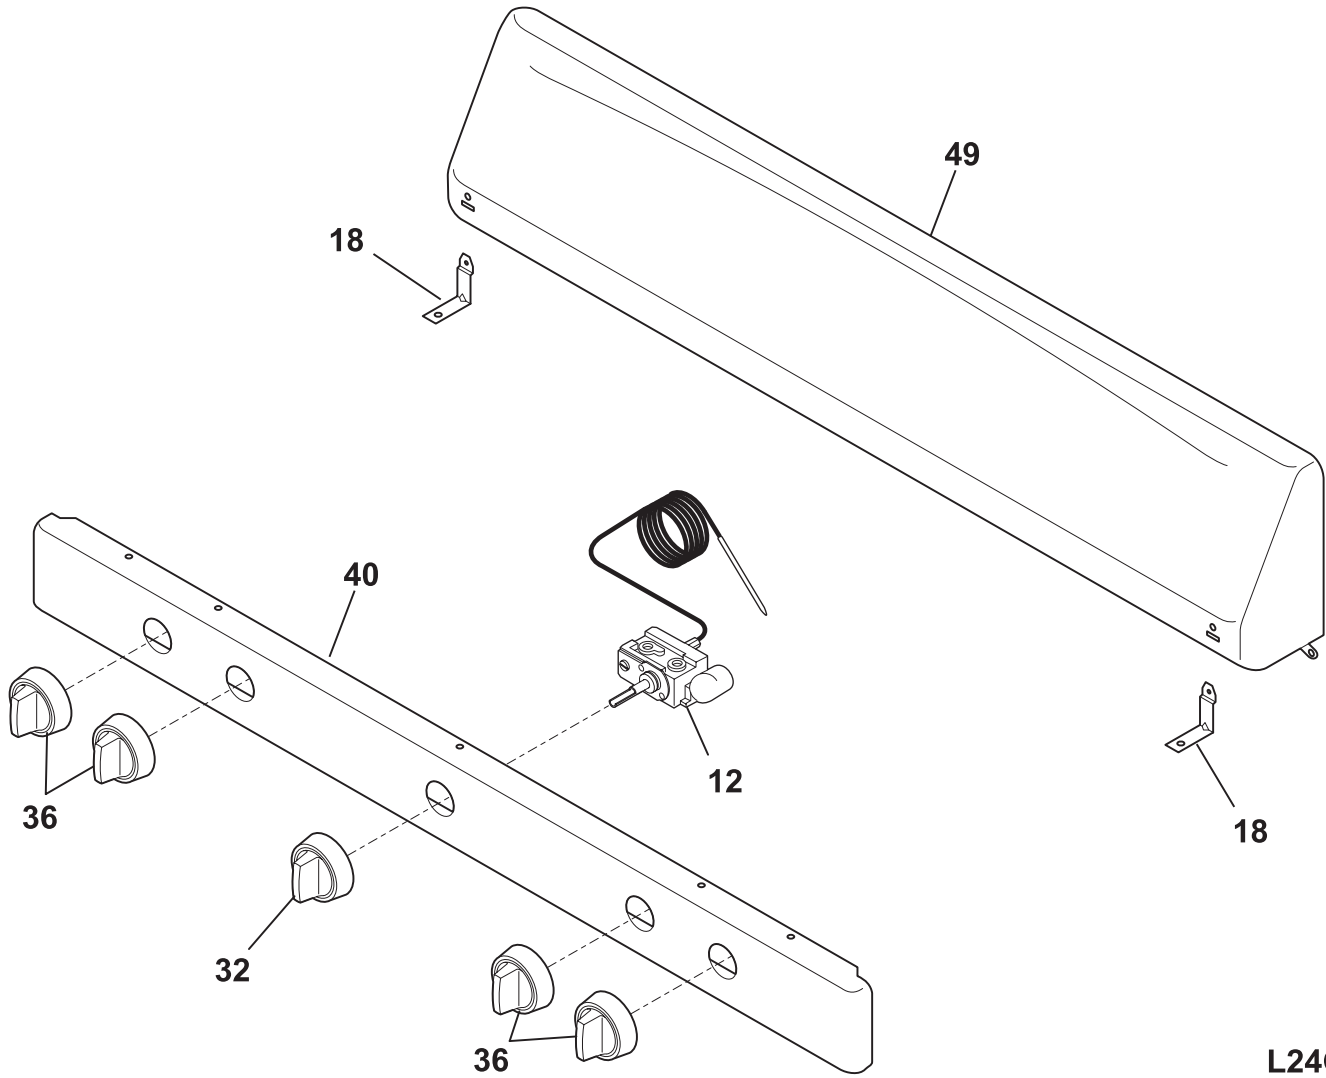

**BACKGUARD**

**L24G0030**

**BACKGUARD**

---

<b>POS. NO</b>	<b>PART NO</b>	<b>DESCRIPTION</b>
12 #	316032404	Thermostat
12*	316097602	Insulator
18	316263900	Bracket,backguard
32	316102300	Knob,thermostat ,black
36	316009008	Knob,top valve ,black ,(4)
40	316201840	Panel,manifold ,black
49	316263802	Panel,backguard ,white
*	316021108	Screw,cup pt ,8-18 x 0.375 ,chrome
*	316021109	Screw,8-18 x 0.5 ,chrome
*	316021110	Screw,8-18 x 0.5 ,black

**BURNER**

**L24B0003**

**BURNER**

<b>POS. NO</b>	<b>PART NO</b>	<b>DESCRIPTION</b>
1 #	316134400	Pipe,manifold
2 #	5303935189	Valve,top burner ,2 position ,w/mtg screw
*	316134300	Screw,10-24 ,valve mounting
3	316001828	Wiring Harness,ignitor ,with switches
8 #	316135700	Module,spark
10 #	316103800	Burner,top ,front ,venturi ring
10A#	316103801	Burner,top ,rear ,venturi ring
11A#	316081705	Ignitor,top burner ,50"
12	3016993	Retainer,ignitor
14 #	316091705	Regulator,pressure
14*	316021104	Screw,hex ,8-18 x 3/8 ,nick ,(3) ,regulator brkt
17 #	3203459	Valve,safety
18 #	316114300	Burner,oven
19 #	5303935066	Ignitor,oven kit ,w/nut & instr
20	3203265	Baffle,oven burner
21	5303013272	Nut,hex head sems
36	316065004	Tubing,3/8 ,alum
48	3018603	Bracket,support ,oven burner
49	3131438	Bracket,safety valve
*	5303271648	Screw,wafer hd sq dr ,8-18AB x 0.5