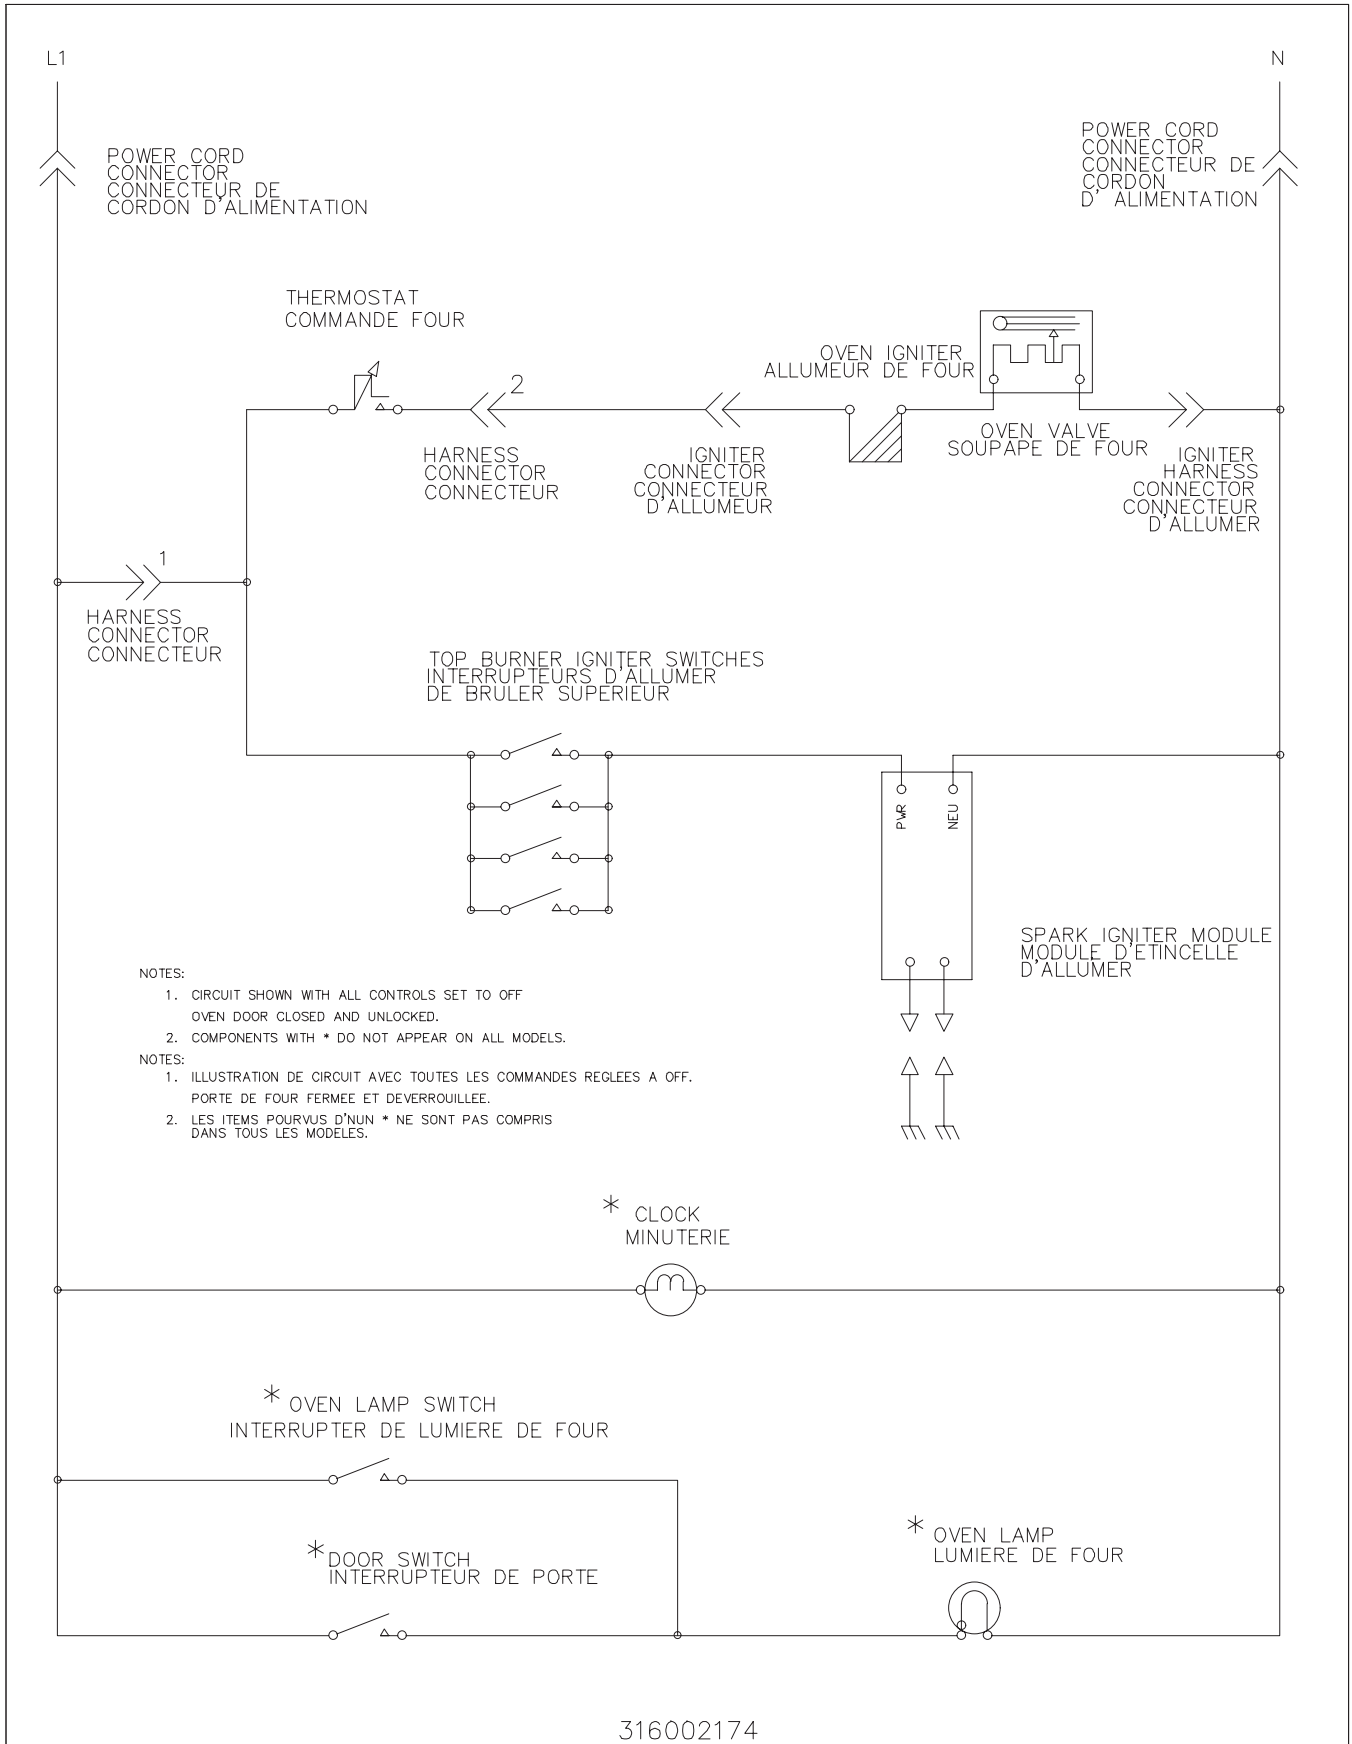

**BURNER**

**L24B0003**

**BURNER**

<b>POS. NO</b>	<b>PART NO</b>	<b>DESCRIPTION</b>
1 #	316134400	Pipe,manifold
2 #	5303935189	Valve,top burner ,2 position ,w/mtg screw
*	316134300	Screw,10-24 ,valve mounting
3	316001828	Wiring Harness,ignitor ,with switches
8 #	316135700	Module,spark
10 #	316103800	Burner,top ,front ,venturi ring
10A#	316103801	Burner,top ,rear ,venturi ring
11A#	316081705	Ignitor,top burner ,50"
12	3016993	Retainer,ignitor
14 #	316091705	Regulator,pressure
14*	316021104	Screw,hex ,8-18 x 3/8 ,nick ,(3) ,regulator brkt
17 #	3203459	Valve,safety
18 #	316114300	Burner,oven
19 #	5303935066	Ignitor,oven kit ,w/nut & instr
20	3203265	Baffle,oven burner
21	5303013272	Nut,hex head sems
36	316065004	Tubing,3/8 ,alum
48	3018603	Bracket,support ,oven burner
49	3131438	Bracket,safety valve
*	5303271648	Screw,wafer hd sq dr ,8-18AB x 0.5

WIRING SCHEMATIC

WIRING DIAGRAM