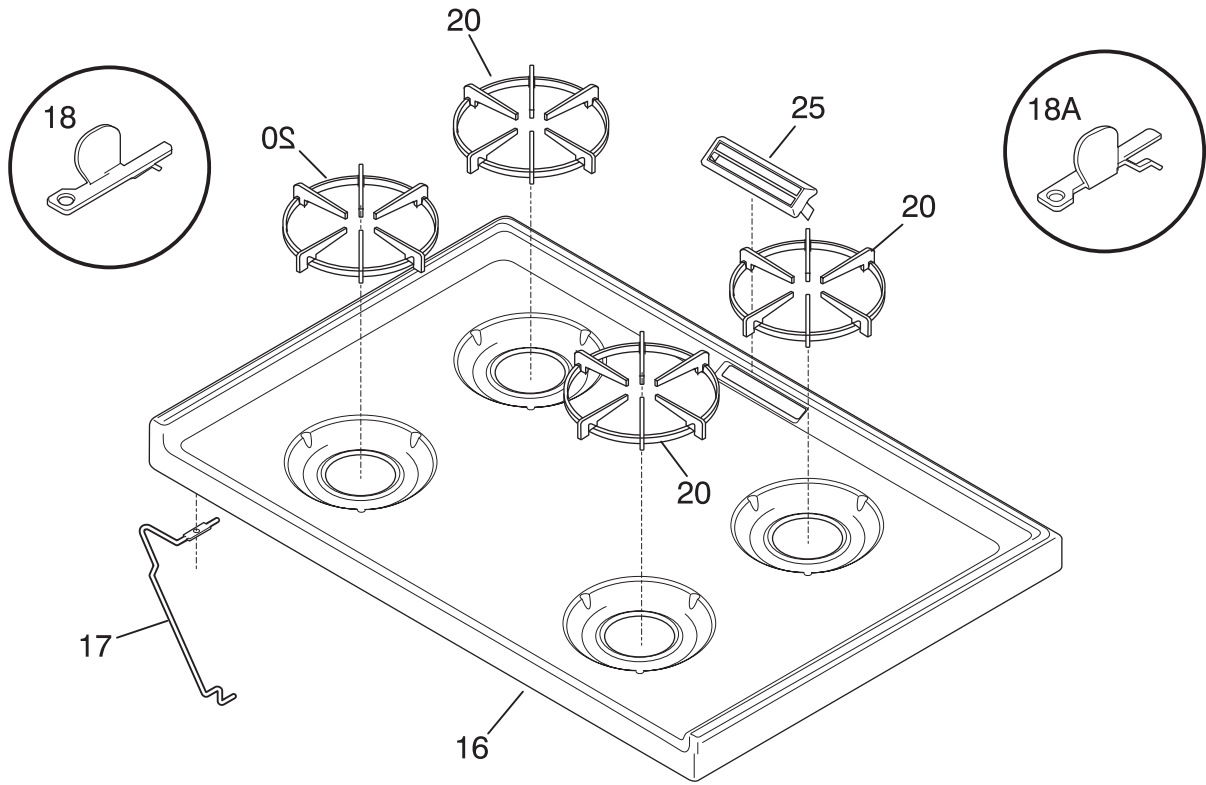

TOP/DRAWER

L24T0026

TOP/DRAWER

POS. NO	PART NO	DESCRIPTION
1	316110201	Carriage,low broil
2	316236401	Liner,low broil
2A	316110800	Shield,broiler
2B	316237600	Shield,low broil ,top
4	316231211	Panel,drawer ,white
5	316129100	Fastener,push-in nut ,nylon ,spacer
9	316081900	Pan,broiler
10	316082000	Insert,broiler pan
13	316111502	Glide,low broil ,chassis
13A	316111600	Glide,low broil ,inner
13B	316111501	Glide,low broil ,outer
16	316104301	Main Top,white
17	316066900	Rod,maintop support
18	08067747	Bracket,hinge ,main top RH
18A	08067746	Bracket,hinge ,main top LH
20	316055800	Grate,(4)
25	316104500	Cover,vent ,chrome
39	316019514	Handle,drawer ,chrome
85	316115600	Rack,low broil
*	316021108	Screw,cup pt ,8-18 x 0.375 ,chrome
*	316021109	Screw,8-18 x 0.5 ,chrome
*	316021110	Screw,8-18 x 0.5 ,black
*	316021120	Screw,shoulder head ,8-18 x 5/8 ,(2) ,square drive
*	5303280311	Screw,wafer hd sq dr ,10-32 x 0.312