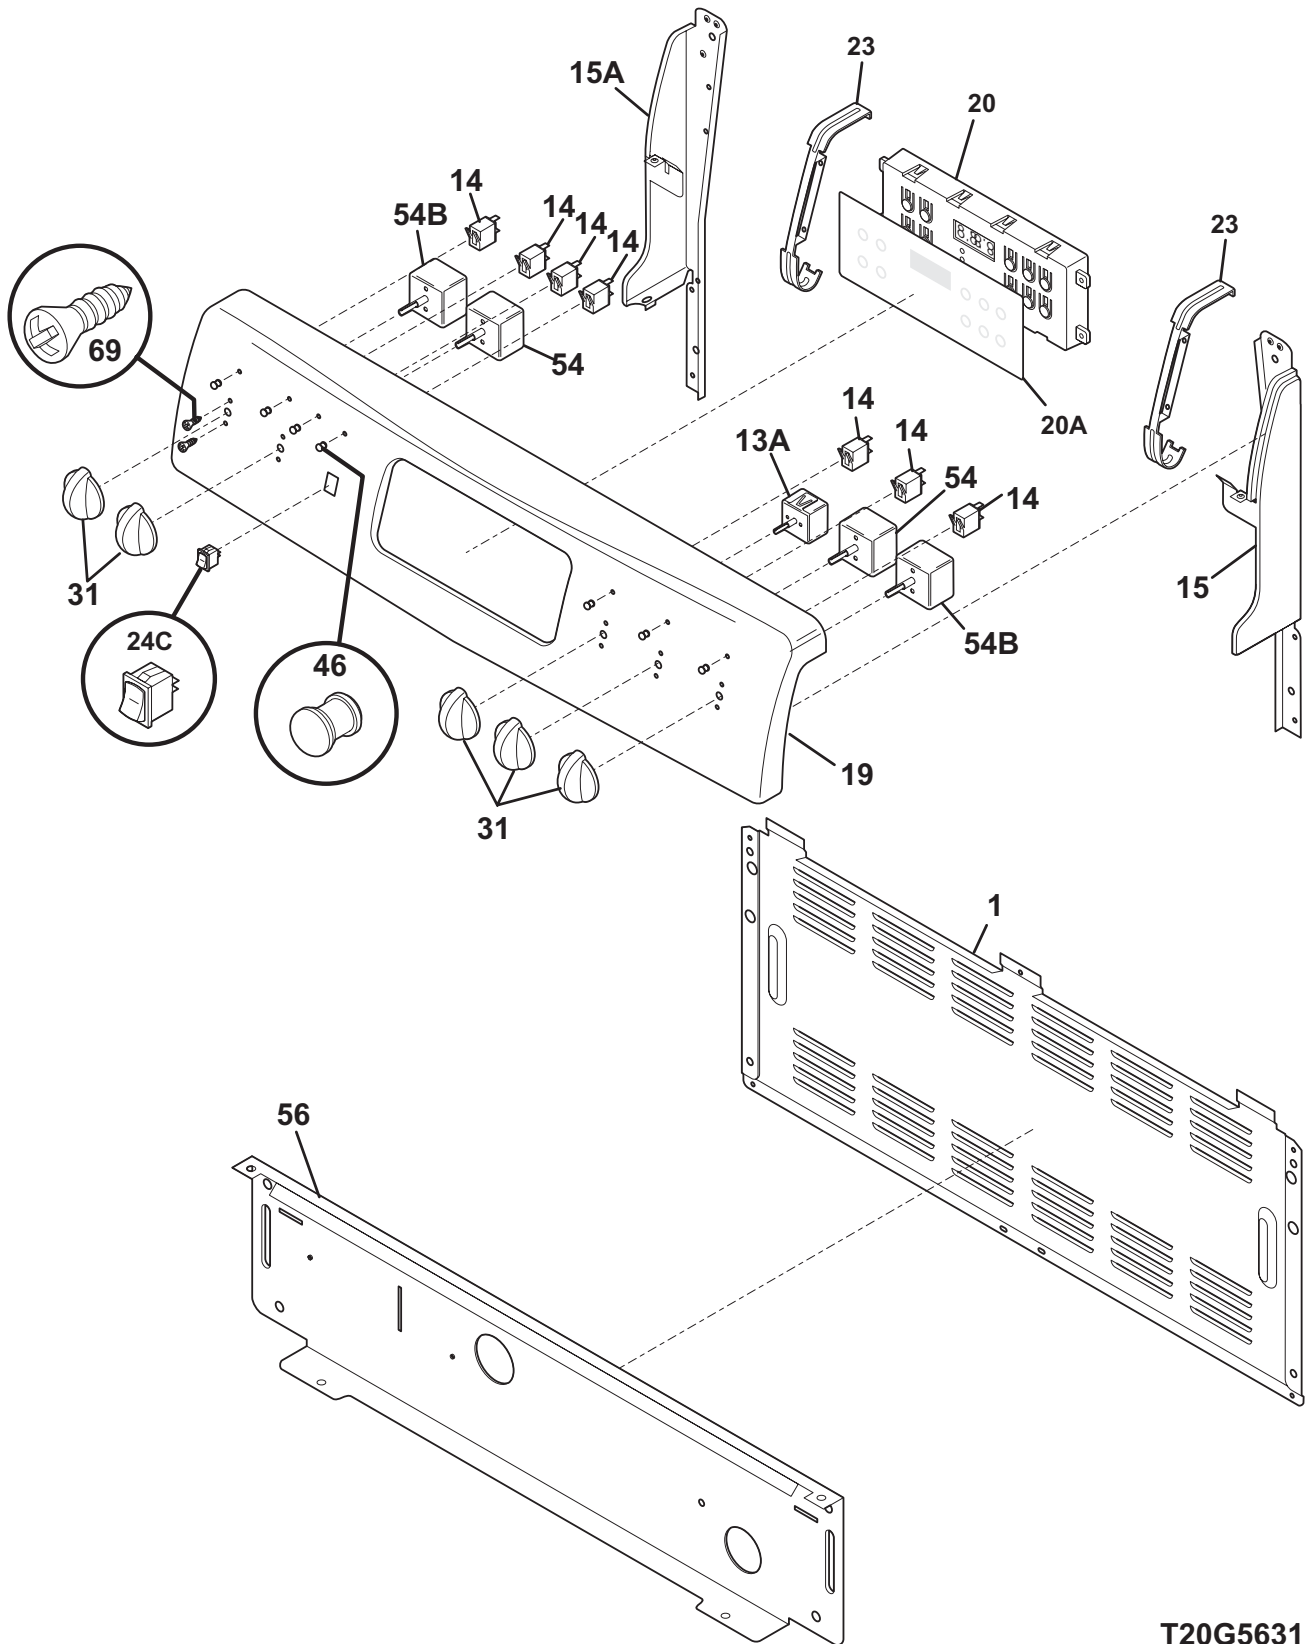

Model No.
GLEF384G

Copyright © 2008 Electrolux Home Products, Inc.
 All rights reserved.

BACKGUARD

T20G5631

BACKGUARD

Model Index: A GLEF384G (GLEF384GBA)
 B GLEF384G (GLEF384GOA)
 C GLEF384G (GLEF384GSA)

POS. NO	PART NO.		DESCRIPTION
1	316416100	A B C	Shield, backguard, rear wall
13A	316095503	A B C	Switch, infinite, warmer
14	316022500	A B C	Light/Lamp, indicator, 125 V
15	316411405	A - -	Support, backguard, black, RH
15	316411407	- B -	Support, backguard, bisque, RH
15	316411403	- - C	Support, backguard, white, RH
15A	316411404	A - -	Support, backguard, black, LH
15A	316411406	- B -	Support, backguard, bisque, LH
15A	316411402	- - C	Support, backguard, white, LH
19	316424140	A - -	Panel, control, black
19	316424139	- B -	Panel, control, bisque
19	316424141	- - C	Panel, control, white
20 #	316418305	A B C	Clock/Timer, electronic, ES340
20A	316419303	A - -	Overlay, clock, black, ES340
20A	316419305	- B -	Overlay, clock, bisque, ES340
20A	316419304	- - C	Overlay, clock, white, ES340
23	316419200	A B C	Bracket-clock mtg,
24C#	316259800	A - -	Switch-rocker, black
24C#	316259802	- B -	Switch-rocker, bisque
24C#	316259801	- - C	Switch-rocker, white
31	316223002	A - -	Knob, control, black
31	316223003	- B -	Knob, control, bisque
31	316223000	- - C	Knob, control, white
46	316437800	A B C	Lens-light/lamp, indicator, clear
54 #	316436000	A B C	Switch, infinite, small element
54B#	316238200	A B C	Switch, infinite, dual
56	316234013	A - -	Shield, backguard, black, inner
56	316234014	- B -	Shield, backguard, bisque, inner
56	316234012	- - C	Shield, backguard, white, inner
69	5303288565	A B C	Screw, truss sqdr, 8-32 x 3/16, switch mtg
*	316021105	A B C	Screw, hex head cup pt, 8-18 x 0.375, black
*	316021109	A B C	Screw, 8-18 x 0.5, chrome
*	316021110	A B C	Screw, 8-18 x 0.5, black