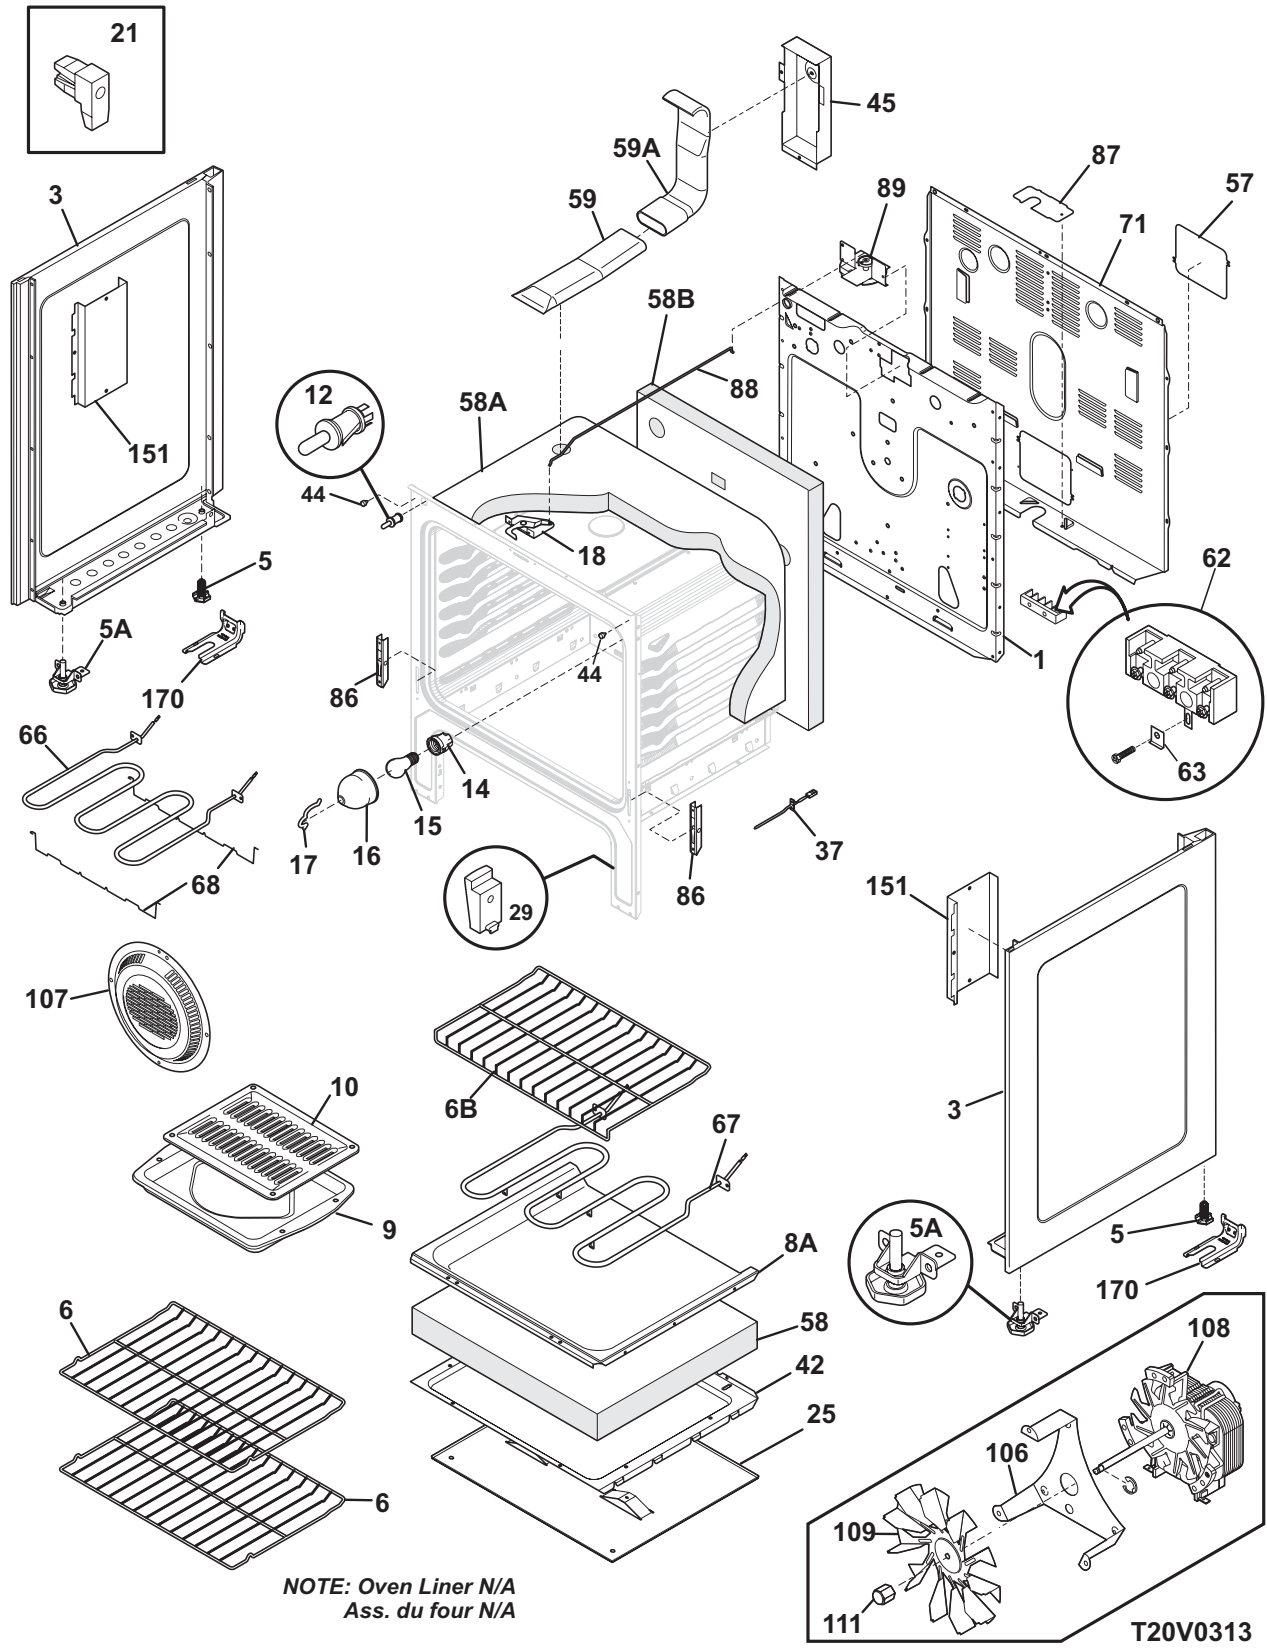

BODY

NOTE: Oven Liner N/A
Ass. du four N/A

BODY

Model Index: A GLEF384G (GLEF384GBA)
 B GLEF384G (GLEF384GOA)
 C GLEF384G (GLEF384GSA)

POS. NO	PART NO.		DESCRIPTION
108#	316415800	A B C	Motor, fan
109	316136400	A B C	Blade, fan
110	316136500	A B C	Washer, flat
111	316136600	A B C	Nut, fan retainer
151	316404600	A B C	Shield, bodyside
170	316112003	A B C	Anti Tip Kit, assembly
170*	316107200	A B C	Bracket, anti-tip
170*	316112500	A B C	Template, anti-tip
170*	316116000	A B C	Screw, concrete, 1.75", anti-tip brkt
* #	316443021	A B C	Wiring Harness, main
*	316231800	A B C	Cover, hole, conv. element
*	5303321321	A - -	Paint, touch-up, black
*	5304414035	- B -	Paint, touch-up, bisque
*	5303321319	- - C	Paint, touch-up, white
*	316021105	A B C	Screw, hex head cup pt, 8-18 x 0.375, black
*	316021110	A B C	Screw, 8-18 x 0.5, black
*	316021132	A B C	Screw, 8-18 X 11/16, black
*	316089500	A B C	Screw, 10-16 x .486
*	5303271648	A B C	Screw, wafer hd sq dr, 8-18AB x 0.5
*	5303285179	A B C	Screw, wafer head, 8-32T x 0.500, black
*	5308014215	A B C	Screw, 6-20 x 0.312