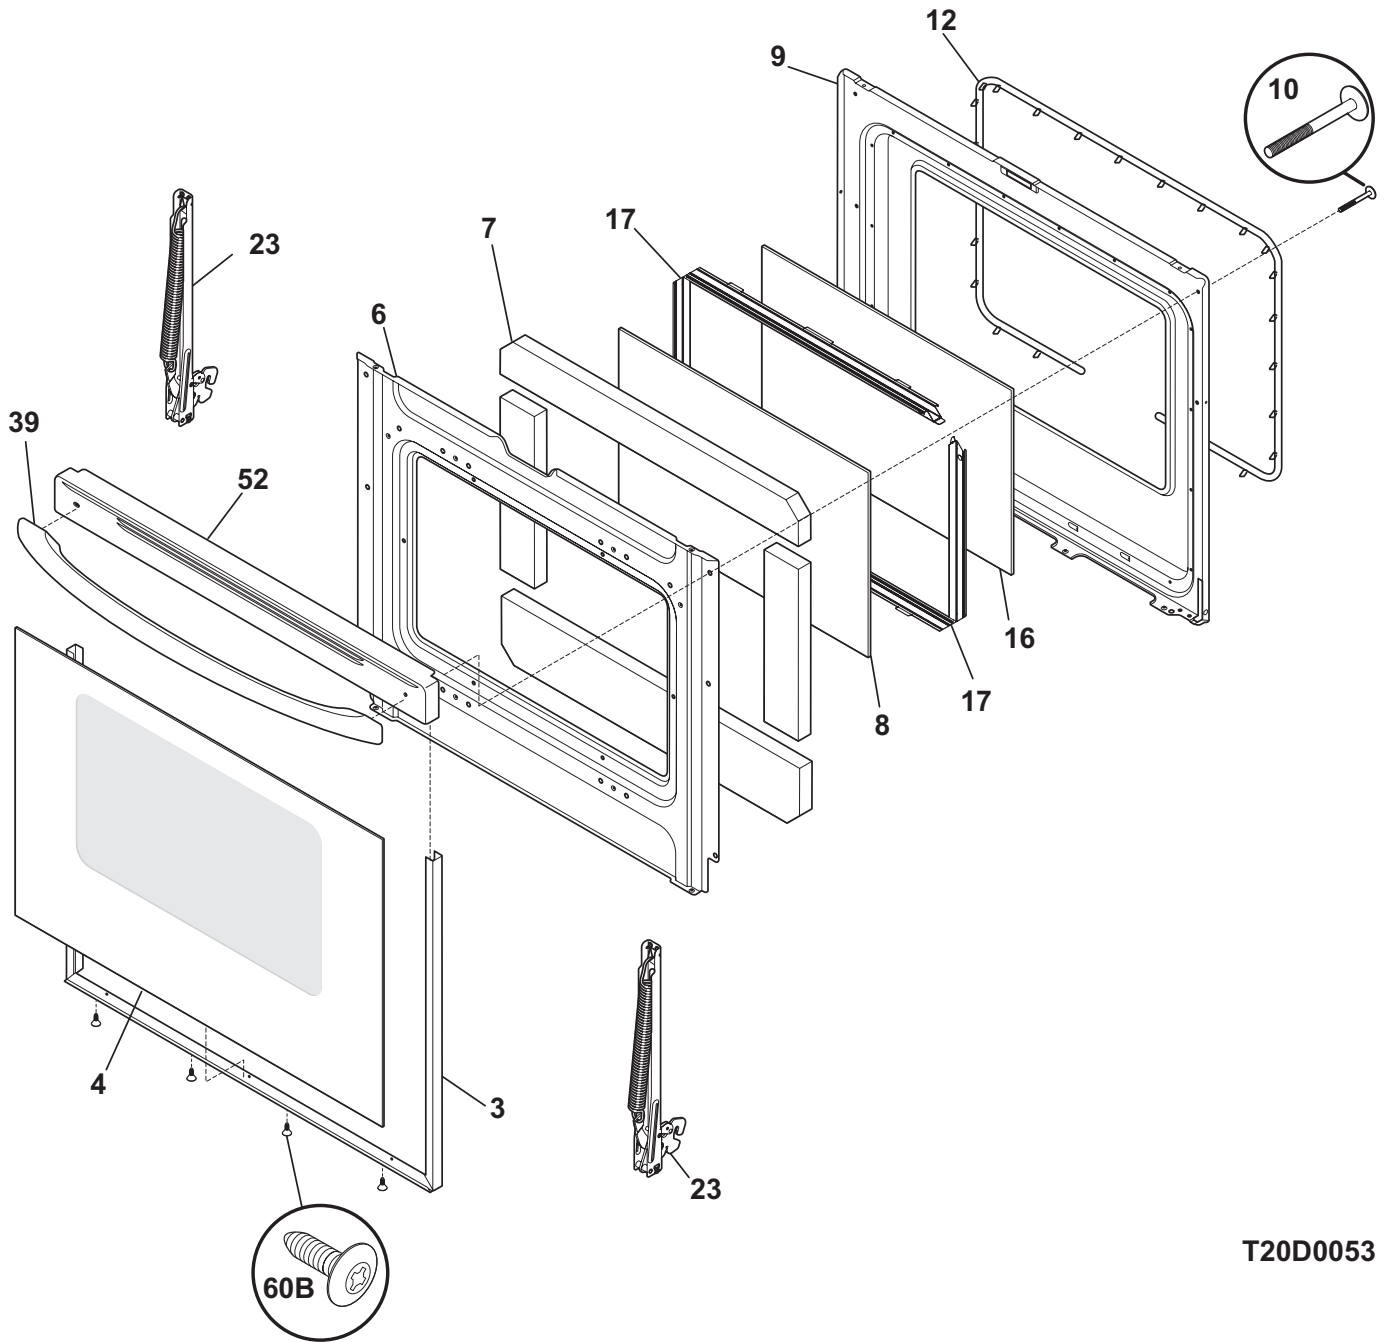

DOOR

T20D0053

DOOR

Model Index: A GLEF384G (GLEF384GBA)
B GLEF384G (GLEF384GOA)
C GLEF384G (GLEF384GSA)

POS. NO	PART NO.		DESCRIPTION
3	5303935245	A - -	Trim kit-door, 3 sided, black, w/tape
3	5303935244	- B -	Trim kit-door, 3 sided, bisque, w/tape
3	5303935243	- - C	Trim kit-door, 3 sided, white, w/tape
4	316406401	A - -	Glass, oven door, black, outer
4	316406402	- B -	Glass, oven door, bisque, outer
4	316406400	- - C	Glass, oven door, white, outer
6	316406307	A B C	Shield, wool
7	316405600	A B C	Insulation, oven door
8	316117500	A B C	Glass, oven door, heat barrier
9	316423701	A B C	Liner, oven door
10	316433300	A B C	Screw, 10-14 x 2.125", handle mtg.
10*	316008401	A B C	Washer, 3/4 OD x 1/4 ID, steel
12	316405000	A B C	Seal, oven door
16	316117501	A B C	Glass, oven door, inner
17	316402403	A B C	Spacer, door glass, (2)
23	316456303	A B C	Hinge, oven door, blue titan, (2)
23*	316418900	A B C	Screw, sims lp, #8-32 x 5/16", black
39	316270200	A - -	Handle, door, black
39	316270202	- B -	Handle, door, bisque
39	316270201	- - C	Handle, door, white
52	316468401	A - -	Cap, door trim, black
52	316468402	- B -	Cap, door trim, bisque
52	316468400	- - C	Cap, door trim, white
60B	316021110	A B C	Screw, 8-18 x 0.5, black
*	316433603	A B C	Label, anti-tip
*	316021109	A B C	Screw, 8-18 x 0.5, chrome
*	5303271648	A B C	Screw, wafer hd sq dr, 8-18AB x 0.5
*	5303285179	A B C	Screw, wafer head, 8-32T x 0.500, black