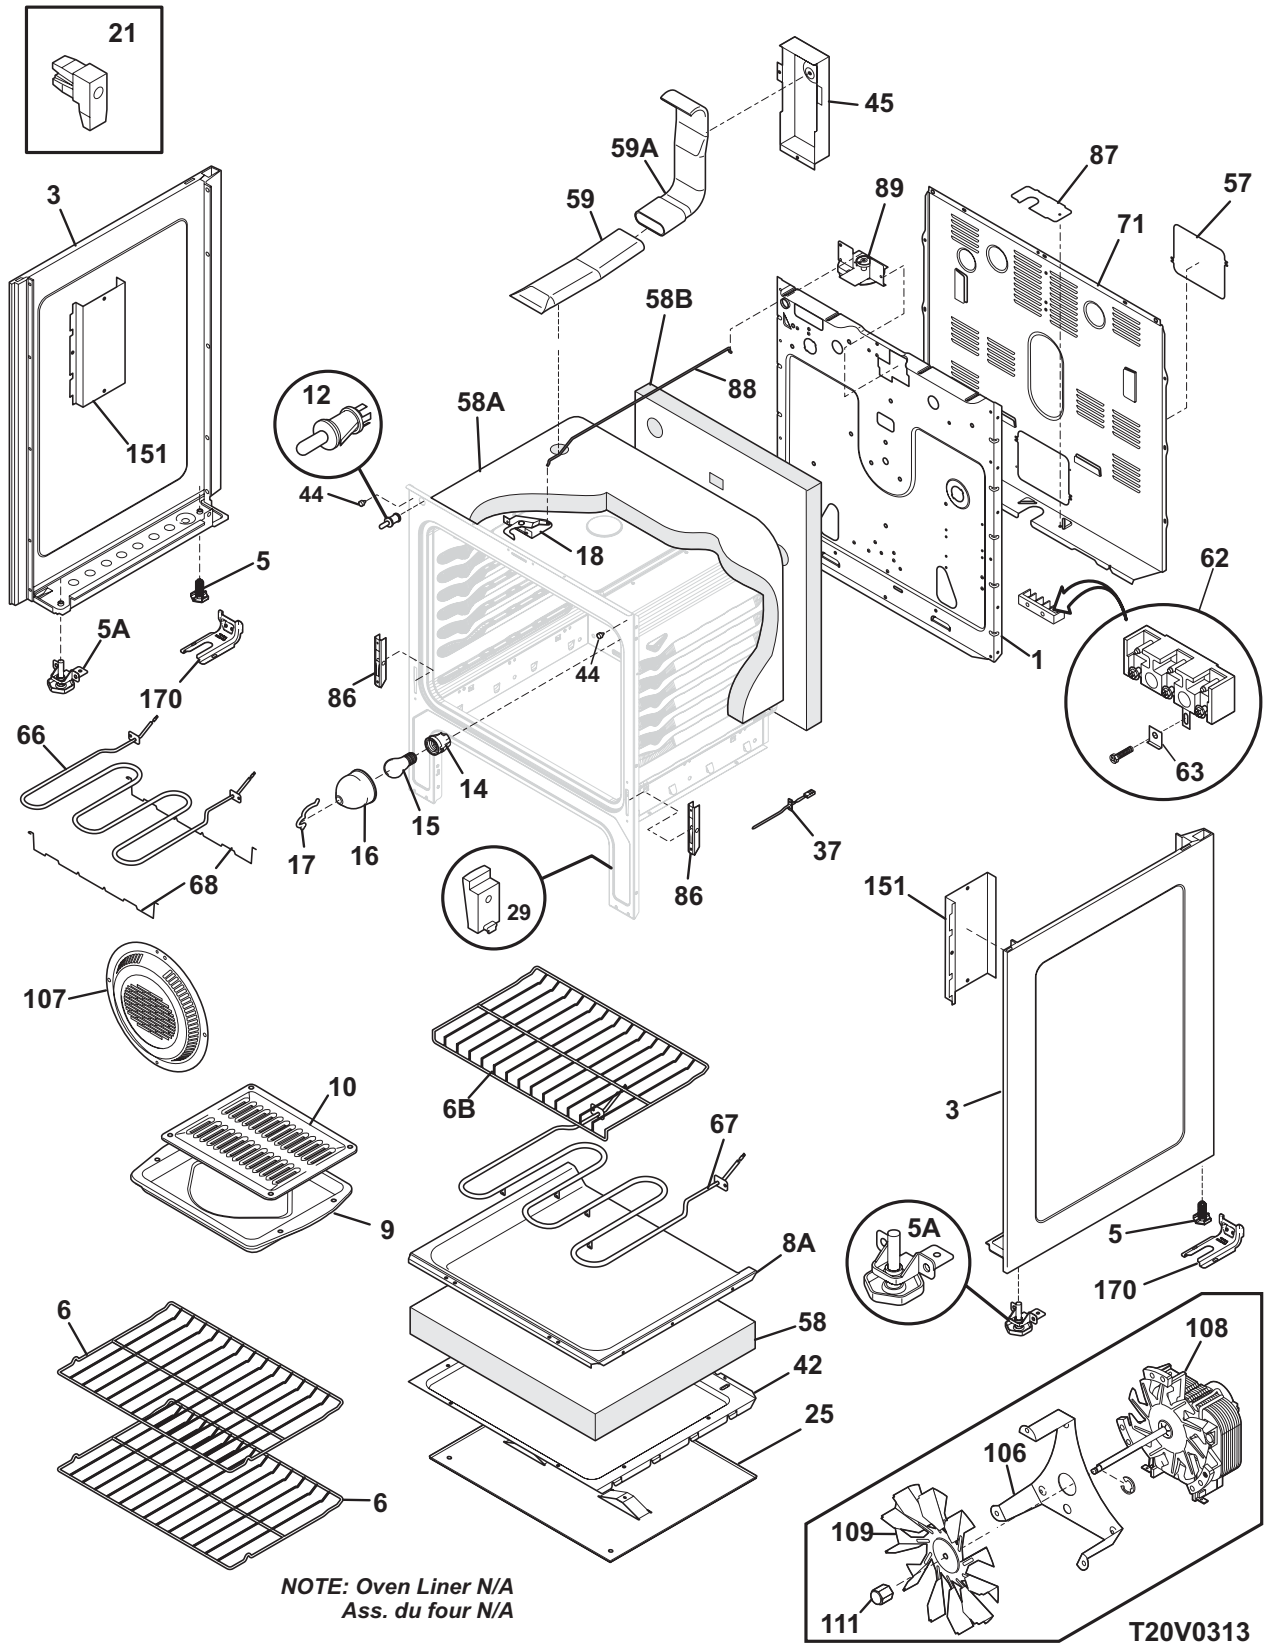

BODY

NOTE: Oven Liner N/A
Ass. du four N/A

T20V0313

BODY

Model Index: A GLEF384G (GLEF384GBA)
B GLEF384G (GLEF384GOA)
C GLEF384G (GLEF384GSA)

POS. NO	PART NO.		DESCRIPTION
1	316401800	A B C	Panel, main back
3	316400118	A - -	Panel, bodyside, black, RH
3	316400119	A - -	Panel, bodyside, black, LH
3	316400120	- B -	Panel, bodyside, bisque, RH
3	316400121	- B -	Panel, bodyside, bisque, LH
3	316400116	- - C	Panel, bodyside, white, RH
3	316400117	- - C	Panel, bodyside, white, LH
5	316272900	A B C	Screw, leveling, plastic, rear, (2)
5A	316498900	A B C	Leveling Leg Assy, metal, front, (2), bracket & leg
6	316496201	A B C	Rack, oven, (2)
6B	316524200	A B C	Rack, oven, small, (1)
8A	316411102	A B C	Base, bake element
9	316081900	A B C	Pan, broilerOPTIONAL ACCESSORY
10	316082000	A B C	Insert, broiler panOPTIONAL ACCESSORY
12 #	316445500	A B C	Switch, oven light, door frame
14	316116400	A B C	Receptacle, oven light
15	5303013071	A B C	Bulb/Lamp, light
16	08011086	A B C	Lens, oven light, glass
17	316087500	A B C	Retainer, lens
18 #	316405800	A B C	Latch Assembly, oven door
21	316408000	A B C	Clip, bodyside
25	316406200	A B C	Shield, heat, lower
29	316407301	A B C	Glide, drawer, front
37 #	316490000	A B C	Probe, oven temp
42	316407700	A B C	Shield, wool, lower
44	316246501	A B C	Spacer, oven door
45	316234100	A B C	Shield, wire, vent tube
57	316457800	A B C	Cover, access
58	316403801	A B C	Insulation, oven sump
58A	316406600	A B C	Insulation, oven wrapper
58B	316406500	A B C	Insulation, oven back
59	316208401	A B C	Vent Tube, assembly, w/catalyst
59A	316208304	A B C	Tube, oven vent, upper
62	5304409888	A B C	Terminal Block Kit
62*	316085600	A B C	Insulator
62*	316205500	A B C	Nut, hex flange, 3/8 10-32
63	316278800	A B C	Plate, grounding strap
66 #	316430900	A B C	Element, broil, 4000W
67	316415900	A B C	Element, bake, 3500W, 6 pass
68	316429100	A B C	Support, element, broil
71	316422304	A B C	Shield, rear wall
86	316441300	A B C	Receptacle, hinge
86*	316418901	A B C	Screw, trilobe, 10-32 x 5/16"
87	316081200	A B C	Bracket, cable mtg
88	316203500	A B C	Rod, auto latch
89 #	316464300	A B C	Motor-latch
106	316404100	A B C	Bracket, motor mtg.
107	316026701	A B C	Cover, fan