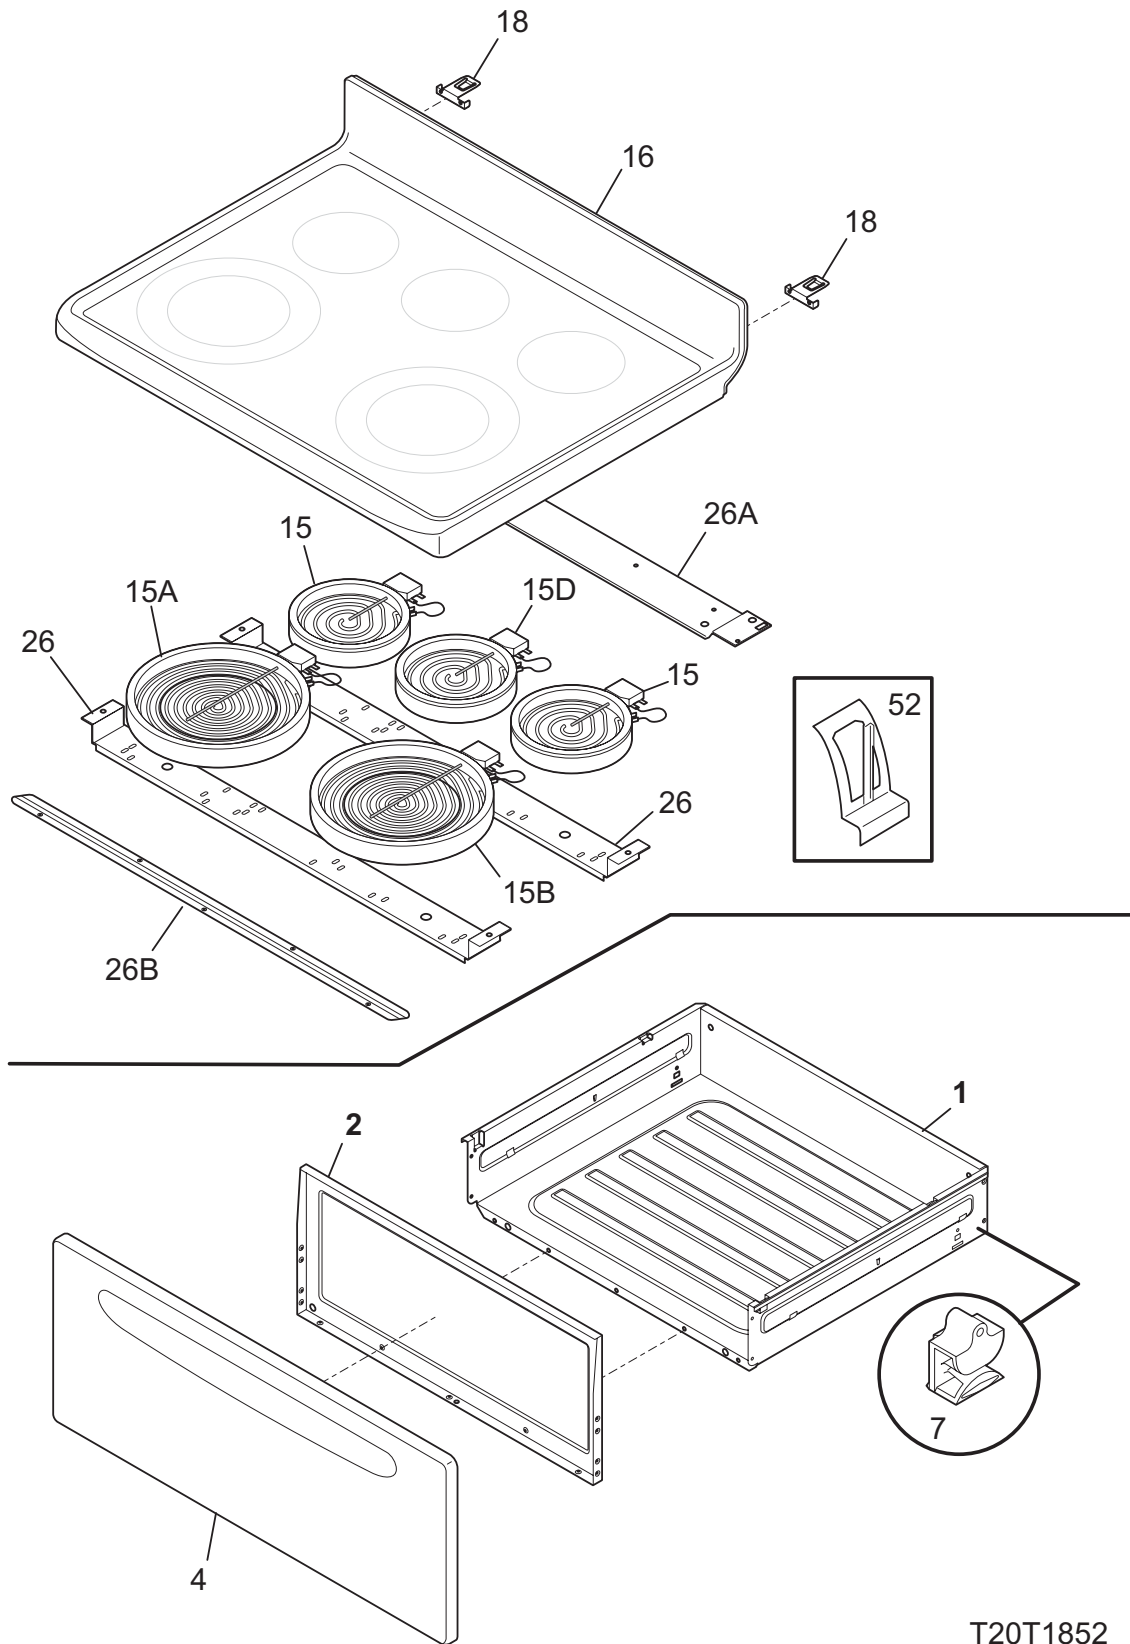

TOP/DRAWER

T20T1852

TOP/DRAWER

Model Index: A GLEF384G (GLEF384GBA)
B GLEF384G (GLEF384GOA)
C GLEF384G (GLEF384GSA)

POS. NO	PART NO.		DESCRIPTION
1	316408703	A B C	Drawer, utility
2	316403300	A B C	Liner, drawer
4	316403502	A - -	Panel, drawer front, black
4	316403503	- B -	Panel, drawer front, bisque
4	316403501	- - C	Panel, drawer front, white
7	316407400	A B C	Glide, drawer, rear
15 #	318178110	A B C	Element, surface, 6", 1200, (2), radiant
15A#	316418401	A B C	Element, dual, 9" / 6", surface, 1200W/1300W, radiant
15B#	316464901	A B C	Element-surface dual, 1700W/2700W
15D#	318198832	A B C	Element, surface, warmer, 100 W
16	316496403	A - -	Main Top, smooth top, black
16	316496410	- B -	Main Top, smooth top, bisque
16	316496409	- - C	Main Top, smooth top, white
18	316436600	A B C	Hinge Bracket, maintop, (2)
26	316427600	A B C	Channel, element support, (2)
26A	316099202	A B C	Bracket, chassis support, rear
26B	316214200	A B C	Bracket, chassis support, front
52	316461700	A B C	Clip, element mtg
* #	316466728	A B C	Harness-wiring, surface
*	316468100	A B C	Cleaner, smoothtop, w/sponge
*	316021105	A B C	Screw, hex head cup pt, 8-18 x 0.375, black
*	316021109	A B C	Screw, 8-18 x 0.5, chrome
*	316021110	A B C	Screw, 8-18 x 0.5, black
*	5308014215	A B C	Screw, 6-20 x 0.312