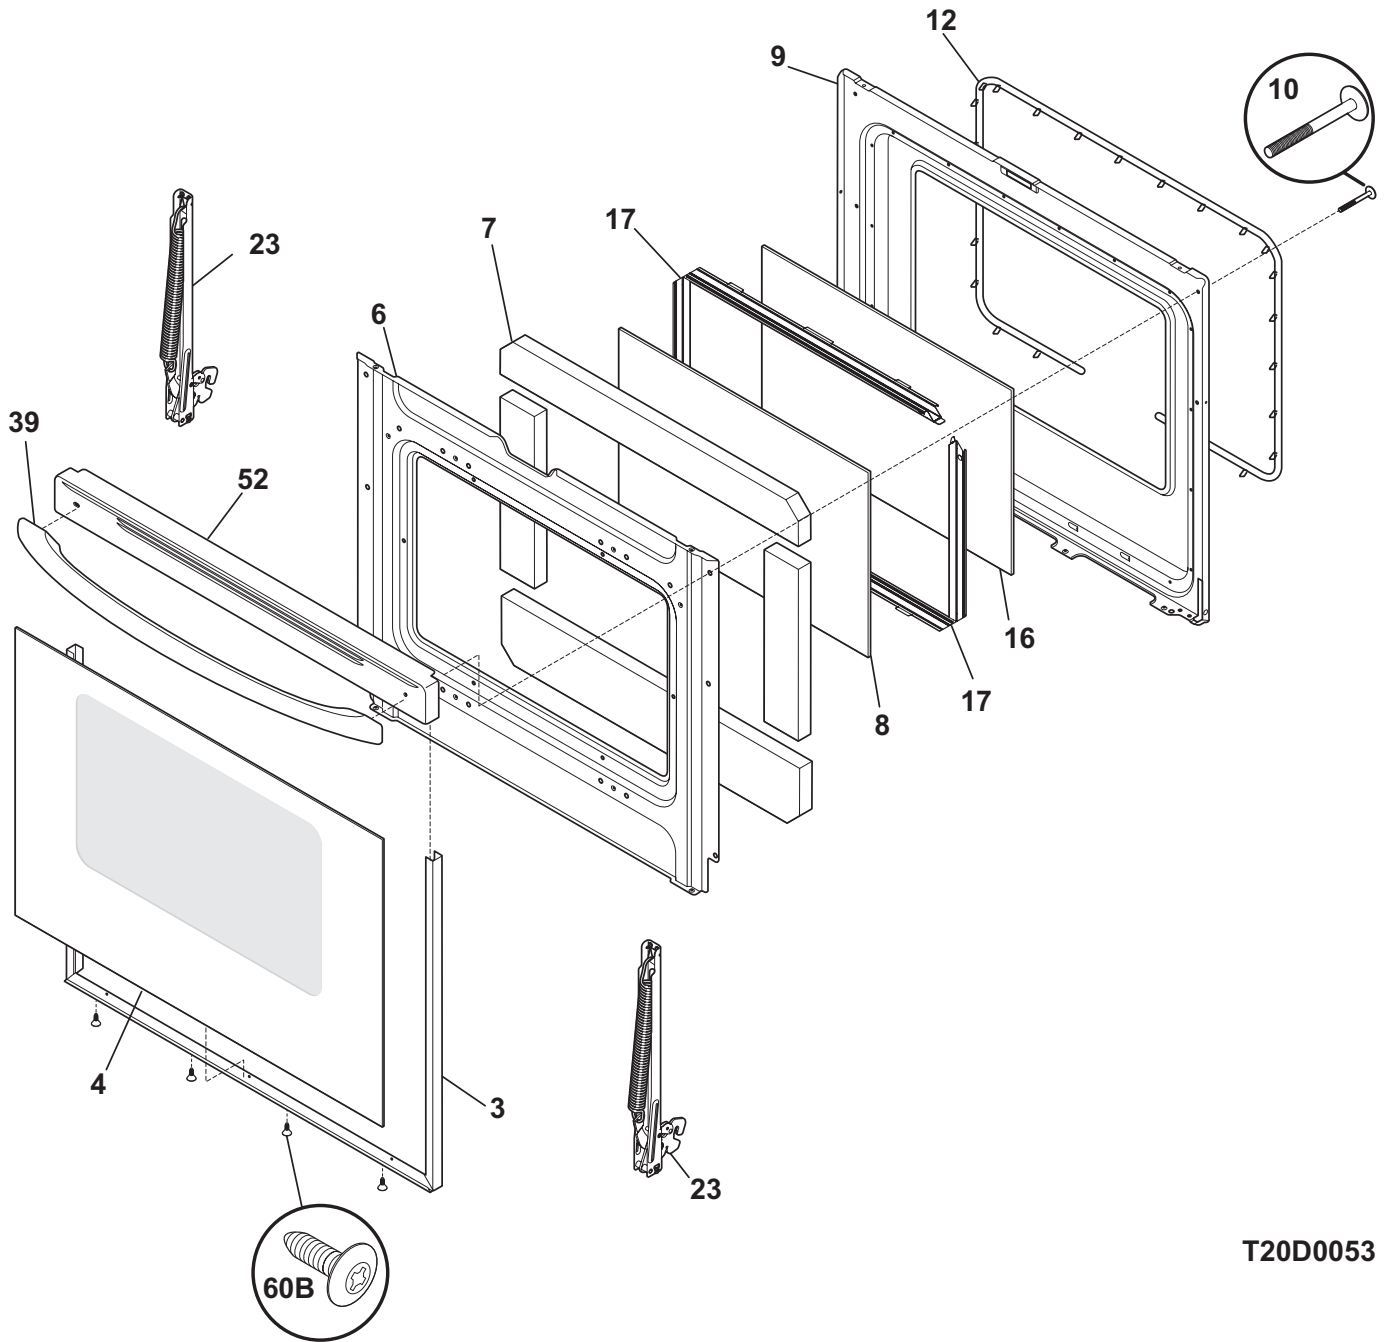

DOOR

T20D0053

DOOR

Model Index: A GLEF388G (GLEF388GSA)
B GLEF388G (GLEF388GBA)

POS. NO	PART NO.		DESCRIPTION
3	5303935243	A -	Trim kit-door, 3 sided, white, w/tape
3	5303935245	- B	Trim kit-door, 3 sided, black, w/tape
4	316406400	A -	Glass, oven door, white, outer
4	316406401	- B	Glass, oven door, black, outer
6	316406307	A B	Shield, wool
7	316405600	A B	Insulation, oven door
8	316117500	A B	Glass, oven door, heat barrier
9	316423701	A B	Liner, oven door
10	316433300	A B	Screw, 10-14 x 2.125", handle mtg.
10*	316008401	A B	Washer, 3/4 OD x 1/4 ID, steel
12	316405000	A B	Seal, oven door
16	316117501	A B	Glass, oven door, inner
17	316402403	A B	Spacer, door glass, (2)
23	316456303	A B	Hinge, oven door, blue titan, (2)
23*	316418900	A B	Screw, sims lp, #8-32 x 5/16", black
39	316270201	A -	Handle, door, white
39	316270200	- B	Handle, door, black
52	316468400	A -	Cap, door trim, white
52	316468401	- B	Cap, door trim, black
60B	316021110	A B	Screw, 8-18 x 0.5, black
*	316433603	A B	Label, anti-tip
*	316021109	A B	Screw, 8-18 x 0.5, chrome
*	5303271648	A B	Screw, wafer hd sq dr, 8-18AB x 0.5
*	5303285179	A B	Screw, wafer head, 8-32T x 0.500, black