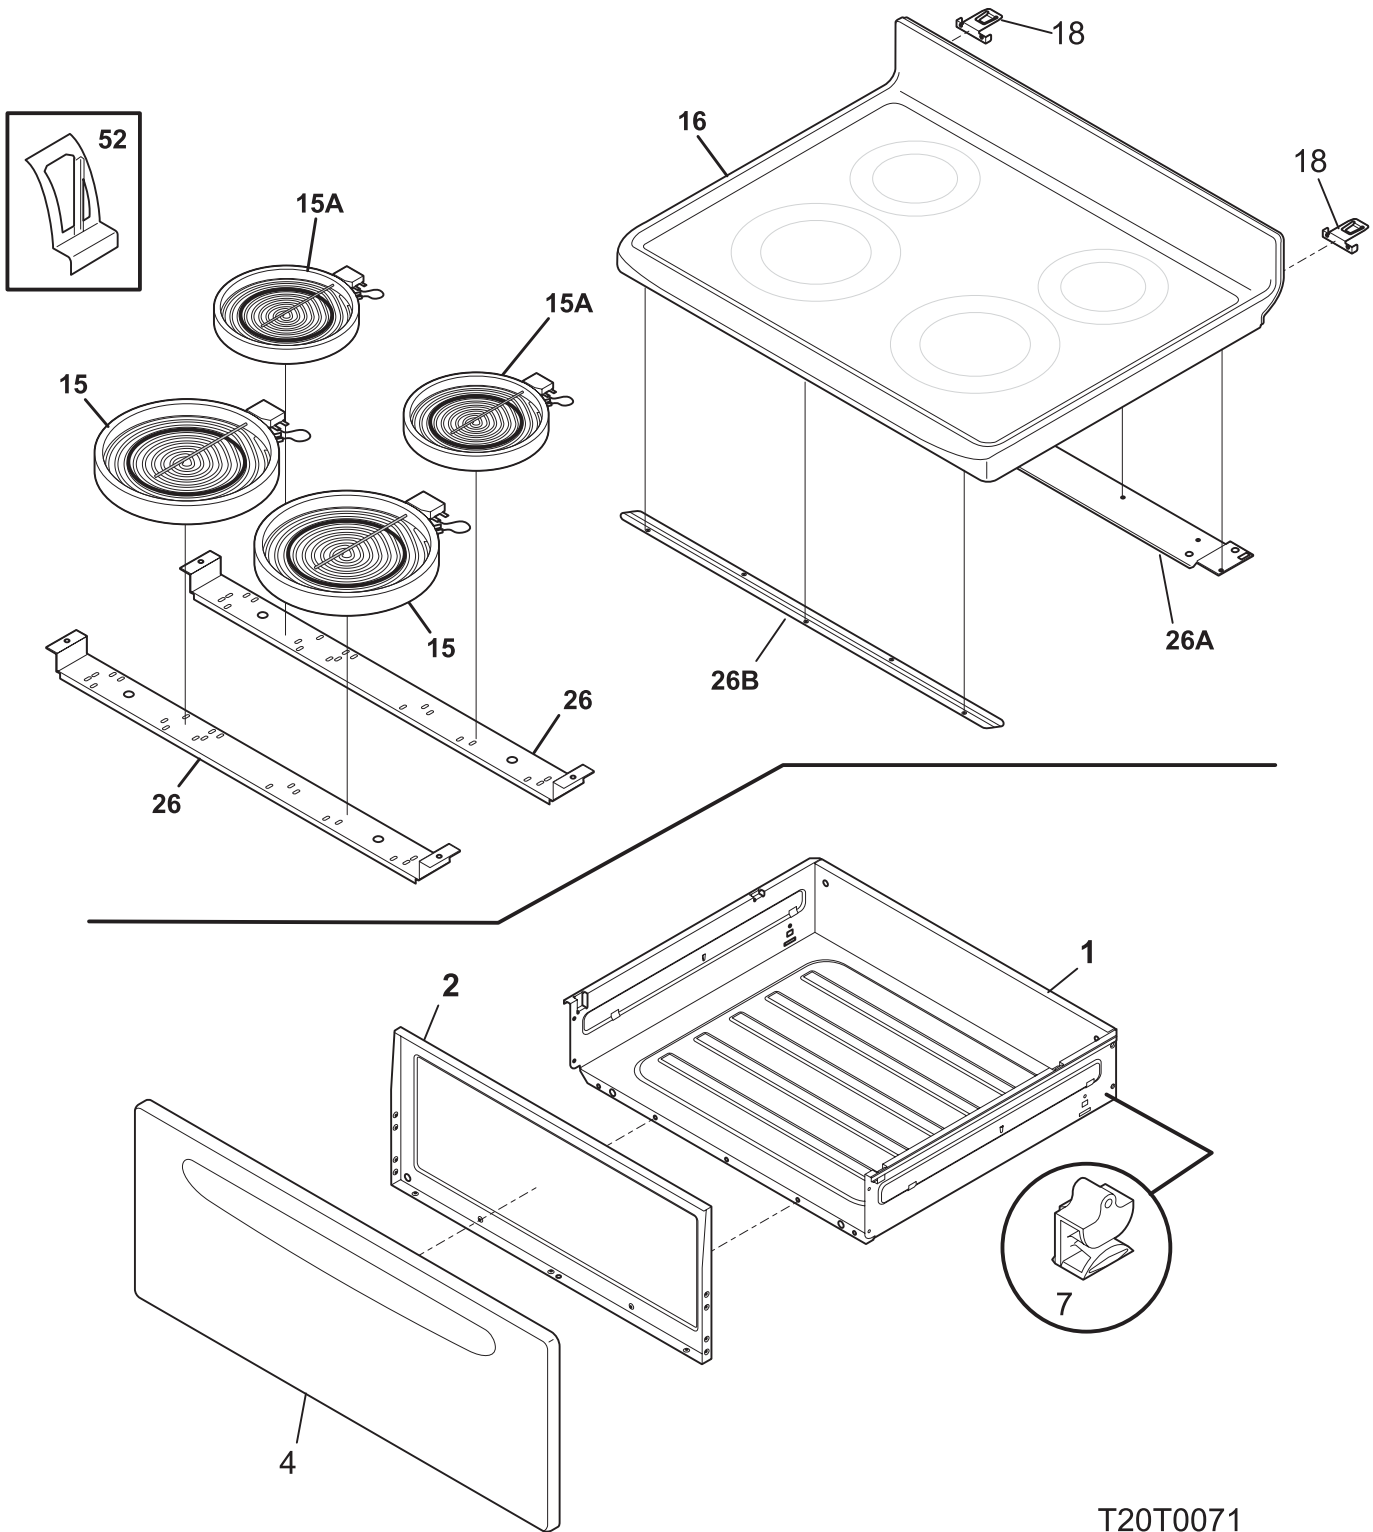

TOP/DRAWER

T20T0071

TOP/DRAWER

Model Index: A GLEF388G (GLEF388GSA)
B GLEF388G (GLEF388GBA)

POS. NO	PART NO.		DESCRIPTION
1	316408703	A B	Drawer, utility
2	316403300	A B	Liner, drawer
4	316403501	A -	Panel, drawer front, white
4	316403502	- B	Panel, drawer front, black
7	316407400	A B	Glide, drawer, rear
15A#	316418401	A B	Element, dual, 9"/6", surface, 1200W/1300W, radiant
15B#	316419902	A B	Element, 7"/5", dual, 750W/1800W, (2)
16	316456259	A -	Main Top, smooth top, white
16	316456263	- B	Main Top, smooth top, black
18	316436600	A B	Hinge Bracket, maintop, (2)
26	316427600	A B	Channel, element support, (2)
26A	316099202	A B	Bracket, chassis support, rear
26B	316214200	A B	Bracket, chassis support, front
52	316461700	A B	Clip, element mtg
* #	316466716	A B	Harness-wiring, surface
*	316468100	A B	Cleaner, smoothtop, w/sponge
*	316021105	A B	Screw, hex head cup pt, 8-18 x 0.375, black
*	316021109	A B	Screw, 8-18 x 0.5, chrome
*	316021110	A B	Screw, 8-18 x 0.5, black
*	5308014215	A B	Screw, 6-20 x 0.312