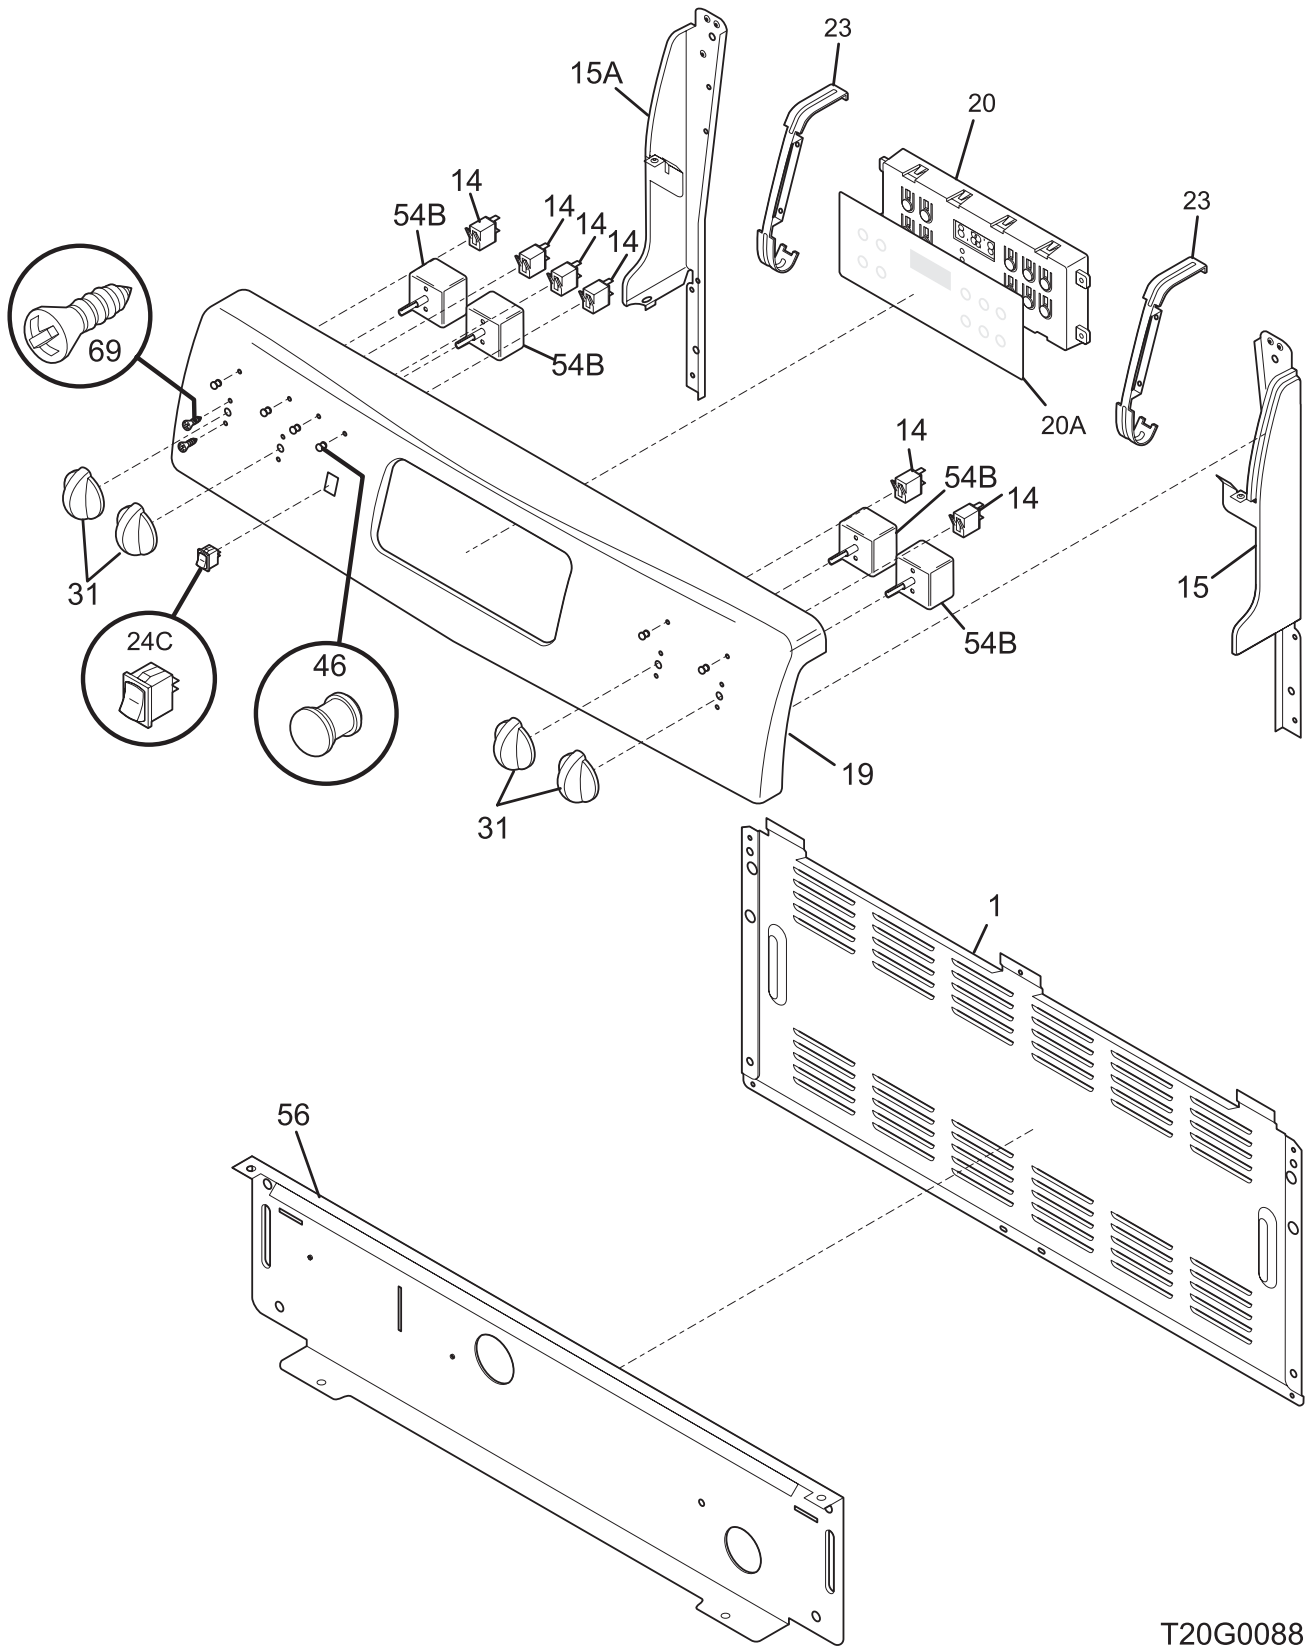

Copyright © 2007 Electrolux Home Products, Inc.
 All rights reserved.

BACKGUARD

T20G0088

BACKGUARD

Model Index: A GLEF388G (GLEF388GSA)
B GLEF388G (GLEF388GBA)

POS. NO	PART NO.		DESCRIPTION
1	316416100	A B	Shield, backguard, rear wall
14	316022500	A B	Light/Lamp, indicator, 125 V
15	316411403	A -	Support, backguard, white, RH
15	316411405	- B	Support, backguard, black, RH
15A	316411402	A -	Support, backguard, white, LH
15A	316411404	- B	Support, backguard, black, LH
19	316436251	A -	Panel, control, white
19	316436252	- B	Panel, control, black
20 #	316418305	A B	Clock/Timer, electronic, ES340
20A	316419304	A -	Overlay, clock, white, ES340
20A	316419303	- B	Overlay, clock, black, ES340
23	316419200	A -	Bracket, clock, (2)
24C#	316259801	A -	Switch-rocker, white
24C#	316259800	- B	Switch-rocker, black
31	316223000	A -	Knob, control, white
31	316223002	- B	Knob, control, black
46	316437800	A B	Lens-light/lamp, indicator, clear
54B#	316238200	A B	Switch, infinite, dual element
56	316234012	A -	Shield, backguard, white, inner
56	316234013	- B	Shield, backguard, black, inner
69	5303288565	A B	Screw, truss sqdr, 8-32 x 3/16, switch mtg
*	316021105	A B	Screw, hex head cup pt, 8-18 x 0.375, black
*	316021109	A B	Screw, 8-18 x 0.5, chrome
*	316021110	A B	Screw, 8-18 x 0.5, black