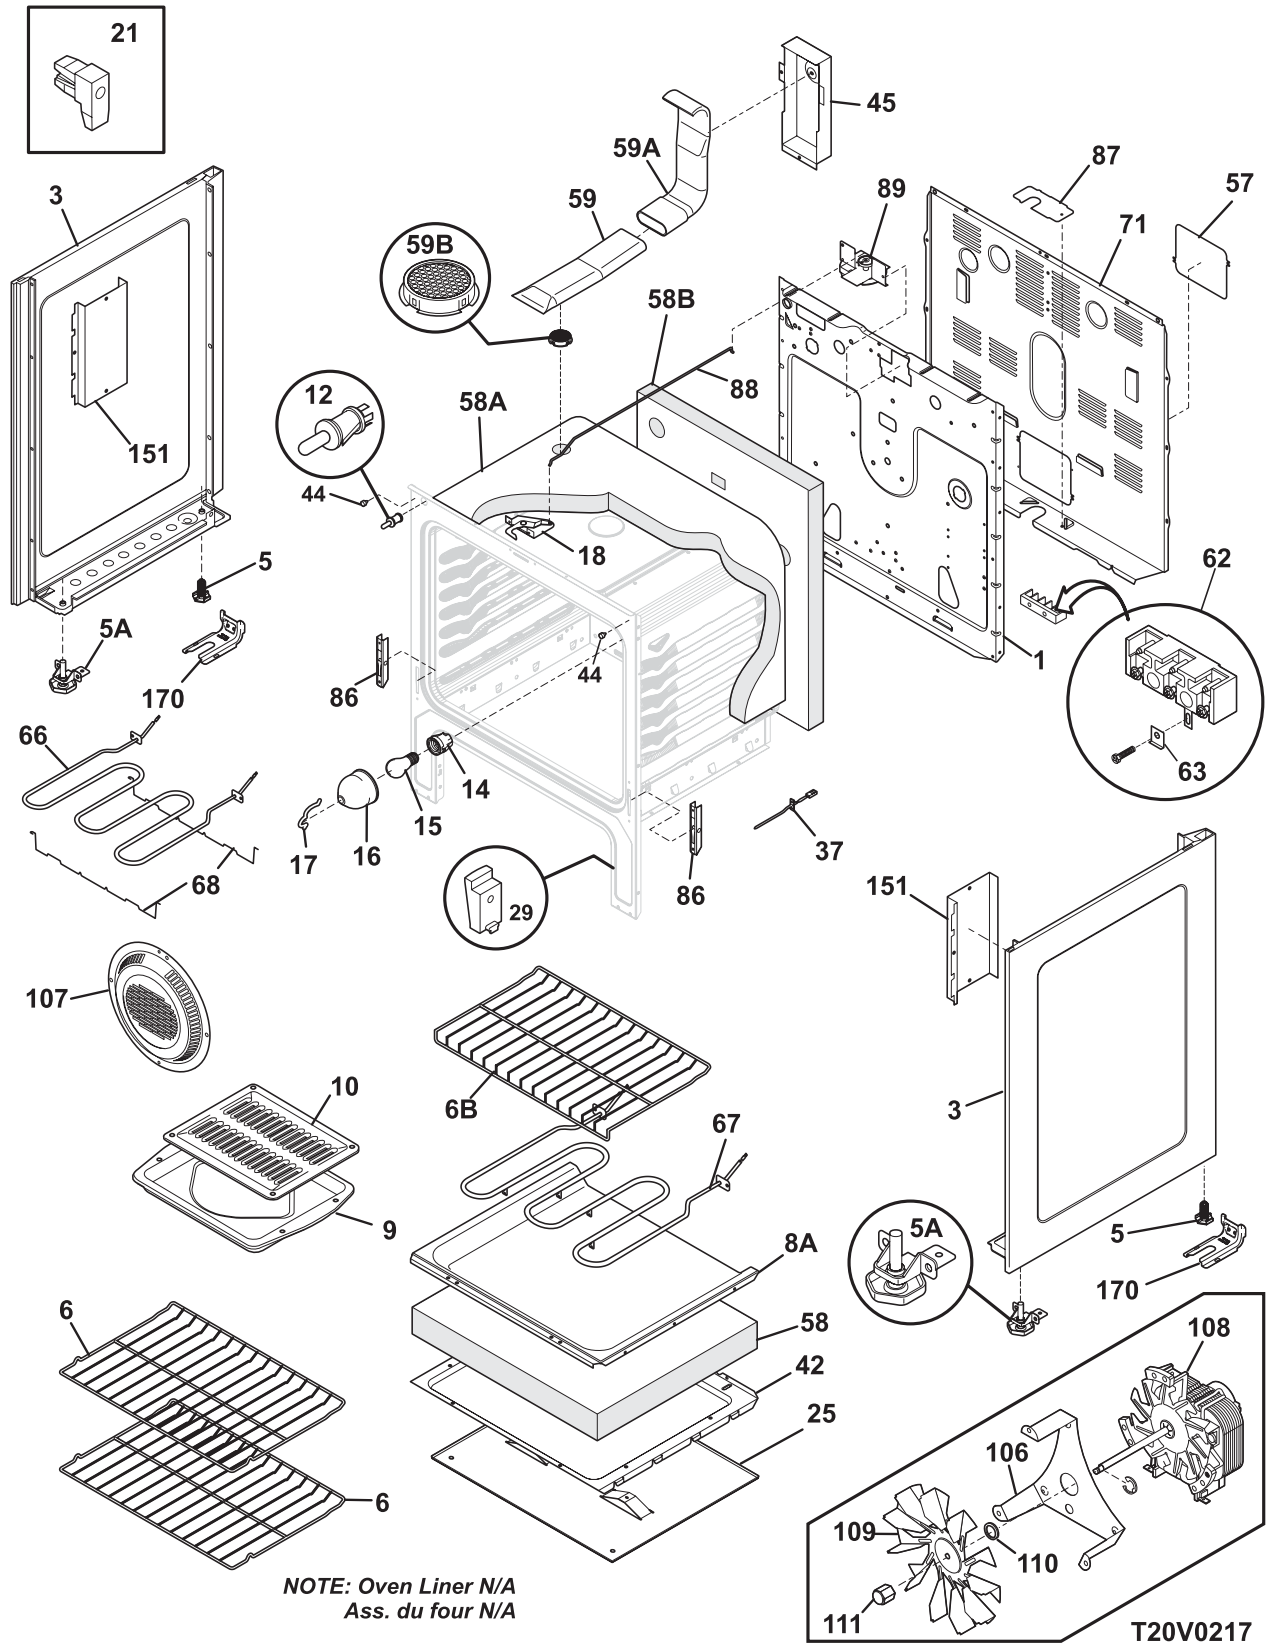

BODY

**NOTE: Oven Liner N/A
Ass. du four N/A**

T20V0217

BODY

Model Index: A GLEF388G (GLEF388GSA)
B GLEF388G (GLEF388GBA)

POS. NO	PART NO.		DESCRIPTION
1	316401800	A B	Panel, main back
3	316400116	A -	Panel, bodyside, white, RH
3	316400117	A -	Panel, bodyside, white, LH
3	316400118	- B	Panel, bodyside, black, RH
3	316400119	- B	Panel, bodyside, black, LH
5	316272900	A B	Screw, leveling, plastic, rear, (2)
5A	316498900	A B	Leveling Leg Assy, metal, front, (2), bracket & leg
6	316496201	A B	Rack, oven, (2)
6B	316524200	A B	Rack, oven, small
8A	316411102	A B	Base, bake element
9	316081900	A B	Pan, broilerOPTIONAL ACCESSORY
10	316082000	A B	Insert, broiler panOPTIONAL ACCESSORY
12 #	316445500	A B	Switch, oven light, door frame
14	316116400	A B	Receptacle, oven light
15	5303013071	A B	Bulb/Lamp, light
16	08011086	A B	Lens, oven light, glass
17	316087500	A B	Retainer, lens
18 #	316405800	A B	Latch Assembly, oven door
21	316408000	A B	Clip, bodyside
25	316406200	A B	Shield, heat, lower
29	316407301	A B	Slide, drawer, front
37 #	316490000	A B	Probe, oven temp
42	316407700	A B	Shield, wool, lower
44	316517600	A B	Spacer, oven door
45	316234100	A B	Shield, wire, vent tube
57	316457800	A B	Cover, access
58	316403801	A B	Insulation, oven sump
58A	316406600	A B	Insulation, oven wrapper
58B	316406500	A B	Insulation, oven back
59	316208201	A B	Tube, oven vent, lower
59A	316208304	A B	Tube, oven vent, upper
59B	316247300	A B	Catalyst, oven vent, ceramic
62	5304409888	A B	Terminal Block Kit
62*	316085600	A B	Insulator
62*	316205500	A B	Nut, hex flange, 3/8 10-32
63	316278800	A B	Plate, grounding strap
66 #	316430900	A B	Element, broil, 4000W
67	316415900	A B	Element, bake, 3500W, 6 pass
68	316429100	A B	Support, element, broil
71	316422304	A B	Shield, rear wall
86	316441300	A B	Receptacle, hinge
86*	316418901	A B	Screw, trilobe, 10-32 x 5/16"
87	316081200	A B	Bracket, cable mtg
88	316203500	A B	Rod, auto latch
89 #	316464300	A B	Motor-latch
106	316404100	A B	Bracket, motor mtg.
107	316026701	A B	Cover, fan
108#	316415800	A B	Motor, fan
109	316136400	A B	Blade, fan
110	316136500	A B	Washer, flat
111	316136600	A B	Nut, fan retainer
151	316404600	A B	Shield, bodyside
170	5303935180	A B	Anti-tip Kit, w/bracket, screw
170*	316107200	A B	Bracket, anti-tip
170*	316112500	A B	Template, anti-tip
170*	316116000	A B	Screw, concrete, 1.75", anti-tip brkt
* #	316443043	A B	Wiring Harness, main
*	316231800	A B	Cover, hole, conv. element
*	5303321319	A -	Paint, touch-up, white
*	5303305345	- B	Paint, touch-up, black
*	316021105	A B	Screw, hex head cup pt, 8-18 x 0.375, black
*	316021110	A B	Screw, 8-18 x 0.5, black
*	316021132	A B	Screw, 8-18 X 11/16, black
*	316089500	A B	Screw, 10-16 x .486
*	5303271648	A B	Screw, wafer hd sq dr, 8-18AB x 0.5
*	5303285179	A B	Screw, wafer head, 8-32T x 0.500, black
*	5308014215	A B	Screw, 6-20 x 0.312