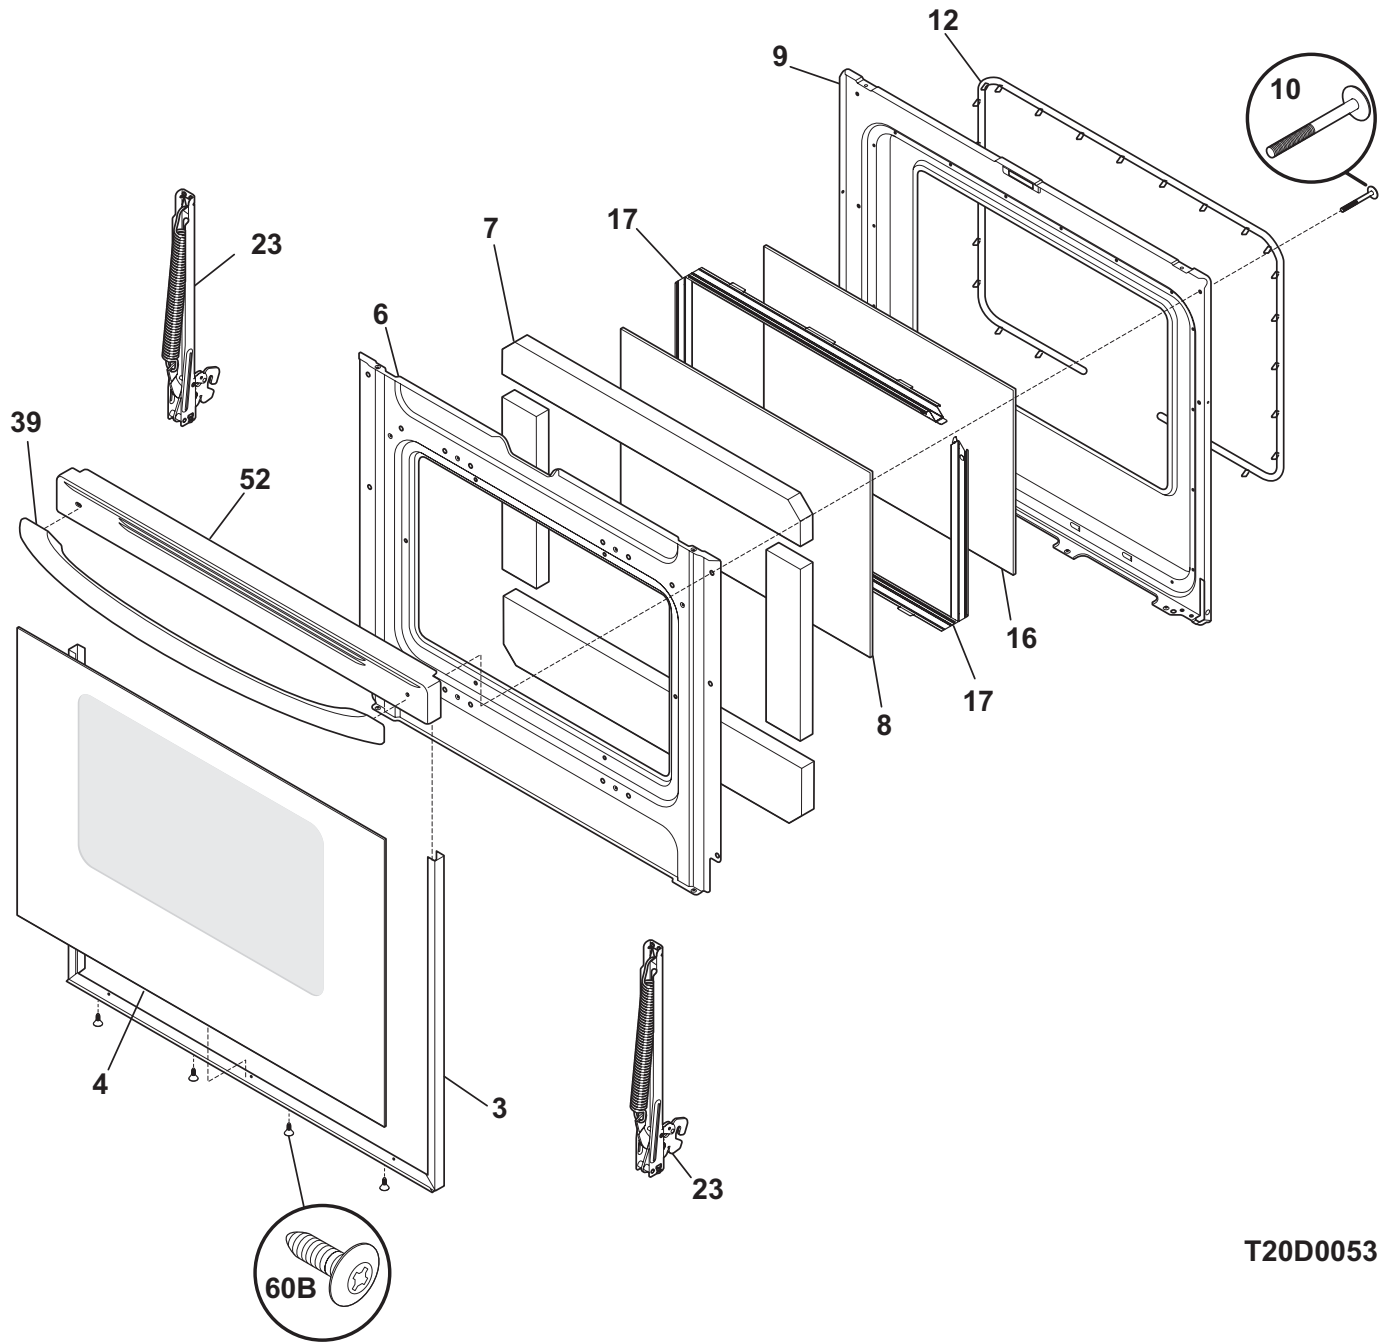

DOOR

T20D0053

DOOR

Model Index: **A** GLEF389H (GLEF389HBC)
                          B GLEF389H (GLEF389HSC)

POS. NO	PART NO.		DESCRIPTION
3	5303935317	A -	Trim kit-door, 3 sided, black, w/tape
3	5303935318	- B	Trim kit-door, 3 sided, white, w/tape
4	316406401	A -	Glass, oven door, black, outer
4	316406400	- B	Glass, oven door, white, outer
6	316406310	A B	Shield, wool
7	316405600	A B	Insulation, oven door
8	316117500	A B	Glass, oven door, heat barrier
9	316423701	A B	Liner, oven door
10	316433300	A B	Screw, 10-14 x 2.125", handle mtg.
12	316405000	A B	Seal, oven door
16	316117501	A B	Glass, oven door, inner
17	316402403	A B	Spacer, door glass, (2)
23	316456303	A B	Hinge, oven door, blue titan, (2)
23*	316418900	A B	Screw, sims lp, #8-32 x 5/16", black
39	316270200	A -	Handle, door, black
39	316270201	- B	Handle, door, white
52	316468401	A -	Cap, door trim, black
52	316468400	- B	Cap, door trim, white
60B	316021110	A B	Screw, 8-18 x 0.5, black
*	316433603	A B	Label, anti-tip
*	316021109	A B	Screw, 8-18 x 0.5, chrome
*	5303285179	A B	Screw, wafer head, 8-32T x 0.500, black