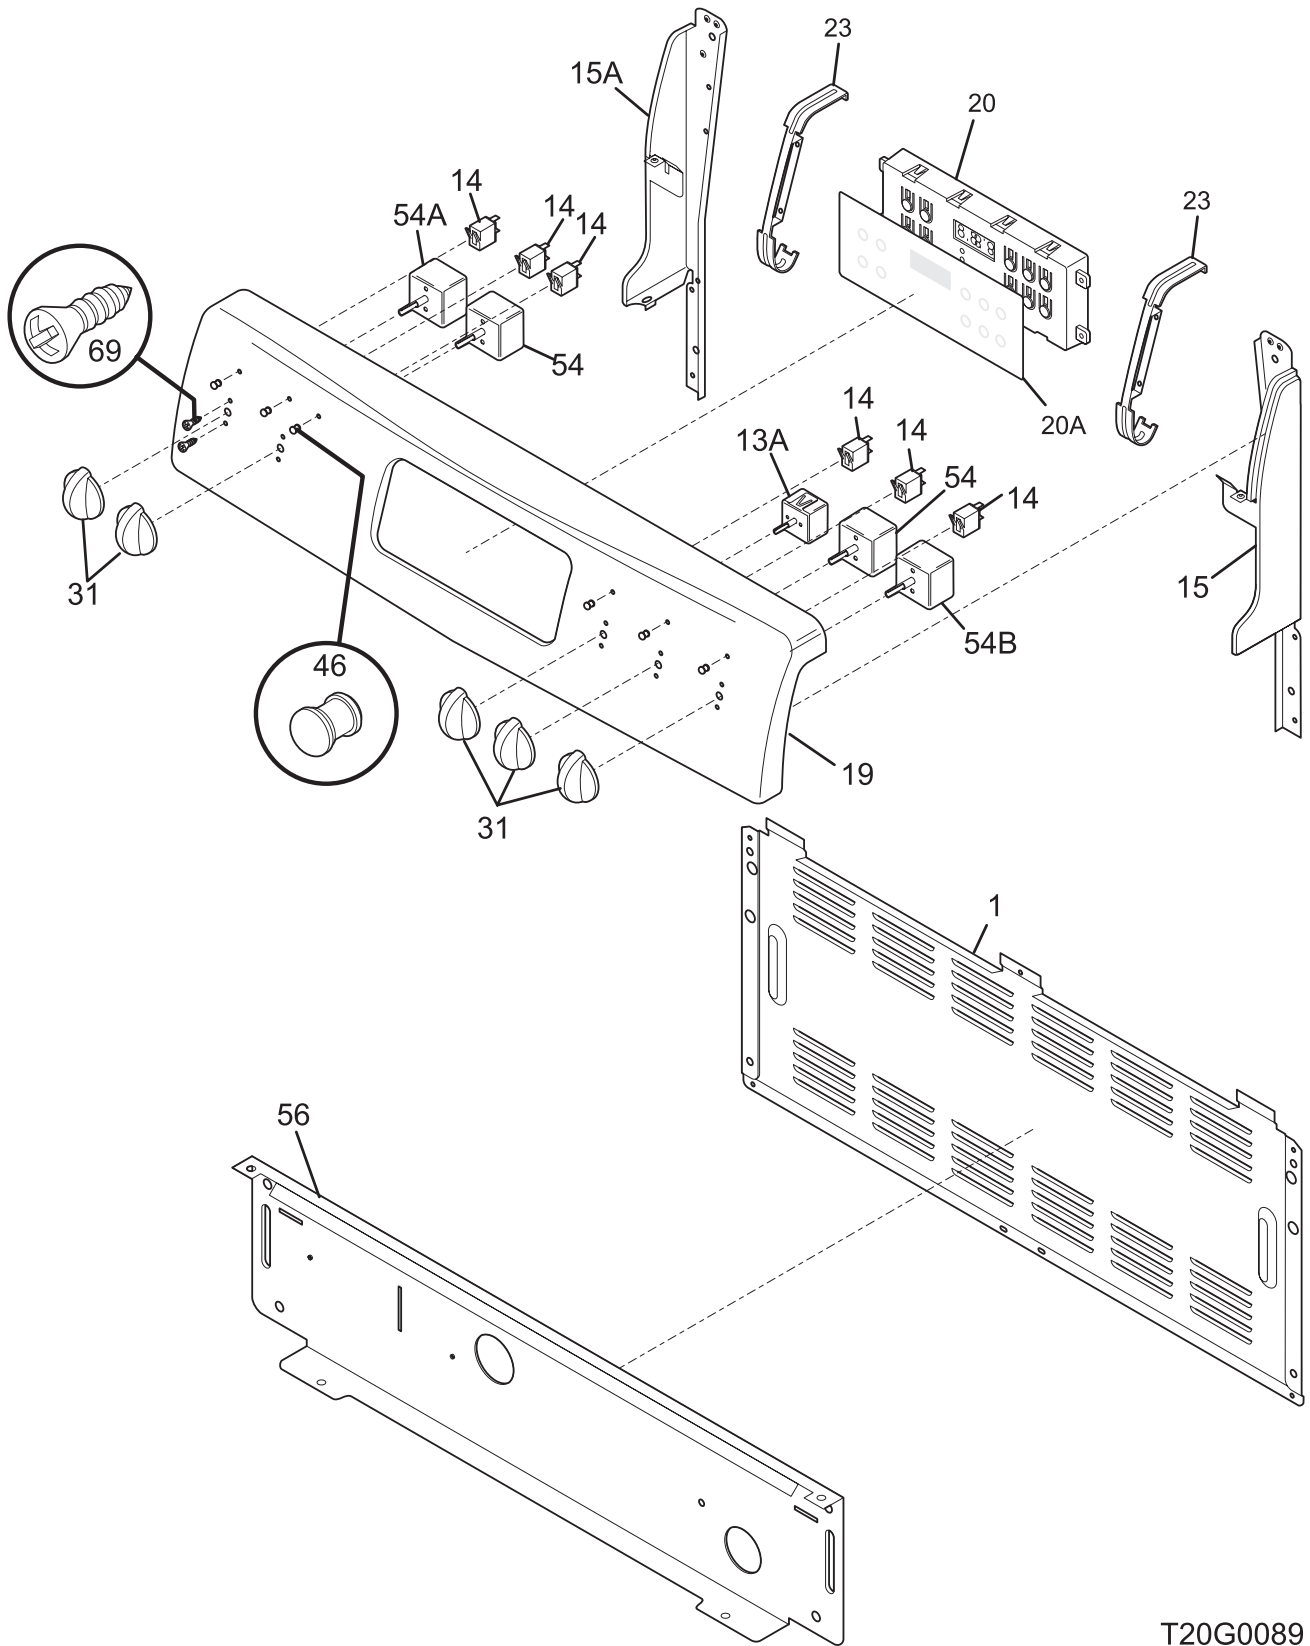

Copyright © 2009 Electrolux Home Products, Inc.
 All rights reserved.

BACKGUARD

T20G0089

BACKGUARD

Model Index: **A** GLEF389H (GLEF389HBC)
 B GLEF389H (GLEF389HSC)

POS. NO	PART NO.		DESCRIPTION
1	316416100	A B	Shield, backguard, rear wall
13A#	316095503	A B	Switch, infinite, warmer
14	316022500	A B	Light/Lamp, indicator, 125 V
15	316411405	A -	Support, backguard, black, RH
15	316411403	- B	Support, backguard, white, RH
15A	316411404	A -	Support, backguard, black, LH
15A	316411402	- B	Support, backguard, white, LH
19	316436258	A -	Panel, control, black
19	316436257	- B	Panel, control, white
20 #	316462805	A B	Controller, electronic, ES530
20A	316419700	A -	Overlay, clock, black, w/mini oven, ES510
20A	316419701	- B	Overlay, clock, white, w/mini oven, ES510
23	316419200	A B	Bracket, clock, (2)
31	316223002	A -	Knob, control, black
31	316223030	- B	Knob, control, white
46	316557300	A B	Lens-light/lamp, indicator, clear
54	316436000	A B	Switch, infinite, small element
54A#	316436001	A B	Switch, infinite, large element
54B#	316238200	A B	Switch, infinite radian, dual
56	316234013	A -	Shield, backguard, black, inner
56	316234012	- B	Shield, backguard, white, inner
69	5303288565	A B	Screw, truss sqdr, 8-32 x 3/16, switch mtg
*	316021105	A B	Screw, hex head cup pt, 8-18 x 0.375, black
*	316021109	A B	Screw, 8-18 x 0.5, chrome
*	316021110	A B	Screw, 8-18 x 0.5, black