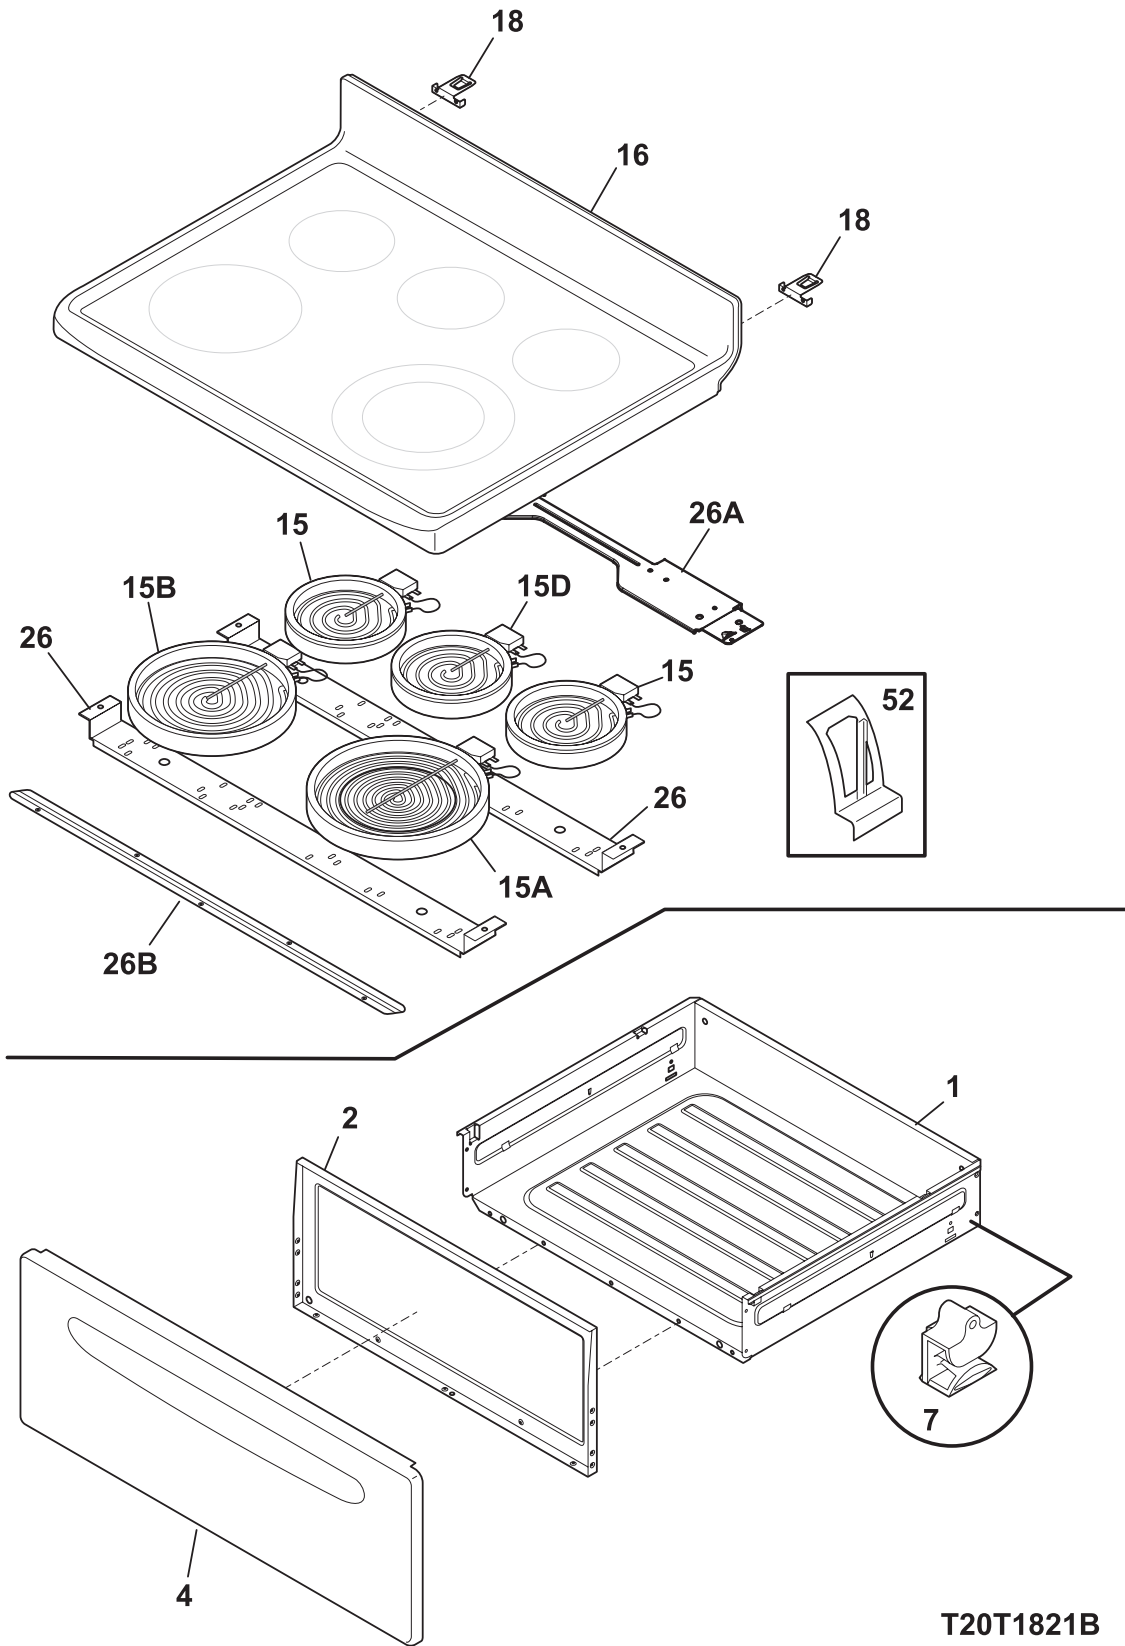

BODY

BODY

Model Index: **A** GLEF389H (GLEF389HBC)
 B GLEF389H (GLEF389HSC)

POS. NO	PART NO.		DESCRIPTION
107	316026701	A B	Cover, fan
108#	316415800	A B	Motor, fan
109	316136400	A B	Blade, fan
*	316008401	A B	Washer, 3/4 OD x 1/4 ID, steel
111	316136600	A B	Nut, fan retainer
151	316404600	A B	Shield, bodyside
161#	316211603	A B	Element, convection fan, 350 W
170	316112004	A B	Anti Tip Kit, assembly
170*	316107200	A B	Bracket, anti-tip
170*	316116000	A B	Screw, concrete, 1.75", anti-tip brkt
170*	316541700	A B	Template, anti-tip
* #	316506217	A B	Wiring Harness, main
*	316021105	A B	Screw, hex head cup pt, 8-18 x 0.375, black
*	316021110	A B	Screw, 8-18 x 0.5, black
*	316021132	A B	Screw, 8-18 X 11/16, black, (3)
*	316089500	A B	Screw, 10-16 x .486
*	5303285179	A B	Screw, wafer head, 8-32T x 0.500, black
*	5308014215	A B	Screw, 6-20 x 0.312

TOP/DRAWER

T20T1821B

TOP/DRAWER

Model Index: **A** GLEF389H (GLEF389HBC)
 B GLEF389H (GLEF389HSC)

POS. NO	PART NO.		DESCRIPTION
1	316408703	A B	Drawer, utility
2	316403300	A B	Liner, drawer
4	316403502	A -	Panel, drawer front, black
4	316403501	- B	Panel, drawer front, white
7	316407400	A B	Glide, drawer, rear
15 #	318178110	A B	Element, surface, 6", 1200, (2), radiant
15A#	316465002	A B	Element-surface, 9", 3000W, radiant
15B#	318198934	A B	Element, surface, 12, 1700/2700W, dual radiant
15D#	318198832	A B	Element, surface, warmer, 100 W
16	316531908	A -	Smooth, top, black
16	316531907	- B	Smooth, top, white
18	316436600	A B	Hinge Bracket, maintop, (2)
26	316427600	A B	Channel, element support, (2)
26A	316498200	A B	Bracket-support, chassis, aluminum
26B	316214202	A B	Bracket, chassis support, front
52	316461700	A B	Clip, element mtg
* #	316510658	A B	Harness-wiring, surface
*	316468100	A B	Cleaner, smoothtop, w/sponge
*	316021105	A B	Screw, hex head cup pt, 8-18 x 0.375, black
*	316021109	A B	Screw, 8-18 x 0.5, chrome
*	316021110	A B	Screw, 8-18 x 0.5, black
*	5308014215	A B	Screw, 6-20 x 0.312