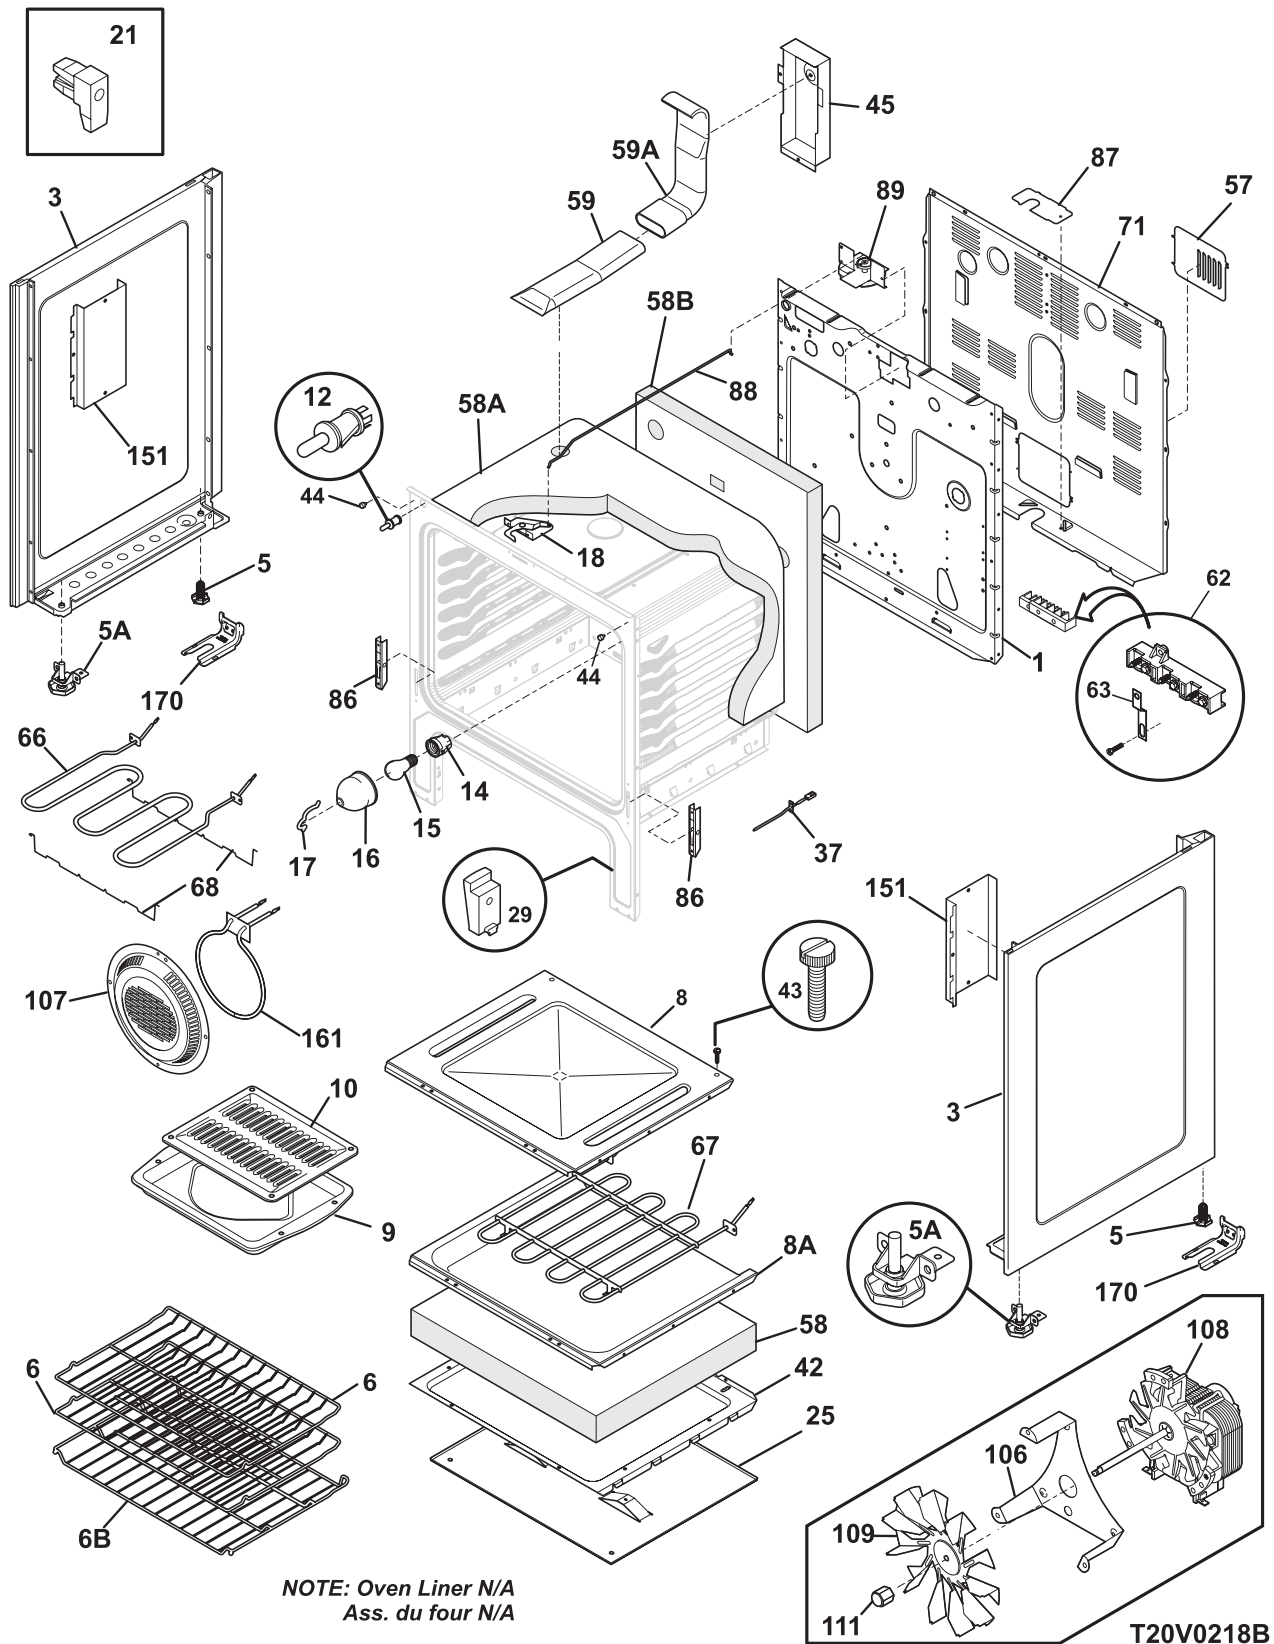

BODY

BODY

Model Index: **A** GLEF389H (GLEF389HBC)
B GLEF389H (GLEF389HSC)

POS. NO	PART NO.		DESCRIPTION
1	316401801	A B	Panel, main back
3	316400118	A -	Panel, bodyside, black, RH
3	316400119	A -	Panel, bodyside, black, LH
3	316400116	- B	Panel, bodyside, white, RH
3	316400117	- B	Panel, bodyside, white, LH
5	316272900	A B	Screw, leveling, plastic, rear, (2)
5A	316498900	A B	Leveling Leg Assy, metal, front, (2), bracket & leg
6	316496207	A B	Rack, oven, (2)
6B	316496205	A B	Rack, oven
8	316400601	A B	Panel, oven bottom
8*	316064600	A B	Support, oven bottom
8A	316411104	A B	Base, bake element
9	316081900	A B	Pan, broilerOPTIONAL ACCESSORY
10	316082000	A B	Insert, broiler panOPTIONAL ACCESSORY
12	316445500	A B	Switch, oven light, door frame
14	316116400	A B	Receptacle, oven light
15	316538901	A B	Lamp, oven light
16	318406100	A B	Lens, oven light, glass
17	316087500	A B	Retainer, lens
18 #	316405800	A B	Latch Assembly, oven door
21	316408000	A B	Clip, bodyside
25	316406200	A B	Shield, heat, lower
29	316407301	A B	Glide, drawer, front
37 #	316490000	A B	Probe, oven temp
42	316407700	A B	Shield, wool, lower
43	3131732	A B	Screw, 8-18 x 1.438, oven bottom
44	316517600	A B	Spacer, oven door
45	316234100	A B	Shield, wire, vent tube
57	316457801	A B	Cover, access
58	316403802	A B	Insulation, oven sump
58A	316406602	A B	Insulation, oven wrapper
58B	316406500	A B	Insulation, oven back
59	316208401	A B	Vent Tube, assembly, w/catalyst
59A	316208304	A B	Tube, oven vent, upper
62 #	5303935271	A B	Terminal Block Kit
62*	316001003	A B	Screw, ground wire
62*	316205500	A B	Nut, hex flange, 3/8 10-32
62*	316542200	A B	Insulator
63	316542600	A B	Plate, grounding strap
66 #	316430900	A B	Element, broil, 4000W
67	316413800	A B	Element, bake, hidden
68	316429100	A B	Support, element, broil
71	316422304	A B	Shield, rear wall
86	316441300	A B	Receptacle, hinge
86*	316418901	A B	Screw, trilobe, 10-32 x 5/16", (4)
87	316081200	A B	Bracket, cable mtg
88	316203500	A B	Rod, auto latch
89 #	316464300	A B	Motor-latch
106	316404100	A B	Bracket, motor mtg.