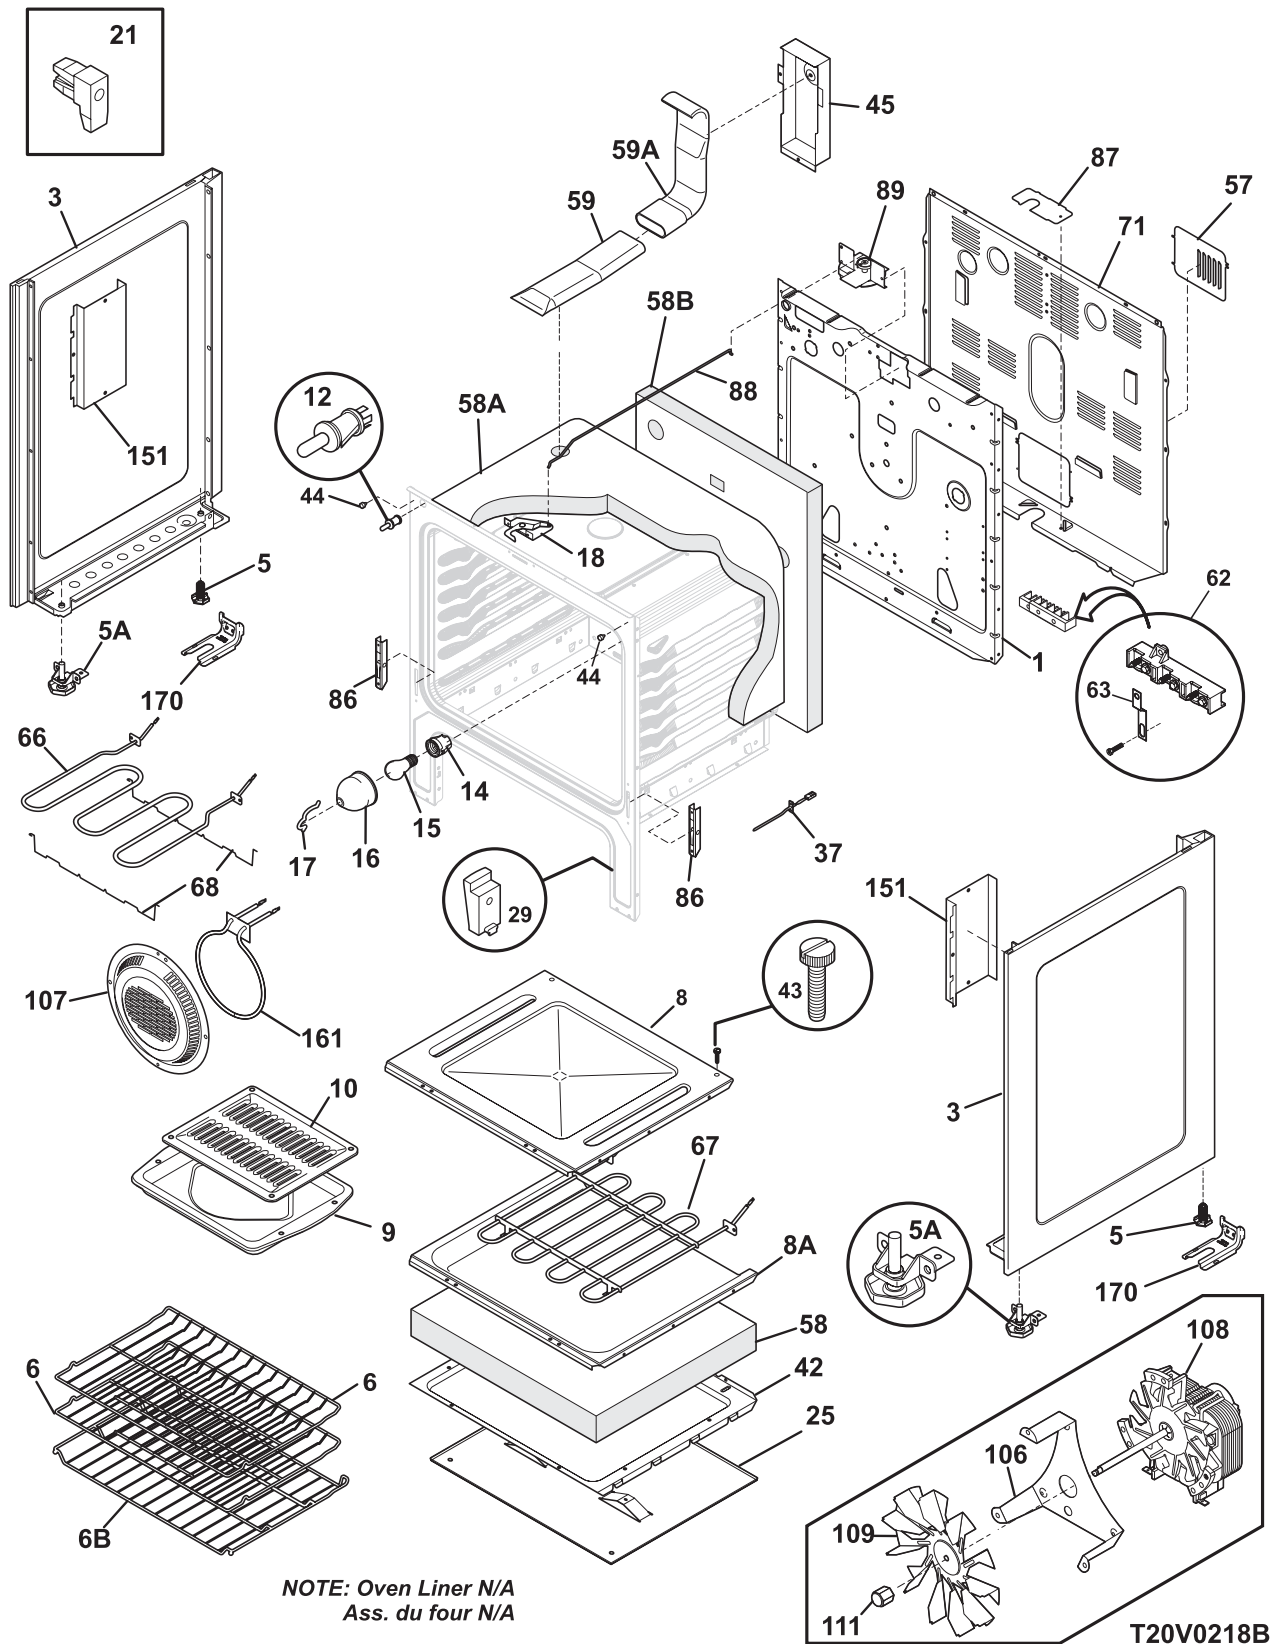

BODY

Model Index: **A** GLEF389H (GLEF389HBC)
B GLEF389H (GLEF389HSC)

POS. NO	PART NO.		DESCRIPTION
1	316401801	A B	Panel, main back
3	316400118	A -	Panel, bodyside, black, RH
3	316400119	A -	Panel, bodyside, black, LH
3	316400116	- B	Panel, bodyside, white, RH
3	316400117	- B	Panel, bodyside, white, LH
5	316272900	A B	Screw, leveling, plastic, rear, (2)
5A	316498900	A B	Leveling Leg Assy, metal, front, (2), bracket & leg
6	316496207	A B	Rack, oven, (2)
6B	316496205	A B	Rack, oven
8	316400601	A B	Panel, oven bottom
8*	316064600	A B	Support, oven bottom
8A	316411104	A B	Base, bake element
9	316081900	A B	Pan, broilerOPTIONAL ACCESSORY
10	316082000	A B	Insert, broiler panOPTIONAL ACCESSORY
12	316445500	A B	Switch, oven light, door frame
14	316116400	A B	Receptacle, oven light
15	316538901	A B	Lamp, oven light
16	318406100	A B	Lens, oven light, glass
17	316087500	A B	Retainer, lens
18 #	316405800	A B	Latch Assembly, oven door
21	316408000	A B	Clip, bodyside
25	316406200	A B	Shield, heat, lower
29	316407301	A B	Glide, drawer, front
37 #	316490000	A B	Probe, oven temp
42	316407700	A B	Shield, wool, lower
43	3131732	A B	Screw, 8-18 x 1.438, oven bottom
44	316517600	A B	Spacer, oven door
45	316234100	A B	Shield, wire, vent tube
57	316457801	A B	Cover, access
58	316403802	A B	Insulation, oven sump
58A	316406602	A B	Insulation, oven wrapper
58B	316406500	A B	Insulation, oven back
59	316208401	A B	Vent Tube, assembly, w/catalyst
59A	316208304	A B	Tube, oven vent, upper
62 #	5303935271	A B	Terminal Block Kit
62*	316001003	A B	Screw, ground wire
62*	316205500	A B	Nut, hex flange, 3/8 10-32
62*	316542200	A B	Insulator
63	316542600	A B	Plate, grounding strap
66 #	316430900	A B	Element, broil, 4000W
67	316413800	A B	Element, bake, hidden
68	316429100	A B	Support, element, broil
71	316422304	A B	Shield, rear wall
86	316441300	A B	Receptacle, hinge
86*	316418901	A B	Screw, trilobe, 10-32 x 5/16", (4)
87	316081200	A B	Bracket, cable mtg
88	316203500	A B	Rod, auto latch
89 #	316464300	A B	Motor-latch
106	316404100	A B	Bracket, motor mtg.

BODY