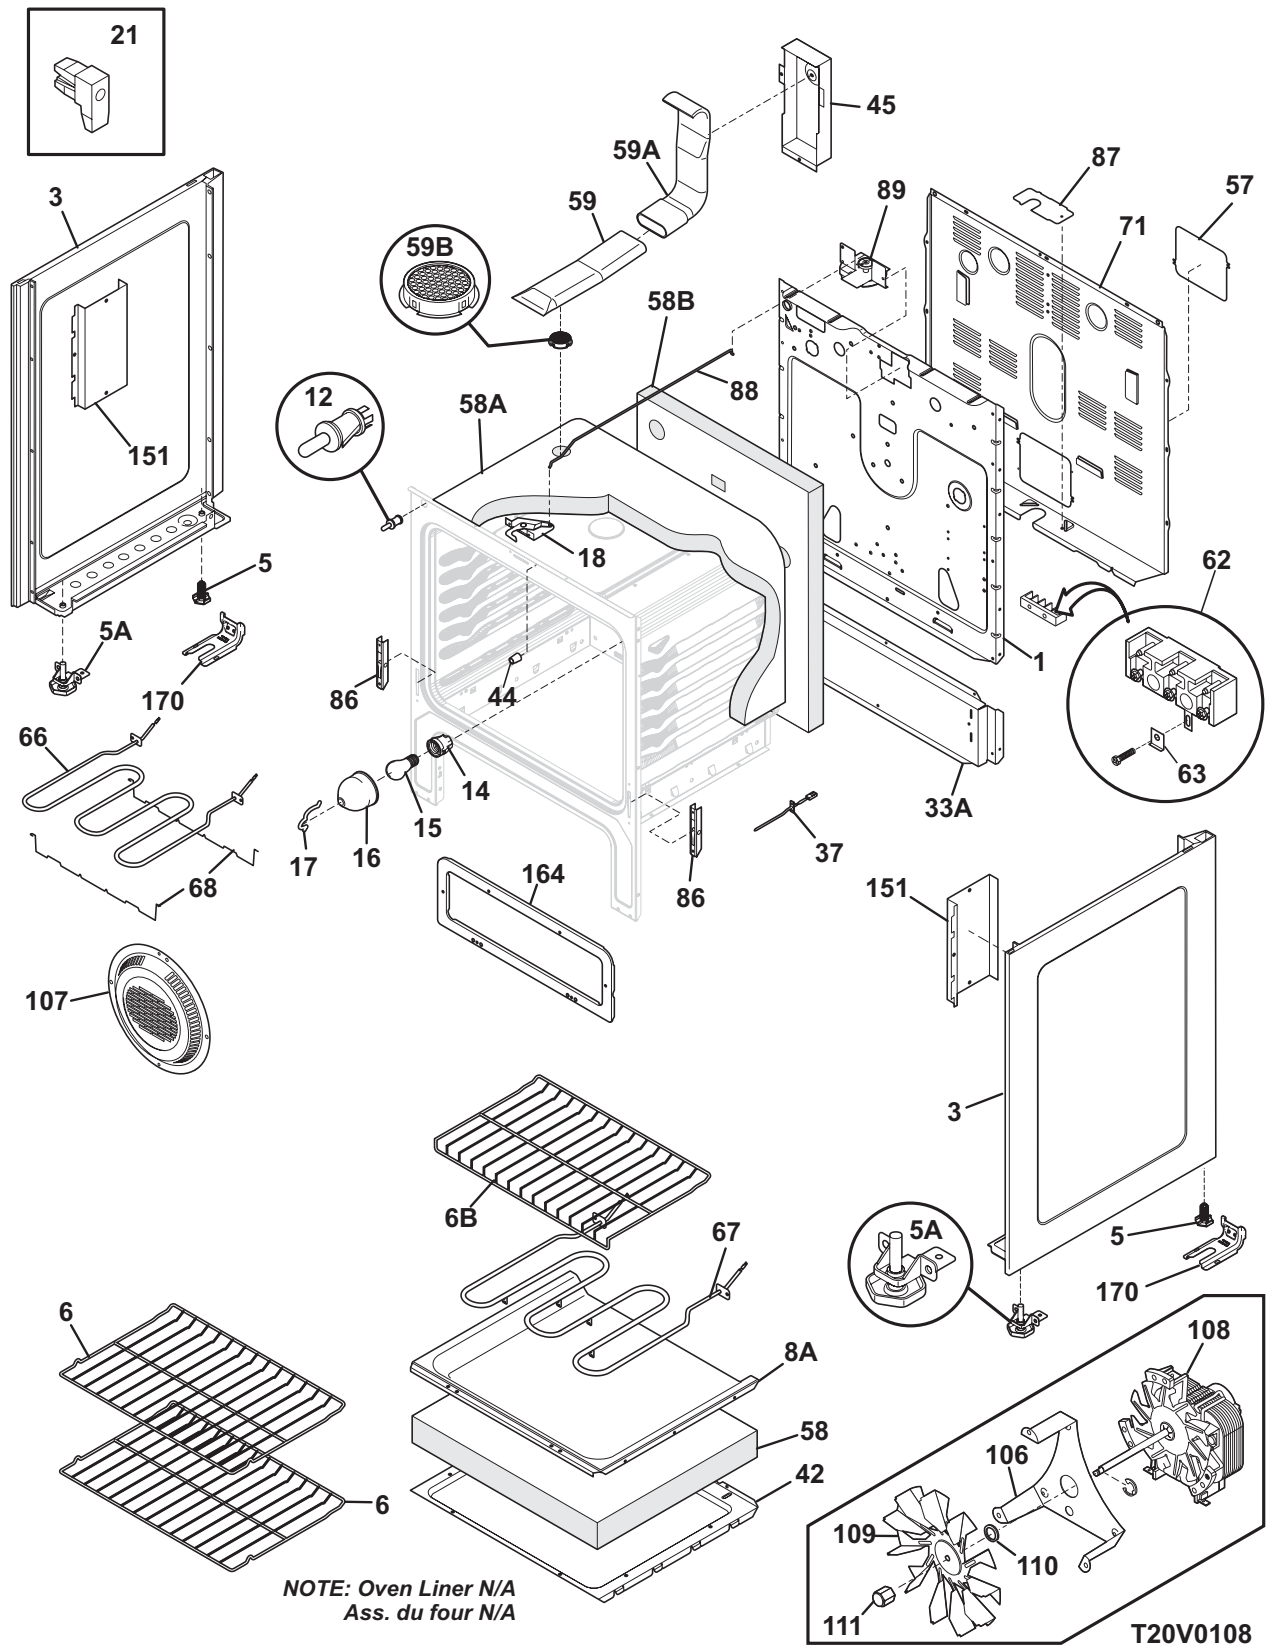

BODY

BODY

POS. NO	PART NO.	DESCRIPTION
1	316401800	Panel, main back
3	316400118	Panel, bodyside, black, RH
3	316400119	Panel, bodyside, black, LH
5	316272900	Screw, leveling, plastic, rear, (2)
5A	316407201	Leveling Leg Assy, metal, front, (2), bracket & leg
6	316404500	Rack, oven
6B	316425400	Rack, oven
8A	316411102	Base, bake element
12 #	316445500	Switch, oven light, door frame
14	316116400	Receptacle, oven light
15	5303013071	Bulb/Lamp, light
16	08011086	Lens, oven light, glass
17	316087500	Retainer, lens
18 #	316405800	Latch Assembly, oven door
21	316408000	Clip, bodyside
33A	316402100	Shield, rear wall, lower
37 #	316217001	Probe, oven temp
42	316407700	Shield, wool, lower
44	316246501	Spacer, oven door
45	316234100	Shield, wire, vent tube
57	316457800	Cover, access
58	316403801	Insulation, oven sump
58A	316406600	Insulation, oven wrapper
58B	316406500	Insulation, oven back
59	316208201	Tube, oven vent, lower
59A	316208304	Tube, oven vent, upper
59B	316247300	Catalyst, oven vent, ceramic
62	5304409888	Terminal Block Kit
62*	316085600	Insulator
62*	316205500	Nut, hex flange, 3/8 10-32
63	316278800	Plate, grounding strap
66 #	316430900	Element, broil, 4000W
67	316415900	Element, bake, 3500W, 6 pass
68	316429100	Support, element, broil
71	316422304	Shield, rear wall
86	316441300	Receptacle, hinge
86*	316418901	Screw, trilobe, 10-32 x 5/16"
87	316081200	Bracket, cable mtg
88	316203500	Rod, auto latch
89 #	316415400	Motor, latch/lock
106	316404100	Bracket, motor mtg.
107	316026701	Cover, fan
108#	316415800	Motor, fan
109	316136400	Blade, fan
110	316136500	Washer, flat
111	316136600	Nut, fan retainer
151	316404600	Shield, bodyside
164	316410301	Trim, front, mini oven
170	5303935180	Anti-tip Kit, w/bracket, screw
170*	316107200	Bracket, anti-tip
170*	316112500	Template, anti-tip
170*	316116000	Screw, concrete, 1.75", anti-tip brkt
* #	316416428	Harness, wiring, main
*	316231800	Cover, hole, conv. element
*	3203550	Plug, button, oven bottom
*	5303305345	Paint, touch-up, black
*	316021105	Screw, hex head cup pt, 8-18 x 0.375, black
*	316021110	Screw, 8-18 x 0.5, black
*	316021132	Screw, 8-18 X 11/16, black
*	316089500	Screw, 10-16 x .486
*	5303271648	Screw, wafer hd sq dr, 8-18AB x 0.5
*	5303285179	Screw, wafer head, 8-32T x 0.500, black