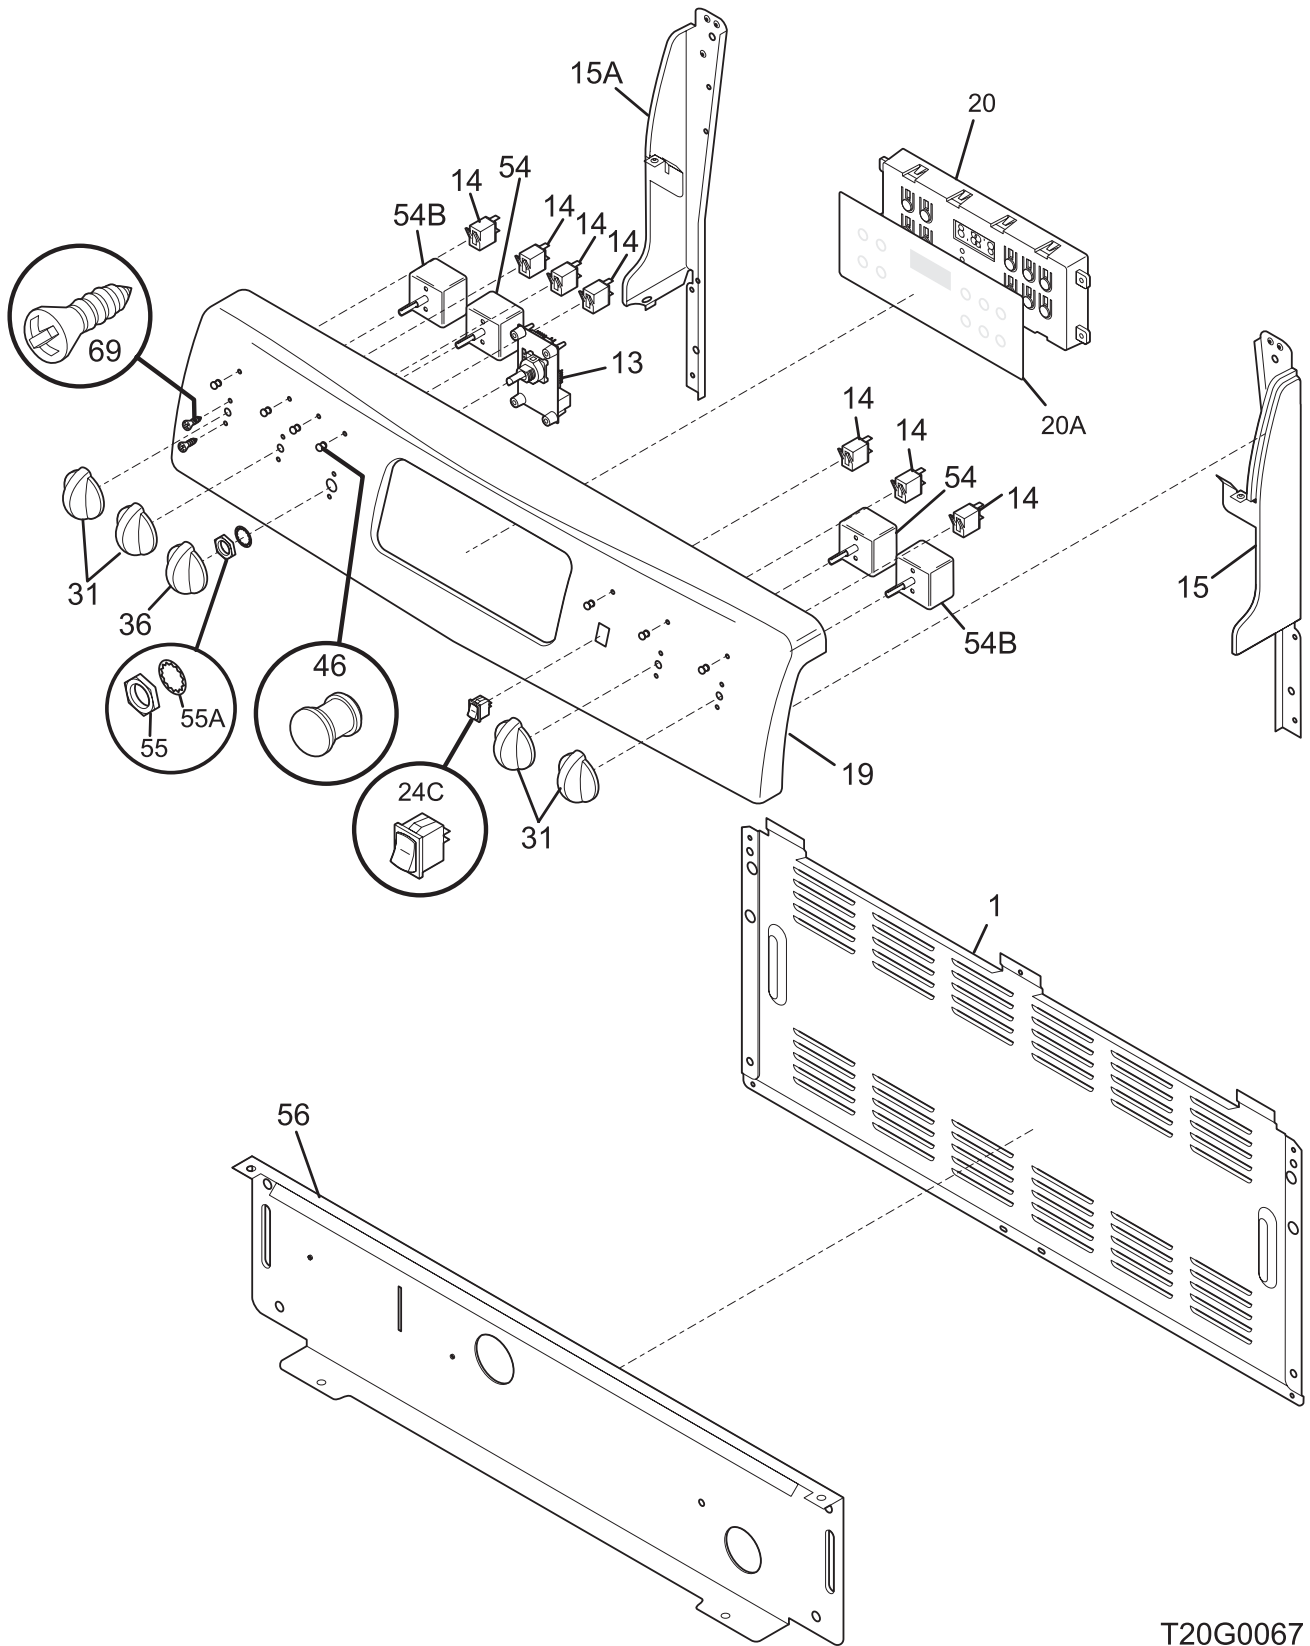

Copyright © 2006 Electrolux Home Products, Inc.
 All rights reserved.

BACKGUARD

T20G0067

BACKGUARD

POS. NO	PART NO.	DESCRIPTION
1	316416100	Shield, backguard, rear wall
13	316414400	Control, bake, mini oven
14	316022500	Light/Lamp, indicator, 125 V
15	316411405	Support, backguard, black, RH
15A	316411404	Support, backguard, black, LH
19	316424198	Panel, control, stainless
20 #	316418305	Clock/Timer, electronic, ES340
20A	316419303	Overlay, clock, black, ES340
24C	316259800	Switch-rocker, black
31	316223002	Knob, control, black
36	316223019	Knob, control, black
46	316040201	Lens, indicator light, red
54 #	316021500	Switch, infinite, small element
54B#	316238200	Switch, infinite, dual element
55	316247700	Nut, hex control mtg
55A	316247800	Washer, lock, control mtg
56	316234013	Shield, backguard, black, inner
69	5303288565	Screw, truss sqdr, 8-32 x 3/16, switch mtg
*	316416906	Harness, mini oven cntl
*	316021105	Screw, hex head cup pt, 8-18 x 0.375, black
*	316021109	Screw, 8-18 x 0.5, chrome
*	316021110	Screw, 8-18 x 0.5, black