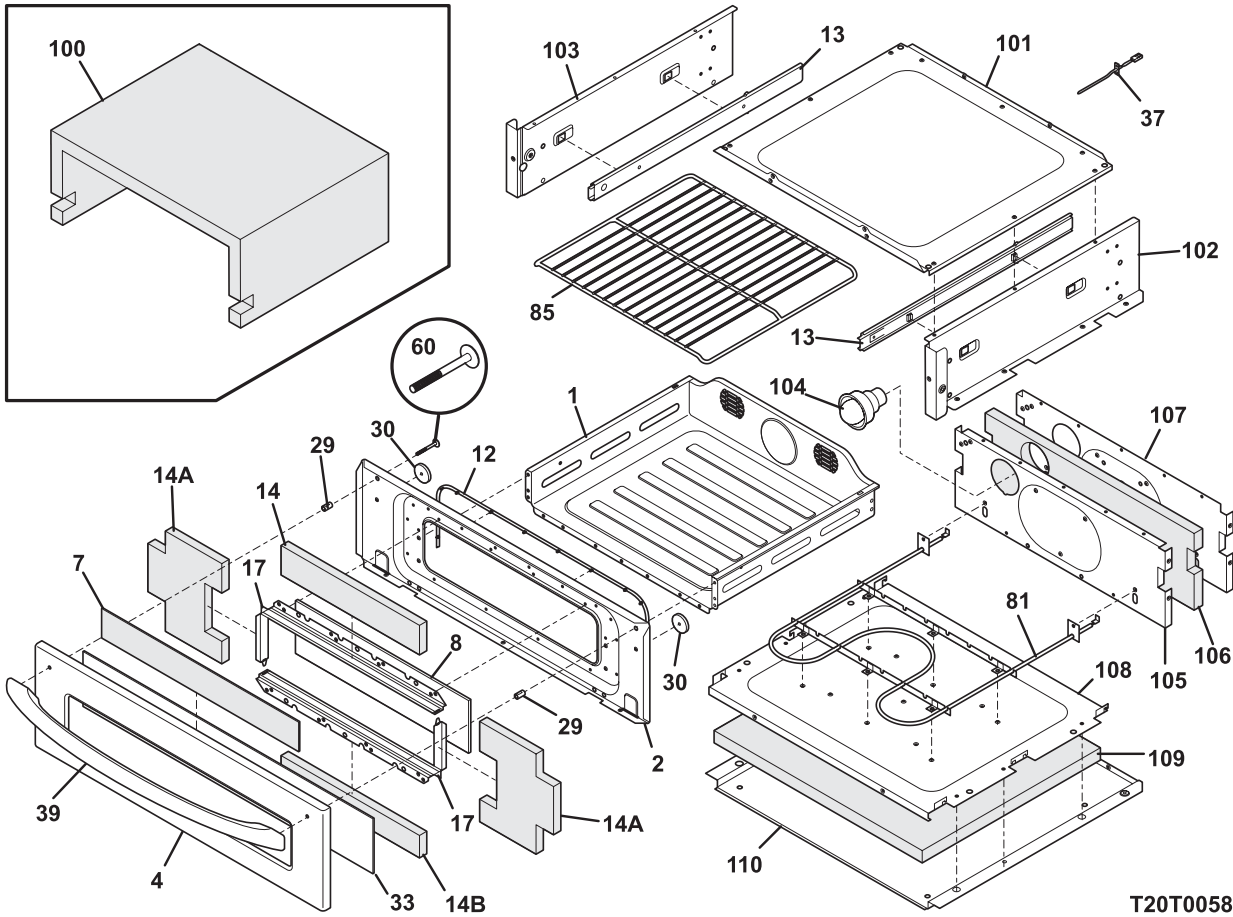

TOP/DRAWER

TOP/DRAWER

POS. NO	PART NO.	DESCRIPTION
1	316414101	Drawer, mini oven
2	316409803	Liner, drawer, mini oven, w/window
4	316432107	Panel, drawer, stainless, front
7	316437200	Insulator, heat, drawer front
8	316431901	Glass, inner door, mini oven
12	316410700	Seal, door, mini oven
13	316449800	Glide, drawer, mini oven, (2)
14	316414202	Insulation, door top, mini oven
14A	316414201	Insulation, door sides, mini oven, (2)
14B	316414203	Insulation, door bottom, mini oven
15 #	316418400	Element, dual, 9"6", surface, 1200W/1300W, radiant
15A#	318178100	Element, surface, small/6 inch, 1200 W, radiant
16	316456202	Main Top, smooth top, black
17	316431801	Spacer, glass, mini oven, (2)
18	316436600	Hinge Bracket, maintop, (2)
26	316427600	Channel, element support, (2)
26A	316099202	Bracket, chassis support, rear
26B	316214200	Bracket, chassis support, front
29	316429000	Spacer, handle, (2)
33	316432000	Glass, drawer, front
37 #	316217003	Probe, oven temp, mini oven
39	316270200	Handle, door, black
52	316461700	Clip, element mtg
60	316433302	Screw, 10-14 x 1.27", handle mtg.
81 #	316413900	Element, bake, mini oven
85	316411000	Rack, mini oven
100	316410900	Insulation, wrapper, mini oven
101	316410201	Panel, top, mini oven
102	316431201	Panel, oven side, RH, mini oven
103	316431203	Panel, oven side, LH, mini oven
104	316431500	Light Assembly, mini oven
105	316431303	Panel, main back, mini oven
106	316431400	Insulation, oven back, mini oven
107	316431307	Shield, main back, mini oven
108	316410101	Panel, bottom, mini oven
109	316410800	Insulation, floor, mini oven
110	316410400	Shield, floor, mini oven
* #	316416896	Harness, wiring, surface
* #	316416901	Harness, mini oven, to probe
* #	316416902	Harness, mini oven, to light
*	316279700	Cleaner, stainless steel
*	316468100	Cleaner, smoothtop, w/sponge
*	316021105	Screw, hex head cup pt, 8-18 x 0.375, black
*	316021109	Screw, 8-18 x 0.5, chrome
*	316021110	Screw, 8-18 x 0.5, black
*	5308014215	Screw, 6-20 x 0.312