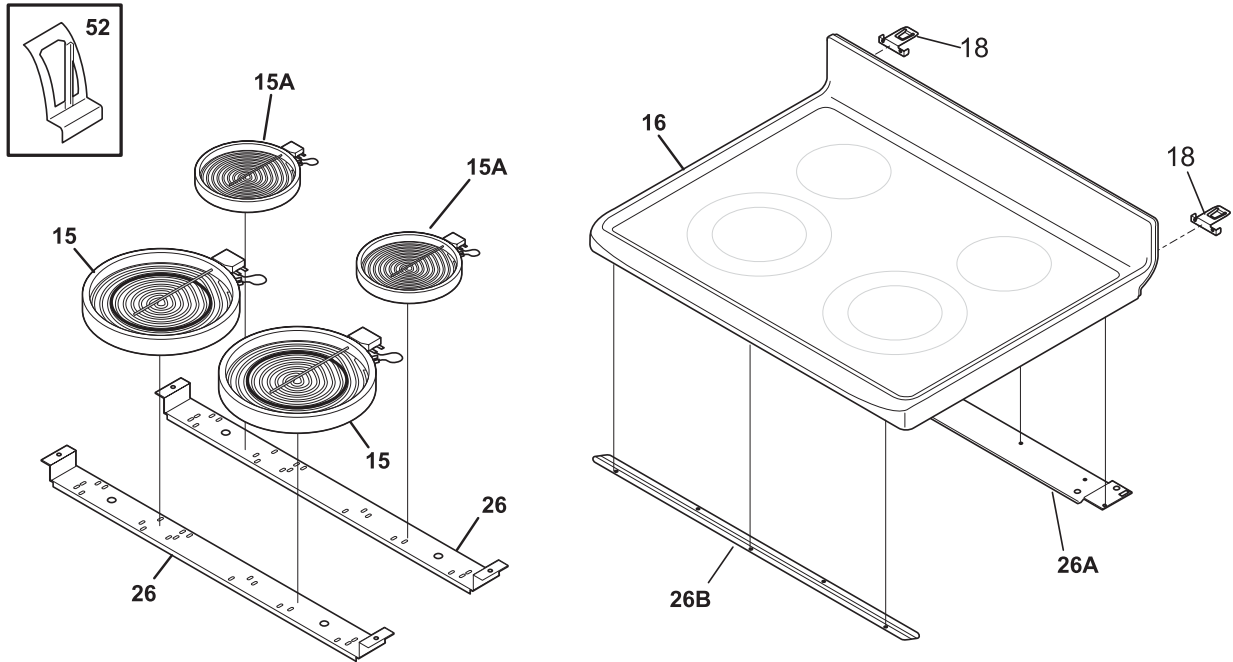

TOP/DRAWER

TOP/DRAWER

POS. NO	PART NO.	DESCRIPTION
1	316414101	Drawer, mini oven
2	316409803	Liner, drawer, mini oven, w/window
4	316432107	Panel, drawer, stainless, front
7	316437200	Insulator, heat, drawer front
8	316431901	Glass, inner door, mini oven
12	316410700	Seal, door, mini oven
13	316449800	Glide, drawer, mini oven, (2)
14	316414202	Insulation, door top, mini oven
14A	316414201	Insulation, door sides, mini oven, (2)
14B	316414203	Insulation, door bottom, mini oven
15 #	316418400	Element, dual, 9"6", surface, 1200W/1300W, radiant
15A#	318178100	Element, surface, small/6 inch, 1200 W, radiant
16	316456202	Main Top, smooth top, black
17	316431801	Spacer, glass, mini oven, (2)
18	316436600	Hinge Bracket, maintop, (2)
26	316427600	Channel, element support, (2)
26A	316099202	Bracket, chassis support, rear
26B	316214200	Bracket, chassis support, front
29	316429000	Spacer, handle, (2)
33	316432000	Glass, drawer, front
37 #	316217003	Probe, oven temp, mini oven
39	316270200	Handle, door, black
52	316461700	Clip, element mtg
60	316433302	Screw, 10-14 x 1.27", handle mtg.
81 #	316413900	Element, bake, mini oven
85	316411000	Rack, mini oven
100	316410900	Insulation, wrapper, mini oven
101	316410201	Panel, top, mini oven
102	316431201	Panel, oven side, RH, mini oven
103	316431203	Panel, oven side, LH, mini oven
104	316431500	Light Assembly, mini oven
105	316431303	Panel, main back, mini oven
106	316431400	Insulation, oven back, mini oven
107	316431307	Shield, main back, mini oven
108	316410101	Panel, bottom, mini oven
109	316410800	Insulation, floor, mini oven
110	316410400	Shield, floor, mini oven
* #	316416896	Harness, wiring, surface
* #	316416901	Harness, mini oven, to probe
* #	316416902	Harness, mini oven, to light
*	316279700	Cleaner, stainless steel
*	316468100	Cleaner, smoothtop, w/sponge
*	316021105	Screw, hex head cup pt, 8-18 x 0.375, black
*	316021109	Screw, 8-18 x 0.5, chrome
*	316021110	Screw, 8-18 x 0.5, black
*	5308014215	Screw, 6-20 x 0.312