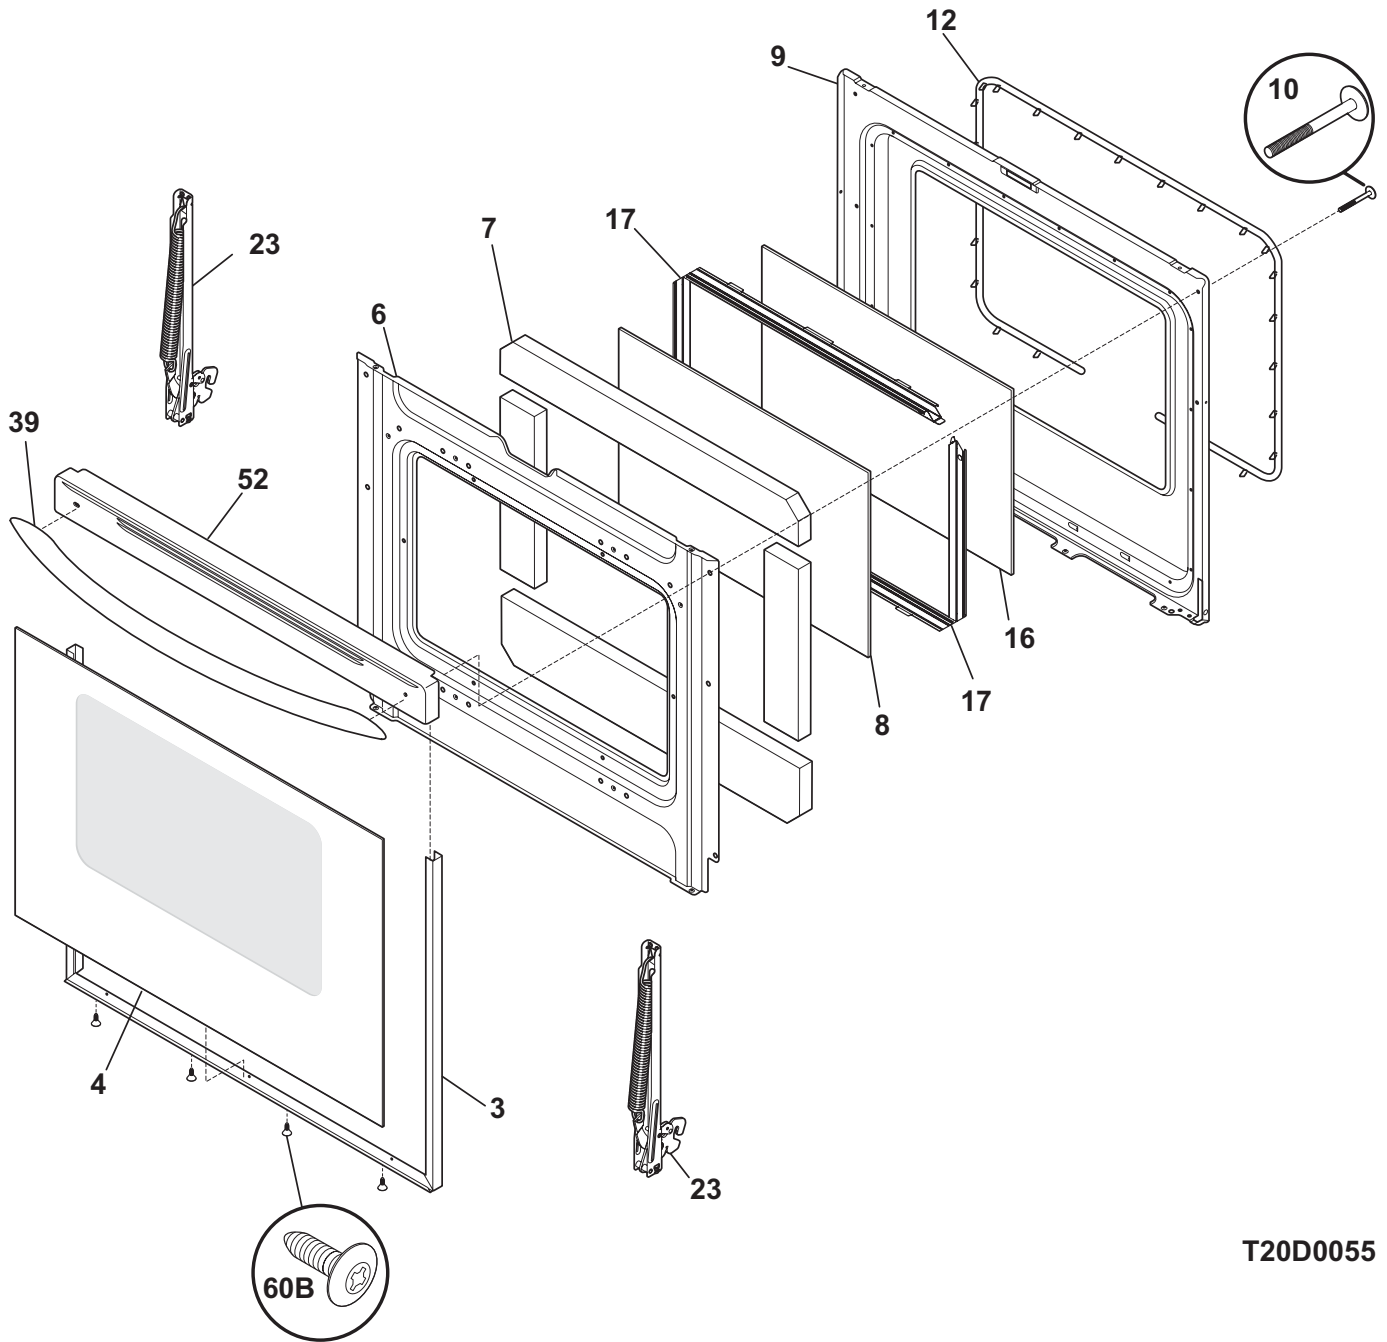

DOOR

T20D0055

DOOR

Model Index: **A** GLEFM97GP (GLEFM97GPWA)
                          B GLEFM97GP (GLEFM97GPBA)

POS. NO	PART NO.		DESCRIPTION
3	5303935243	A -	Trim kit-door, 3 sided, white, w/tape
3	5303935245	- B	Trim kit-door, 3 sided, black, w/tape
4	316406400	A -	Glass, oven door, white, outer
4	316406401	- B	Glass, oven door, black, outer
6	316406306	A B	Shield, wool
7	316405600	A B	Insulation, oven door
8	316117500	A B	Glass, oven door, heat barrier
9	316423701	A B	Liner, oven door
10	316422204	A B	Screw, 10-24 x 2.02", (2)
10*	316008401	A B	Washer, 3/4 OD x 1/4 ID, steel
12	316405000	A B	Seal, oven door
16	316117501	A B	Glass, oven door, inner
17	316402403	A B	Spacer, door glass, (2)
23	316456303	A B	Hinge, oven door, blue titan, (2)
23*	316418900	A B	Screw, sims lp, #8-32 x 5/16", black
39	316246102	A -	Handle, door/drawer, white
39	316246103	- B	Handle, door/drawer, black
52	316468400	A -	Cap, door trim, white
52	316468401	- B	Cap, door trim, black
60B	316021110	A B	Screw, 8-18 x 0.5, black
*	316433603	A B	Label, anti-tip
*	316021109	A B	Screw, 8-18 x 0.5, chrome
*	5303271648	A B	Screw, wafer hd sq dr, 8-18AB x 0.5
*	5303285179	A B	Screw, wafer head, 8-32T x 0.500, black