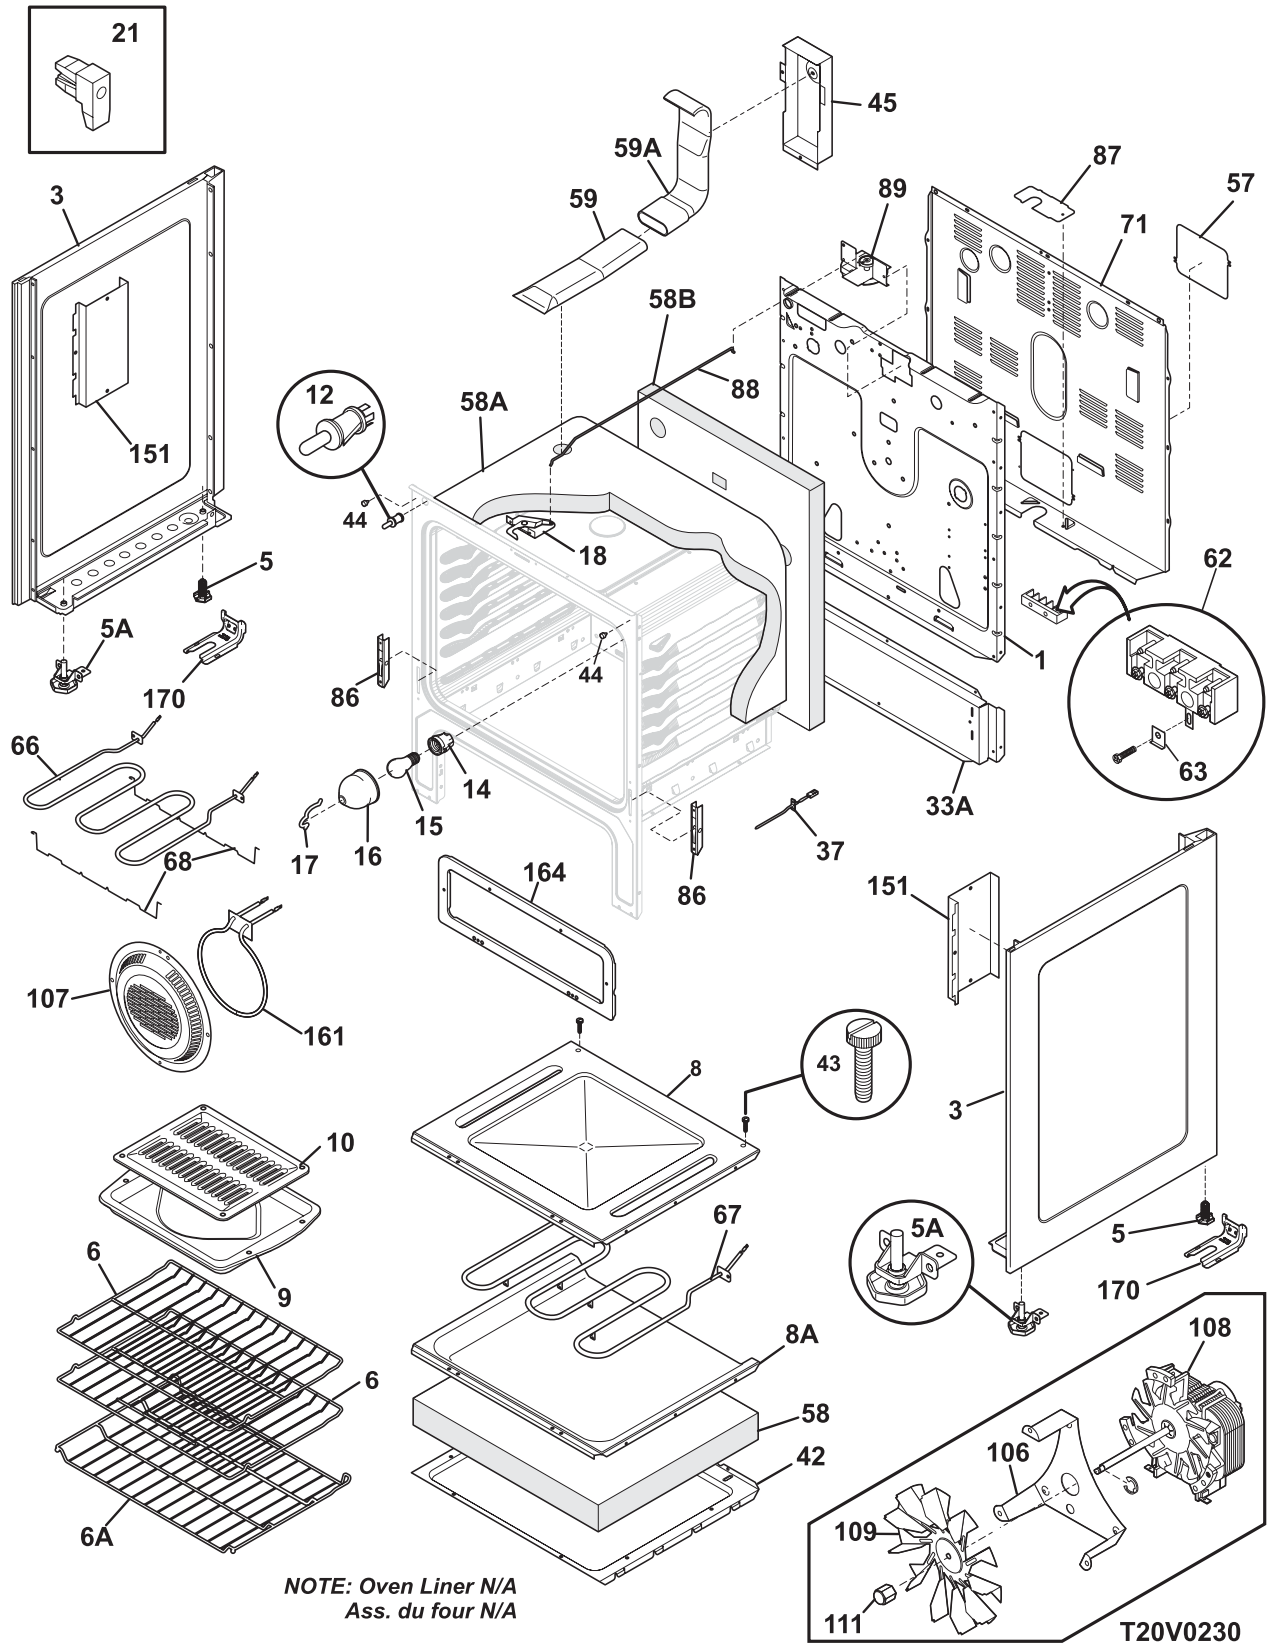

BODY

**NOTE: Oven Liner N/A
Ass. du four N/A**

BODY

Model Index: A GLEFM97GP (GLEFM97GPWA)
B GLEFM97GP (GLEFM97GPBA)

POS. NO	PART NO.		DESCRIPTION
1	316401800	A B	Panel, main back
3	316400116	A -	Panel, bodyside, white, RH
3	316400117	A -	Panel, bodyside, white, LH
3	316400118	- B	Panel, bodyside, black, RH
3	316400119	- B	Panel, bodyside, black, LH
5	316272900	A B	Screw, leveling, plastic, rear, (2)
5A	316498900	A B	Leveling Leg Assy, metal, front, (2), bracket & leg
6	316496207	A B	Rack, oven, (3)
6A	316496205	A B	Rack, oven
8	316400601	A B	Panel, oven bottom
8*	316064600	A B	Support, oven bottom
8A	316411104	A B	Base, bake element
9	316081900	A B	Pan, broilerOPTIONAL ACCESSORY
10	316082000	A B	Insert, broiler panOPTIONAL ACCESSORY
12	316445500	A B	Switch, oven light, door frame
14	316116400	A B	Receptacle, oven light
15	5303013071	A B	Bulb/Lamp, light
16	08011086	A B	Lens, oven light, glass
17	316087500	A B	Retainer, lens
18 #	316405800	A B	Latch Assembly, oven door
21	316408000	A B	Clip, bodyside
33A	316402100	A B	Shield, rear wall, lower
37 #	316490000	A B	Probe, oven temp
42	316407700	A B	Shield, wool, lower
43	3131732	A B	Screw, 8-18 x 1.438, oven bottom
44	316517600	A B	Spacer, oven door
45	316234100	A B	Shield, wire, vent tube
57	316457800	A B	Cover, access
58	316403802	A B	Insulation, oven sump
58A	316406600	A B	Insulation, oven wrapper
58B	316406500	A B	Insulation, oven back
59	316208401	A B	Vent Tube, assembly, w/catalyst
59A	316208304	A B	Tube, oven vent, upper
62	5304409888	A B	Terminal Block Kit
62*	316085600	A B	Insulator
62*	316205500	A B	Nut, hex flange, 3/8 10-32
63	316278800	A B	Plate, grounding strap
66 #	316430900	A B	Element, broil, 4000W
67	316413800	A B	Element, bake, hidden
68	316429100	A B	Support, element, broil
71	316422304	A B	Shield, rear wall
86	316441300	A B	Receptacle, hinge
87	316081200	A B	Bracket, cable mtg
88	316203500	A B	Rod, auto latch
89 #	316464300	A B	Motor-latch
106	316404100	A B	Bracket, motor mtg.
107	316026701	A B	Cover, fan
108#	316415800	A B	Motor, fan
109	316136400	A B	Blade, fan
111	316136600	A B	Nut, fan retainer
151	316404600	A B	Shield, bodyside
161#	316211603	A B	Element, convection fan, 350 W
164	316410301	A B	Trim, front, mini oven
170	5303935180	A B	Anti-tip Kit, w/bracket, screw
170*	316107200	A B	Bracket, anti-tip
170*	316112500	A B	Template, anti-tip
170*	316116000	A B	Screw, concrete, 1.75", anti-tip brkt
* #	316443025	A B	Wiring Harness, main
*	316021105	A B	Screw, hex head cup pt, 8-18 x 0.375, black
*	316021110	A B	Screw, 8-18 x 0.5, black
*	316021132	A B	Screw, 8-18 X 11/16, black
*	316089500	A B	Screw, 10-16 x .486
*	5303285179	A B	Screw, wafer head, 8-32T x 0.500, black
*	5308014215	A B	Screw, 6-20 x 0.312