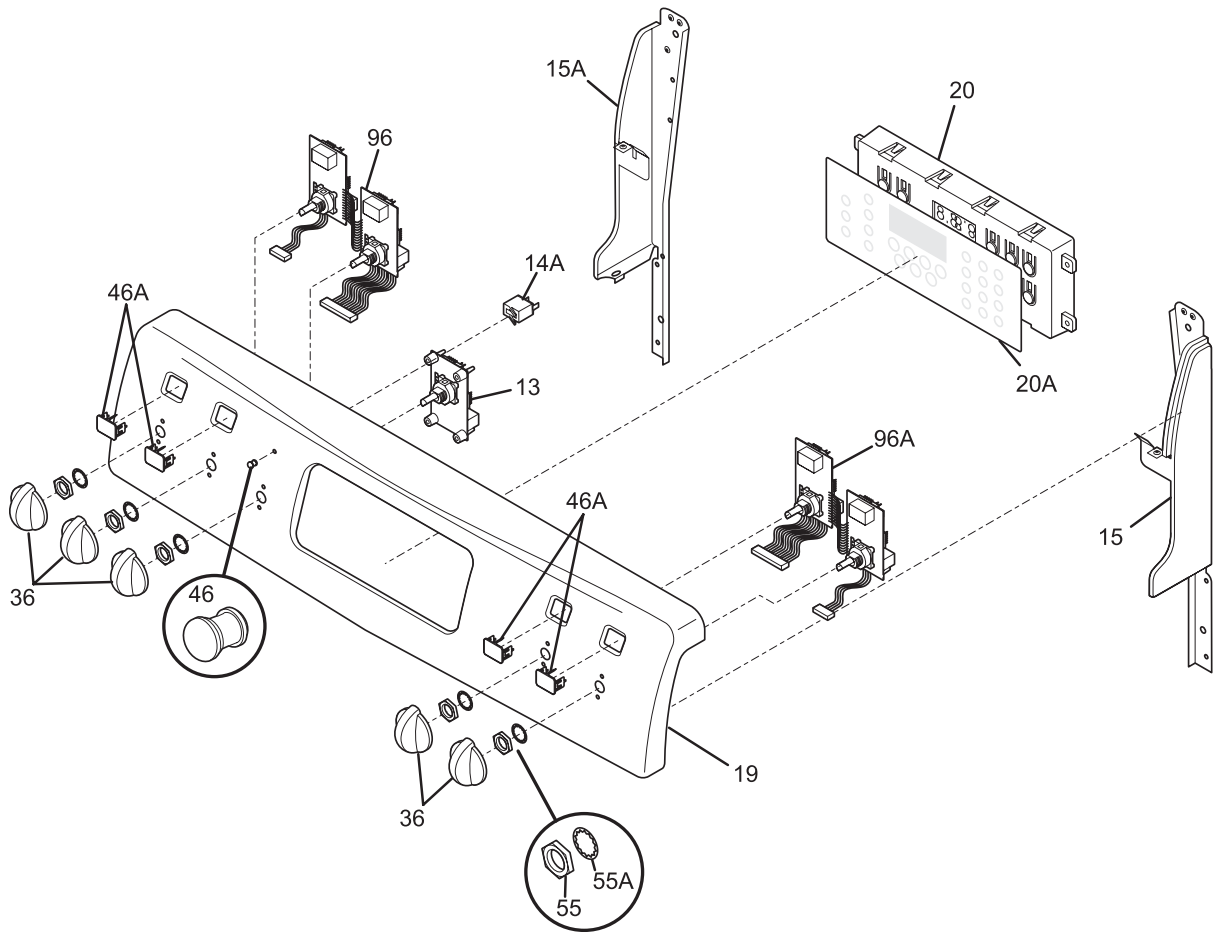

Copyright © 2007 Electrolux Home Products, Inc.
All rights reserved.

BACKGUARD

T20G0061

BACKGUARD

Model Index: A GLEFM97GP (GLEFM97GPWA)
B GLEFM97GP (GLEFM97GPBA)

POS. NO	PART NO.		DESCRIPTION
1	316416100	A B	Shield, backguard, rear wall
13	316414400	A B	Control, bake, mini oven
14A	316022500	A B	Light/Lamp, indicator, 125 V
15	316411403	A -	Support, backguard, white, RH
15	316411405	- B	Support, backguard, black, RH
15A	316411402	A -	Support, backguard, white, LH
15A	316411404	- B	Support, backguard, black, LH
19	316424149	A -	Panel, control, white
19	316424150	- B	Panel, control, black
20 #	316418704	A B	Clock/Timer, electronic, w/mini oven, ES510
20A	316419701	A -	Overlay, clock, white, w/mini oven, ES510
20A	316419700	- B	Overlay, clock, black, w/mini oven, ES510
36	316223017	A -	Knob, control, white
36	316223019	- B	Knob, control, black
46	316437800	A B	Lens-light/lamp, indicator, clear
46A	316448000	A B	Lens, LED display
55	316247700	A B	Nut, mounting, (2)
55A	316247800	A B	Washer, lock, control mtg
56	316234012	A -	Shield, backguard, white, inner
56	316234013	- B	Shield, backguard, black, inner
77	316247900	A B	Spacer, power board, (3)
77A	316114100	A B	Spacer, (4)
96	316445610	A B	Board, display, LH controls, 2, potentiometers
96A	316445611	A B	Board, display, RH controls, 2, potentiometers
97	316442101	A B	Board, power, relay
98	316442001	A B	Board, rotary, UIB
100	5303289910	A B	Screw, 8A, 1", power board mtg
*	316416916	A B	Harness, main control
*	316416917	A B	Harness, mini oven cntl
*	316021105	A B	Screw, hex head cup pt, 8-18 x 0.375, black
*	316021109	A B	Screw, 8-18 x 0.5, chrome