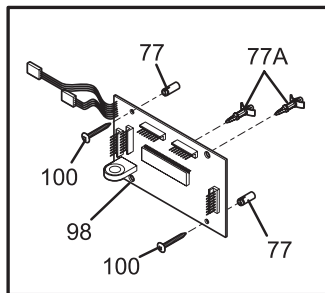

Copyright © 2007 Electrolux Home Products, Inc.
All rights reserved.

BACKGUARD

T20G0061

BACKGUARD

Model Index: A GLEFM97GP (GLEFM97GPWA)
B GLEFM97GP (GLEFM97GPBA)

POS. NO	PART NO.		DESCRIPTION
1	316416100	A B	Shield, backguard, rear wall
13	316414400	A B	Control, bake, mini oven
14A	316022500	A B	Light/Lamp, indicator, 125 V
15	316411403	A -	Support, backguard, white, RH
15	316411405	- B	Support, backguard, black, RH
15A	316411402	A -	Support, backguard, white, LH
15A	316411404	- B	Support, backguard, black, LH
19	316424149	A -	Panel, control, white
19	316424150	- B	Panel, control, black
20 #	316418704	A B	Clock/Timer, electronic, w/mini oven, ES510
20A	316419701	A -	Overlay, clock, white, w/mini oven, ES510
20A	316419700	- B	Overlay, clock, black, w/mini oven, ES510
36	316223017	A -	Knob, control, white
36	316223019	- B	Knob, control, black
46	316437800	A B	Lens-light/lamp, indicator, clear
46A	316448000	A B	Lens, LED display
55	316247700	A B	Nut, mounting, (2)
55A	316247800	A B	Washer, lock, control mtg
56	316234012	A -	Shield, backguard, white, inner
56	316234013	- B	Shield, backguard, black, inner
77	316247900	A B	Spacer, power board, (3)
77A	316114100	A B	Spacer, (4)
96	316445610	A B	Board, display, LH controls, 2, potentiometers
96A	316445611	A B	Board, display, RH controls, 2, potentiometers
97	316442101	A B	Board, power, relay
98	316442001	A B	Board, rotary, UIB
100	5303289910	A B	Screw, 8A, 1", power board mtg
*	316416916	A B	Harness, main control
*	316416917	A B	Harness, mini oven cntl
*	316021105	A B	Screw, hex head cup pt, 8-18 x 0.375, black
*	316021109	A B	Screw, 8-18 x 0.5, chrome