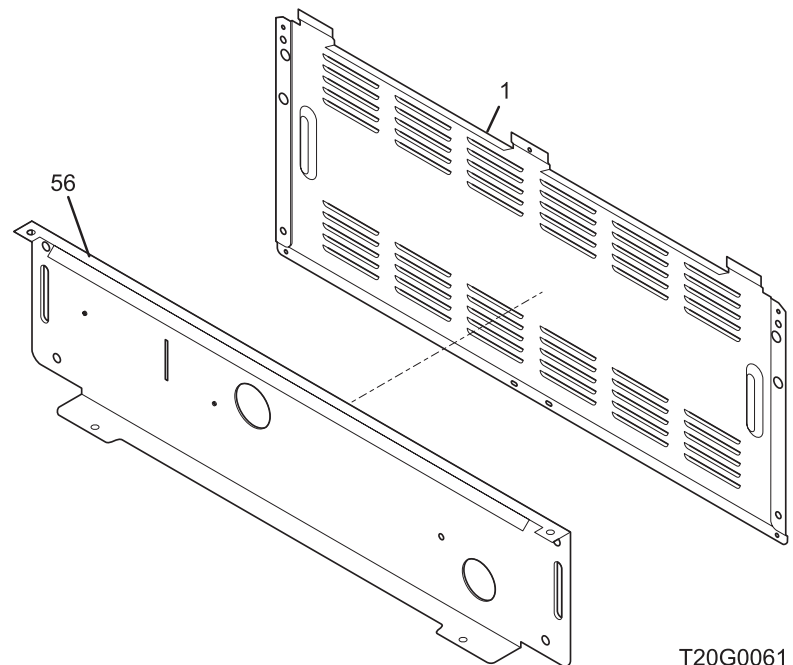

Copyright © 2007 Electrolux Home Products, Inc.
All rights reserved.

BACKGUARD

T20G0061

BACKGUARD

Model Index: A GLEFM97GP (GLEFM97GPWA)
B GLEFM97GP (GLEFM97GPBA)

POS. NO	PART NO.		DESCRIPTION
1	316416100	A B	Shield, backguard, rear wall
13	316414400	A B	Control, bake, mini oven
14A	316022500	A B	Light/Lamp, indicator, 125 V
15	316411403	A -	Support, backguard, white, RH
15	316411405	- B	Support, backguard, black, RH
15A	316411402	A -	Support, backguard, white, LH
15A	316411404	- B	Support, backguard, black, LH
19	316424149	A -	Panel, control, white
19	316424150	- B	Panel, control, black
20 #	316418704	A B	Clock/Timer, electronic, w/mini oven, ES510
20A	316419701	A -	Overlay, clock, white, w/mini oven, ES510
20A	316419700	- B	Overlay, clock, black, w/mini oven, ES510
36	316223017	A -	Knob, control, white
36	316223019	- B	Knob, control, black
46	316437800	A B	Lens-light/lamp, indicator, clear
46A	316448000	A B	Lens, LED display
55	316247700	A B	Nut, mounting, (2)
55A	316247800	A B	Washer, lock, control mtg
56	316234012	A -	Shield, backguard, white, inner
56	316234013	- B	Shield, backguard, black, inner
77	316247900	A B	Spacer, power board, (3)
77A	316114100	A B	Spacer, (4)
96	316445610	A B	Board, display, LH controls, 2, potentiometers
96A	316445611	A B	Board, display, RH controls, 2, potentiometers
97	316442101	A B	Board, power, relay
98	316442001	A B	Board, rotary, UIB
100	5303289910	A B	Screw, 8A, 1", power board mtg
*	316416916	A B	Harness, main control
*	316416917	A B	Harness, mini oven cntl
*	316021105	A B	Screw, hex head cup pt, 8-18 x 0.375, black
*	316021109	A B	Screw, 8-18 x 0.5, chrome