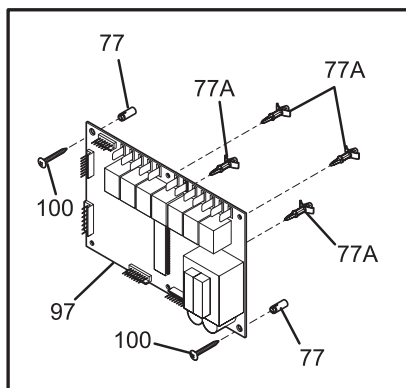

Copyright © 2007 Electrolux Home Products, Inc.
All rights reserved.

BACKGUARD

T20G0061

BACKGUARD

Model Index: A GLEFM97GP (GLEFM97GPWA)
B GLEFM97GP (GLEFM97GPBA)

POS. NO	PART NO.		DESCRIPTION
1	316416100	A B	Shield, backguard, rear wall
13	316414400	A B	Control, bake, mini oven
14A	316022500	A B	Light/Lamp, indicator, 125 V
15	316411403	A -	Support, backguard, white, RH
15	316411405	- B	Support, backguard, black, RH
15A	316411402	A -	Support, backguard, white, LH
15A	316411404	- B	Support, backguard, black, LH
19	316424149	A -	Panel, control, white
19	316424150	- B	Panel, control, black
20 #	316418704	A B	Clock/Timer, electronic, w/mini oven, ES510
20A	316419701	A -	Overlay, clock, white, w/mini oven, ES510
20A	316419700	- B	Overlay, clock, black, w/mini oven, ES510
36	316223017	A -	Knob, control, white
36	316223019	- B	Knob, control, black
46	316437800	A B	Lens-light/lamp, indicator, clear
46A	316448000	A B	Lens, LED display
55	316247700	A B	Nut, mounting, (2)
55A	316247800	A B	Washer, lock, control mtg
56	316234012	A -	Shield, backguard, white, inner
56	316234013	- B	Shield, backguard, black, inner
77	316247900	A B	Spacer, power board, (3)
77A	316114100	A B	Spacer, (4)
96	316445610	A B	Board, display, LH controls, 2, potentiometers
96A	316445611	A B	Board, display, RH controls, 2, potentiometers
97	316442101	A B	Board, power, relay
98	316442001	A B	Board, rotary, UIB
100	5303289910	A B	Screw, 8A, 1", power board mtg
*	316416916	A B	Harness, main control
*	316416917	A B	Harness, mini oven cntl
*	316021105	A B	Screw, hex head cup pt, 8-18 x 0.375, black
*	316021109	A B	Screw, 8-18 x 0.5, chrome