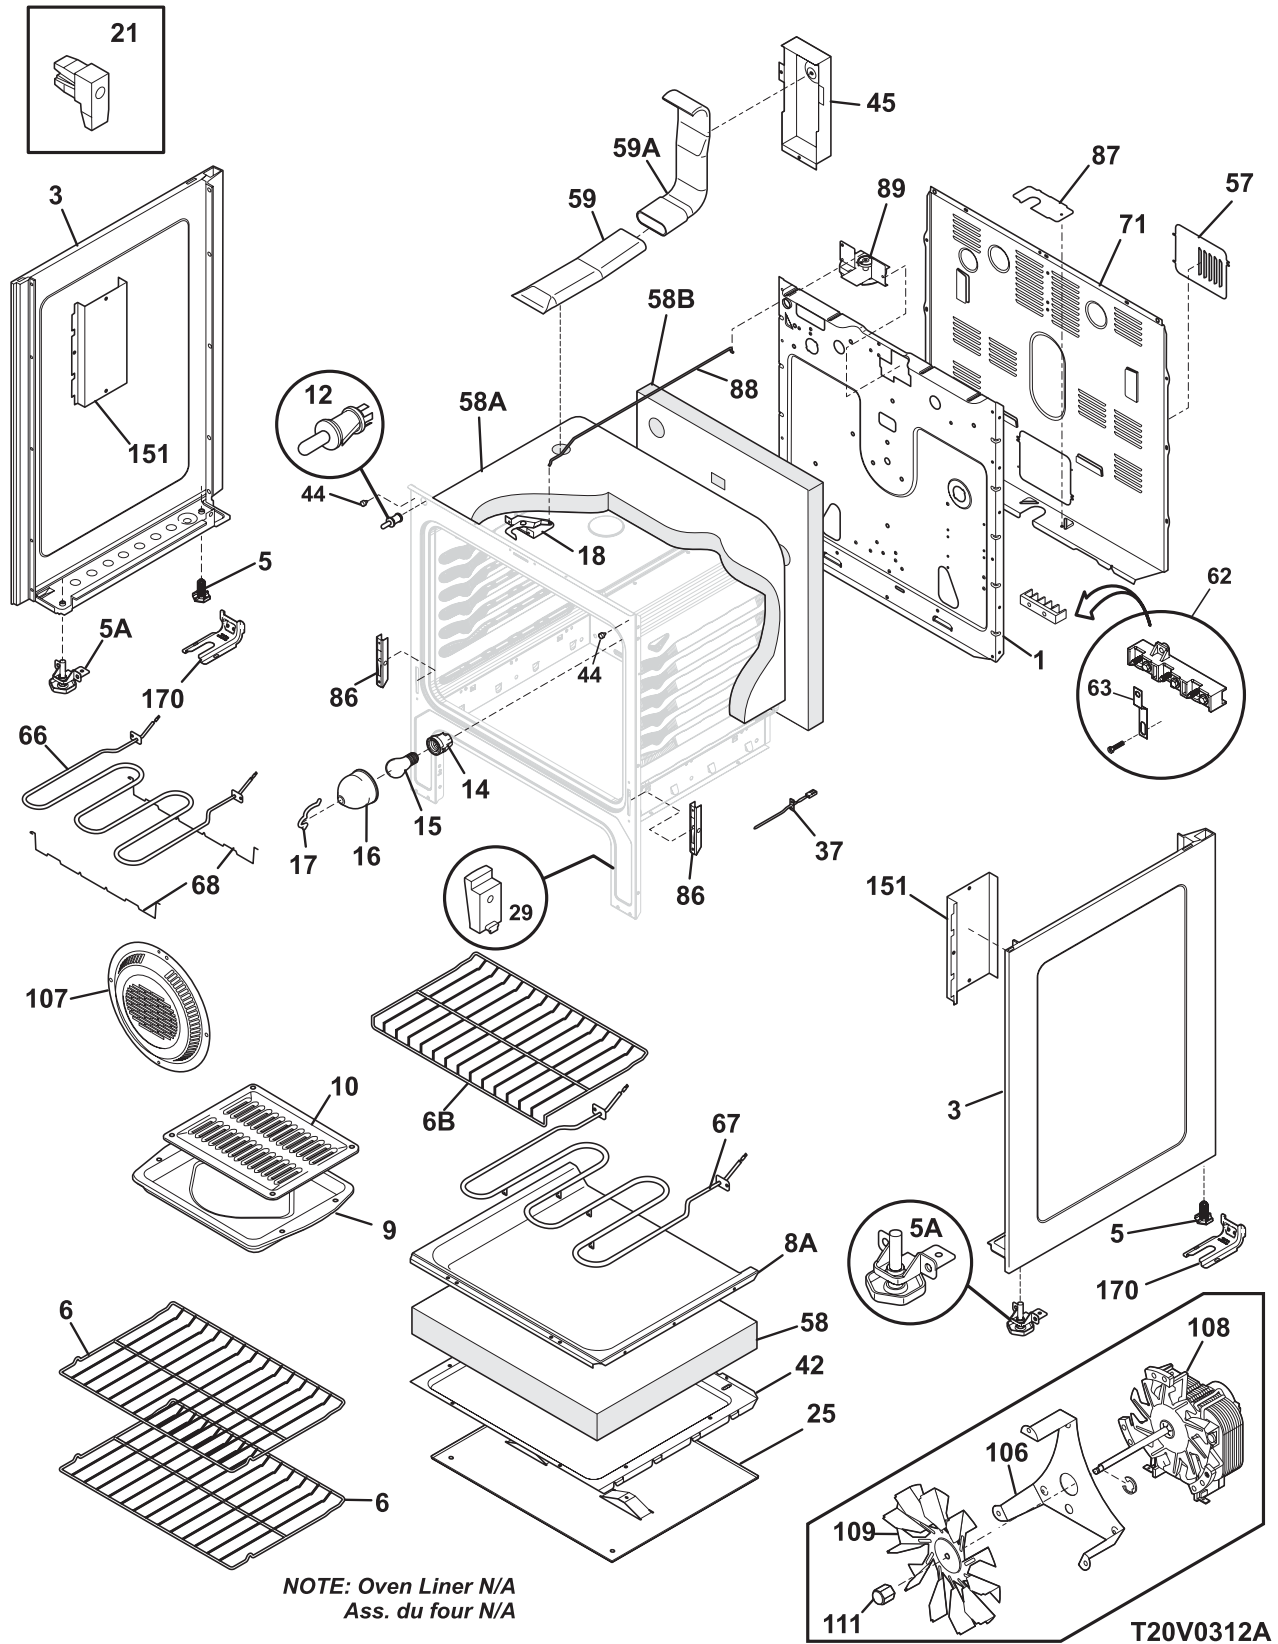

BODY

BODY

POS. NO	PART NO.	DESCRIPTION
1	316401800	Panel, main back
3	316400118	Panel, bodyside, black, RH
3	316400119	Panel, bodyside, black, LH
5	316272900	Screw, leveling, plastic, rear, (2)
5A	316498900	Leveling Leg Assy, metal, front, (2), bracket & leg
6	316496201	Rack, oven, (2)
6B	316524200	Rack, oven, small, (1)
8A	316411102	Base, bake element
9	316081900	Pan, broilerOPTIONAL ACCESSORY
10	316082000	Insert, broiler panOPTIONAL ACCESSORY
12 #	316445500	Switch, oven light, door frame
14	316116400	Receptacle, oven light
15	316538901	Lamp, oven light
16	08011086	Lens, oven light, glass
17	316087500	Retainer, lens
18 #	316405800	Latch Assembly, oven door
21	316408000	Clip, bodyside
25	316406200	Shield, heat, lower
29	316407301	Glide, drawer, front
37 #	316490000	Probe, oven temp
42	316407700	Shield, wool, lower
44	316517600	Spacer, oven door
45	316234100	Shield, wire, vent tube
57	316457801	Cover, access
58	316403801	Insulation, oven sump
58A	316406602	Insulation, oven wrapper
58B	316406500	Insulation, oven back
59	316208401	Vent Tube, assembly, w/catalyst
59A	316208304	Tube, oven vent, upper
62 #	5303935271	Terminal Block Kit
62*	316205500	Nut, hex flange, 3/8 10-32
62*	316542200	Insulator
63	316542600	Plate, grounding strap
66 #	316430900	Element, broil, 4000W
67	316415900	Element, bake, 3500W, 6 pass
68	316429100	Support, element, broil
71	316422304	Shield, rear wall
86	316441300	Receptacle, hinge
86*	316418901	Screw, trilobe, 10-32 x 5/16"
87	316081200	Bracket, cable mtg
88	316203500	Rod, auto latch
89 #	316464300	Motor-latch
106	316404100	Bracket, motor mtg.
107	316026701	Cover, fan
108#	316415800	Motor, fan
109	316136400	Blade, fan
111	316136600	Nut, fan retainer
151	316404600	Shield, bodyside
170	316112003	Anti Tip Kit, assembly
170*	316107200	Bracket, anti-tip
170*	316112500	Template, anti-tip