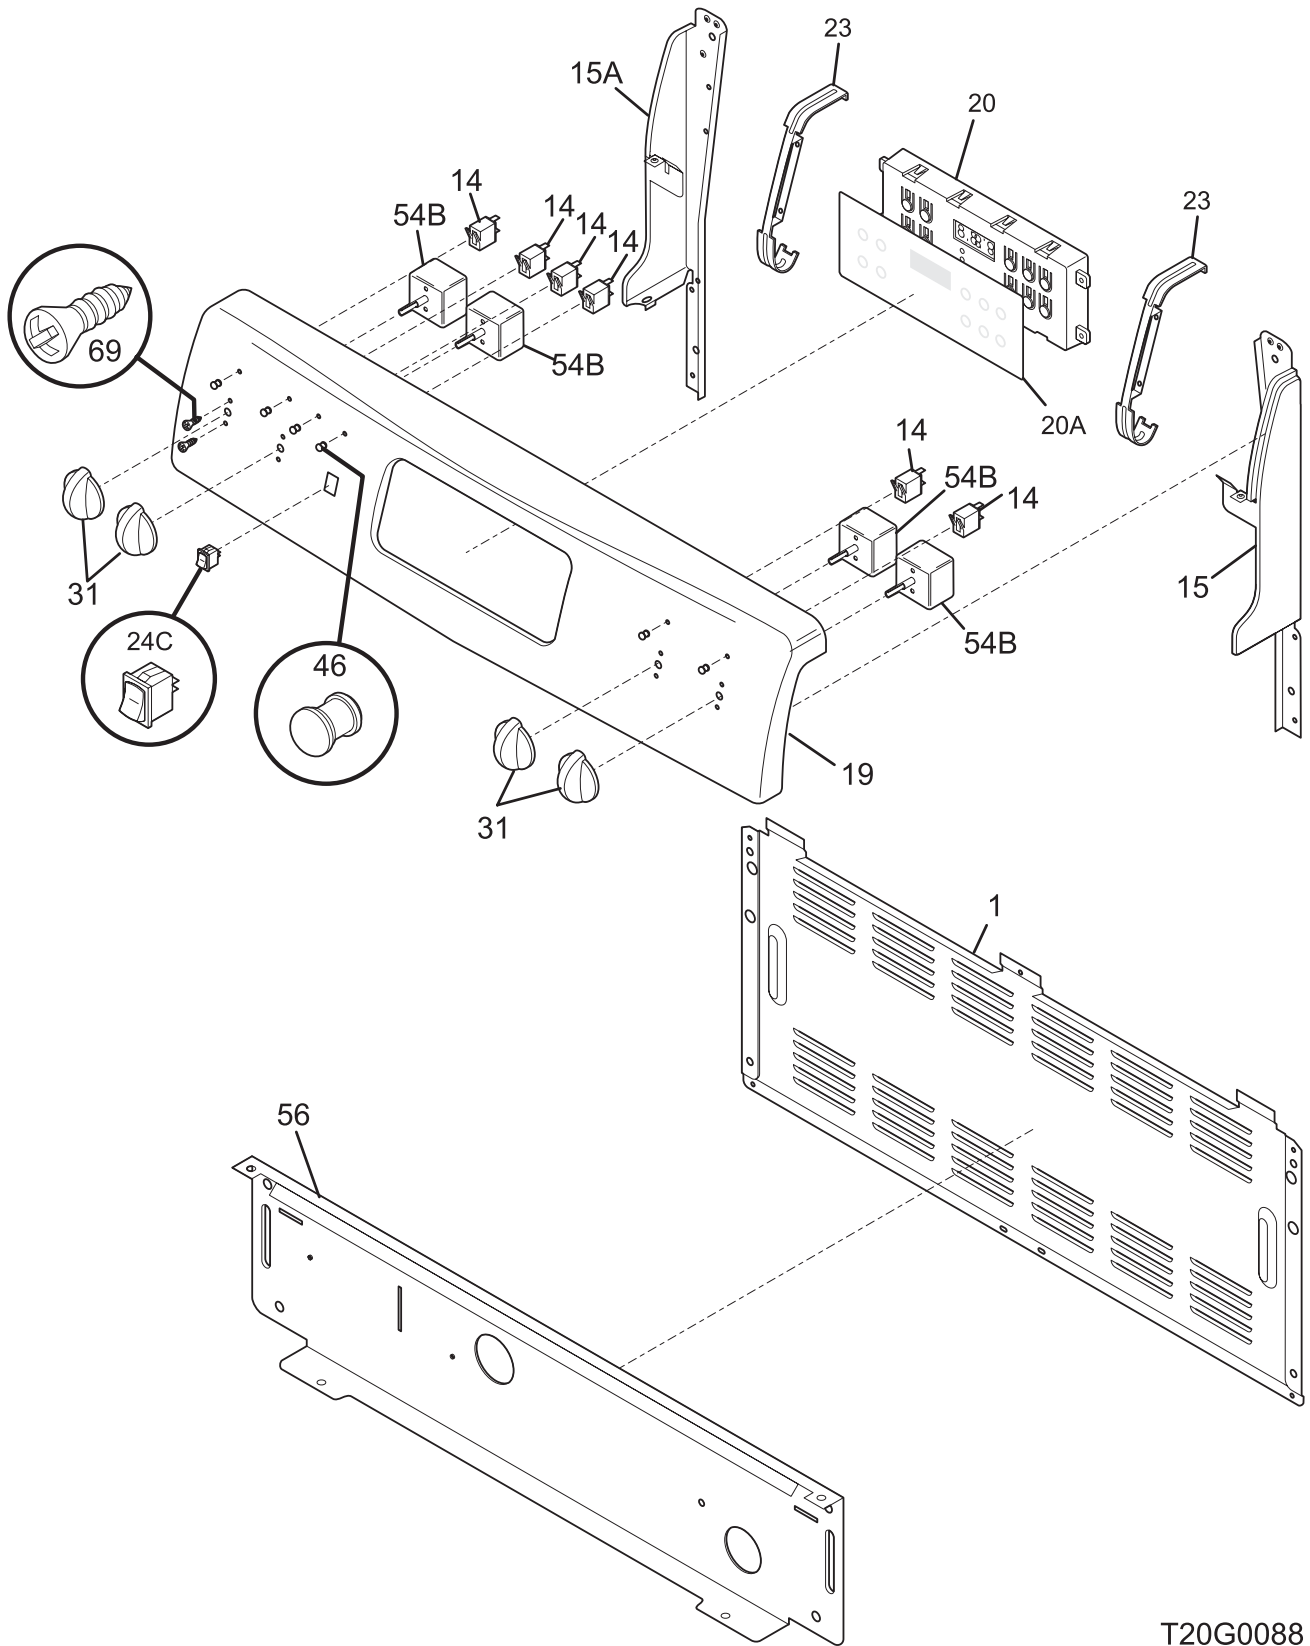

Copyright © 2008 Electrolux Home Products, Inc.
All rights reserved.

BACKGUARD

T20G0088

BACKGUARD

POS. NO	PART NO.	DESCRIPTION
1	316416100	Shield, backguard, rear wall
14	316022500	Light/Lamp, indicator, 125 V
15	316411405	Support, backguard, black, RH
15A	316411404	Support, backguard, black, LH
19	316436250	Panel, control, alum
20 #	316418305	Clock/Timer, electronic, ES340
20A	316419303	Overlay, clock, black, ES340
23	316419200	Bracket, clock, (2)
24C	316259800	Switch-rocker, black
31	316223002	Knob, control, black
46	316437800	Lens-light/lamp, indicator, clear
54B#	316238200	Switch, infinite, dual
56	316234013	Shield, backguard, black, inner
69	5303288565	Screw, truss sqdr, 8-32 x 3/16, switch mtg
*	316021105	Screw, hex head cup pt, 8-18 x 0.375, black
*	316021109	Screw, 8-18 x 0.5, chrome
*	316021110	Screw, 8-18 x 0.5, black

BODY

BODY

POS. NO	PART NO.	DESCRIPTION
170*	316116000	Screw, concrete, 1.75", anti-tip brkt
* #	316443043	Wiring Harness, main
*	316231800	Cover, hole, conv. element
*	316021105	Screw, hex head cup pt, 8-18 x 0.375, black
*	316021110	Screw, 8-18 x 0.5, black
*	316021132	Screw, 8-18 X 11/16, black
*	316089500	Screw, 10-16 x .486
*	5303271648	Screw, wafer hd sq dr, 8-18AB x 0.5
*	5303285179	Screw, wafer head, 8-32T x 0.500, black
*	5308014215	Screw, 6-20 x 0.312