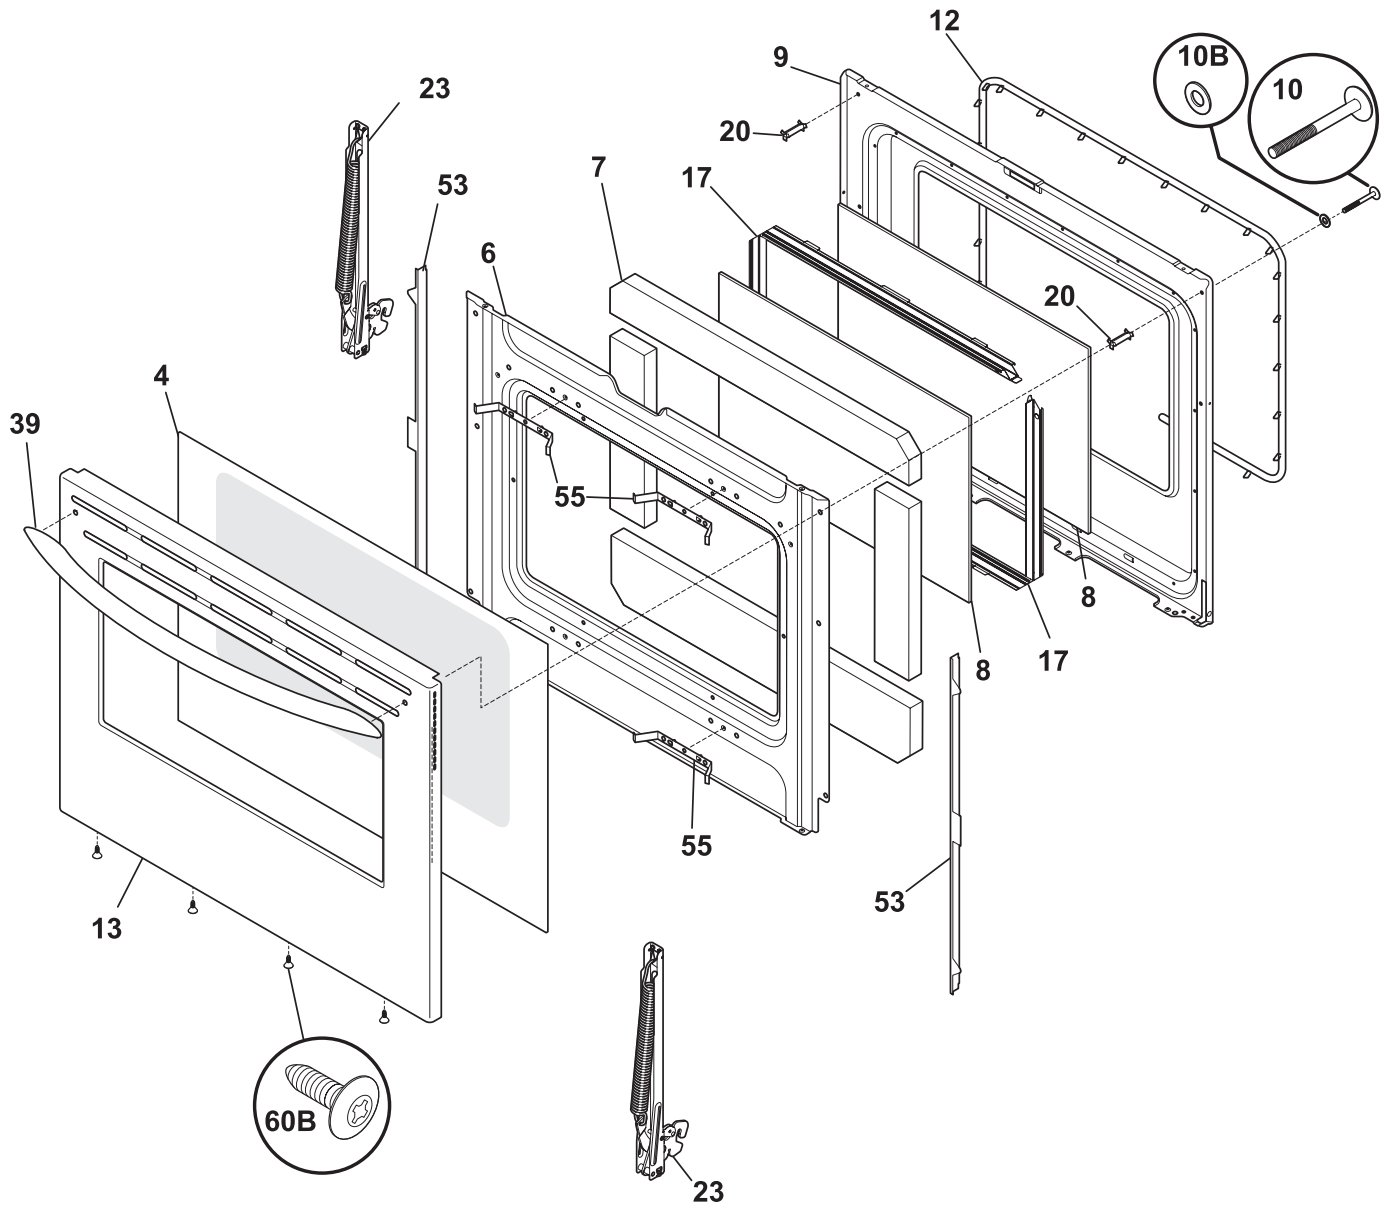

DOOR

T20D0029

DOOR

POS. NO	PART NO.	DESCRIPTION
4	316452700	Glass, oven door, black, outer
6	316406306	Shield, wool
7	316405600	Insulation, oven door
8	316117500	Glass, oven door, heat barrier
9	316423701	Liner, oven door
10	316001002	Screw, wafer head, 10-24 x 1.81, (2), handle mtg.
10B	316008401	Washer, 3/4 OD x 1/4 ID, steel
12	316405000	Seal, oven door
13	316407918	Panel, oven door, stainless, outer
17	316402403	Spacer, door glass, (2)
20	316408600	Spacer, door handle, (2)
23	316456304	Hinge, oven door, (2)
23*	316418900	Screw, sims lp, #8-32 x 5/16", black
39	316246100	Handle, door/drawer, stainless
53	316408201	Shield, door filler, black, (2)
55	316408300	Bracket, glass support, (4)
60B	316021110	Screw, 8-18 x 0.5, black
*	316433603	Label, anti-tip
*	316021109	Screw, 8-18 x 0.5, chrome
*	5303271648	Screw, wafer hd sq dr, 8-18AB x 0.5
*	5303285179	Screw, wafer head, 8-32T x 0.500, black