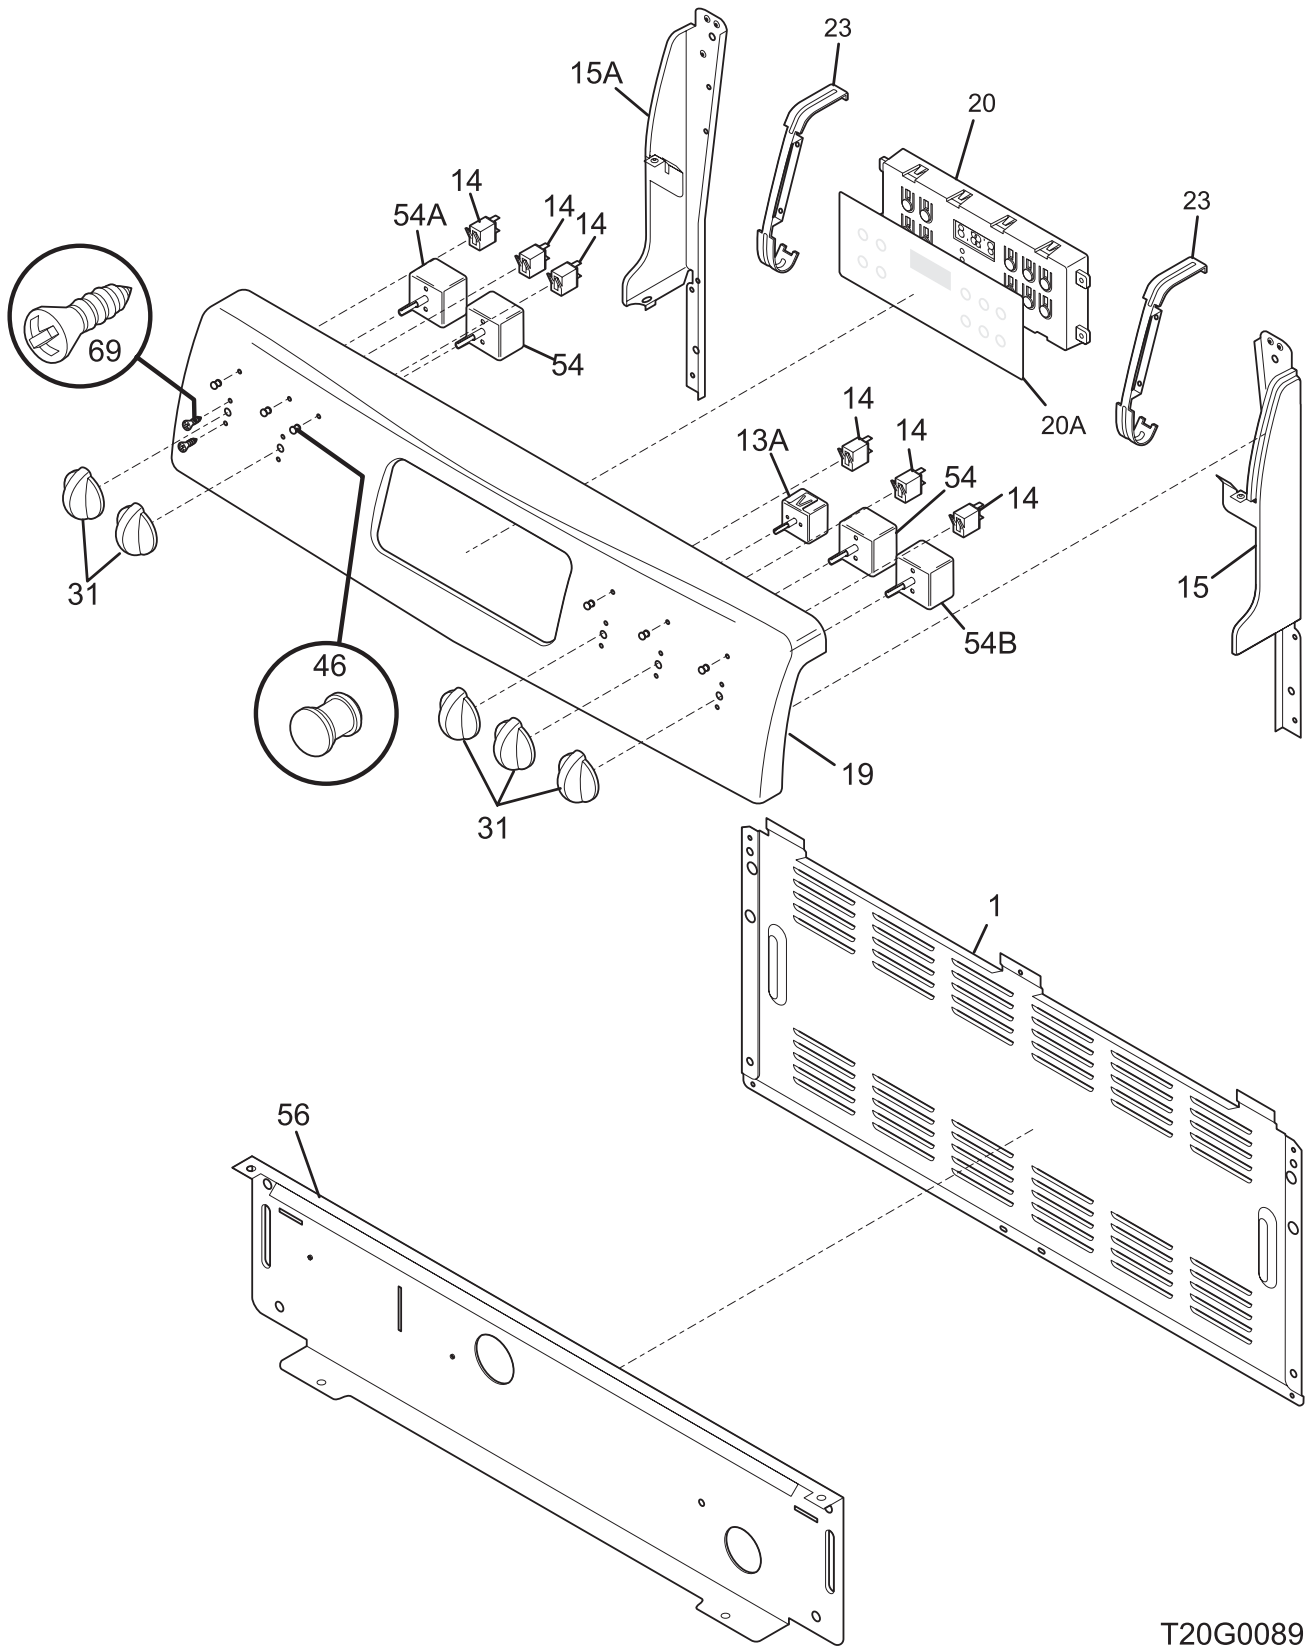

Copyright © 2008 Electrolux Home Products, Inc.
All rights reserved.

BACKGUARD

T20G0089

BACKGUARD

POS. NO	PART NO.	DESCRIPTION
1	316416100	Shield, backguard, rear wall
13A	316095502	Switch, infinite, warmer
14	316022500	Light/Lamp, indicator, 125 V
15	316411405	Support, backguard, black, RH
15A	316411404	Support, backguard, black, LH
19	316436259	Panel, control, brush alum
20 #	316418700	Clock/Timer, electronic, ES510
20A	316419700	Overlay, clock, black, w/mini oven, ES510
23	316419200	Bracket, clock, (2)
31	316223002	Knob, control, black
46	316437800	Lens-light/lamp, indicator, clear
54 #	316021500	Switch, infinite, small element
54A#	316021501	Switch, infinite, large element
54B#	316238200	Switch, infinite, dual
56	316234013	Shield, backguard, black, inner
69	5303288565	Screw, truss sqdr, 8-32 x 3/16, switch mtg
*	316021105	Screw, hex head cup pt, 8-18 x 0.375, black
*	316021109	Screw, 8-18 x 0.5, chrome
*	316021110	Screw, 8-18 x 0.5, black

BODY

NOTE: Oven Liner N/A
Ass. du four N/A

T20V0218A

BODY

POS. NO	PART NO.	DESCRIPTION
151	316404600	Shield, bodyside
161#	316211603	Element, convection fan, 350 W
170	316112003	Anti Tip Kit, assembly
170*	316107200	Bracket, anti-tip
170*	316112500	Template, anti-tip
170*	316116000	Screw, concrete, 1.75", anti-tip brkt
* #	316443024	Wiring Harness, main
*	316021105	Screw, hex head cup pt, 8-18 x 0.375, black
*	316021110	Screw, 8-18 x 0.5, black
*	316021132	Screw, 8-18 X 11/16, black
*	316089500	Screw, 10-16 x .486
*	5303285179	Screw, wafer head, 8-32T x 0.500, black
*	5308014215	Screw, 6-20 x 0.312