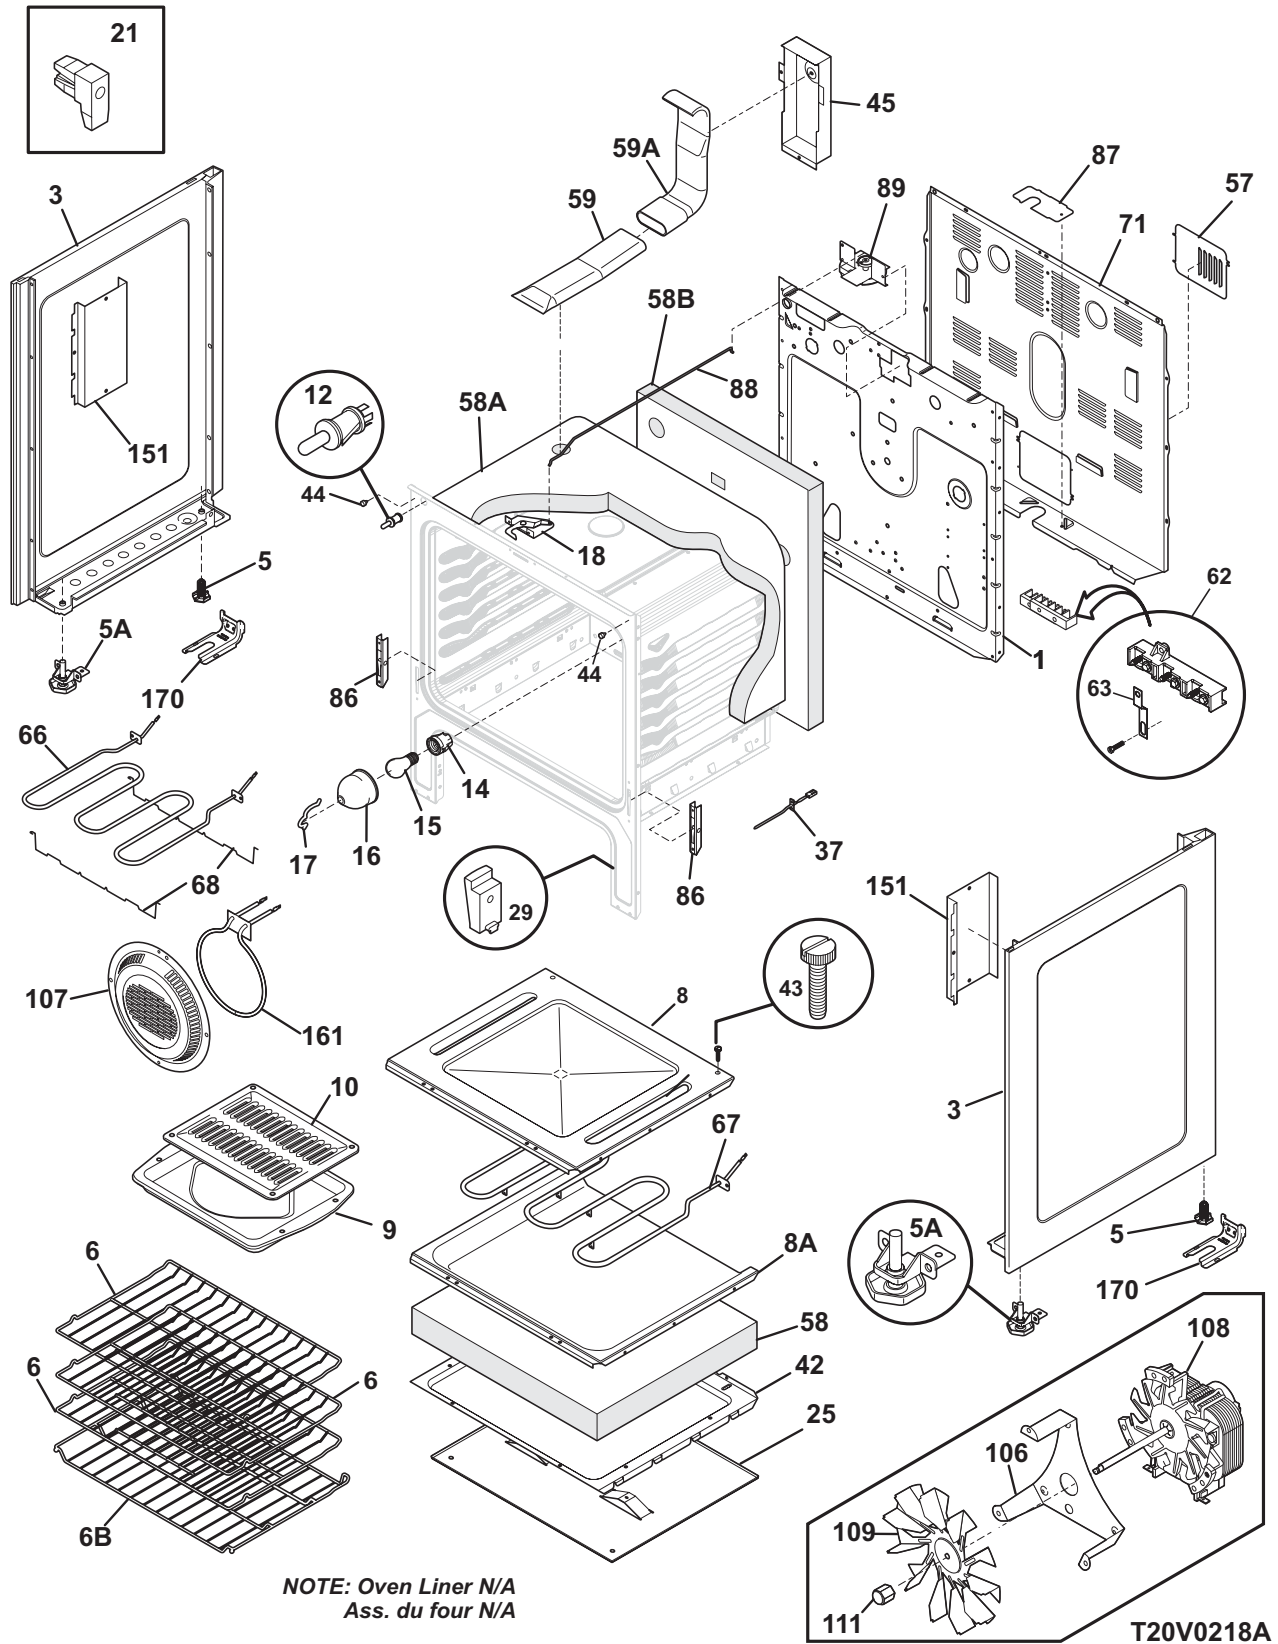

BODY

BODY

POS. NO	PART NO.	DESCRIPTION
1	316401800	Panel, main back
3	316400118	Panel, bodyside, black, RH
3	316400119	Panel, bodyside, black, LH
5	316272900	Screw, leveling, plastic, rear, (2)
5A	316498900	Leveling Leg Assy, metal, front, (2), bracket & leg
6	316496207	Rack, oven, (3)
6B	316496205	Rack, oven
8	316400601	Panel, oven bottom
8*	316064600	Support, oven bottom
8A	316411104	Base, bake element
9	316081900	Pan, broilerOPTIONAL ACCESSORY
10	316082000	Insert, broiler panOPTIONAL ACCESSORY
12	316445500	Switch, oven light, door frame
14	316116400	Receptacle, oven light
15	316538901	Lamp, oven light
16	08011086	Lens, oven light, glass
17	316087500	Retainer, lens
18 #	316405800	Latch Assembly, oven door
21	316408000	Clip, bodyside
25	316406200	Shield, heat, lower
29	316407301	Glide, drawer, front
37 #	316490000	Probe, oven temp
42	316407700	Shield, wool, lower
43	3131732	Screw, 8-18 x 1.438, oven bottom
44	316517600	Spacer, oven door
45	316234100	Shield, wire, vent tube
57	316457801	Cover, access
58	316403802	Insulation, oven sump
58A	316406600	Insulation, oven wrapper
58B	316406500	Insulation, oven back
59	316208401	Vent Tube, assembly, w/catalyst
59A	316208304	Tube, oven vent, upper
62 #	5303935271	Terminal Block Kit
62*	316001003	Screw, ground wire
62*	316205500	Nut, hex flange, 3/8 10-32
62*	316542200	Insulator
63	316542600	Plate, grounding strap
66 #	316430900	Element, broil, 4000W
67	316413800	Element, bake, hidden
68	316429100	Support, element, broil
71	316422304	Shield, rear wall
86	316441300	Receptacle, hinge
86*	316418901	Screw, trilobe, 10-32 x 5/16"
87	316081200	Bracket, cable mtg
88	316203500	Rod, auto latch
89 #	316464300	Motor-latch
106	316404100	Bracket, motor mtg.
107	316026701	Cover, fan
108#	316415800	Motor, fan
109	316136400	Blade, fan
111	316136600	Nut, fan retainer