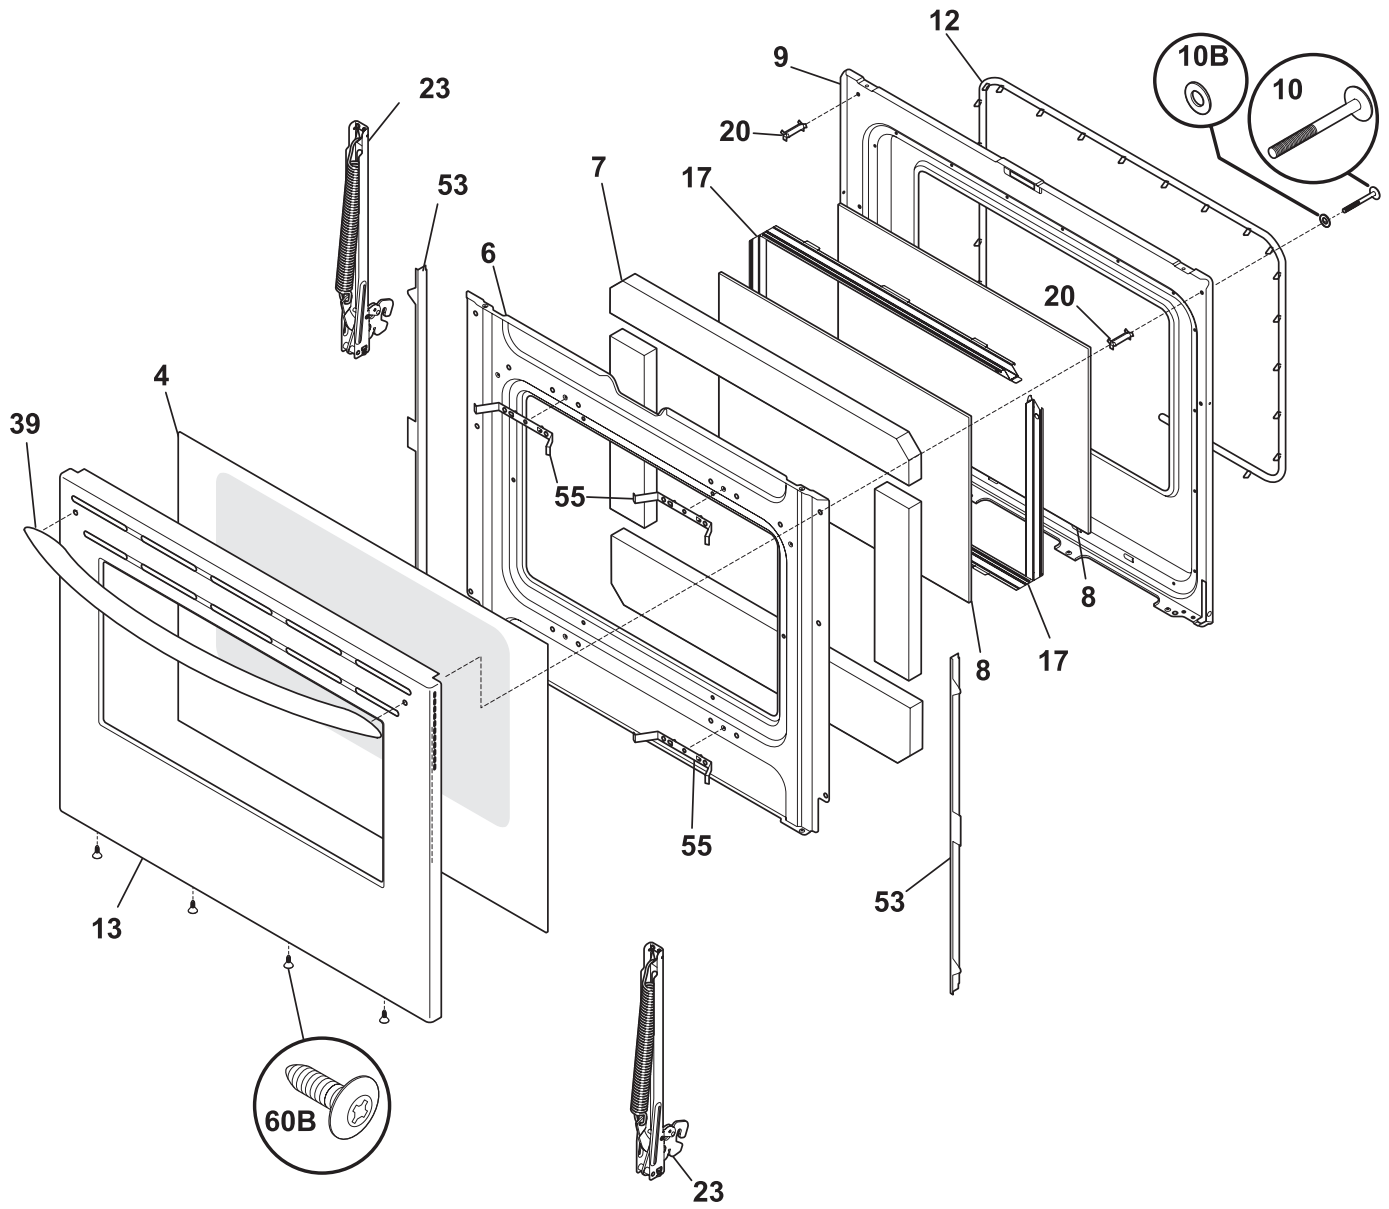

DOOR

T20D0029

DOOR

POS. NO	PART NO.	DESCRIPTION
4	316452700	Glass, oven door, black, outer
6	316406306	Shield, wool
7	316405600	Insulation, oven door
8	316117500	Glass, oven door, heat barrier
9	316423701	Liner, oven door
10	316001002	Screw, wafer head, 10-24 x 1.81, (2), handle mtg.
10B	316008401	Washer, 3/4 OD x 1/4 ID, steel
12	316405000	Seal, oven door
13	316407911	Panel, oven door, stainless, outer
17	316402403	Spacer, door glass, (2)
20	316408600	Spacer, door handle, (2)
23	316456304	Hinge, oven door, (2)
23*	316418900	Screw, sims lp, #8-32 x 5/16", black
39	316246100	Handle, door/drawer, stainless
53	316408201	Shield, door filler, black, (2)
55	316408300	Bracket, glass support, (4)
60B	316021110	Screw, 8-18 x 0.5, black
*	316433603	Label, anti-tip
*	316021109	Screw, 8-18 x 0.5, chrome
*	5303285179	Screw, wafer head, 8-32T x 0.500, black