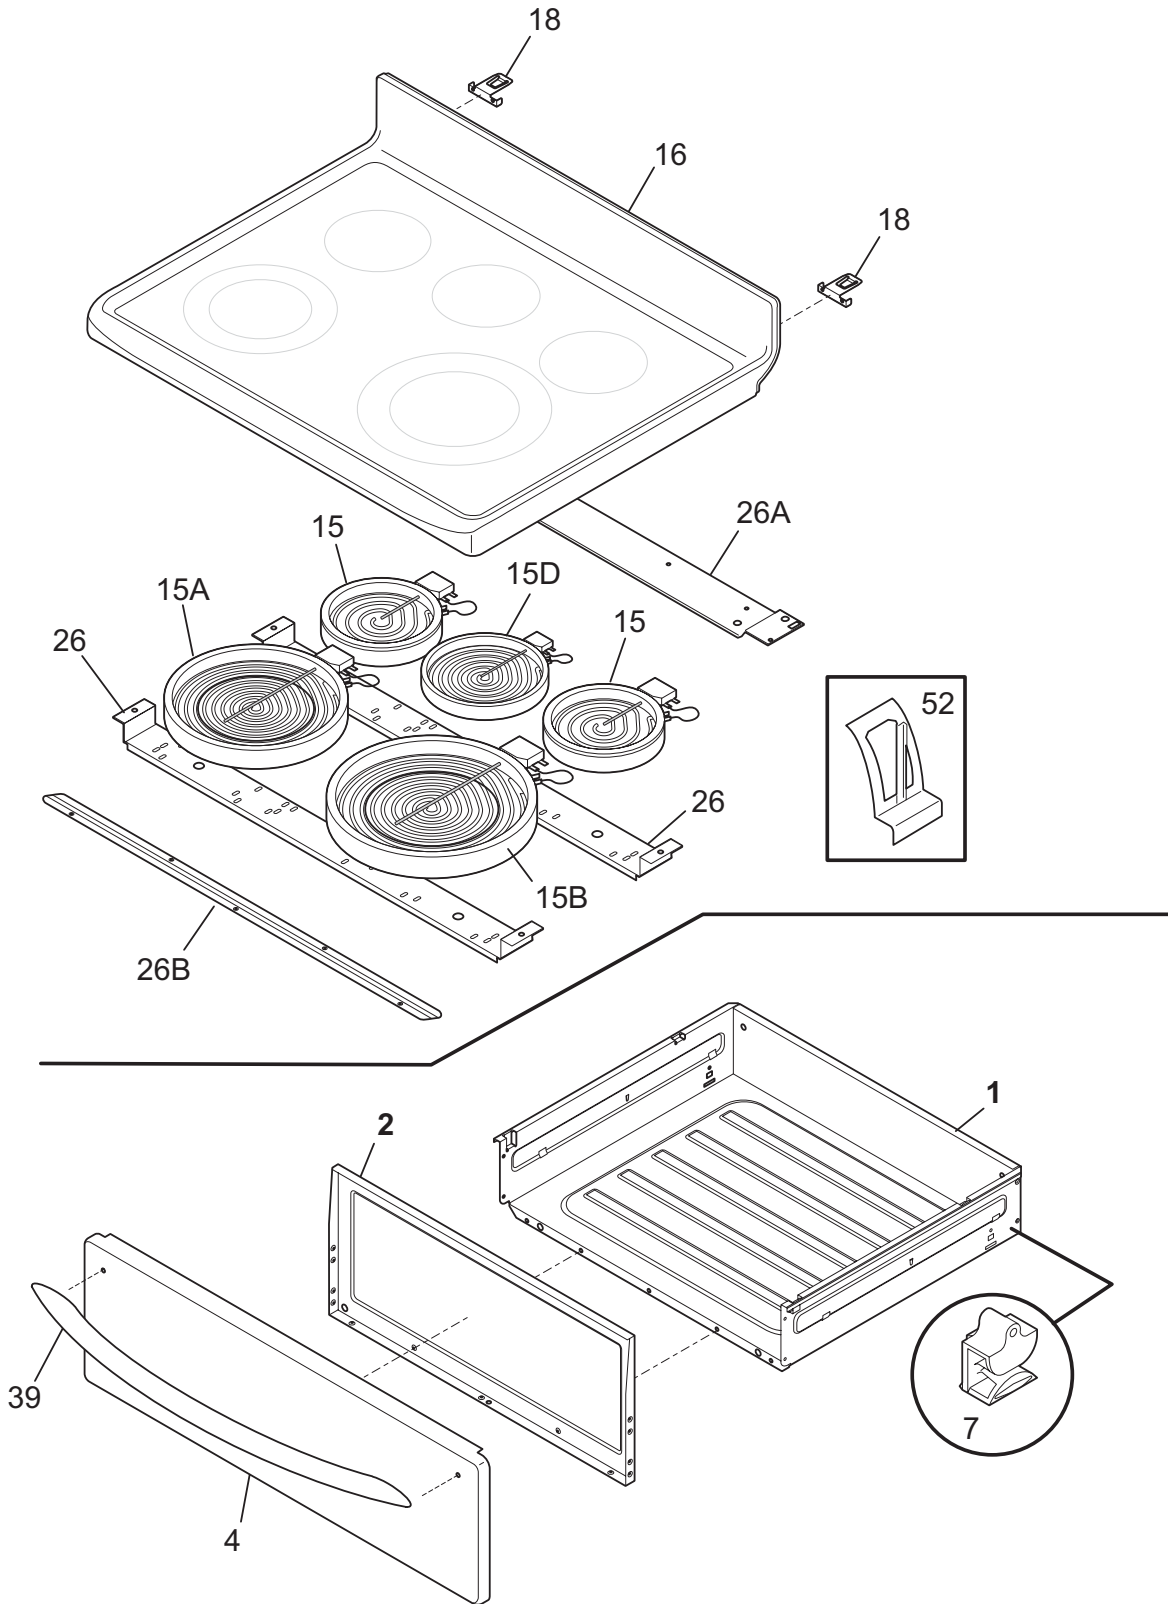

TOP/DRAWER

T20T0072