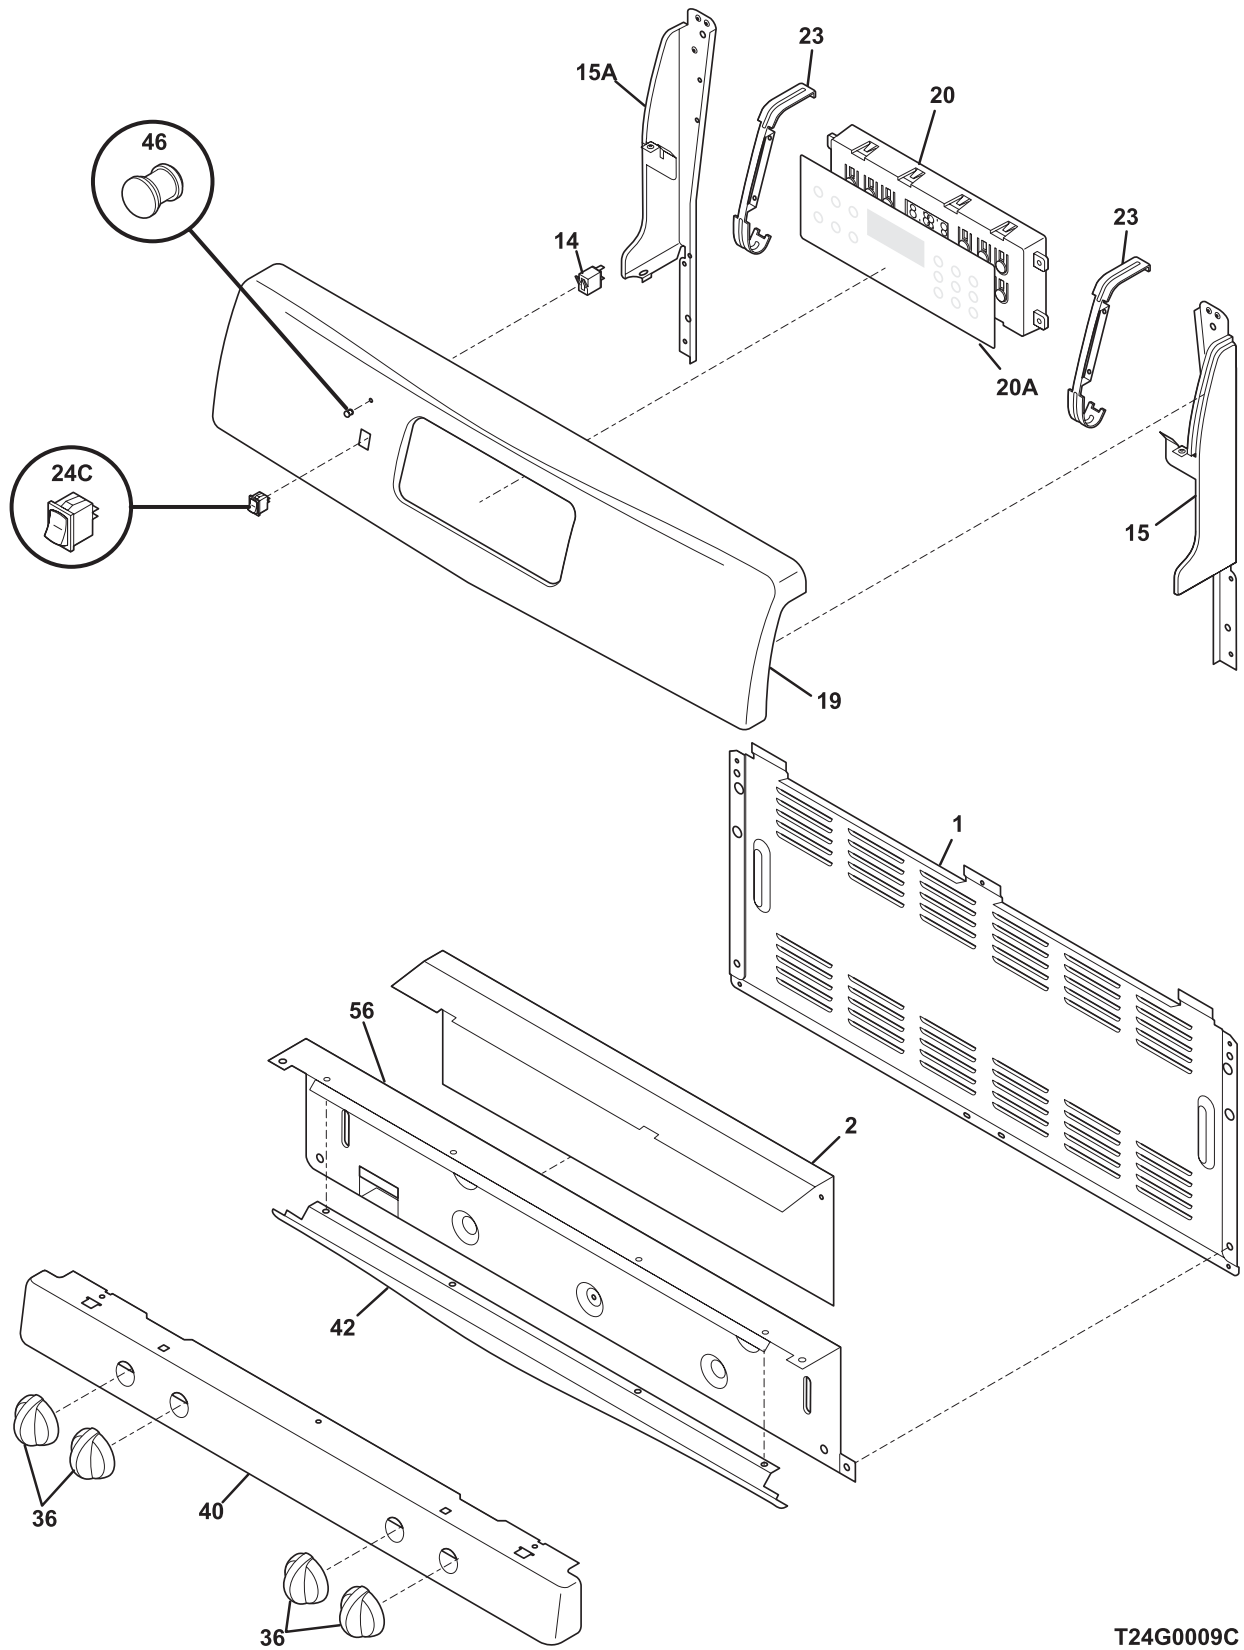

BACKGUARD

T24G0009C

BACKGUARD

POS. NO	PART NO.	DESCRIPTION
1	316416100	Shield, backguard, rear wall
2	316497600	Shield, backguard, inner
14A	316022500	Light/Lamp, indicator, 125 V
15	316411405	Support, backguard, black, RH
15A	316411404	Support, backguard, black, LH
19	316416024	Panel-back guard, black
20 #	316418303	Clock/Timer, electronic, ES330
20A	316419300	Overlay, clock, black, ES330
23	316419200	Bracket, clock, (2)
24C	316259800	Switch-rocker, black
36	316220009	Knob, top valve, black, 4
40	316489010	Panel-manifold, black
42	316416200	Trim, extrusion, black
46	316437800	Lens-light/lamp, indicator, clear
56	316230701	Shield, backguard, inner
*	316021105	Screw, hex head cup pt, 8-18 x 0.375, black
*	316021108	Screw, cup pt, 8-18 x 0.375, chrome
*	316021109	Screw, 8-18 x 0.5, chrome
*	316021110	Screw, 8-18 x 0.5, black

BODY

**NOTE: Oven Liner N/A
Ass. du four N/A**

T24V0095A

BODY

POS. NO	PART NO.	DESCRIPTION
170	316112003	Anti Tip Kit, assembly
170*	316107200	Bracket, anti-tip
170*	316112500	Template, anti-tip
170*	316116000	Screw, concrete, 1.75", anti-tip brkt
264	316404700	Bracket, air dam
* #	316416643	Harness, wiring, main
*	316231800	Cover, hole, conv. element
*	316021105	Screw, hex head cup pt, 8-18 x 0.375, black
*	316021108	Screw, cup pt, 8-18 x 0.375, chrome
*	316021110	Screw, 8-18 x 0.5, black
*	316021132	Screw, 8-18 X 11/16, black
*	316089500	Screw, 10-16 x .486
*	5303271648	Screw, wafer hd sq dr, 8-18AB x 0.5
*	5303285179	Screw, wafer head, 8-32T x 0.500, black