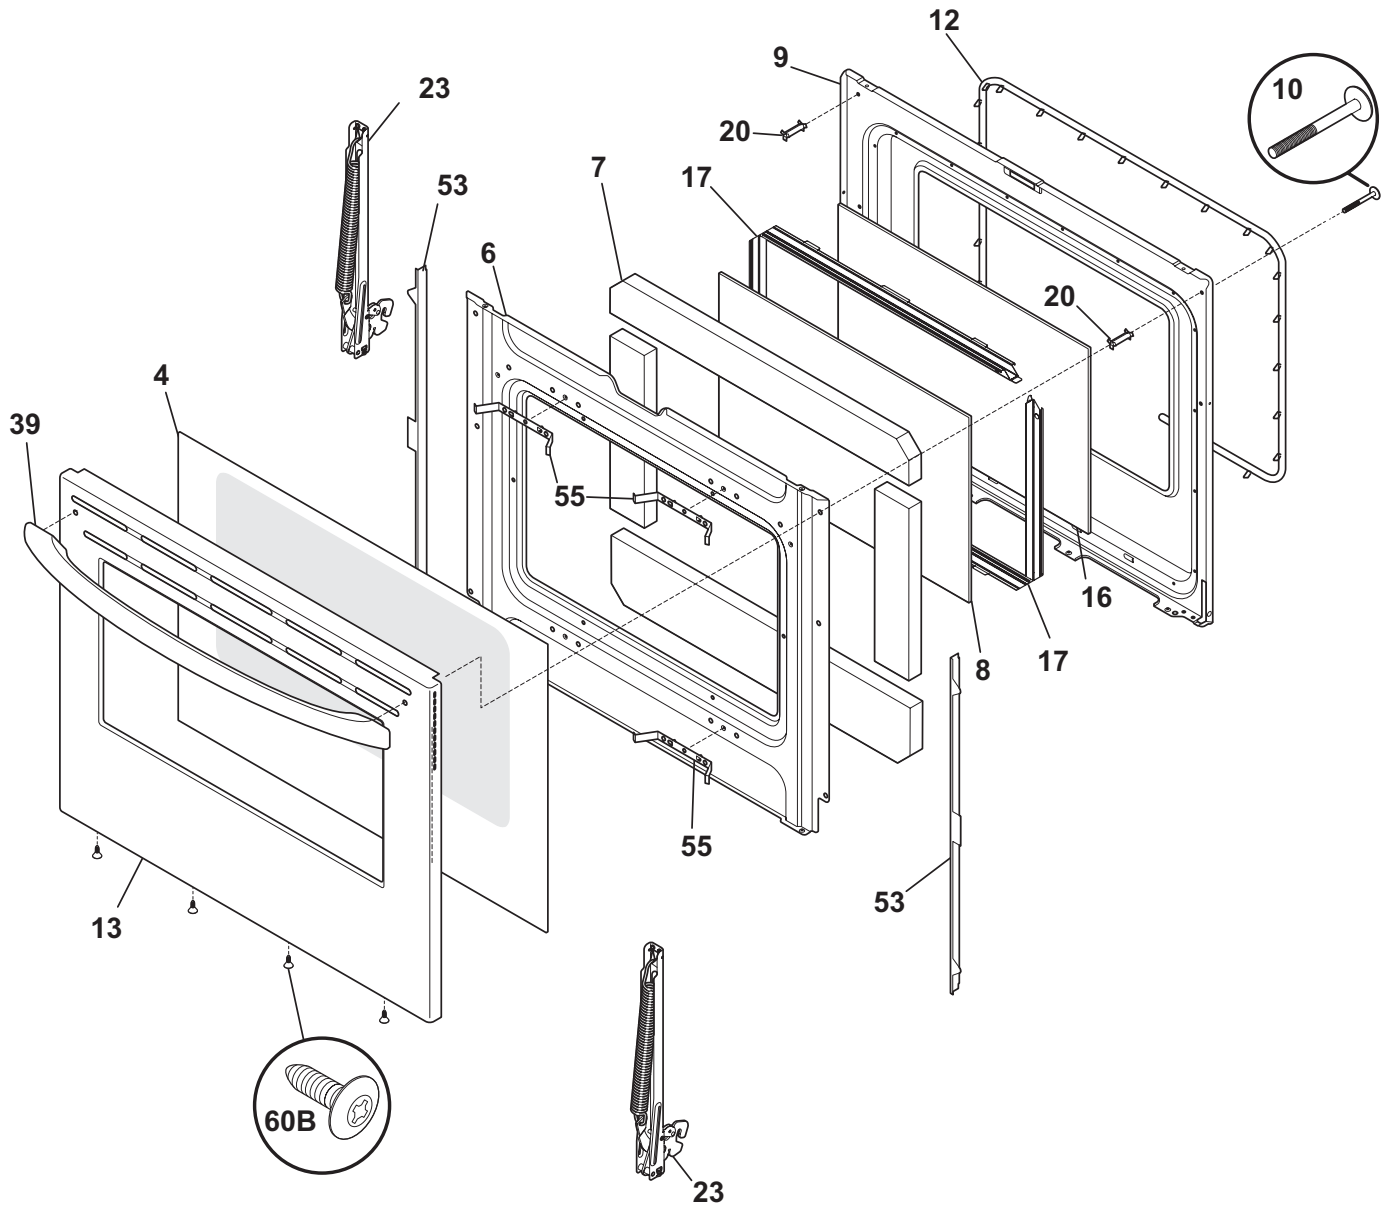

DOOR

T24D0048

DOOR

POS. NO	PART NO.	DESCRIPTION
4	316452701	Glass, oven door, black, outer
6	316402306	Shield, wool
7	316403900	Insulation, oven door
8	316117500	Glass, oven door, heat barrier
9	316423801	Liner, oven door
10	316433303	Screw, 10-14 x 1.820", handle mtg.
12	316403101	Seal, oven door
13	316407818	Panel, oven door, stainless
16	316117501	Glass, oven door, inner
17	316402403	Spacer, door glass, (2)
20	316408600	Spacer, door handle, (2)
23	316537302	Hinge, oven door, black tita, (2)
23*	316418900	Screw, sims lp, #8-32 x 5/16", black
39	316270200	Handle, door, black
53	316408101	Shield, filler, door, (2)
55	316408300	Bracket, glass support, (4)
60B	316021110	Screw, 8-18 x 0.5, black
*	316433603	Label, anti-tip
*	316021109	Screw, 8-18 x 0.5, chrome
*	5303271648	Screw, wafer hd sq dr, 8-18AB x 0.5
*	5303285179	Screw, wafer head, 8-32T x 0.500, black