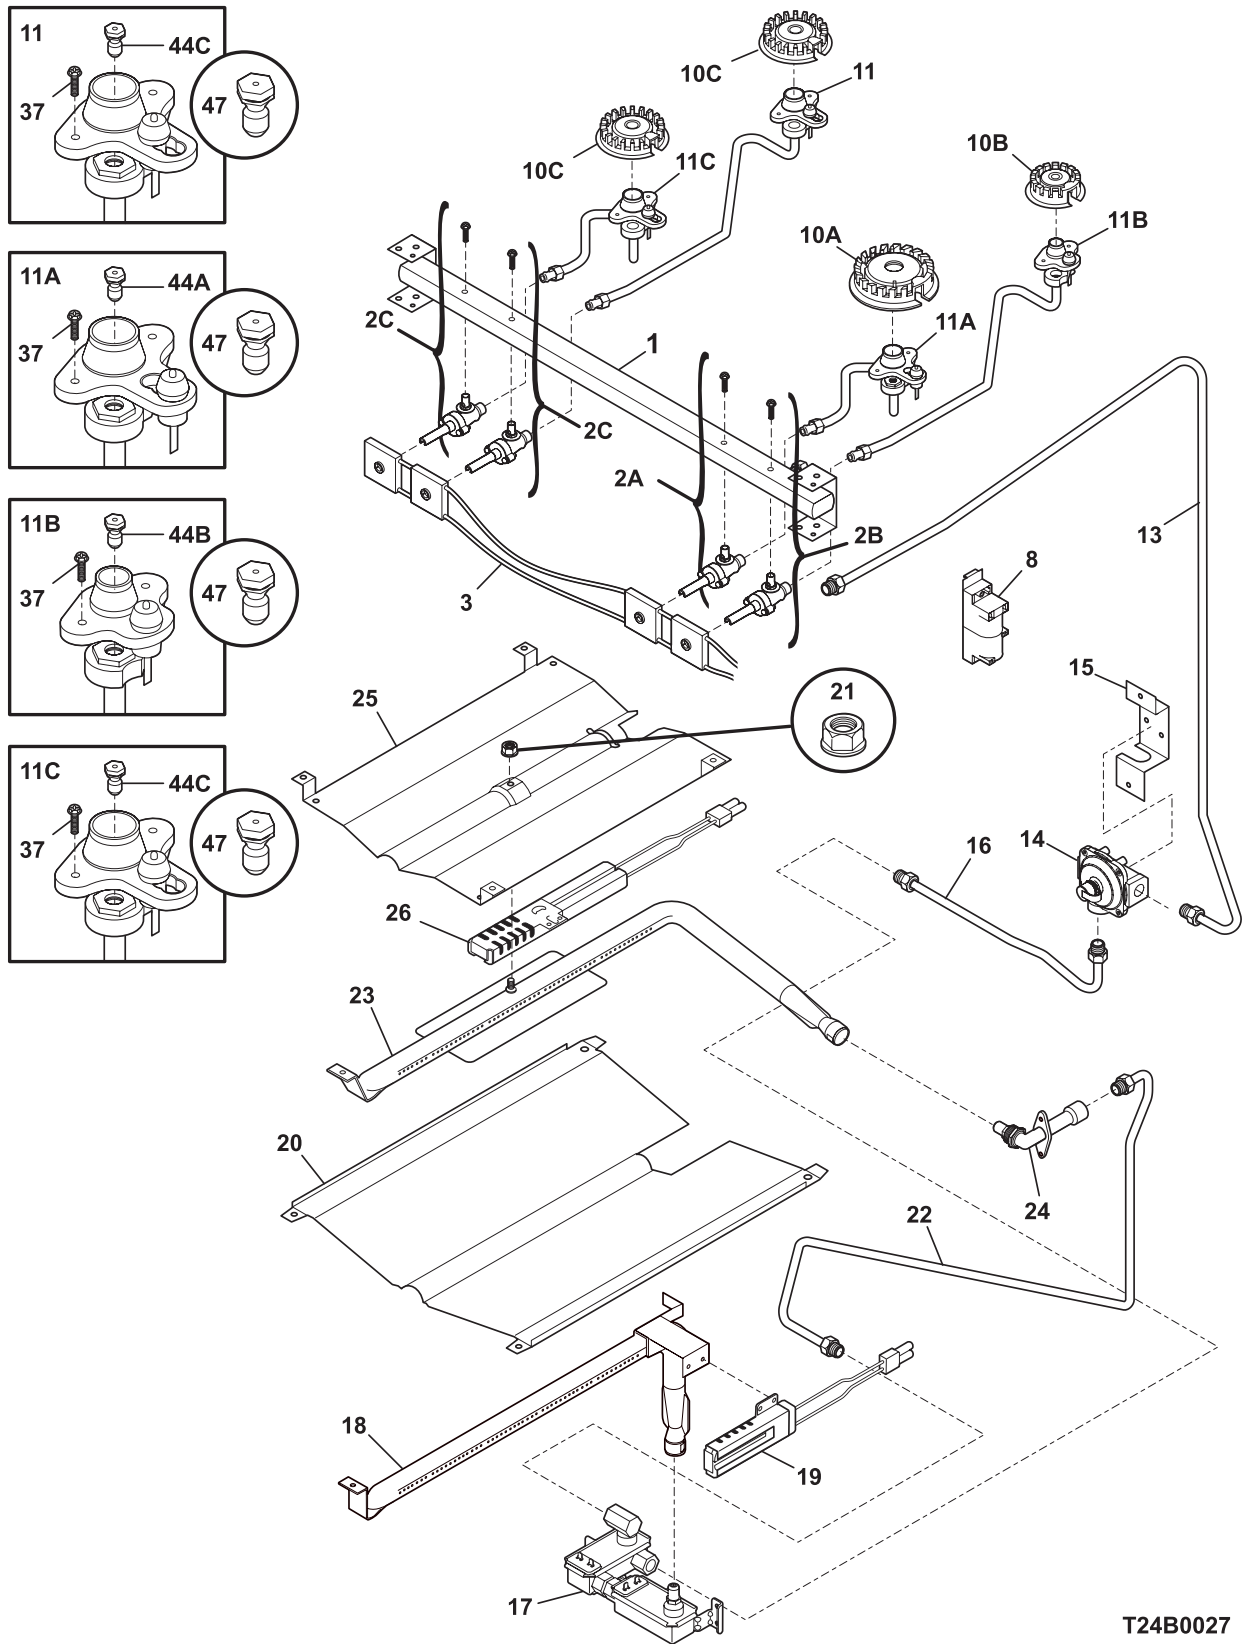

BACKGUARD

POS. NO	PART NO.	DESCRIPTION
1	316416100	Shield, backguard, rear wall
2	316497600	Shield, backguard, inner
14A	316022500	Light/Lamp, indicator, 125 V
15	316411405	Support, backguard, black, RH
15A	316411404	Support, backguard, black, LH
19	316416024	Panel-back guard, black
20 #	316418303	Clock/Timer, electronic, ES330
20A	316419300	Overlay, clock, black, ES330
23	316419200	Bracket, clock, (2)
24C	316259800	Switch-rocker, black
36	316220009	Knob, top valve, black, 4
40	316489010	Panel-manifold, black
42	316416200	Trim, extrusion, black
46	316437800	Lens-light/lamp, indicator, clear
56	316230701	Shield, backguard, inner
*	316021105	Screw, hex head cup pt, 8-18 x 0.375, black
*	316021108	Screw, cup pt, 8-18 x 0.375, chrome
*	316021109	Screw, 8-18 x 0.5, chrome
*	316021110	Screw, 8-18 x 0.5, black

BURNER

T24B0027