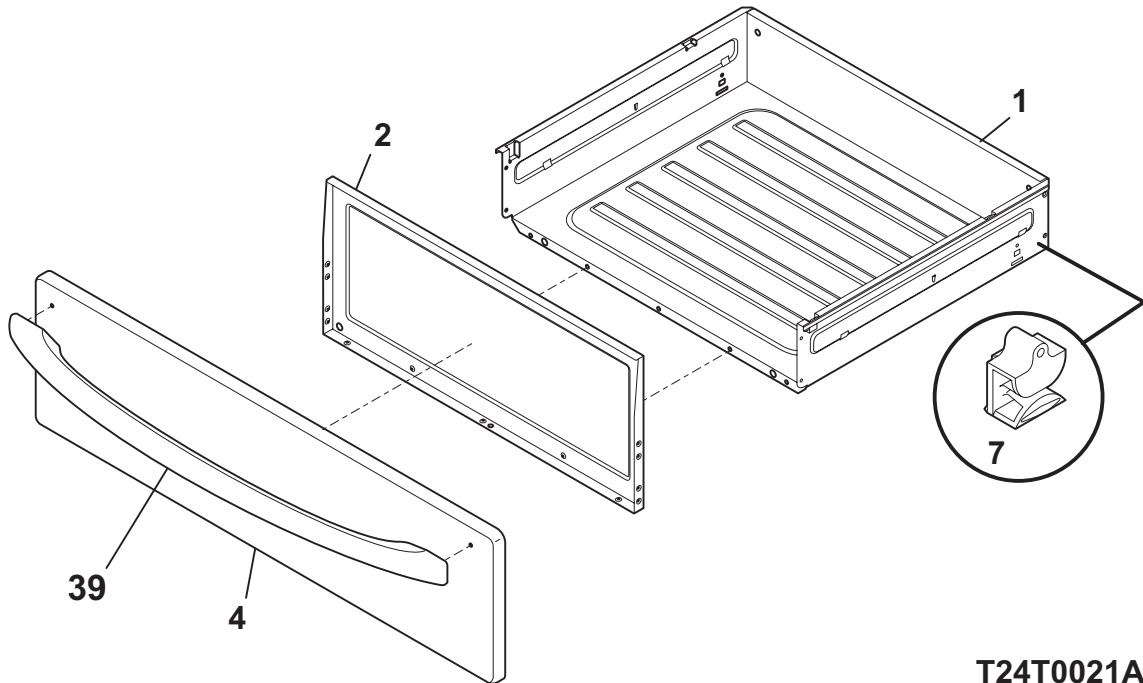

TOP/DRAWER

T24T0021A

TOP/DRAWER

POS. NO	PART NO.	DESCRIPTION
1	316408703	Drawer, utility
2	316403200	Liner, drawer
4	316409312	Panel, drawer, stainless, outer
7	316407400	Glide, drawer, rear
16	316202349	Main Top, black
20	316202400	Grate, black
22A	316219900	Cap, 14K burner, black
22B	316206600	Cap, 5K burner, black
22C	316213500	Cap, 9.5K burner, black
39	316270200	Handle, door, black
39*	316437500	Screw, handle mtg., 10 14 x .4 trus, (2)
88	316099500	Pin, guide, (2)
*	316021105	Screw, hex head cup pt, 8-18 x 0.375, black
*	316021108	Screw, cup pt, 8-18 x 0.375, chrome
*	316021109	Screw, 8-18 x 0.5, chrome
*	316021110	Screw, 8-18 x 0.5, black