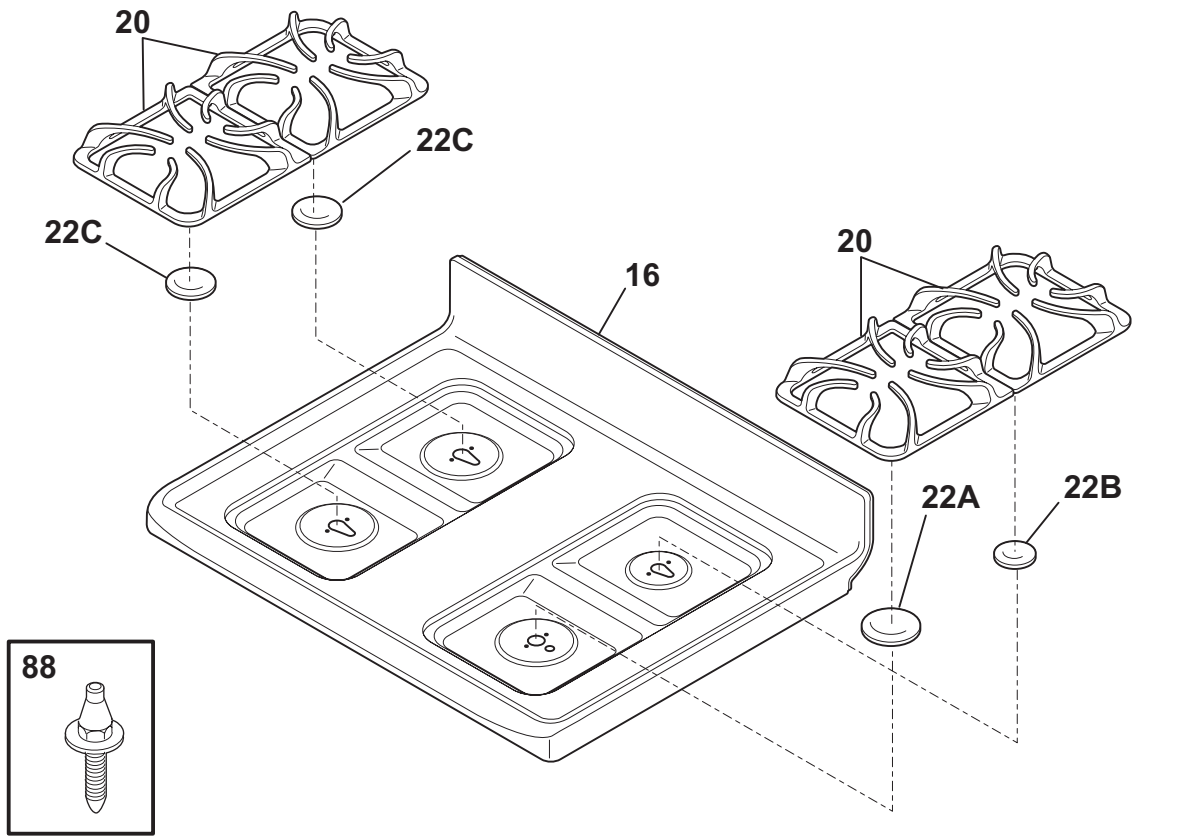

TOP/DRAWER

T24T0021A

TOP/DRAWER

POS. NO	PART NO.	DESCRIPTION
1	316408703	Drawer, utility
2	316403200	Liner, drawer
4	316409312	Panel, drawer, stainless, outer
7	316407400	Glide, drawer, rear
16	316202349	Main Top, black
20	316202400	Grate, black
22A	316219900	Cap, 14K burner, black
22B	316206600	Cap, 5K burner, black
22C	316213500	Cap, 9.5K burner, black
39	316270200	Handle, door, black
39*	316437500	Screw, handle mtg., 10 14 x .4 trus, (2)
88	316099500	Pin, guide, (2)
*	316021105	Screw, hex head cup pt, 8-18 x 0.375, black
*	316021108	Screw, cup pt, 8-18 x 0.375, chrome
*	316021109	Screw, 8-18 x 0.5, chrome
*	316021110	Screw, 8-18 x 0.5, black