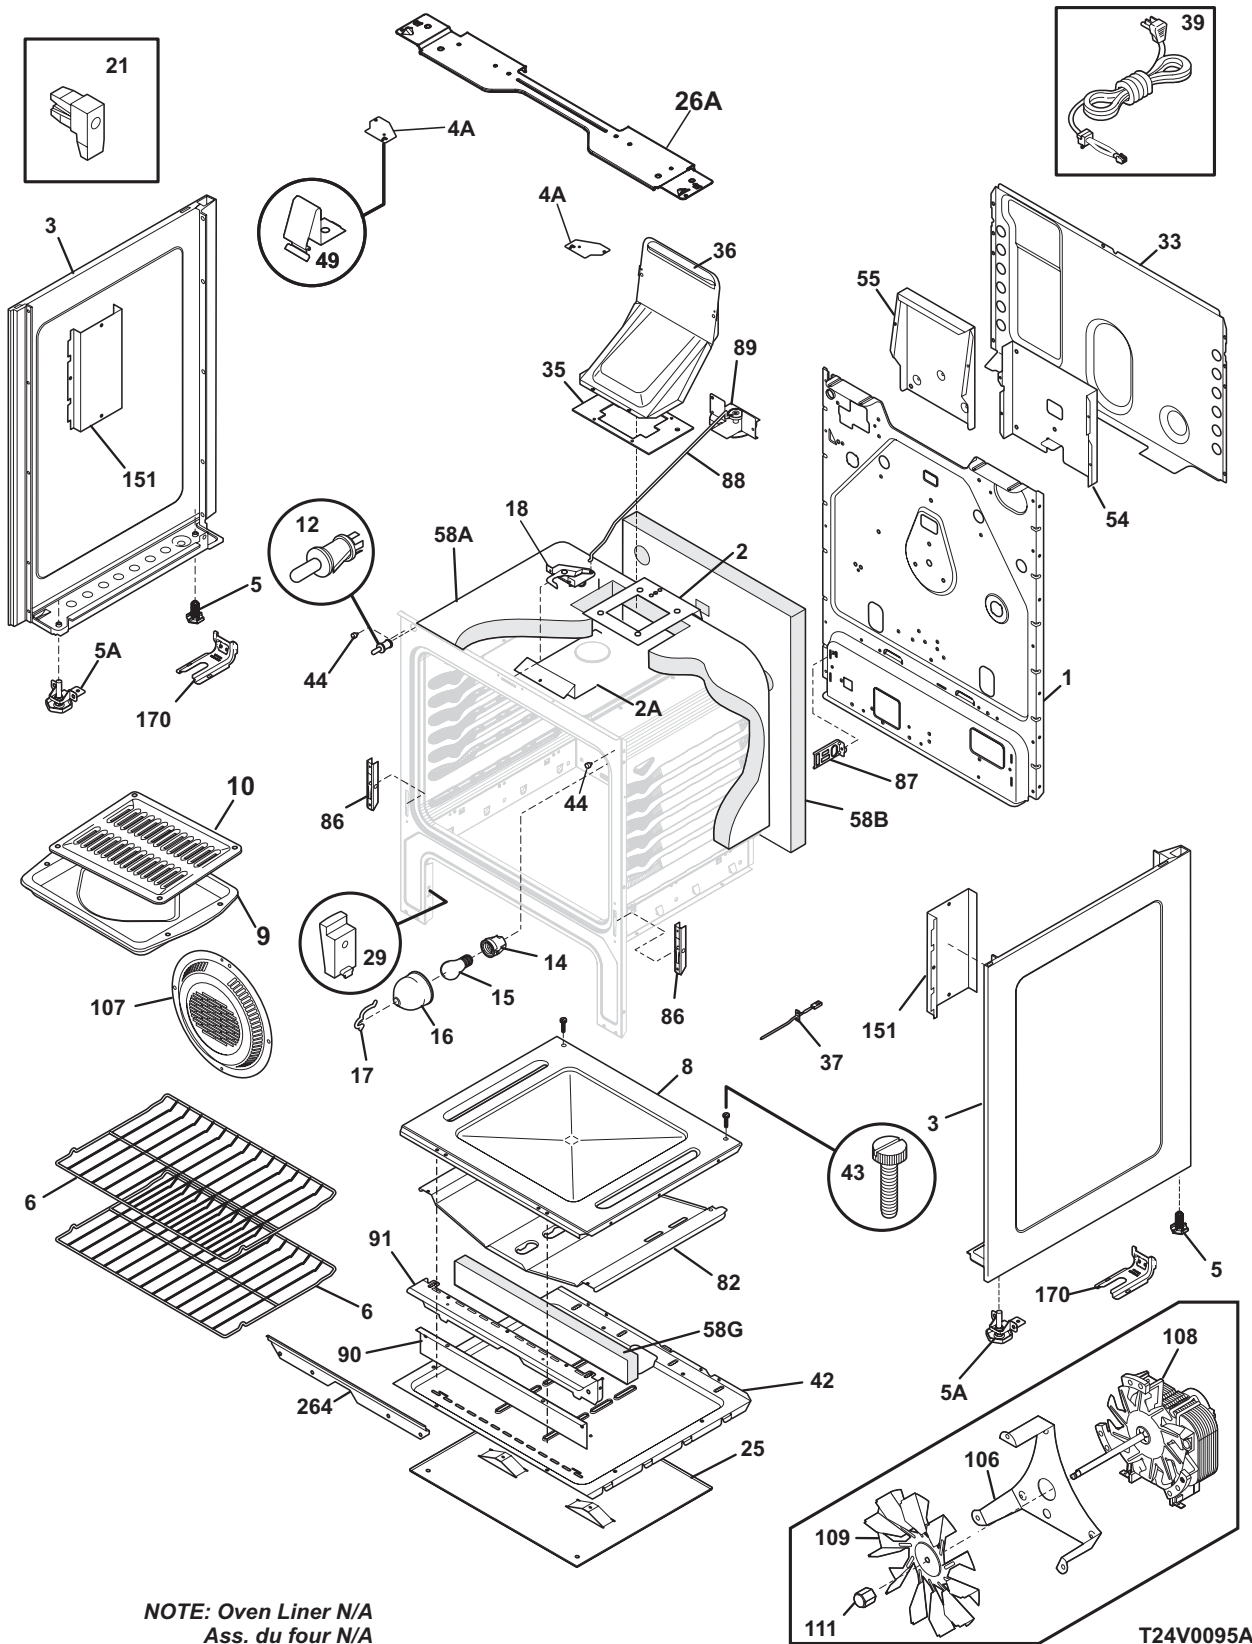

BODY

BODY

POS. NO	PART NO.	DESCRIPTION
1	316401600	Back, main
2	316437100	Brace, oven top
2A	316489200	Shield, heat
3	316400118	Panel, bodyside, black, RH
3	316400119	Panel, bodyside, black, LH
4A	316446900	Bracket, chassis, front, (2)
5	316272900	Screw, leveling, plastic, rear, (2)
5A	316407201	Leveling Leg Assy, metal, front, (2), bracket & leg
6	316404500	Rack, oven, (2)
8	316400603	Panel, oven bottom
9	316081900	Pan, broilerOPTIONAL ACCESSORY
10	316082000	Insert, broiler panOPTIONAL ACCESSORY
12	316445500	Switch, oven light, door frame
14	316116400	Receptacle, oven light
15	316538901	Lamp, oven light
16	08011086	Lens, oven light, glass
17	316087500	Retainer, lens
18 #	316405800	Latch Assembly, oven door
21	316408000	Clip, bodyside
25	316406200	Shield, heat, lower
26A	316498200	Bracket-support, chassis, aluminum
29	316407301	Glide, drawer, front
33	316402500	Shield, rear wall
35	316542100	Gasket-flue
36	316208901	Flue
37 #	316490000	Probe, oven temp
39	3202006	Cord, electric power
42	316400700	Shield, wool, lower
43	3131732	Screw, 8-18 x 1.438, oven bottom
44	316517600	Spacer, oven door
49	316234200	Clip, maintop mtg, (2)
54	316404200	Shield, heat
55	316404800	Shield, flue
58A	316403700	Insulation, oven wrapper
58B	316403600	Insulation, oven back
58G	08067973	Insulation, main front
82	316400801	Shield, bake burner
82*	316432800	Clip, wire
86	316537400	Receptacle, hinge, (2)
86*	316418901	Screw, trilobe, 10-32 x 5/16"
87	316401200	Bracket, harness
88	316232700	Rod, auto latch
89 #	316464300	Motor-latch
90	316401100	Shield, main front
91	316401000	Shield, front, burner
106	316404100	Bracket, motor mtg.
107	316026701	Cover, fan
108#	316459100	Motor-convection
109	316136400	Blade, fan
111	316136600	Nut, fan retainer
151	316404600	Shield, bodyside