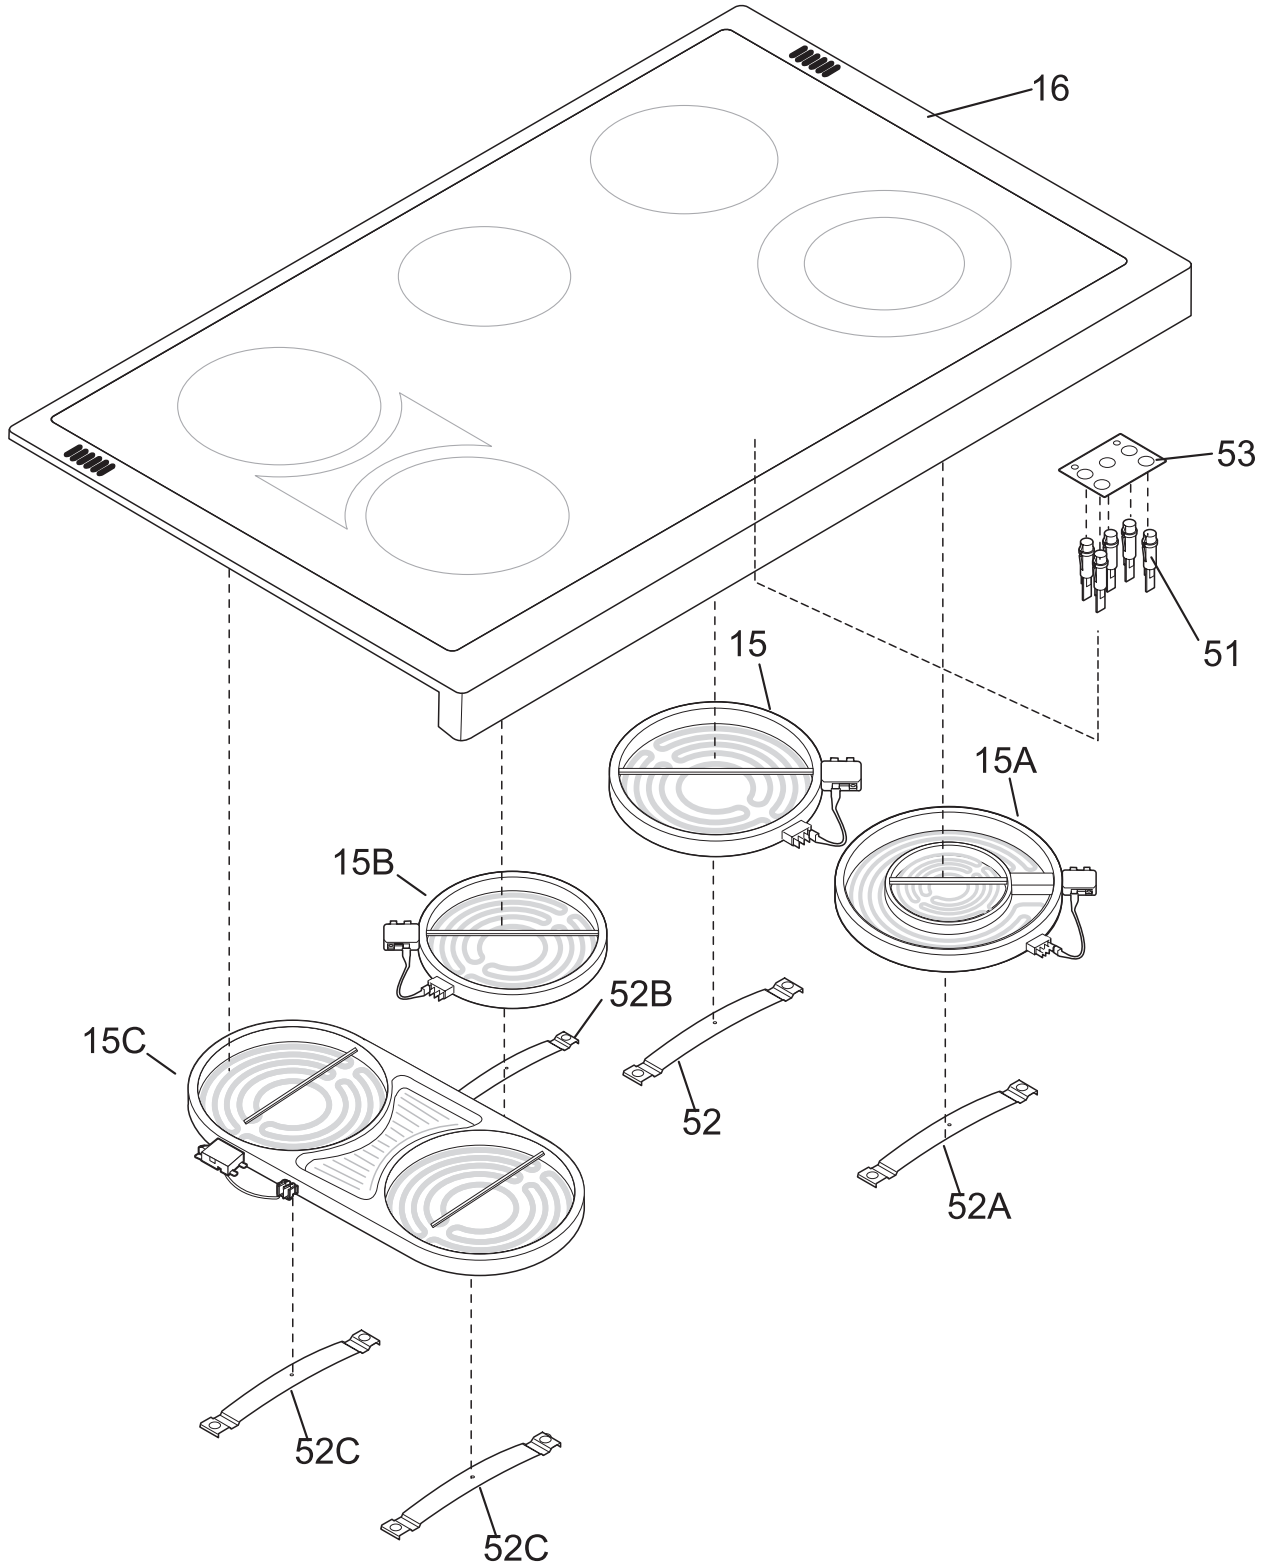

BODY

POS. NO	PART NO	DESCRIPTION
161#	318050700	Element,convection ,2500 W
170	5304405241	Anti-tip bracket
177	5303324040	Gasket,vent
191	5303304030	Bracket,angle ,corner
217	318112102	Plate,warning
219#	318003600	Thermostat,safety
260	318055500	Bracket,gusset support
261	08014183	Pan,broiler ,small oven
262	08011954	Channel,oven support ,front
263	5303322885	Spacer,fan blade
*	5303311207	Tube,protector
*	08016432	Screw,truss head ,8-18 x 0.375
*	5303211311	Screw,8 x 0.500
*	5303307980	Screw,8-32 x 0.437
*	5304400427	Screw,6-20 x 1/2

MAIN TOP