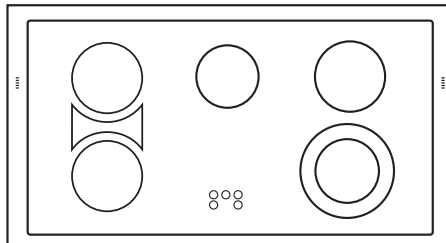

FACTORY PARTS CATALOG RANGE

Frigidaire

 **Electrolux**

PRODUCT NO.	BASE MODEL NO.	FACTORY NO.	COLOR	MARKET
PLEF489CCA	PLEF489C	38157596G30S1	stainless	North America

WIRING DIAGRAM - # 318045320
OWNER'S GUIDE - # 318200706
TIMER INSTRUCTION SHEET - # 318200181
INSTALLATION INSTRUCTIONS - # 318201701