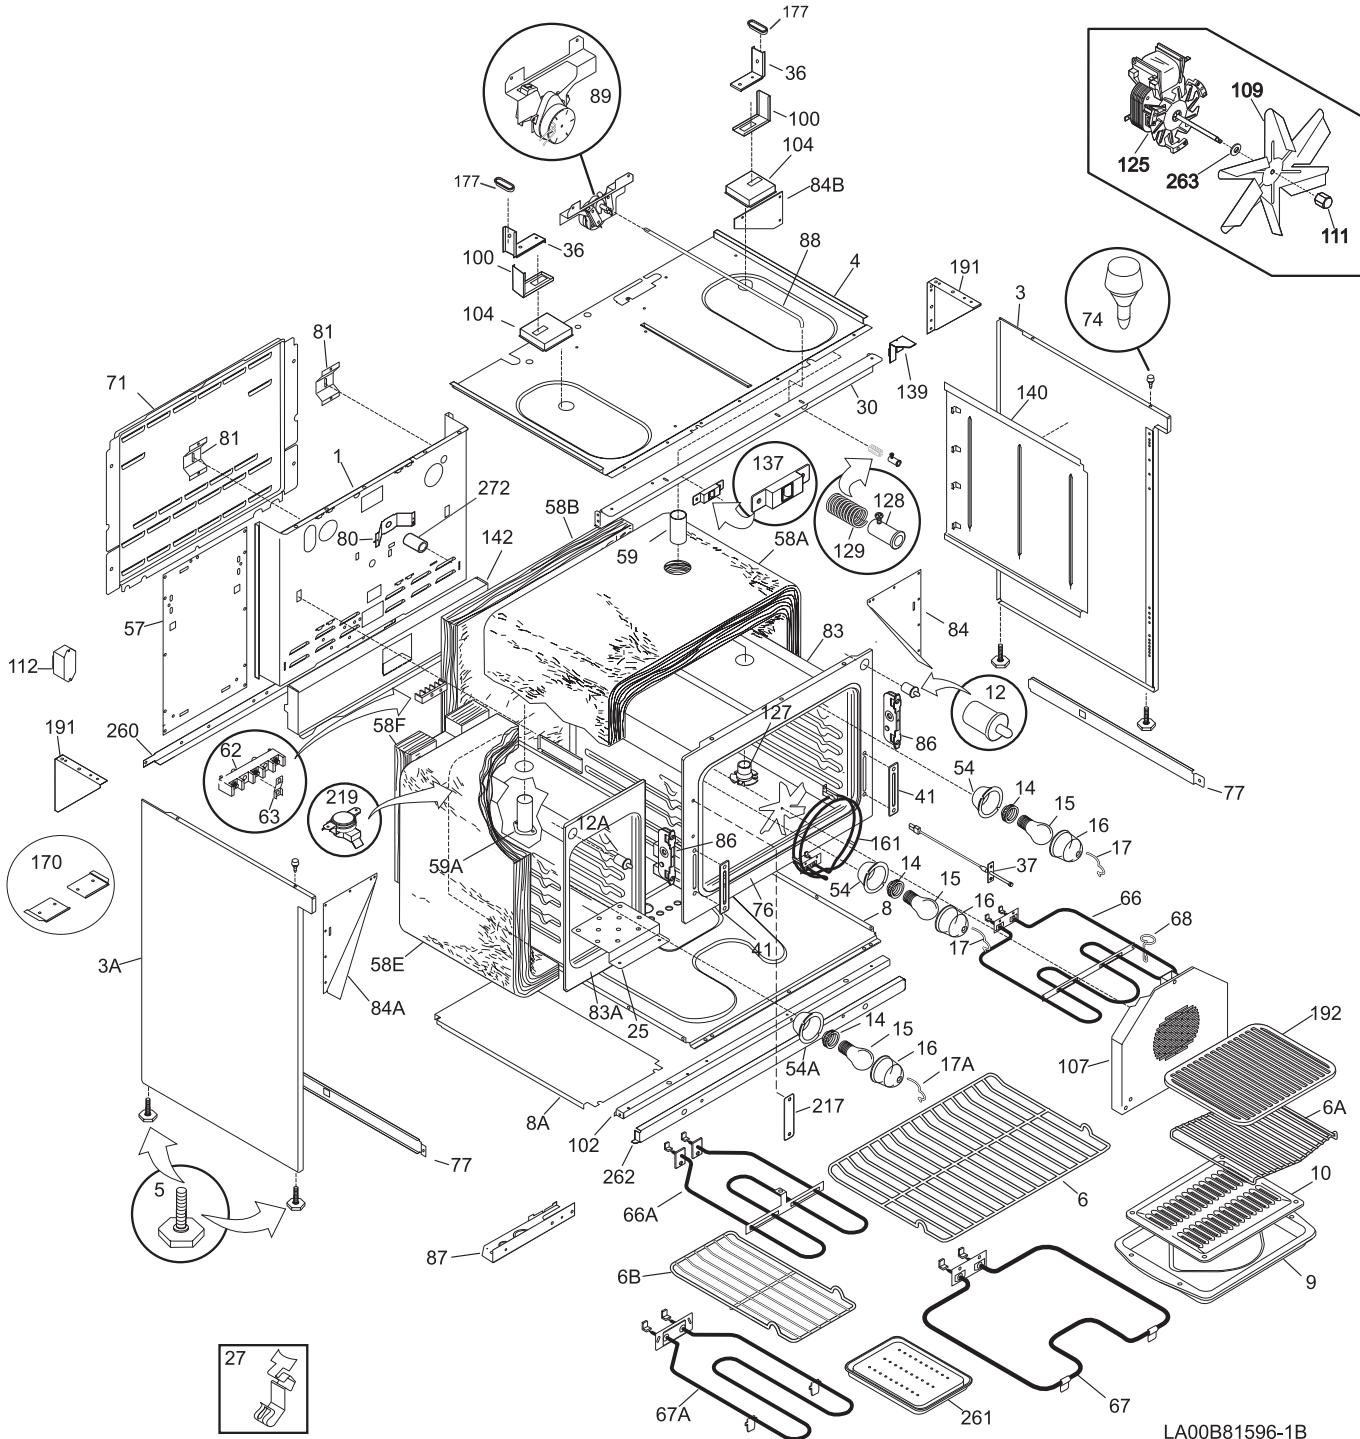

BODY

BODY

POS. NO	PART NO	DESCRIPTION
161#	318050700	Element,convection ,2500 W
170	5304405241	Anti-tip bracket
177	5303324040	Gasket,vent
191	5303304030	Bracket,angle ,corner
217	318112102	Plate,warning
219#	318003600	Thermostat,safety
260	318055500	Bracket,gusset support
261	08014183	Pan,broiler ,small oven
262	08011954	Channel,oven support ,front
263	5303322885	Spacer,fan blade
*	5303311207	Tube,protector
*	08016432	Screw,truss head ,8-18 x 0.375
*	5303211311	Screw,8 x 0.500
*	5303307980	Screw,8-32 x 0.437
*	5304400427	Screw,6-20 x 1/2