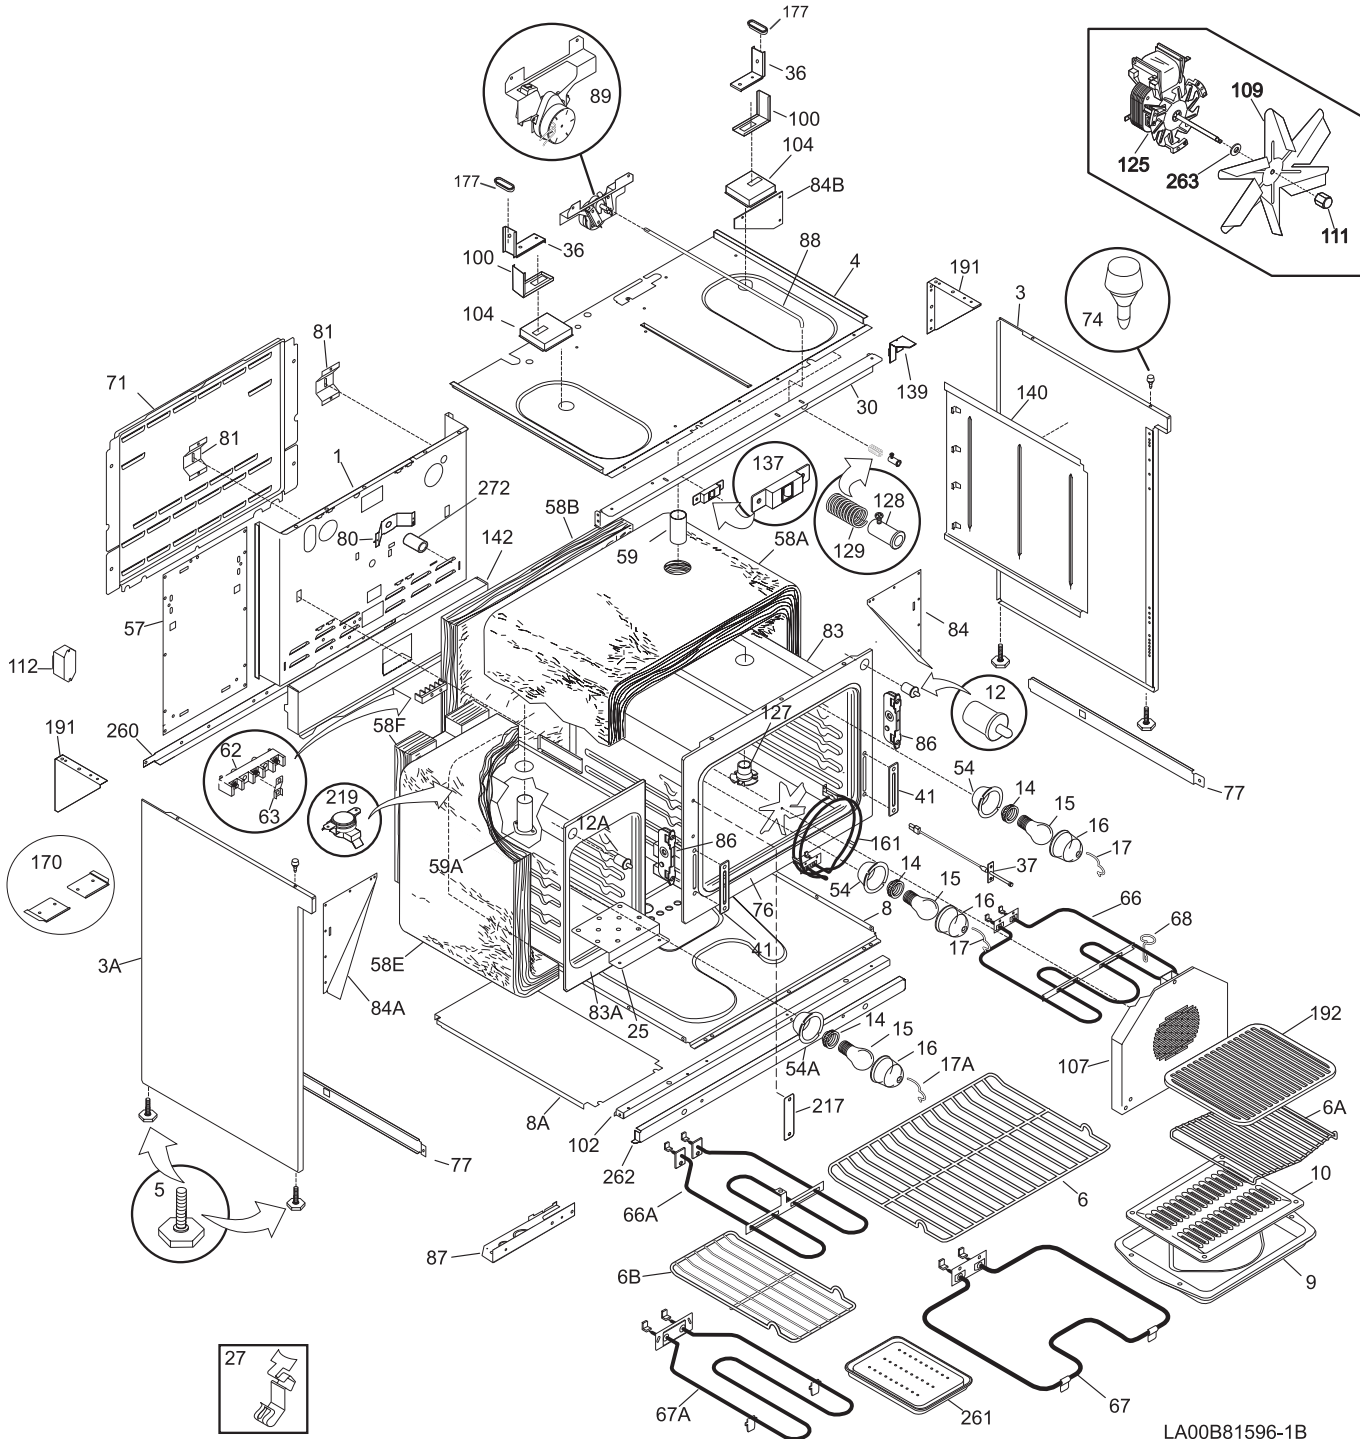

BODY

LA00B81596-1B

BODY

POS. NO	PART NO	DESCRIPTION
1	318066402	Panel,main back
3	3201579	Panel,bodyside ,black ,RH
3A	3201580	Panel,bodyside ,black ,LH
4	318073707	Panel,subtop
5	318175503	Screw,leveling
6	318025304	Rack,oven
6A	318119700	Rack,shelf ,small oven
6B	318219500	Rack,broiler pan
8	318133000	Panel,heat shield ,oven bottom
8A	318071900	Panel,small oven ,bottom
9	5303317977	Pan,broiler
10	5303317976	Insert,broiler pan
12 #	318089913	Switch,light
12A#	5301314211	Switch,oven light ,sm door frame
14	5308011085	Receptacle,oven light
15	5303013071	Bulb/Lamp,oven light
16	3201911	Cover,oven light ,glass
17	5304400195	Retainer,light cover
17A	5303205904	Clip,lamp cover ,retainer
25	318179107	Panel,heat shield ,sm oven bottom
27	5303284616	Clip,thermo bulb mtg
30	318023915	Bracket,main top
36	318182111	Support,flue conduit
37 #	318198510	Probe,oven temp
41	5303310526	Cover,hinge cutout
54	5303310514	Housing,oven light
54A	5303271606	Housing,oven light
57	318055701	Panel,small oven back
58A	318133744	Insulation,oven wrapper
58B	318133769	Insulation,oven back
58E	318133720	Insulation,wrapper ,small oven
58F	318133721	Insulation,small oven back
59	5303320844	Tube,oven vent
59A	318072521	Tube,oven vent ,LH
62 #	5303310518	Terminal Block
62*	5303323144	Nut,10-32
63	5303310517	Plate,ground strap
66 #	5303310513	Element,broil ,2750 W
66A#	318110100	Element,broil ,small oven
67 #	5303310512	Element,bake ,3000 W
67A#	318110600	Element,bake ,small oven
68	5304403015	Support,element hanger
71	5303310515	Panel,wiring cover ,rear
74	318147420	Bumper,base
76	318056004	Frame,oven ,front
77	318144211	Bracket,slide
80	5303320846	Plate,oven mtg
81	318192400	Spring,oven
83	318089610	Liner,oven assy
83A	318089200	Liner,small oven
84	5303326184	Gusset,RH rear
84A	5303326185	Gusset,LH rear
84B	318055901	Gusset,rear
86	5303310524	Receptacle,hinge
87	318111800	Plate,cord set mtg
88	5303311160	Rod,latch
89 #	318095941	Motor,latch assy ,w/brkt & switch
89*	318120711	Switch
100	318182011	flue conduit inf.
102	318111901	Channel,oven support ,black
104	318182212	Adapter,flue
107	5303318711	Cover,fan
109	5303311203	Blade,fan
111	5303311205	Nut,fan retainer
112#	318112701	Relay
125#	5303311202	Motor,convection
127	5303310542	Adapter,vent tube ,with converter
128	5303311163	Bushing
129	5303311164	Spring
137	318090300	Latch,door
139	318042900	Bracket,filler
140	318071300	Plate,insul retainer
142	318123901	Deflector