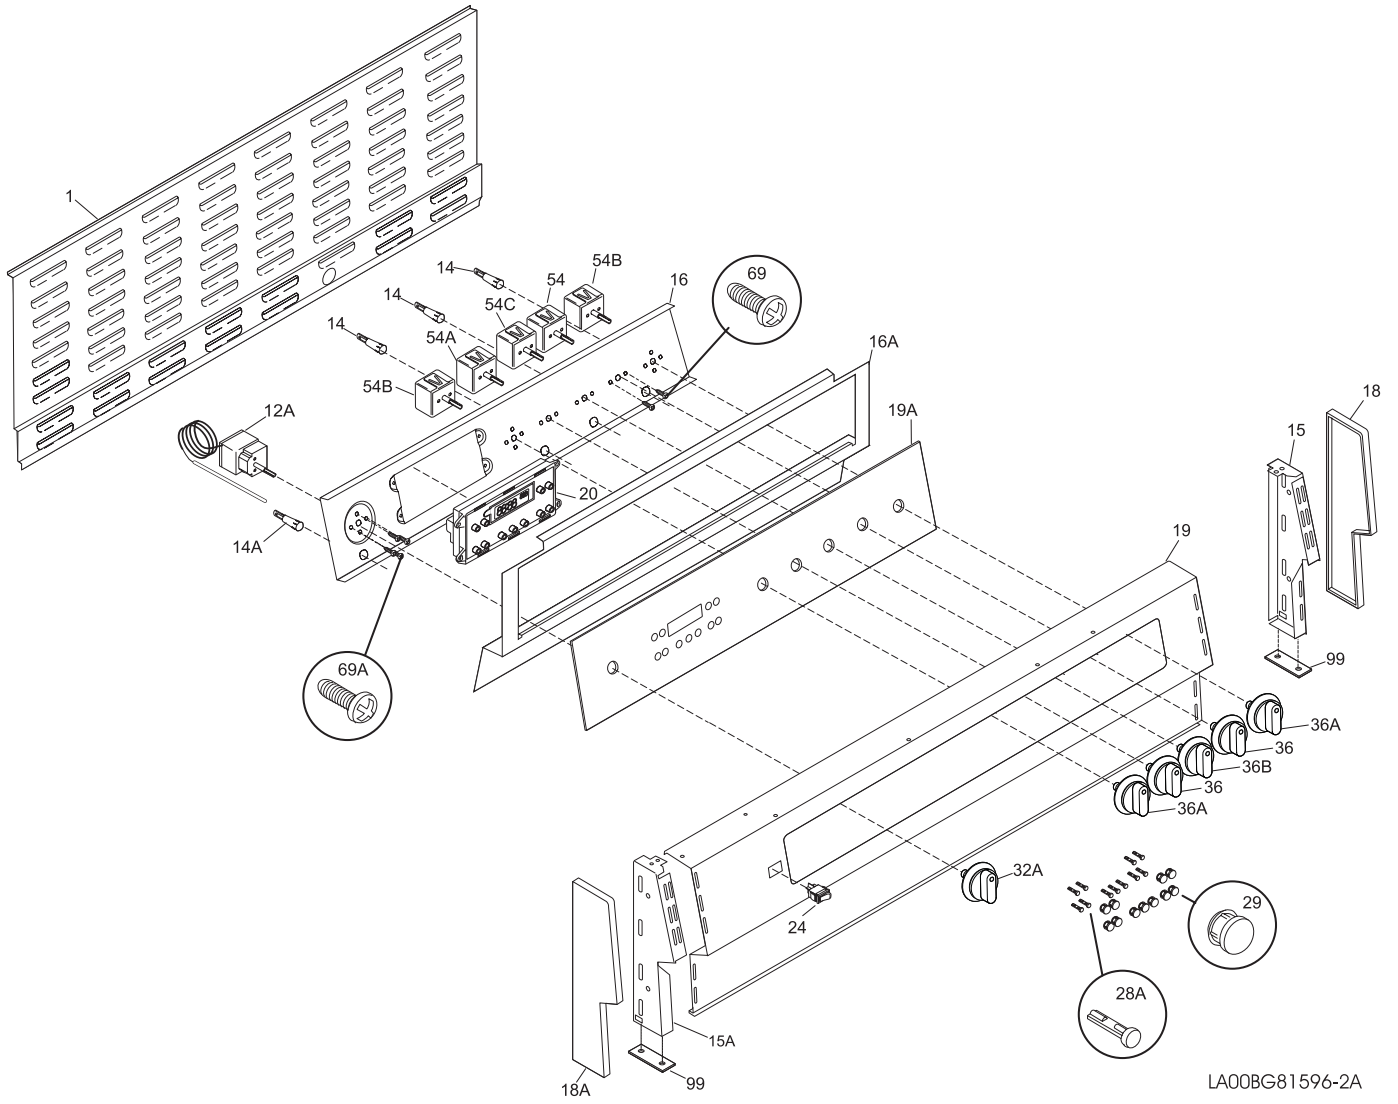

FACTORY PARTS CATALOG RANGE

Frigidaire

 **Electrolux**

PRODUCT NO.	BASE MODEL NO.	FACTORY NO.	COLOR	MARKET
PLEF489CCA	PLEF489C	38157596G30S1	stainless	North America

WIRING DIAGRAM - # 318045320
OWNER'S GUIDE - # 318200706
TIMER INSTRUCTION SHEET - # 318200181
INSTALLATION INSTRUCTIONS - # 318201701

377

©2002 Electrolux Home Products, Inc.
All rights reserved

BACKGUARD

POS. NO	PART NO	DESCRIPTION
1	318086900	Shield,backguard
12A#	318183000	Thermostat,oven
14 #	318044824	Light,indicator
14A#	318044823	Light,indicator
15	318161900	Bracket,end cap ,RH
15A	318161901	Bracket,end cap ,LH
16	318193110	Panel,switch mtg
16A	318182410	Panel,switch mtg
18	318190604	End Cap,RH
18A	318190605	End Cap,LH
19	318192905	Panel,control
19A	318181820	Glass,control panel
20 #	318010102	Clock/Timer,EOC
24 #	316005602	Switch,rocker ,black
28A	316080600	Shaft,push button ,black ,clock/timer/EOC
29	318017800	Knob,clock ,black ,(11)
32A	318099205	Knob,thermostat
36	318099202	Knob,control
36A	318099207	Knob,dual control
36B	318099206	Knob,warm zone
54 #	318220011	Switch,surface unit ,small
54A#	318220013	Switch,surface unit ,large
54B#	318191000	Switch,infinite ,dual
54C#	318078801	Switch,element ,6" ,warmer
69	5303323134	Screw,switch mtg. ,8-32 x 0.188
69A	5304401837	Screw,8-32 x 5/16
99	5303304544	Spacer,end cap mtg.
*	218490900	Cleaner,stainless steel
*	08016432	Screw,truss head ,8-18 x 0.375
*	5303211311	Screw,8 x 0.500

BODY

BODY

POS. NO	PART NO	DESCRIPTION
161#	318050700	Element,convection ,2500 W
170	5304405241	Anti-tip bracket
177	5303324040	Gasket,vent
191	5303304030	Bracket,angle ,corner
217	318112102	Plate,warning
219#	318003600	Thermostat,safety
260	318055500	Bracket,gusset support
261	08014183	Pan,broiler ,small oven
262	08011954	Channel,oven support ,front
263	5303322885	Spacer,fan blade
*	5303311207	Tube,protector
*	08016432	Screw,truss head ,8-18 x 0.375
*	5303211311	Screw,8 x 0.500
*	5303307980	Screw,8-32 x 0.437
*	5304400427	Screw,6-20 x 1/2