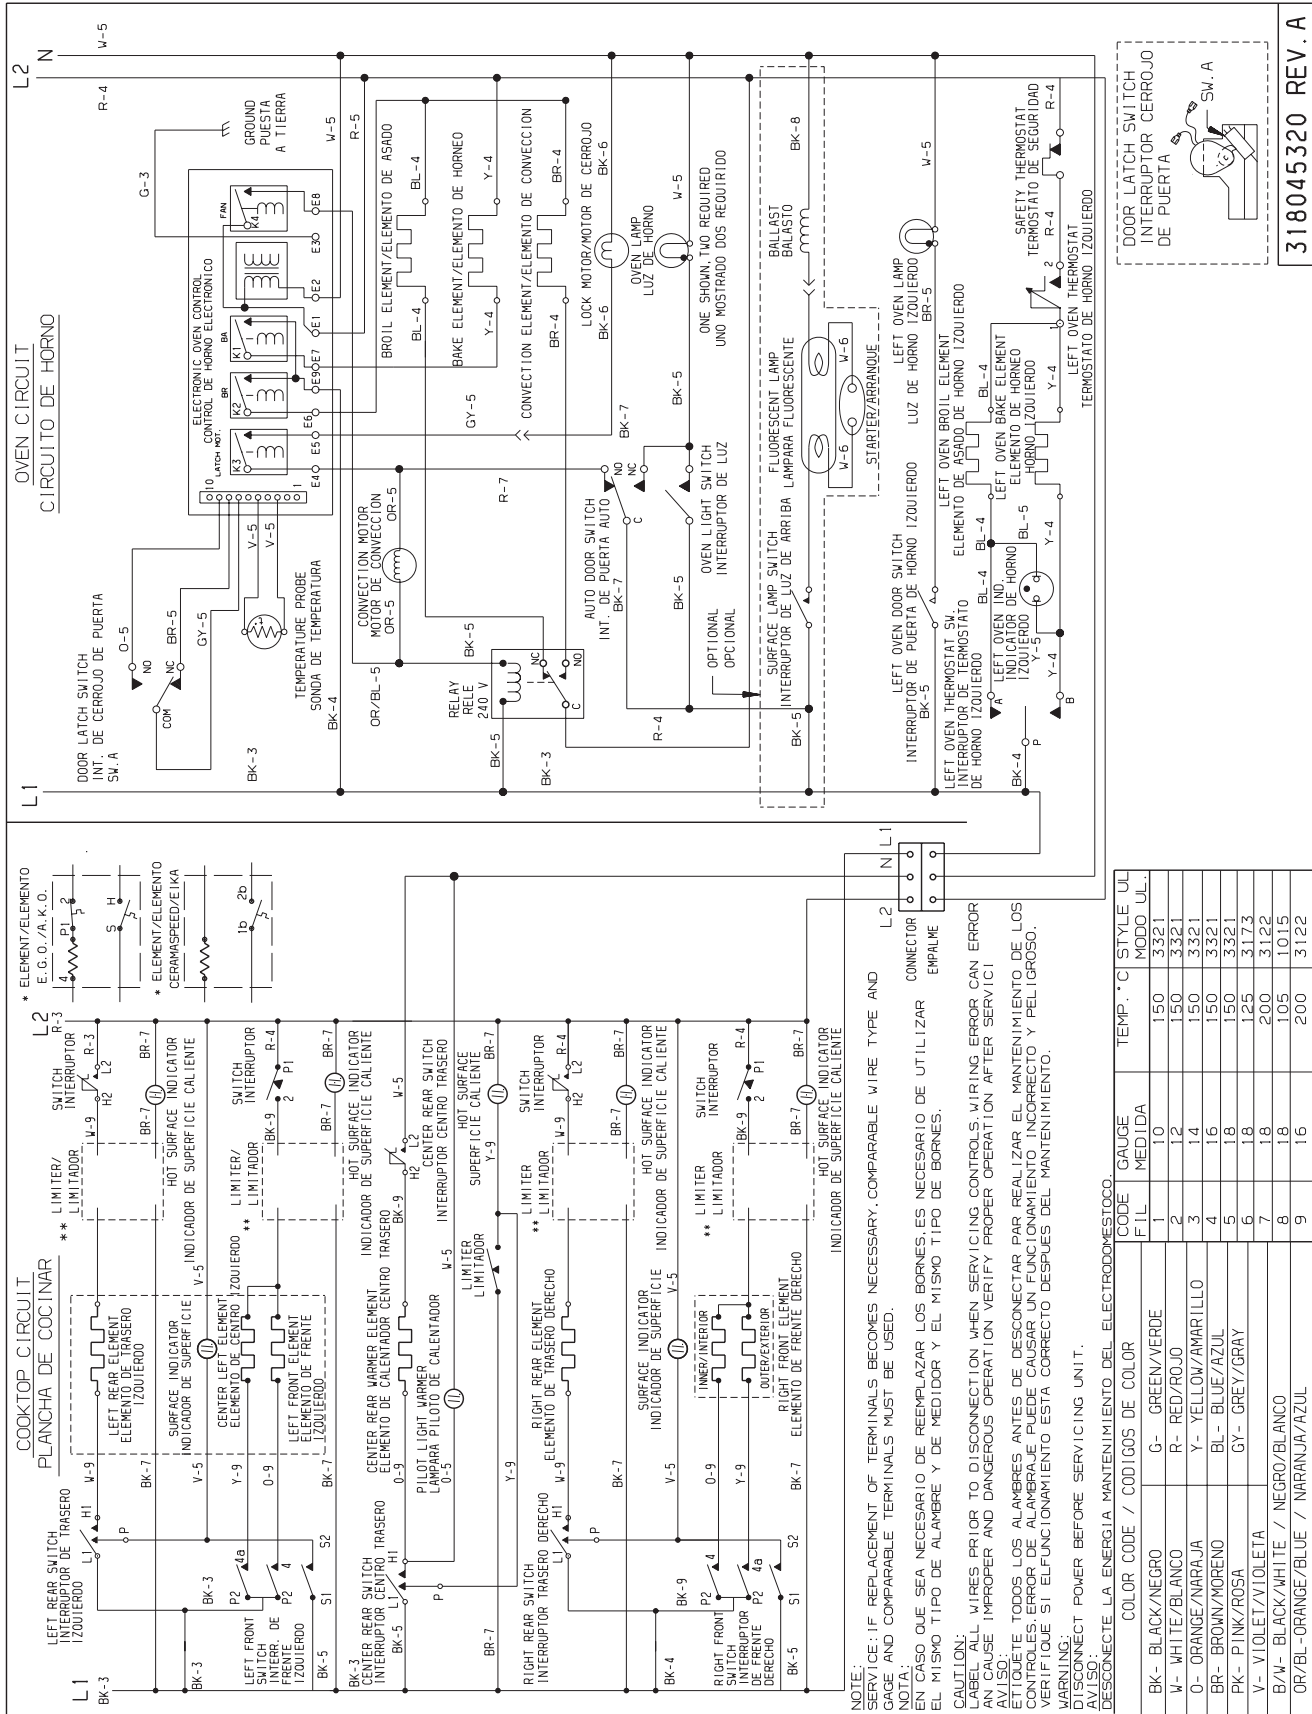

DRAWER & SMALL DOOR

LA00D81593-1A

DRAWER & SMALL DOOR

POS. NO	PART NO	DESCRIPTION
1	3202108	Drawer,utility
2A	318048211	Liner,inner door ,small oven
4	318158220	Panel,drawer
4A	318009311	Panel,oven door ,small
5	318014510	Spacer,door handle
13	316105602	Glide,warmer ,inner RH
13A	316105601	Glide,warmer ,inner LH
29	318141800	Spacer,hinge pin ,upper/lower
30	318133722	Insulation,small oven door
39	318039803	Handle,door
39A	318039802	Handle,door ,small oven
60	5303323137	Screw,10-32 x 17/32
61	318107700	Toeplate
63	318024508	Hinge,door ,lwr small oven ,lower
63A	318024509	Hinge,door ,upr small oven
65	318090220	Strike,door
69	318053300	Seal,door ,small oven
96	3201899	Washer,flat
124	316105500	Glide,warmer drawer ,outer/RH & LH ,(2)
139	5304400794	Screw,handle mtg ,10-32 x 3/4
193A	5303321106	Plug,button
*	218490900	Cleaner,stainless steel
*	08016432	Screw,truss head ,8-18 x 0.375
*	5303211311	Screw,8 x 0.500
*	5303300265	Screw,8-18 x 0.500 ,chrome

OVEN DOOR

LA00D81596-2B

OVEN DOOR

POS. NO	PART NO	DESCRIPTION
6	318057020	Shield,insulation ,door
7	318133774	Insulation,oven door
7A	318133773	Insulation,oven door ,cavity
7B	318106029	Insulation,w/aluminum foil
9	318156911	Door,inner
10	5304400794	Screw,handle mtg ,10-32 x 3/4
12	318053103	Gasket,oven door seal
13	318187922	Stainless Panel,oven door ,w/ glass/nmplt
15	318172903	Stiffener,glass
16	318041603	Panel,glass ,inner oven door
17	318042102	Spacer,glass
18	318053001	Seal>window
22	5303310511	Bar,glass retainer
23	318024700	Hinge,oven door
23*	3201899	Washer,flat
29	318147410	Bumper,base
31	5303310536	Latch,oven door
39	318039801	Handle,door ,stainless steel ,oven
54	5303300265	Screw,8-18 x 0.500 ,chrome
*	218490900	Cleaner,stainless steel
*	08016432	Screw,truss head ,8-18 x 0.375
*	5303211311	Screw,8 x 0.500
*	5303307980	Screw,8-32 x 0.437

WIRING DIAGRAM

318045320 REV. A