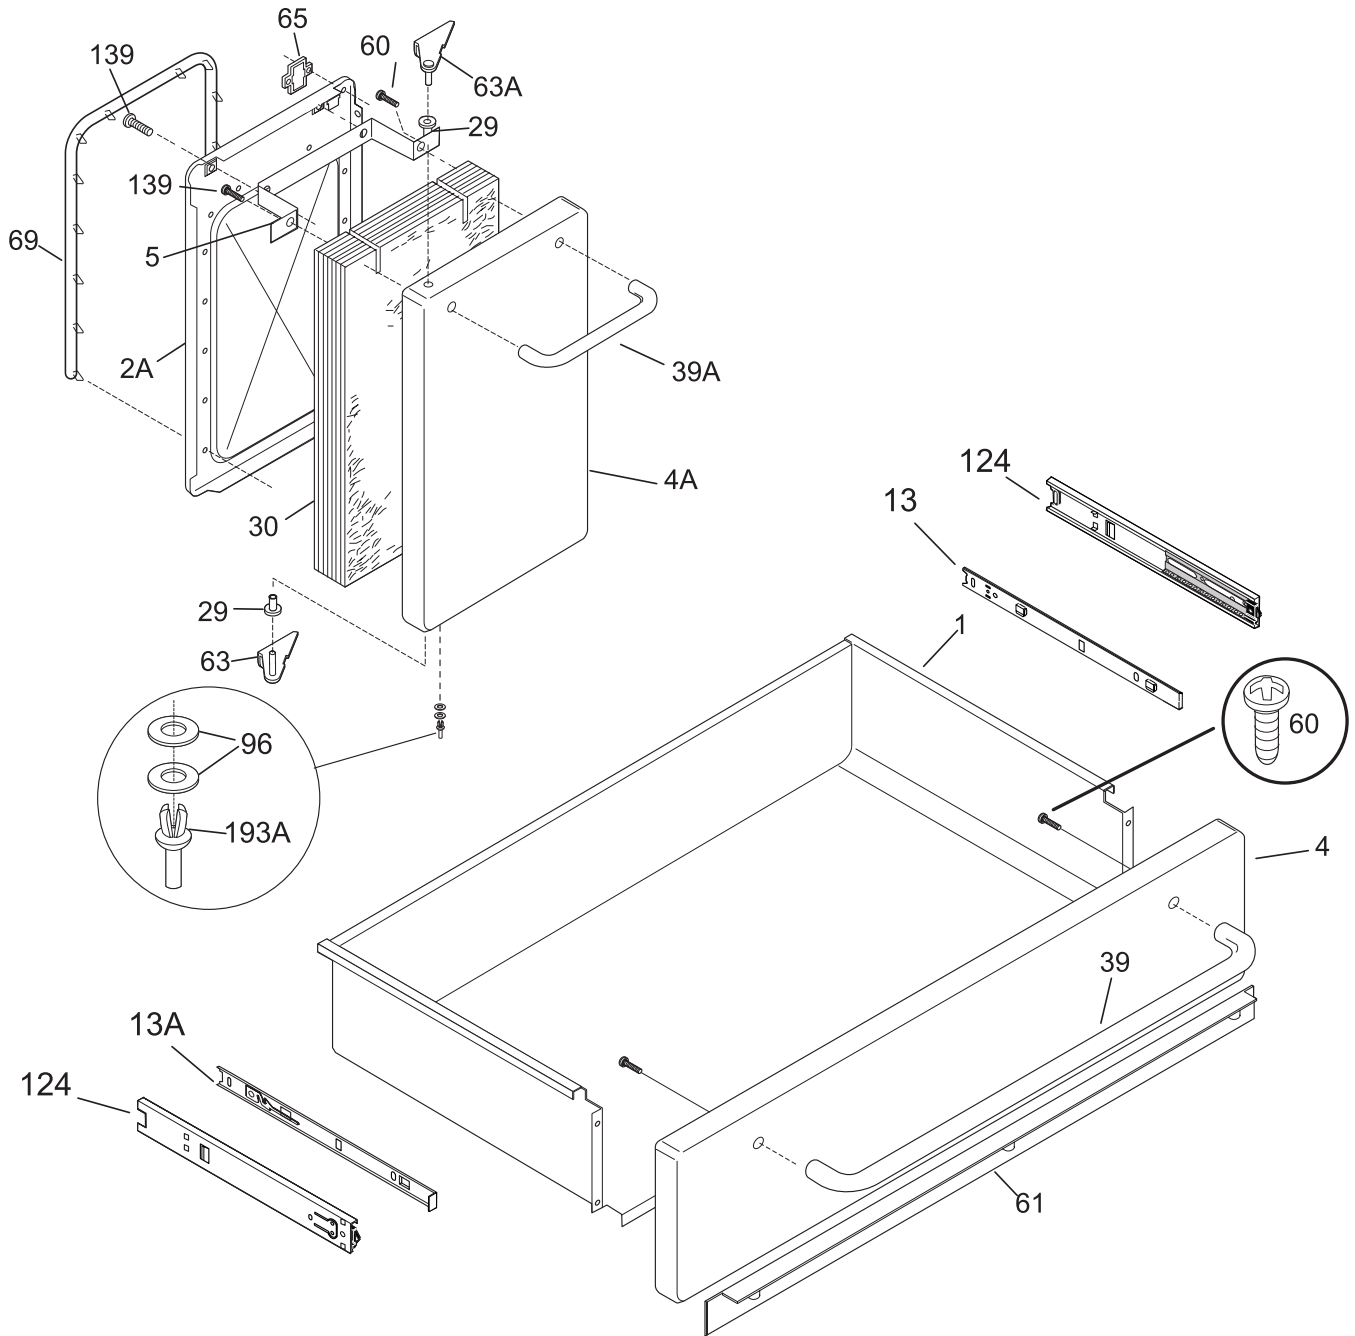

DRAWER & SMALL DOOR

LA00D81593-1A

DRAWER & SMALL DOOR

POS. NO	PART NO	DESCRIPTION
1	3202108	Drawer,utility
2A	318048211	Liner,inner door ,small oven
4	318158220	Panel,drawer
4A	318009311	Panel,oven door ,small
5	318014510	Spacer,door handle
13	316105602	Glide,warmer ,inner RH
13A	316105601	Glide,warmer ,inner LH
29	318141800	Spacer,hinge pin ,upper/lower
30	318133722	Insulation,small oven door
39	318039803	Handle,door
39A	318039802	Handle,door ,small oven
60	5303323137	Screw,10-32 x 17/32
61	318107700	Toeplate
63	318024508	Hinge,door ,lwr small oven ,lower
63A	318024509	Hinge,door ,upr small oven
65	318090220	Strike,door
69	318053300	Seal,door ,small oven
96	3201899	Washer,flat
124	316105500	Glide,warmer drawer ,outer/RH & LH ,(2)
139	5304400794	Screw,handle mtg ,10-32 x 3/4
193A	5303321106	Plug,button
*	218490900	Cleaner,stainless steel
*	08016432	Screw,truss head ,8-18 x 0.375
*	5303211311	Screw,8 x 0.500
*	5303300265	Screw,8-18 x 0.500 ,chrome