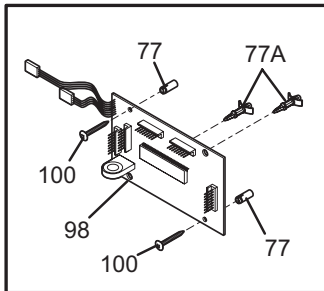

**Model No.  
PLEFMZ99G**

Copyright © 2007 Electrolux Home Products, Inc.  
All rights reserved.

**BACKGUARD**

T20G0064A

**BACKGUARD**

POS. NO	PART NO.	DESCRIPTION
1	316416100	Shield, backguard, rear wall
13	316414400	Control, bake, mini oven
13A	316095502	Switch, infinite, warmer
14A	316022500	Light/Lamp, indicator, 125 V
15	316411405	Support, backguard, black, RH
15A	316411404	Support, backguard, black, LH
19	316424153	Panel, control, stainless
20 #	316418704	Clock/Timer, electronic, w/mini oven, ES510
20A	316419700	Overlay, clock, black, w/mini oven, ES510
23	316419200	Bracket, clock, (2)
31	316223002	Knob, control, black
36	316223019	Knob, control, black
46	316437800	Lens-light/lamp, indicator, clear
46A	316448000	Lens, LED display
55	316247700	Nut, mounting, (2)
55A	316247800	Washer, lock, control mtg
56	316234013	Shield, backguard, black, inner
69	5303288565	Screw, truss sqdr, 8-32 x 3/16, switch mtg
77	316247900	Spacer, power board, (3)
77A	316114100	Spacer, (4)
96	316445612	Board, display, LH controls, 2, potentiometers
96A	316445613	Board, display, RH controls, 2, potentiometers
97	316442102	Board, power, relay
98	316442002	Board, rotary, UIB
100	5303289910	Screw, 8A, 1", power board mtg
101	316247400	Insulator, switch
*	316416916	Harness, main control
*	316416917	Harness, mini oven cntl
*	316021105	Screw, hex head cup pt, 8-18 x 0.375, black
*	316021109	Screw, 8-18 x 0.5, chrome
*	316021110	Screw, 8-18 x 0.5, black

**BODY**

**BODY**

---

POS. NO	PART NO.	DESCRIPTION
170	5303935180	Anti-tip Kit, w/bracket, screw
170*	316107200	Bracket, anti-tip
170*	316112500	Template, anti-tip
170*	316116000	Screw, concrete, 1.75", anti-tip brkt
* #	316443025	Wiring Harness, main
*	316021105	Screw, hex head cup pt, 8-18 x 0.375, black
*	316021110	Screw, 8-18 x 0.5, black
*	316021132	Screw, 8-18 X 11/16, black
*	316089500	Screw, 10-16 x .486
*	5303285179	Screw, wafer head, 8-32T x 0.500, black
*	5308014215	Screw, 6-20 x 0.312