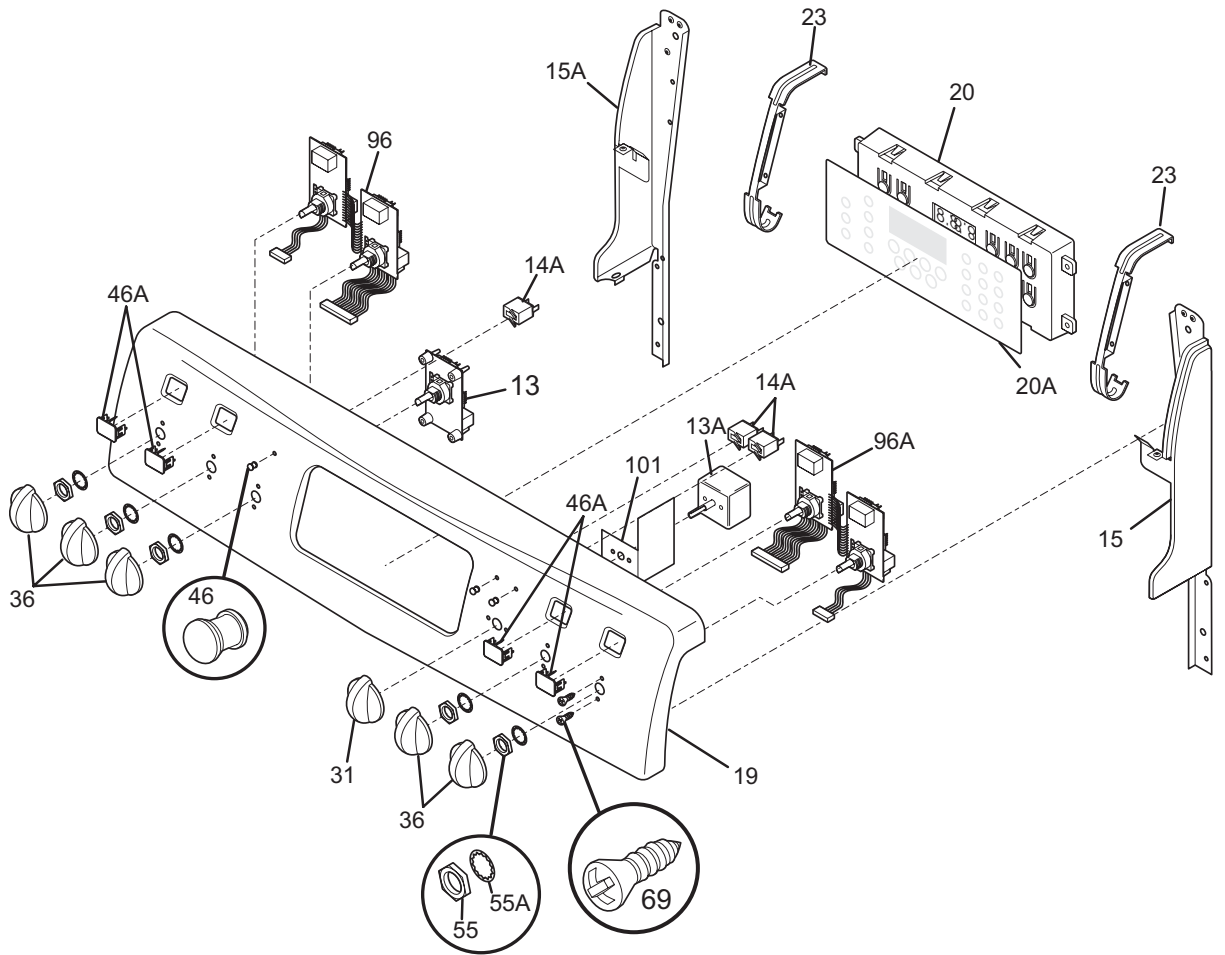

**Model No.  
PLEFMZ99G**

Copyright © 2007 Electrolux Home Products, Inc.  
All rights reserved.

**BACKGUARD**

T20G0064A

**BACKGUARD**

POS. NO	PART NO.	DESCRIPTION
1	316416100	Shield, backguard, rear wall
13	316414400	Control, bake, mini oven
13A	316095502	Switch, infinite, warmer
14A	316022500	Light/Lamp, indicator, 125 V
15	316411405	Support, backguard, black, RH
15A	316411404	Support, backguard, black, LH
19	316424153	Panel, control, stainless
20 #	316418704	Clock/Timer, electronic, w/mini oven, ES510
20A	316419700	Overlay, clock, black, w/mini oven, ES510
23	316419200	Bracket, clock, (2)
31	316223002	Knob, control, black
36	316223019	Knob, control, black
46	316437800	Lens-light/lamp, indicator, clear
46A	316448000	Lens, LED display
55	316247700	Nut, mounting, (2)
55A	316247800	Washer, lock, control mtg
56	316234013	Shield, backguard, black, inner
69	5303288565	Screw, truss sqdr, 8-32 x 3/16, switch mtg
77	316247900	Spacer, power board, (3)
77A	316114100	Spacer, (4)
96	316445612	Board, display, LH controls, 2, potentiometers
96A	316445613	Board, display, RH controls, 2, potentiometers
97	316442102	Board, power, relay
98	316442002	Board, rotary, UIB
100	5303289910	Screw, 8A, 1", power board mtg
101	316247400	Insulator, switch
*	316416916	Harness, main control
*	316416917	Harness, mini oven cntl
*	316021105	Screw, hex head cup pt, 8-18 x 0.375, black
*	316021109	Screw, 8-18 x 0.5, chrome
*	316021110	Screw, 8-18 x 0.5, black

**BODY**

**BODY**

---

POS. NO	PART NO.	DESCRIPTION
170	5303935180	Anti-tip Kit, w/bracket, screw
170*	316107200	Bracket, anti-tip
170*	316112500	Template, anti-tip
170*	316116000	Screw, concrete, 1.75", anti-tip brkt
* #	316443025	Wiring Harness, main
*	316021105	Screw, hex head cup pt, 8-18 x 0.375, black
*	316021110	Screw, 8-18 x 0.5, black
*	316021132	Screw, 8-18 X 11/16, black
*	316089500	Screw, 10-16 x .486
*	5303285179	Screw, wafer head, 8-32T x 0.500, black
*	5308014215	Screw, 6-20 x 0.312