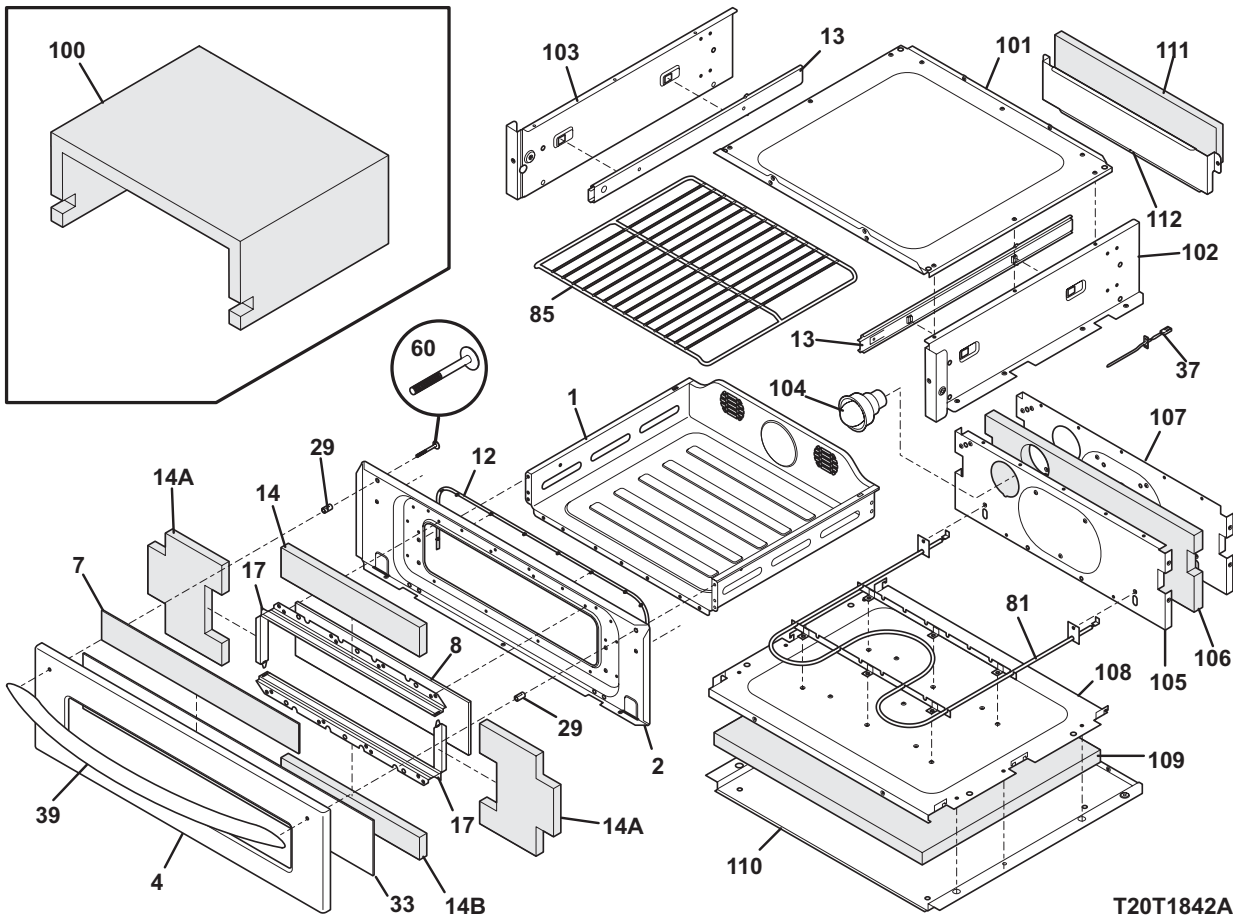

TOP/DRAWER

TOP/DRAWER

POS. NO	PART NO.	DESCRIPTION
1	316414101	Drawer, mini oven
2	316409803	Liner, drawer, mini oven, w/window
4	316432111	Panel, drawer, stainless, front
7	316437200	Insulator, heat, drawer front
8	316431901	Glass, inner door, mini oven
12	316410700	Seal, door, mini oven
13	316449800	Glide, drawer, mini oven, (2)
14	316414202	Insulation, door top, mini oven
14A	316414201	Insulation, door sides, mini oven, (2)
14B	316414203	Insulation, door bottom, mini oven
15 #	318198830	Element, surface, 6", 1200 W, (2)
15A	316498800	Element, surface, warmer, 100 W
15B#	316464901	Element-surface dual, 1700W/2700W
15C#	316235302	Element, double 6", surface, 4400 W, w/bridge
16	316456217	Main Top, smooth top, black
17	316431801	Spacer, glass, mini oven, (2)
26	316427600	Channel, element support, (2)
26A	316498200	Bracket-support, chassis, aluminum
26B	316214200	Bracket, chassis support, front
29	316429000	Spacer, handle, (2)
33	316432000	Glass, drawer, front
37 #	316490001	Probe, oven temp, mini oven
39	316246100	Handle, door/drawer, stainless
52	316461700	Clip, element mtg
60	316001015	Screw, waf hd sq, 10-24 x 1.25, (2), handle mtg
81 #	316413902	Element, bake, mini oven
85	316411000	Rack, mini oven
100	316410900	Insulation, wrapper, mini oven
101	316410201	Panel, top, mini oven
102	316431201	Panel, oven side, RH, mini oven
103	316431203	Panel, oven side, LH, mini oven
104	316431500	Light Assembly, mini oven
105	316431303	Panel, main back, mini oven
106	316431400	Insulation, oven back, mini oven
107	316431307	Shield, main back, mini oven
108	316410101	Panel, bottom, mini oven
109	316410800	Insulation, floor, mini oven
110	316410400	Shield, floor, mini oven
111	316509601	Insulation, lower shield
112	316513700	Shield, upper rear, lower, mini oven
* #	316510602	Harness-wiring, surface
*	316416902	Harness, mini oven, to light
* #	316416928	Harness, mini oven, to probe
*	316468100	Cleaner, smoothtop, w/sponge
*	316021105	Screw, hex head cup pt, 8-18 x 0.375, black
*	316021109	Screw, 8-18 x 0.5, chrome
*	316021110	Screw, 8-18 x 0.5, black
*	5308014215	Screw, 6-20 x 0.312