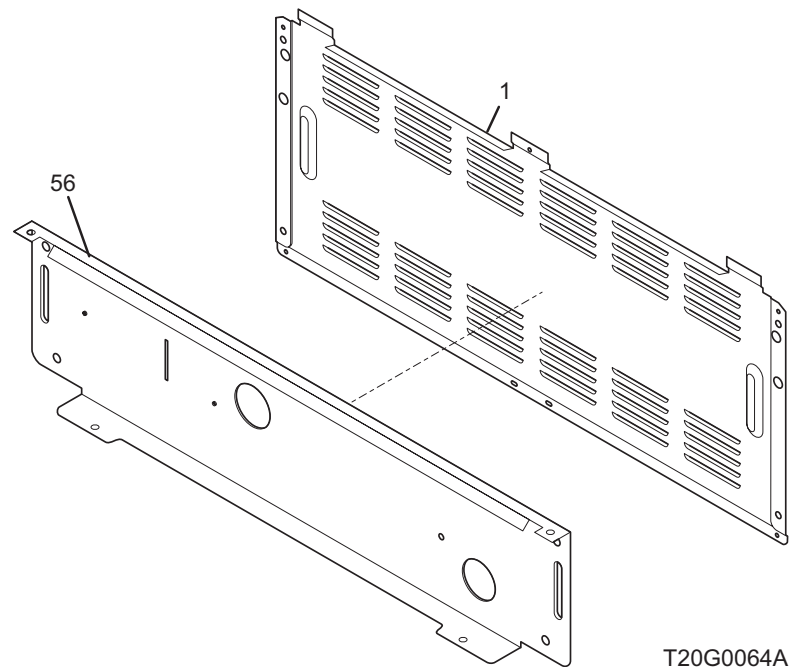

**Model No.  
PLEFMZ99G**

Copyright © 2007 Electrolux Home Products, Inc.  
All rights reserved.

**BACKGUARD**

T20G0064A

**BACKGUARD**

POS. NO	PART NO.	DESCRIPTION
1	316416100	Shield, backguard, rear wall
13	316414400	Control, bake, mini oven
13A	316095502	Switch, infinite, warmer
14A	316022500	Light/Lamp, indicator, 125 V
15	316411405	Support, backguard, black, RH
15A	316411404	Support, backguard, black, LH
19	316424153	Panel, control, stainless
20 #	316418704	Clock/Timer, electronic, w/mini oven, ES510
20A	316419700	Overlay, clock, black, w/mini oven, ES510
23	316419200	Bracket, clock, (2)
31	316223002	Knob, control, black
36	316223019	Knob, control, black
46	316437800	Lens-light/lamp, indicator, clear
46A	316448000	Lens, LED display
55	316247700	Nut, mounting, (2)
55A	316247800	Washer, lock, control mtg
56	316234013	Shield, backguard, black, inner
69	5303288565	Screw, truss sqdr, 8-32 x 3/16, switch mtg
77	316247900	Spacer, power board, (3)
77A	316114100	Spacer, (4)
96	316445612	Board, display, LH controls, 2, potentiometers
96A	316445613	Board, display, RH controls, 2, potentiometers
97	316442102	Board, power, relay
98	316442002	Board, rotary, UIB
100	5303289910	Screw, 8A, 1", power board mtg
101	316247400	Insulator, switch
*	316416916	Harness, main control
*	316416917	Harness, mini oven cntl
*	316021105	Screw, hex head cup pt, 8-18 x 0.375, black
*	316021109	Screw, 8-18 x 0.5, chrome
*	316021110	Screw, 8-18 x 0.5, black