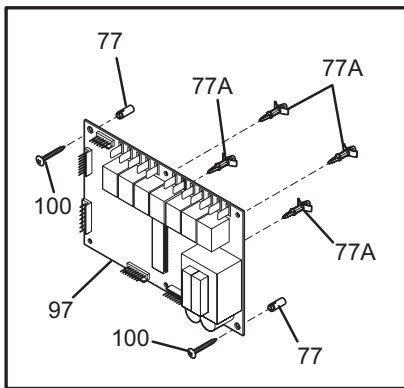

**Model No.  
PLEFMZ99G**

Copyright © 2007 Electrolux Home Products, Inc.  
All rights reserved.

**BACKGUARD**

T20G0064A

**BACKGUARD**

POS. NO	PART NO.	DESCRIPTION
1	316416100	Shield, backguard, rear wall
13	316414400	Control, bake, mini oven
13A	316095502	Switch, infinite, warmer
14A	316022500	Light/Lamp, indicator, 125 V
15	316411405	Support, backguard, black, RH
15A	316411404	Support, backguard, black, LH
19	316424153	Panel, control, stainless
20 #	316418704	Clock/Timer, electronic, w/mini oven, ES510
20A	316419700	Overlay, clock, black, w/mini oven, ES510
23	316419200	Bracket, clock, (2)
31	316223002	Knob, control, black
36	316223019	Knob, control, black
46	316437800	Lens-light/lamp, indicator, clear
46A	316448000	Lens, LED display
55	316247700	Nut, mounting, (2)
55A	316247800	Washer, lock, control mtg
56	316234013	Shield, backguard, black, inner
69	5303288565	Screw, truss sqdr, 8-32 x 3/16, switch mtg
77	316247900	Spacer, power board, (3)
77A	316114100	Spacer, (4)
96	316445612	Board, display, LH controls, 2, potentiometers
96A	316445613	Board, display, RH controls, 2, potentiometers
97	316442102	Board, power, relay
98	316442002	Board, rotary, UIB
100	5303289910	Screw, 8A, 1", power board mtg
101	316247400	Insulator, switch
*	316416916	Harness, main control
*	316416917	Harness, mini oven cntl
*	316021105	Screw, hex head cup pt, 8-18 x 0.375, black
*	316021109	Screw, 8-18 x 0.5, chrome
*	316021110	Screw, 8-18 x 0.5, black