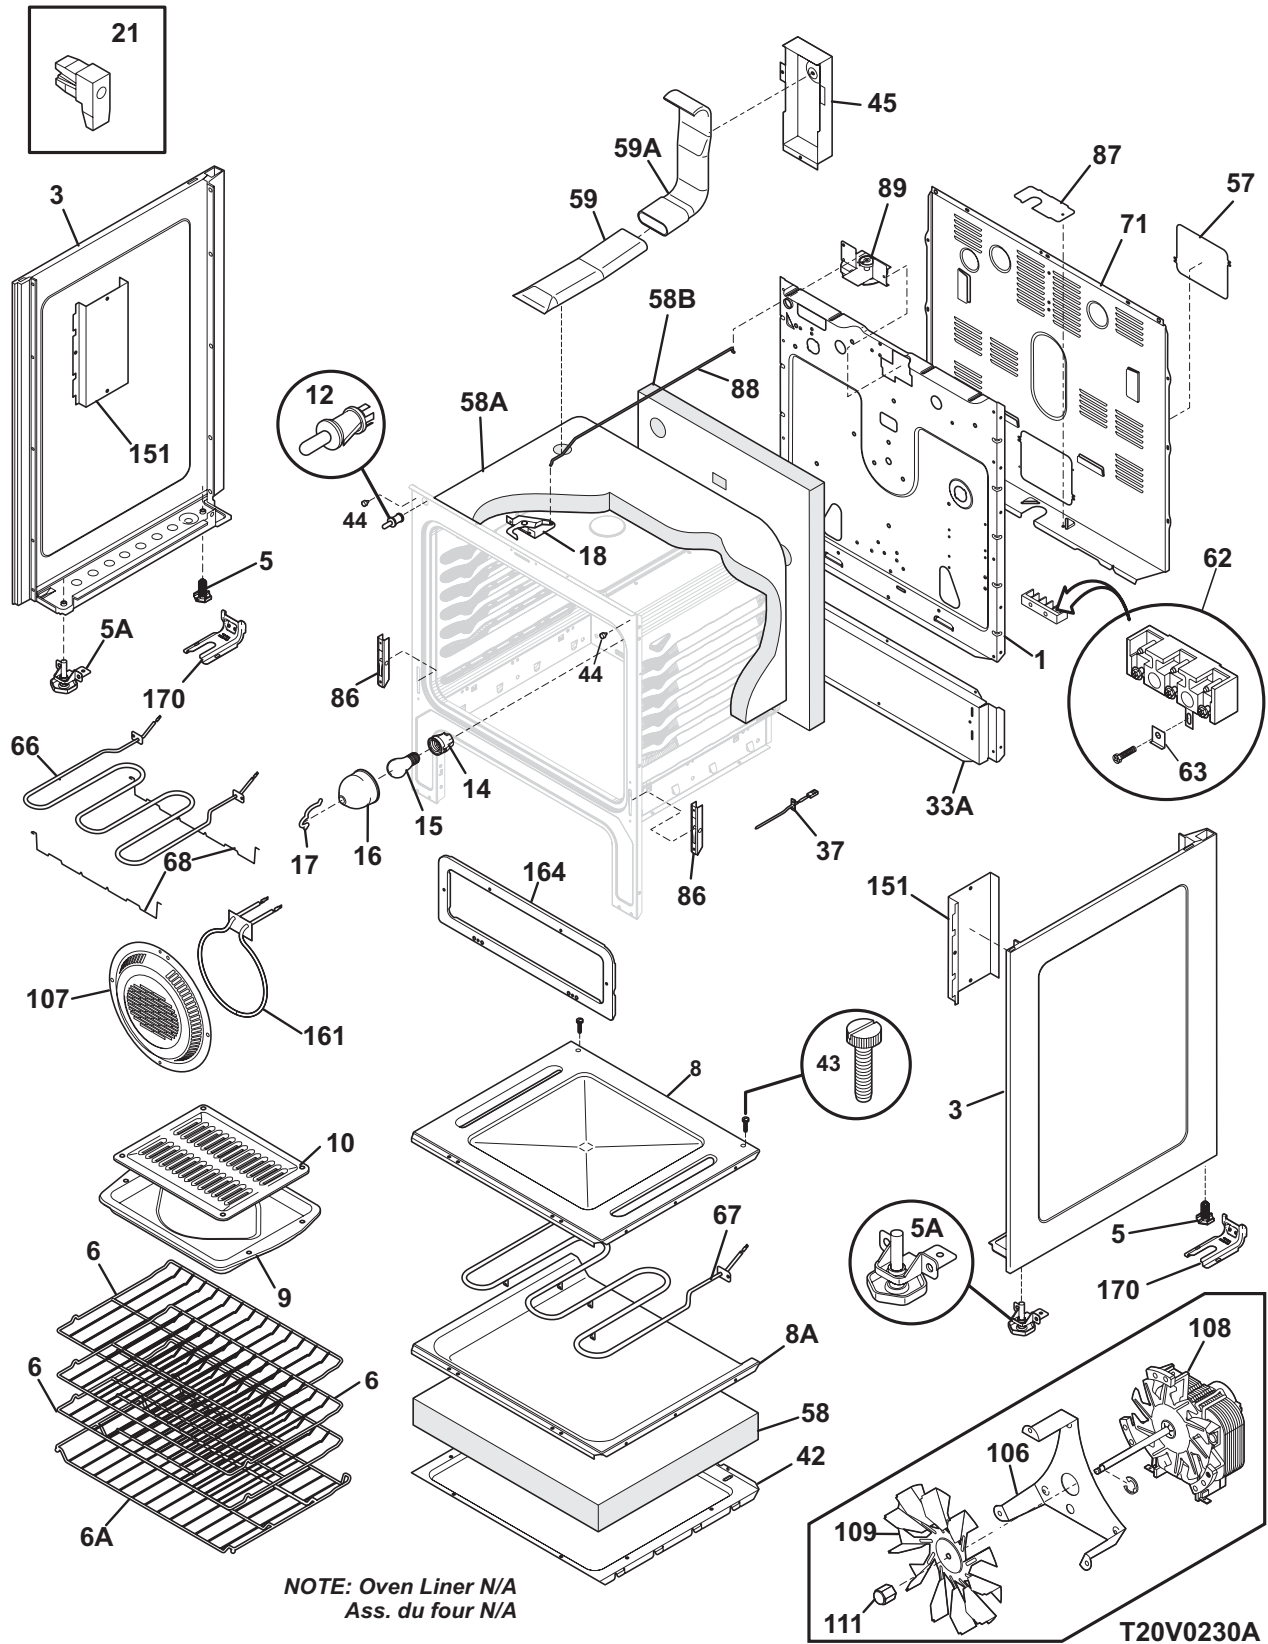

BODY

BODY

POS. NO	PART NO.	DESCRIPTION
1	316401800	Panel, main back
3	316400118	Panel, bodyside, black, RH
3	316400119	Panel, bodyside, black, LH
5	316272900	Screw, leveling, plastic, rear, (2)
5A	316498900	Leveling Leg Assy, metal, front, (2), bracket & leg
6	316496207	Rack, oven, (3)
6A	316496205	Rack, oven
8	316400601	Panel, oven bottom
8*	316064600	Support, oven bottom
8A	316411104	Base, bake element
9	316081900	Pan, broilerOPTIONAL ACCESSORY
10	316082000	Insert, broiler panOPTIONAL ACCESSORY
12	316445500	Switch, oven light, door frame
14	316116400	Receptacle, oven light
15	5303013071	Bulb/Lamp, light
16	08011086	Lens, oven light, glass
17	316087500	Retainer, lens
18 #	316405800	Latch Assembly, oven door
21	316408000	Clip, bodyside
33A	316402100	Shield, rear wall, lower
37 #	316490000	Probe, oven temp
42	316407700	Shield, wool, lower
43	3131732	Screw, 8-18 x 1.438, oven bottom
44	316517600	Spacer, oven door
45	316234100	Shield, wire, vent tube
57	316457800	Cover, access
58	316403802	Insulation, oven sump
58A	316406600	Insulation, oven wrapper
58B	316406500	Insulation, oven back
59	316208401	Vent Tube, assembly, w/catalyst
59A	316208304	Tube, oven vent, upper
62	5304409888	Terminal Block Kit
62*	316085600	Insulator
62*	316205500	Nut, hex flange, 3/8 10-32
63	316278800	Plate, grounding strap
66 #	316430900	Element, broil, 4000W
67	316413800	Element, bake, hidden
68	316429100	Support, element, broil
71	316422304	Shield, rear wall
86	316441300	Receptacle, hinge
87	316081200	Bracket, cable mtg
88	316203500	Rod, auto latch
89 #	316464300	Motor-latch
106	316404100	Bracket, motor mtg.
107	316026701	Cover, fan
108#	316415800	Motor, fan
109	316136400	Blade, fan
111	316136600	Nut, fan retainer
151	316404600	Shield, bodyside
161#	316211603	Element, convection fan, 350 W
164	316410301	Trim, front, mini oven