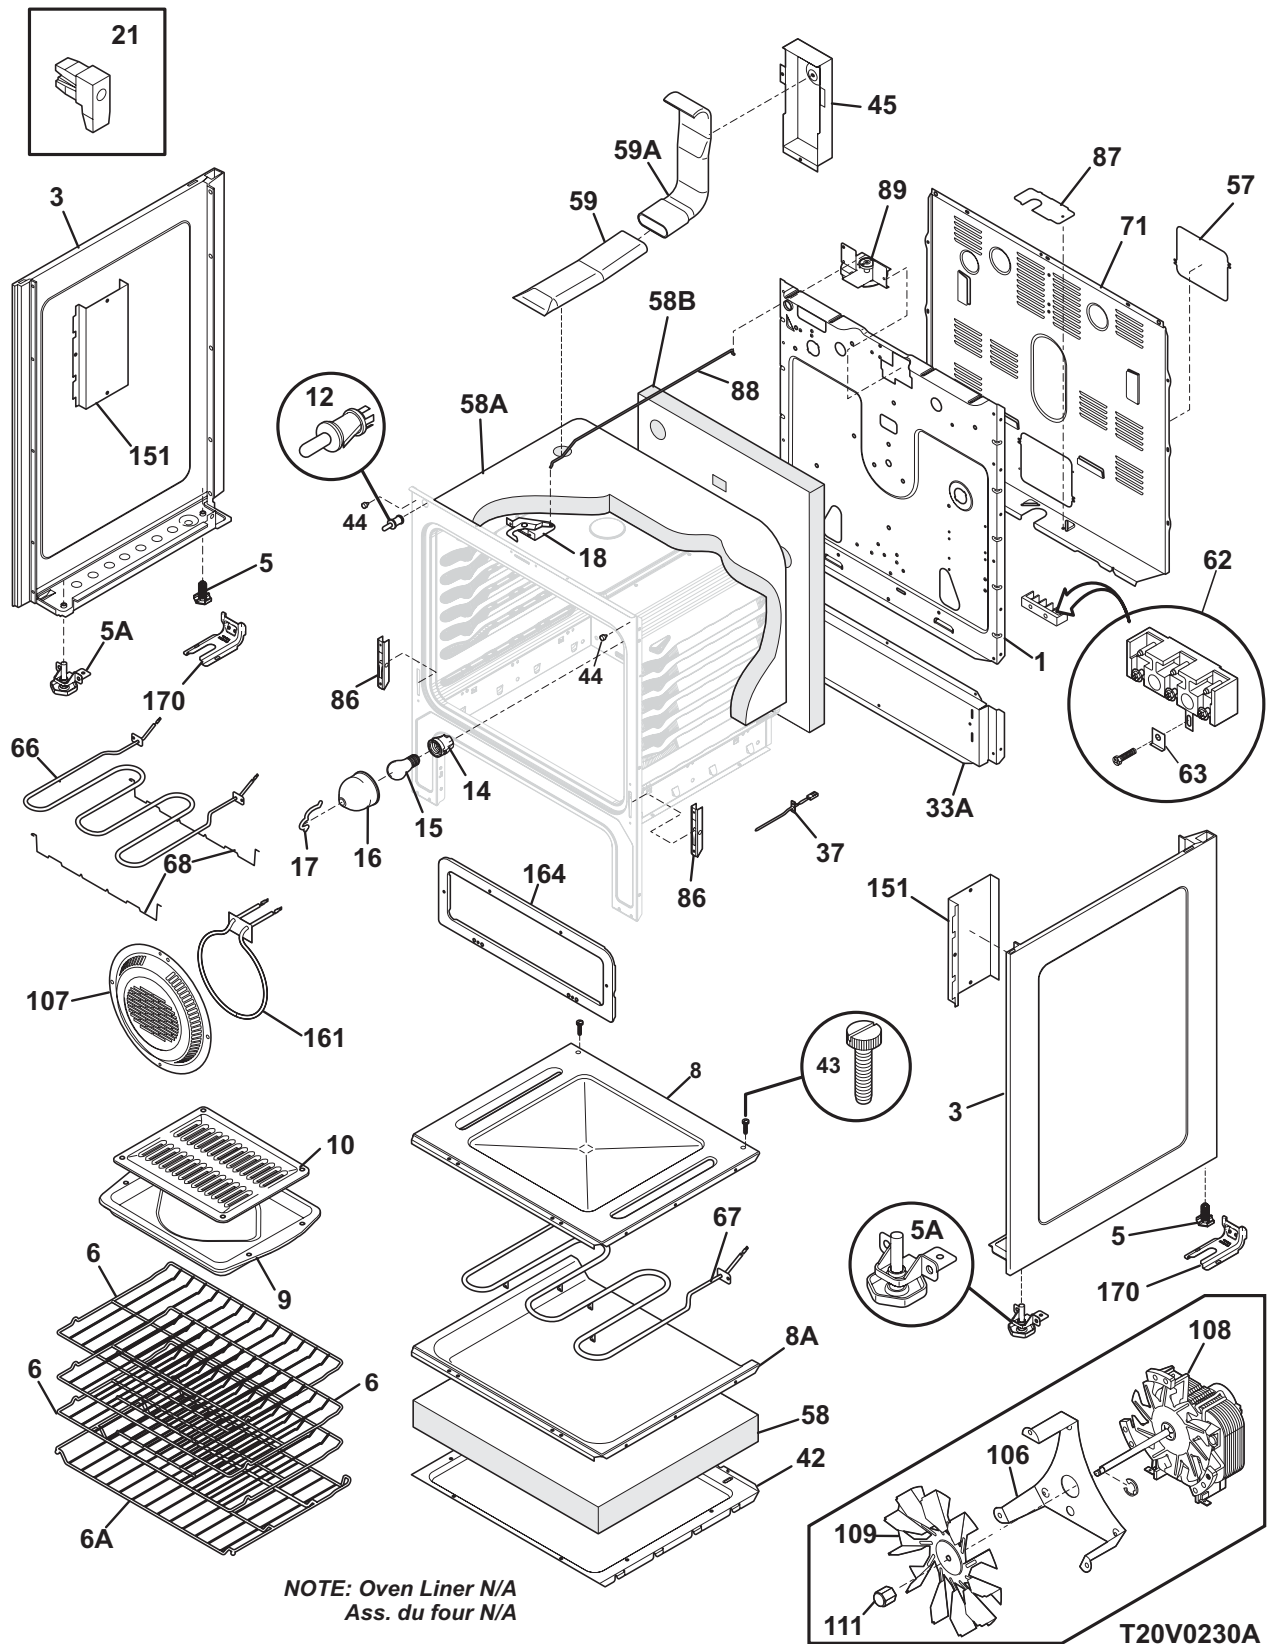

BODY

POS. NO	PART NO.	DESCRIPTION
1	316401800	Panel, main back
3	316400118	Panel, bodyside, black, RH
3	316400119	Panel, bodyside, black, LH
5	316272900	Screw, leveling, plastic, rear, (2)
5A	316498900	Leveling Leg Assy, metal, front, (2), bracket & leg
6	316496207	Rack, oven, (3)
6A	316496205	Rack, oven
8	316400601	Panel, oven bottom
8*	316064600	Support, oven bottom
8A	316411104	Base, bake element
9	316081900	Pan, broilerOPTIONAL ACCESSORY
10	316082000	Insert, broiler panOPTIONAL ACCESSORY
12	316445500	Switch, oven light, door frame
14	316116400	Receptacle, oven light
15	5303013071	Bulb/Lamp, light
16	08011086	Lens, oven light, glass
17	316087500	Retainer, lens
18 #	316405800	Latch Assembly, oven door
21	316408000	Clip, bodyside
33A	316402100	Shield, rear wall, lower
37 #	316490000	Probe, oven temp
42	316407700	Shield, wool, lower
43	3131732	Screw, 8-18 x 1.438, oven bottom
44	316517600	Spacer, oven door
45	316234100	Shield, wire, vent tube
57	316457800	Cover, access
58	316403802	Insulation, oven sump
58A	316406600	Insulation, oven wrapper
58B	316406500	Insulation, oven back
59	316208401	Vent Tube, assembly, w/catalyst
59A	316208304	Tube, oven vent, upper
62	5304409888	Terminal Block Kit
62*	316085600	Insulator
62*	316205500	Nut, hex flange, 3/8 10-32
63	316278800	Plate, grounding strap
66 #	316430900	Element, broil, 4000W
67	316413800	Element, bake, hidden
68	316429100	Support, element, broil
71	316422304	Shield, rear wall
86	316441300	Receptacle, hinge
87	316081200	Bracket, cable mtg
88	316203500	Rod, auto latch
89 #	316464300	Motor-latch
106	316404100	Bracket, motor mtg.
107	316026701	Cover, fan
108#	316415800	Motor, fan
109	316136400	Blade, fan
111	316136600	Nut, fan retainer
151	316404600	Shield, bodyside
161#	316211603	Element, convection fan, 350 W
164	316410301	Trim, front, mini oven

BODY