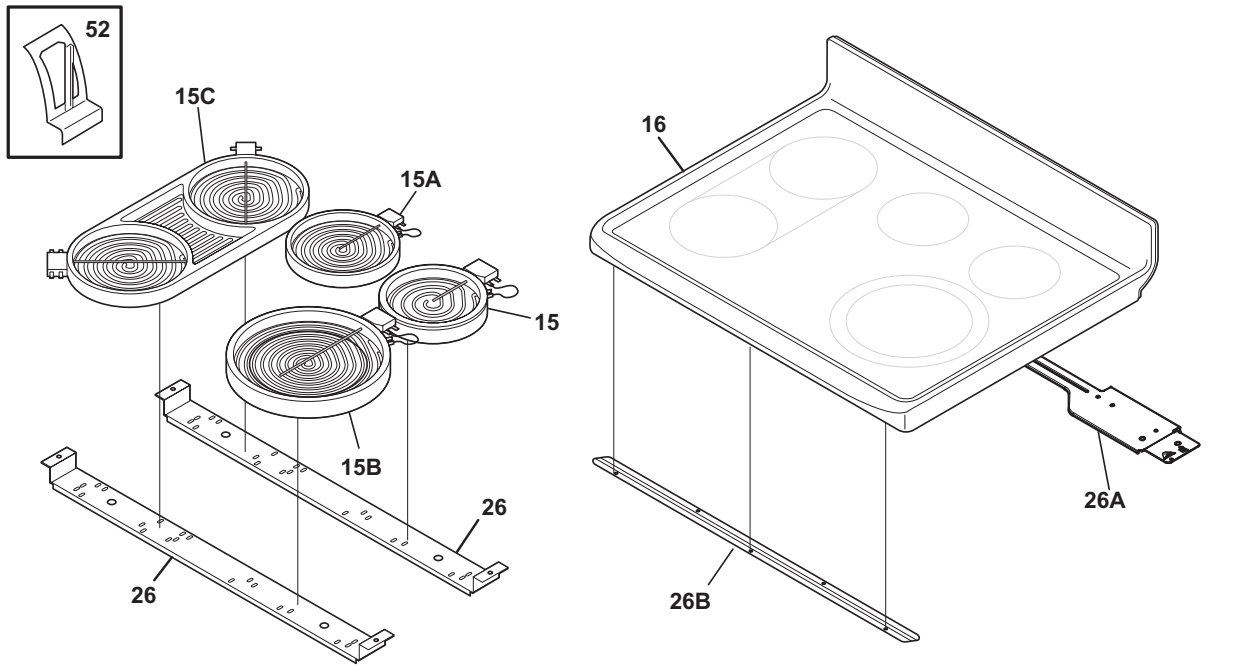

TOP/DRAWER

TOP/DRAWER

POS. NO	PART NO.	DESCRIPTION
1	316414101	Drawer, mini oven
2	316409803	Liner, drawer, mini oven, w/window
4	316432111	Panel, drawer, stainless, front
7	316437200	Insulator, heat, drawer front
8	316431901	Glass, inner door, mini oven
12	316410700	Seal, door, mini oven
13	316449800	Glide, drawer, mini oven, (2)
14	316414202	Insulation, door top, mini oven
14A	316414201	Insulation, door sides, mini oven, (2)
14B	316414203	Insulation, door bottom, mini oven
15 #	318198830	Element, surface, 6", 1200 W, (2)
15A	316498800	Element, surface, warmer, 100 W
15B#	316464901	Element-surface dual, 1700W/2700W
15C#	316235302	Element, double 6", surface, 4400 W, w/bridge
16	316456217	Main Top, smooth top, black
17	316431801	Spacer, glass, mini oven, (2)
26	316427600	Channel, element support, (2)
26A	316498200	Bracket-support, chassis, aluminum
26B	316214200	Bracket, chassis support, front
29	316429000	Spacer, handle, (2)
33	316432000	Glass, drawer, front
37 #	316490001	Probe, oven temp, mini oven
39	316246100	Handle, door/drawer, stainless
52	316461700	Clip, element mtg
60	316001015	Screw, waf hd sq, 10-24 x 1.25, (2), handle mtg
81 #	316413902	Element, bake, mini oven
85	316411000	Rack, mini oven
100	316410900	Insulation, wrapper, mini oven
101	316410201	Panel, top, mini oven
102	316431201	Panel, oven side, RH, mini oven
103	316431203	Panel, oven side, LH, mini oven
104	316431500	Light Assembly, mini oven
105	316431303	Panel, main back, mini oven
106	316431400	Insulation, oven back, mini oven
107	316431307	Shield, main back, mini oven
108	316410101	Panel, bottom, mini oven
109	316410800	Insulation, floor, mini oven
110	316410400	Shield, floor, mini oven
111	316509601	Insulation, lower shield
112	316513700	Shield, upper rear, lower, mini oven
* #	316510602	Harness-wiring, surface
*	316416902	Harness, mini oven, to light
* #	316416928	Harness, mini oven, to probe
*	316468100	Cleaner, smoothtop, w/sponge
*	316021105	Screw, hex head cup pt, 8-18 x 0.375, black
*	316021109	Screw, 8-18 x 0.5, chrome
*	316021110	Screw, 8-18 x 0.5, black
*	5308014215	Screw, 6-20 x 0.312