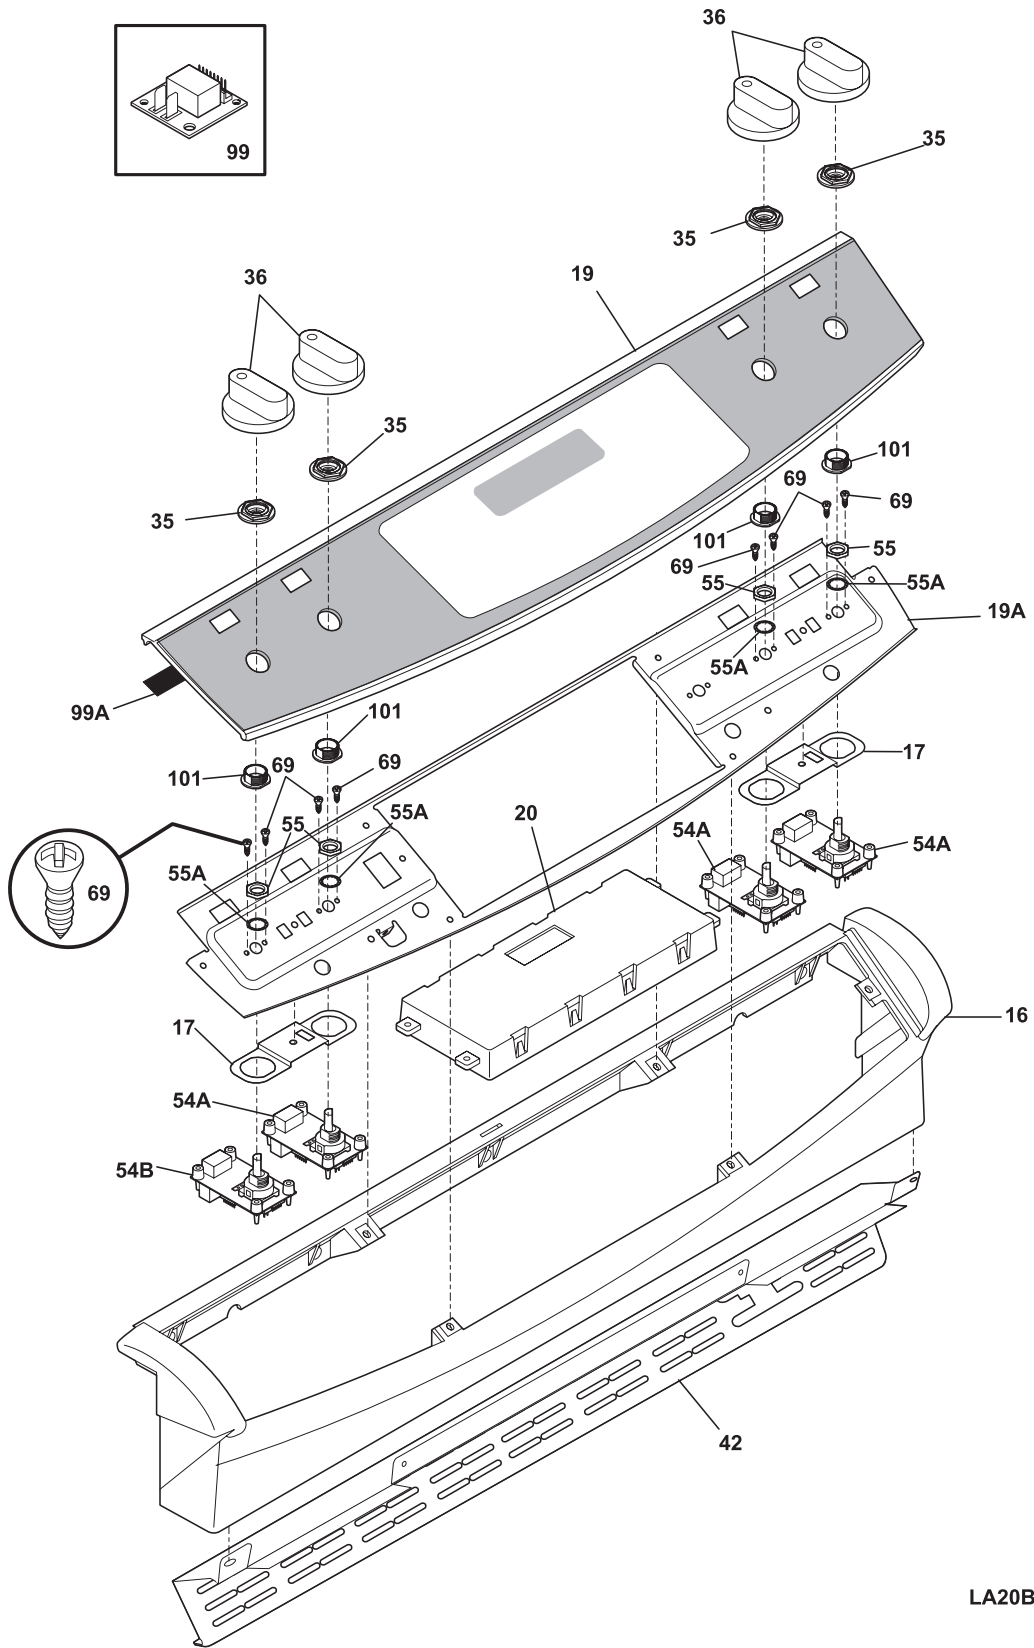

## Factory Parts Catalog

Product No.	PLES389ECI
	37957366H53S9
Series	30" slide-in
Color	stainless
Market	North America
Wiring Diagram	318271978
Owner's Guide	318203824
Installation Instructions	318201611
Timer Guide	318204125

# BACKGUARD

LA20BG0049

**BACKGUARD**

POS. NO	PART NO.	DESCRIPTION
16	318299102	Console, assy., black
16*	5304447071	Clip, console, (2)
17	318306900	Bracket, bushing, (2)
19	318313830	Control Panel Assembly, steel/glass, stainless/black, w/touch pad
19A	318224405	Panel, control mtg.
20 #	316462841	Controller, electronic, ES510X
20*	5304453707	Screw, control mtg.
35	318233720	Retainer, control panel, black
36	318319301	Knob, control, black, (4)
42	318298001	Trim, vent, black, upper
54A#	316441801	Control, electronic, dual element, (3), w/potentiometer
54B#	316441804	Control, electronic, left front, dual element, w/potentiometer
55	316247700	Nut, mounting, (2)
55A	316247800	Washer, lock, mtg
69	5303323134	Screw, 8-32 x 3/16
99 #	316435703	Board, power supply
99A	318223900	Gasket, dark grey
101	318233400	Bushing, retainer
* #	318228864	Harness, wiring, main, backguard
* #	318224849	Harness, wiring, timer
*	08016432	Screw, truss head, 8-18 x 0.375
*	5303300265	Screw, 8-18 X 1/2, (4)
*	5303311333	Screw, 8-32 x 3/8