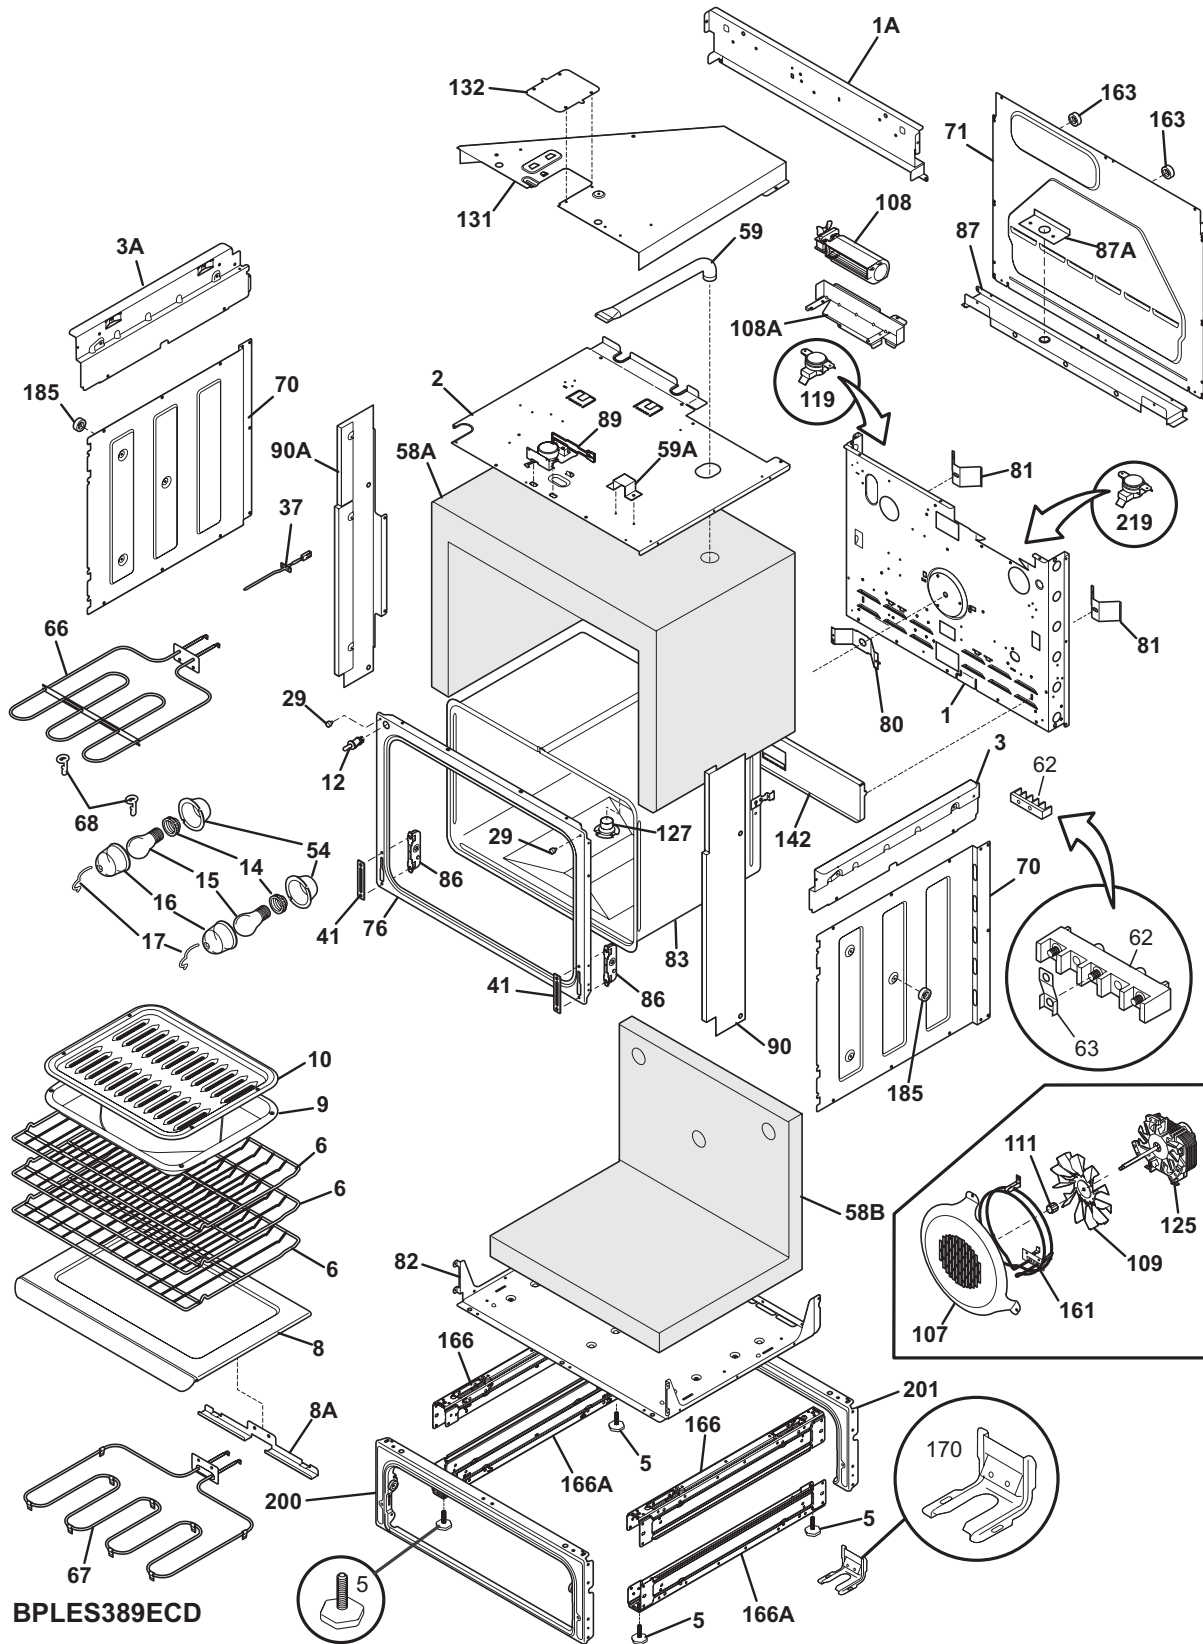

BODY

BPLES389ECD

BODY

POS. NO	PART NO.	DESCRIPTION
1	318259220	Back, main
1A	318225110	Panel, main back, upper
2	318258902	Shield, insulation, upper
3	318225210	Panel, bodyside, upper RH
3A	318225211	Panel, bodyside, upper LH
5	318175508	Screw, leveling
6	318345208	Rack, oven
8	318262001	Cover, element
8A	318318600	Bracket, element, hidden bake
9	316081900	Pan, broilerOPTIONAL ACCESSORY
10	316082000	Insert, broiler panOPTIONAL ACCESSORY
12	316445501	Switch, oven light, door frame
* #	318231869	Harness, wiring, door switch
14	318224000	Receptacle, oven light
15	5303013071	Bulb/Lamp, light
16	08011086	Lens, oven light, glass
17	5304400195	Retainer, light cover
29	318147411	Bumper, (2)
37 #	316217002	Probe, oven temp
41	5303310526	Cover, hinge cutout
54	318222400	Housing, oven light
58A	318285055	Insulation, oven wrapper
58B	318133791	Insulation, oven back, back/bottom
59	318072560	Duct, oven vent
59A	318261600	Bracket, vent tube
62	5303935061	Terminal Block Kit
62*	5303323139	Screw, 10-24 x 0.906
62*	5303323144	Nut, 10-32
63	318264200	Plate, grounding strap
66 #	318255600	Element, broil, 2750W
67 #	318254906	Element, bake, 3400W, 8 pass
68	5304403015	Support, hanger, (2), broil element
70	318259100	Shield, insulation, sides, (2)
71	318260007	Panel, rear box
76	318056217	Front, oven
80	5303320846	Plate, oven mtg
81	318192400	Spring, oven
82	318258708	Shield, insulation, lower
83	318261400	Liner, oven assy
86	318328010	Receptacle, hinge
87	318260608	Bracket, cable mtg.
87A	318111806	Plate, cord set mtg
89 #	318261215	Motor, latch assy
90	318296904	Panel, filler, black, RH
90A	318296905	Panel, filler, black, LH
107	318219405	Cover, fan
108#	318073028	Motor, blower
*	318249403	Tube, protector
108A	318251300	Bracket, fan support
109	318398300	Fan Blade
111	318399800	Nut-fan retainer