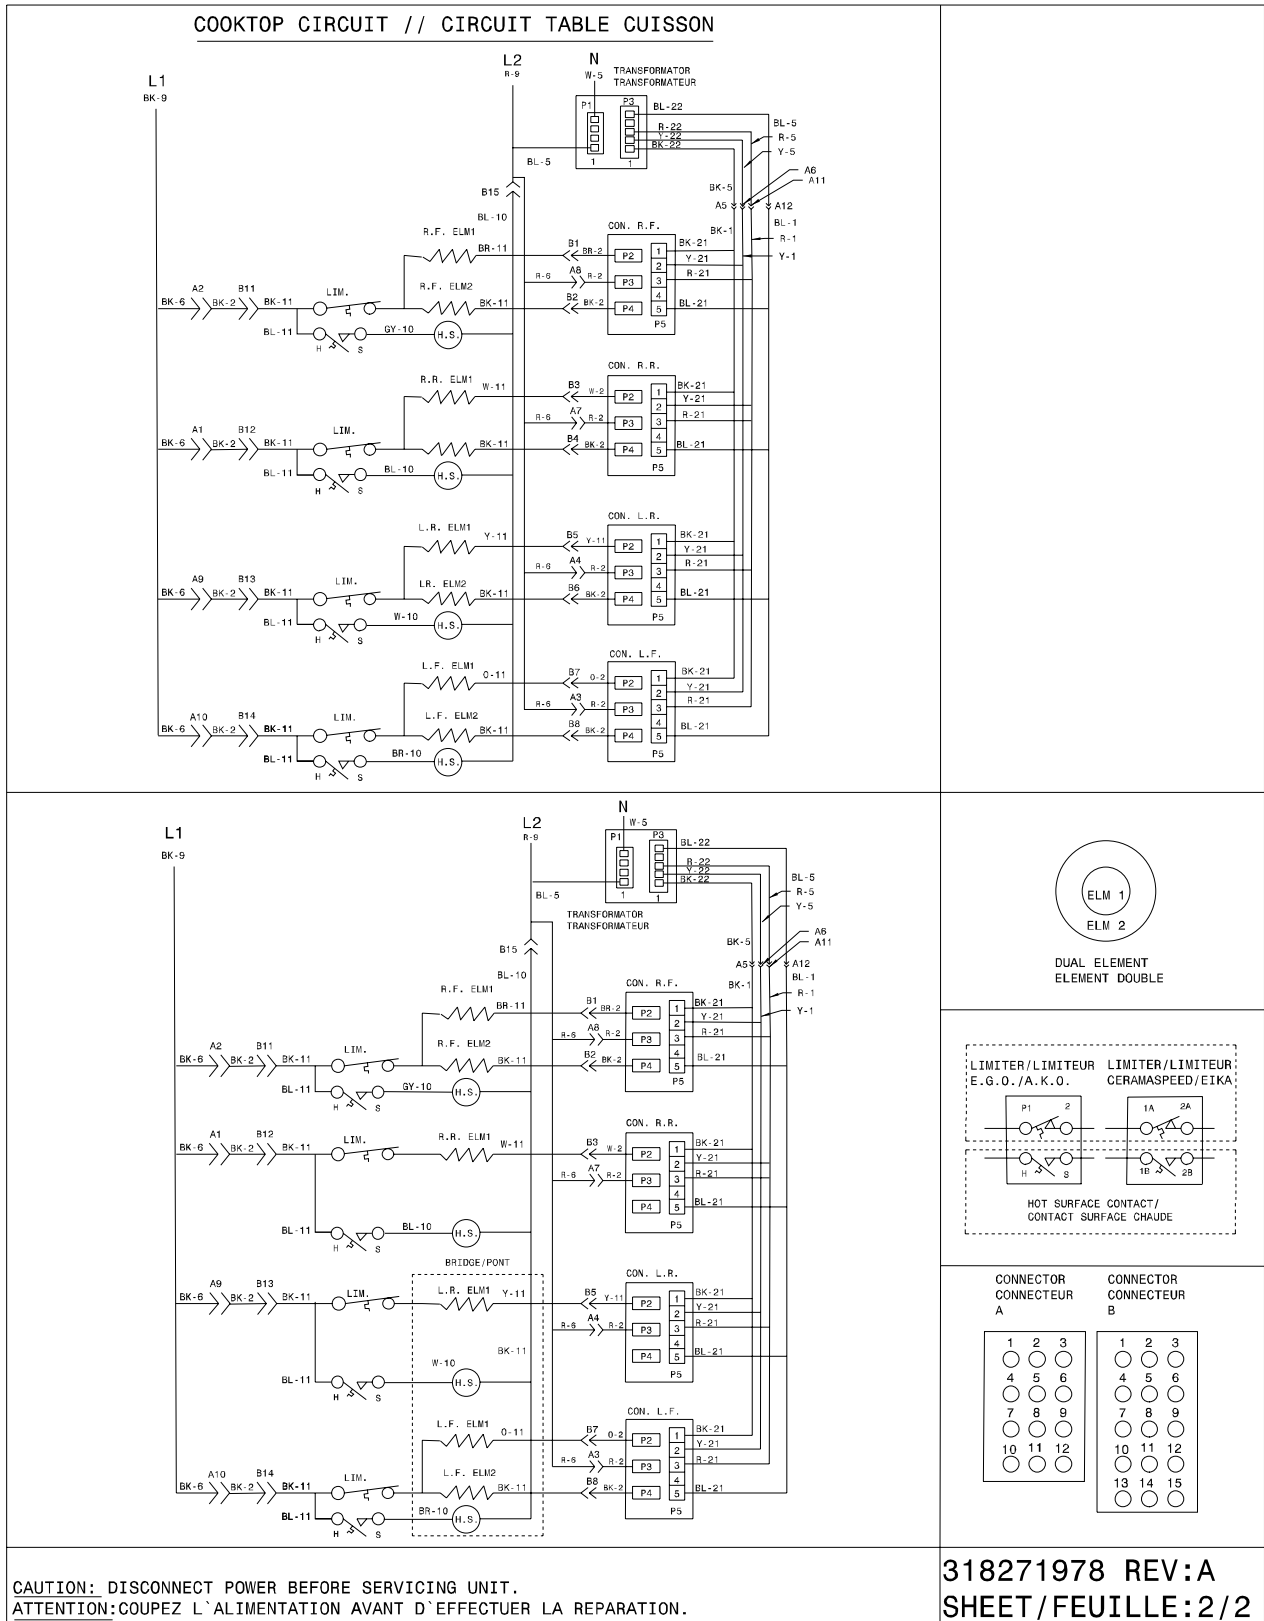

**TOP/DRAWER**

POS. NO	PART NO.	DESCRIPTION
1	318304401	Drawer, body assembly
1A	318300000	Panel, warmer drawer, side, (2)
1C	318300301	Panel, warmer drawer, rear
2	318303901	Panel, drawer, black, inner
4	318298819	Panel, drawer, stainless, front
13	318259507	Glide, warmer, inner RH
13A	318259506	Glide, warmer, inner LH
15B#	316418401	Element, dual, 6"9", surface, 1200W/2500W, radiant
15C#	316419902	Element, 7"5", dual, 750W/1800W, (2)
16	318223640	Main Top, glass assy., black
29	318147430	Bumper, (2)
39	316246100	Handle, door/drawer, stainless
46	318225410	Box, burner
51 #	318044827	Light, indicator, clear
52B	318122010	Spring, element mtg, 3000W
52C	318122008	Spring, element mtg, 1800W/3000W
60	5303311174	Screw, 10-24 x 3/8
81 #	318255301	Element, warmer drawer
84 #	318005108	Thermostat
85	318345600	Rack, warmer drawer
86	316095800	Clip, hold down, warmer element
87	318300102	Panel, warmer drawer, lower
90	318368001	Channel, glass protector, (2)
95	318303800	Shield, wire
124	316105501	Glide, outer/RH & LH, (2)
165	318227503	Plate, mounting
* #	318228932	Harness, wiring, cooktop
* #	318231848	Harness, wiring, pilot light
*	08016432	Screw, truss head, 8-18 x 0.375
*	5303211311	Screw, 8 x 0.500
*	5303300265	Screw, 8-18 X 1/2, (4)
*	5303311333	Screw, 8-32 x 3/8

WIRING DIAGRAM

**WIRING DIAGRAM**

**318271978 REV:A**  
**SHEET/FEUILLE: 2/2**