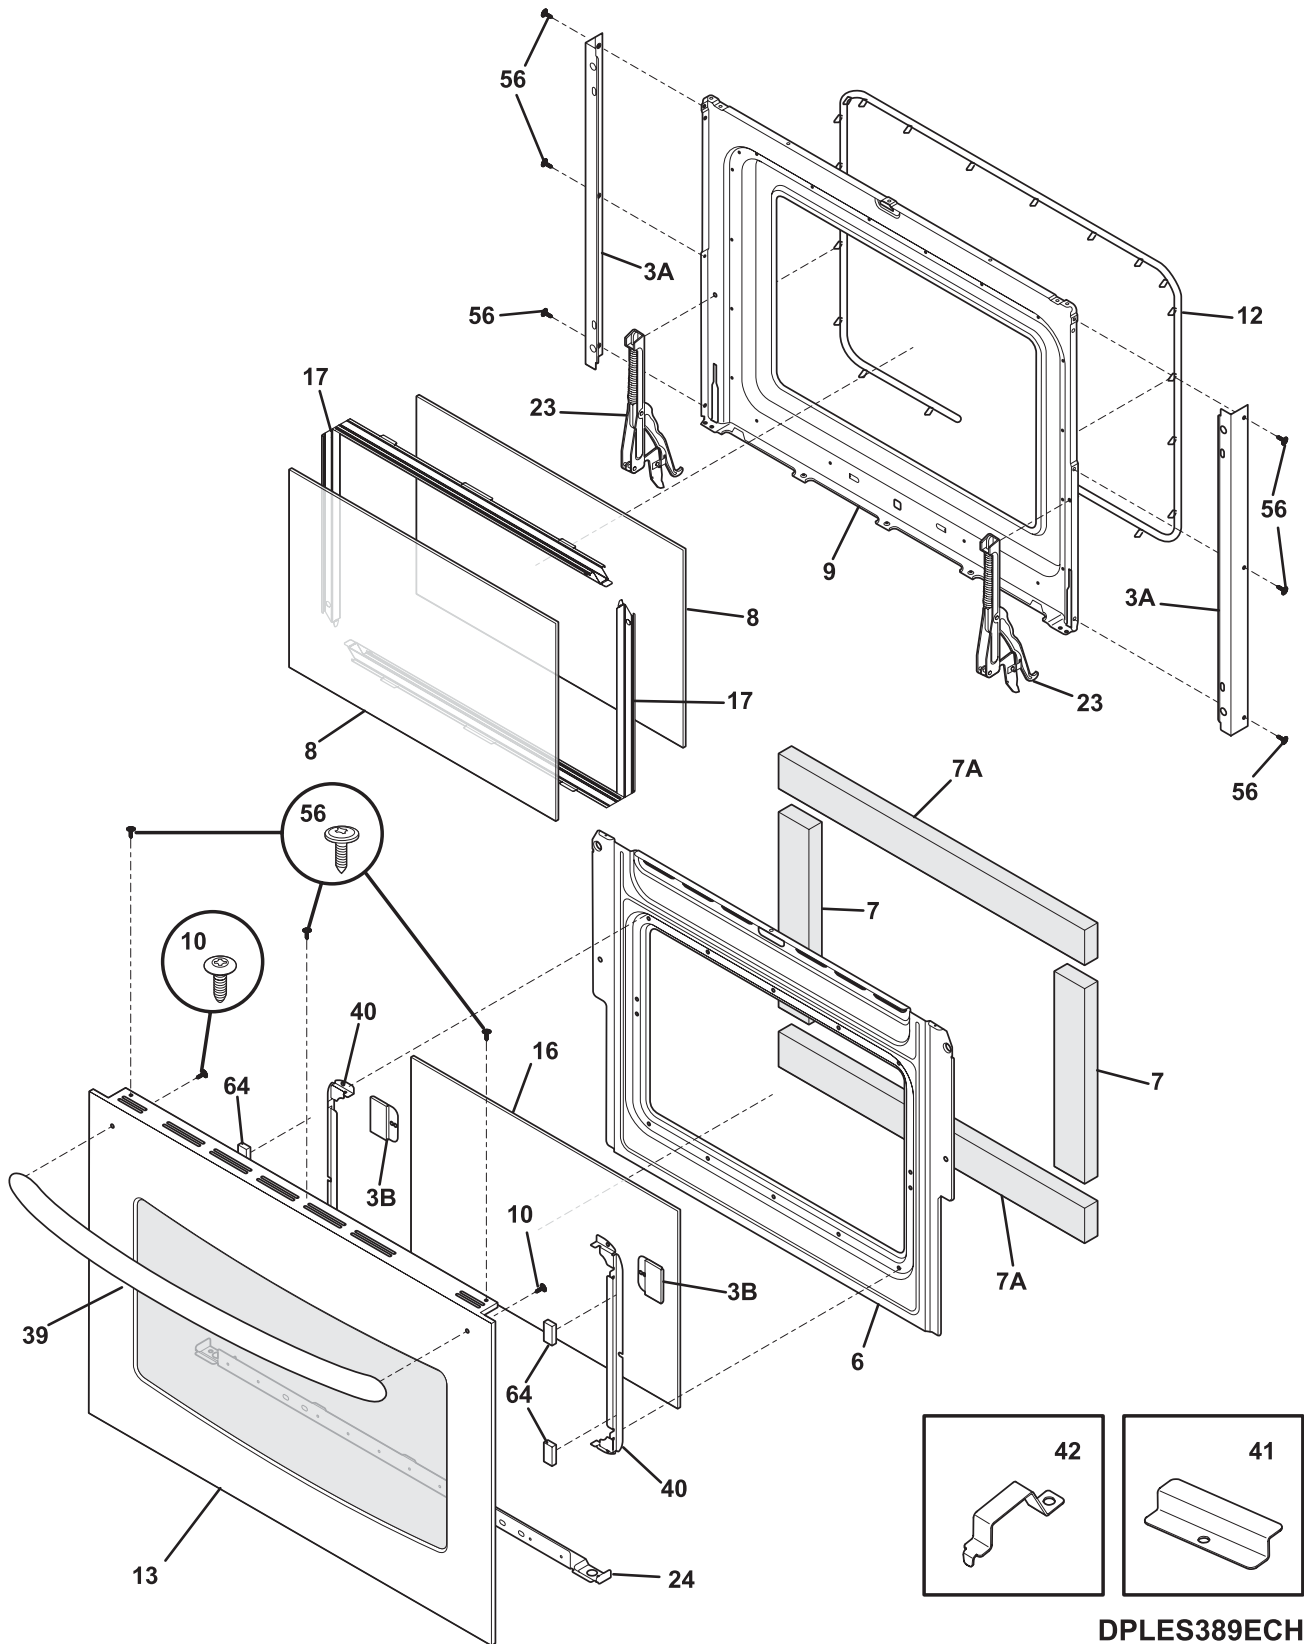

DOOR

DPLES389ECH

DOOR

POS. NO	PART NO.	DESCRIPTION
3A	318260401	Trim, oven door, side, (2)
3B	318262101	Cover, rear door, black, (2)
6	318260522	Baffle, door
7	318372000	Insulation, door, (2)
7A	318372002	Insulation, door, (2)
8	316117500	Glass, oven door, heat barrier
9	318259605	Liner, door
10	5303311174	Screw, 10-24 x 3/8
12	318053120	Seal, door, lower oven
13	318272189	Door Assy, w/nameplate, stainless steel, outer, w/tape & foil
16	318212210	Glass, oven door, heat barrier
17	318264710	Spacer, glass, (2)
23	318024747	Hinge, door, (2)
24	318260301	Trim, door, black, lower
39	316246100	Handle, door/drawer, stainless
40	318242702	Bracket, glass holder, upper door, (2)
41	318370600	Bracket, glass retainer, (2)
42	318382301	Bracket, glass retainer, (4)
56	5304436875	Screw, 8-18 X 1/2, black
64	318165800	Spacer
*	316221001	Label, anti-tip
*	5304415832	Screw, 8-18 x 0.406