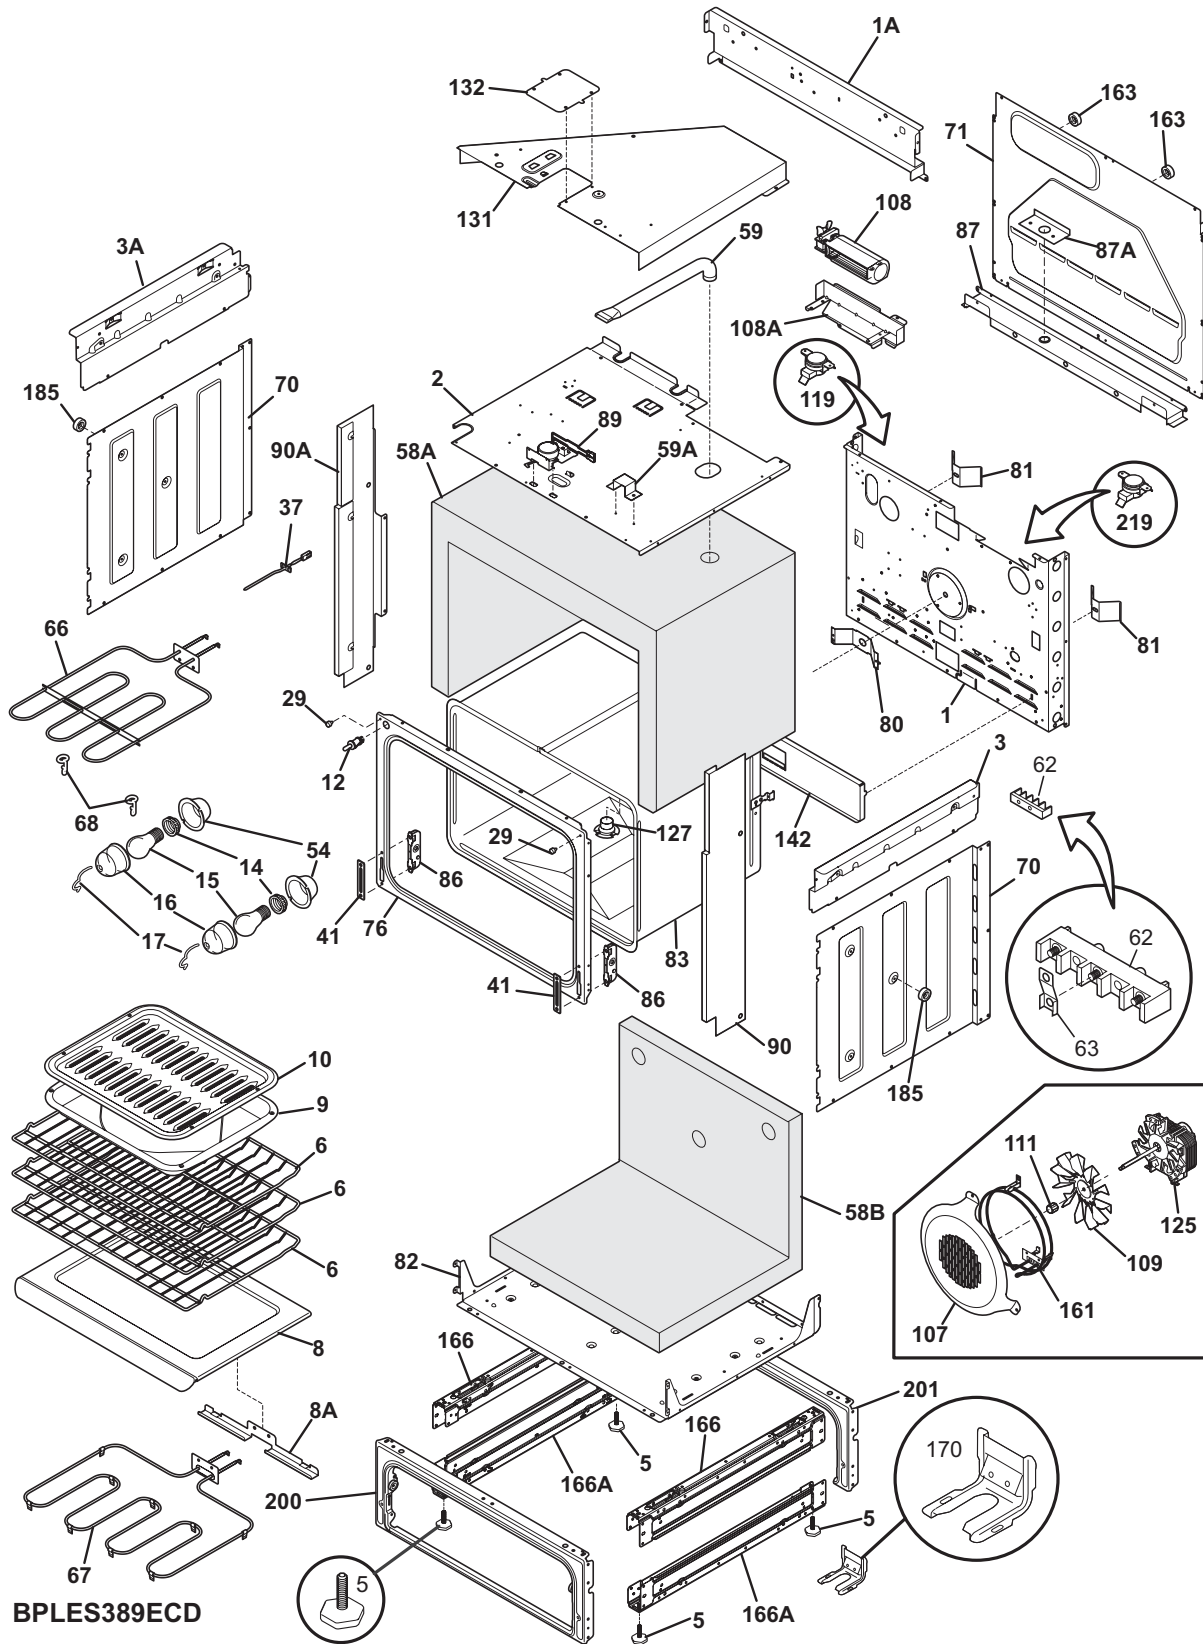

BODY

POS. NO	PART NO.	DESCRIPTION
1	318259220	Back, main
1A	318225110	Panel, main back, upper
2	318258902	Shield, insulation, upper
3	318225210	Panel, bodyside, upper RH
3A	318225211	Panel, bodyside, upper LH
5	318175508	Screw, leveling
6	318345208	Rack, oven
8	318262001	Cover, element
8A	318318600	Bracket, element, hidden bake
9	316081900	Pan, broilerOPTIONAL ACCESSORY
10	316082000	Insert, broiler panOPTIONAL ACCESSORY
12	316445501	Switch, oven light, door frame
* #	318231869	Harness, wiring, door switch
14	318224000	Receptacle, oven light
15	5303013071	Bulb/Lamp, light
16	08011086	Lens, oven light, glass
17	5304400195	Retainer, light cover
29	318147411	Bumper, (2)
37 #	316217002	Probe, oven temp
41	5303310526	Cover, hinge cutout
54	318222400	Housing, oven light
58A	318285055	Insulation, oven wrapper
58B	318133791	Insulation, oven back, back/bottom
59	318072560	Duct, oven vent
59A	318261600	Bracket, vent tube
62	5303935061	Terminal Block Kit
62*	5303323139	Screw, 10-24 x 0.906
62*	5303323144	Nut, 10-32
63	318264200	Plate, grounding strap
66 #	318255600	Element, broil, 2750W
67 #	318254906	Element, bake, 3400W, 8 pass
68	5304403015	Support, hanger, (2), broil element
70	318259100	Shield, insulation, sides, (2)
71	318260007	Panel, rear box
76	318056217	Front, oven
80	5303320846	Plate, oven mtg
81	318192400	Spring, oven
82	318258708	Shield, insulation, lower
83	318261400	Liner, oven assy
86	318328010	Receptacle, hinge
87	318260608	Bracket, cable mtg.
87A	318111806	Plate, cord set mtg
89 #	318261215	Motor, latch assy
90	318296904	Panel, filler, black, RH
90A	318296905	Panel, filler, black, LH
107	318219405	Cover, fan
108#	318073028	Motor, blower
*	318249403	Tube, protector
108A	318251300	Bracket, fan support
109	318398300	Fan Blade
111	318399800	Nut-fan retainer

BODY