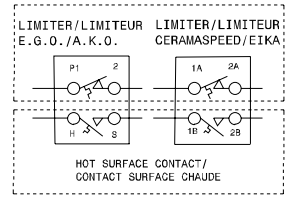

WIRING DIAGRAM

318271978 REV:A
SHEET/FEUILLE: 2/2