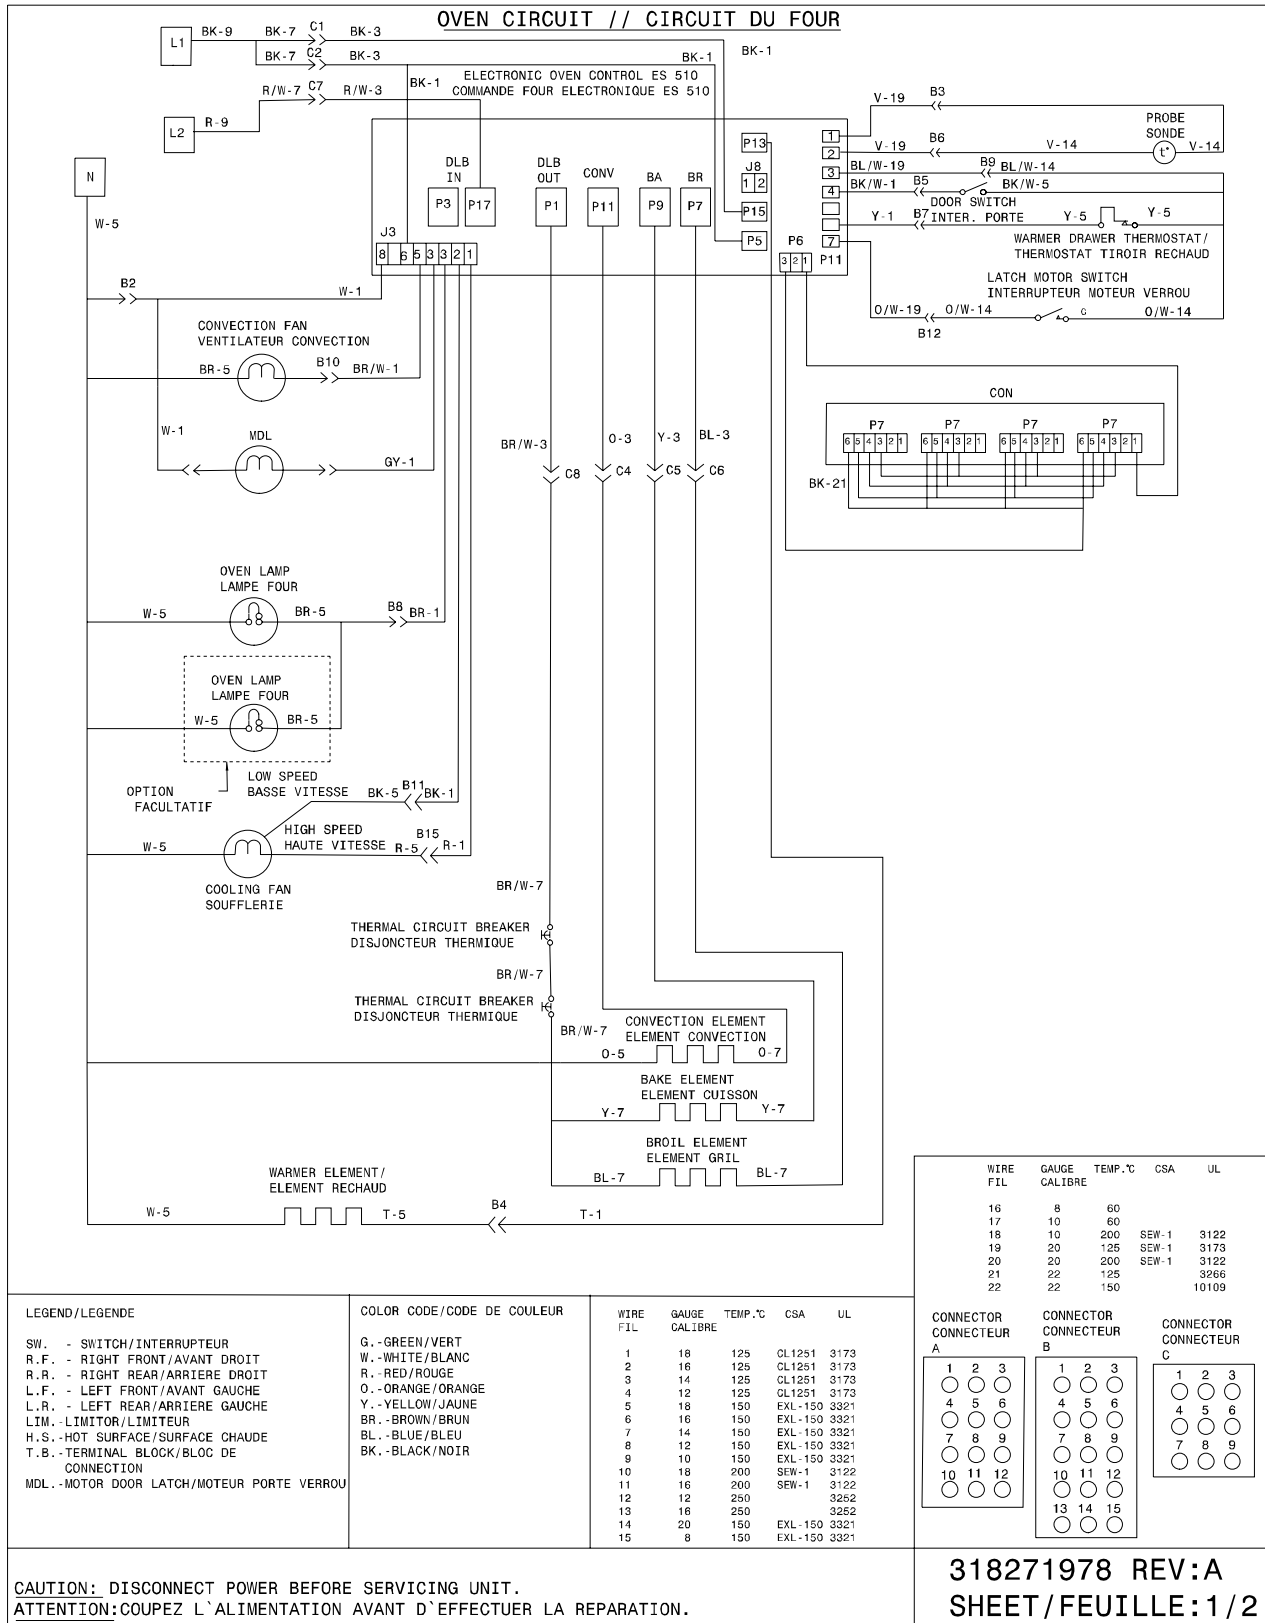

**TOP/DRAWER**

POS. NO	PART NO.	DESCRIPTION
1	318304401	Drawer, body assembly
1A	318300000	Panel, warmer drawer, side, (2)
1C	318300301	Panel, warmer drawer, rear
2	318303901	Panel, drawer, black, inner
4	318298819	Panel, drawer, stainless, front
13	318259507	Glide, warmer, inner RH
13A	318259506	Glide, warmer, inner LH
15B#	316418401	Element, dual, 6"9", surface, 1200W/2500W, radiant
15C#	316419902	Element, 7"5", dual, 750W/1800W, (2)
16	318223640	Main Top, glass assy., black
29	318147430	Bumper, (2)
39	316246100	Handle, door/drawer, stainless
46	318225410	Box, burner
51 #	318044827	Light, indicator, clear
52B	318122010	Spring, element mtg, 3000W
52C	318122008	Spring, element mtg, 1800W/3000W
60	5303311174	Screw, 10-24 x 3/8
81 #	318255301	Element, warmer drawer
84 #	318005108	Thermostat
85	318345600	Rack, warmer drawer
86	316095800	Clip, hold down, warmer element
87	318300102	Panel, warmer drawer, lower
90	318368001	Channel, glass protector, (2)
95	318303800	Shield, wire
124	316105501	Glide, outer/RH & LH, (2)
165	318227503	Plate, mounting
* #	318228932	Harness, wiring, cooktop
* #	318231848	Harness, wiring, pilot light
*	08016432	Screw, truss head, 8-18 x 0.375
*	5303211311	Screw, 8 x 0.500
*	5303300265	Screw, 8-18 X 1/2, (4)
*	5303311333	Screw, 8-32 x 3/8

WIRING DIAGRAM

**WIRING DIAGRAM**

**318271978 REV:A**  
**SHEET/FEUILLE: 2/2**