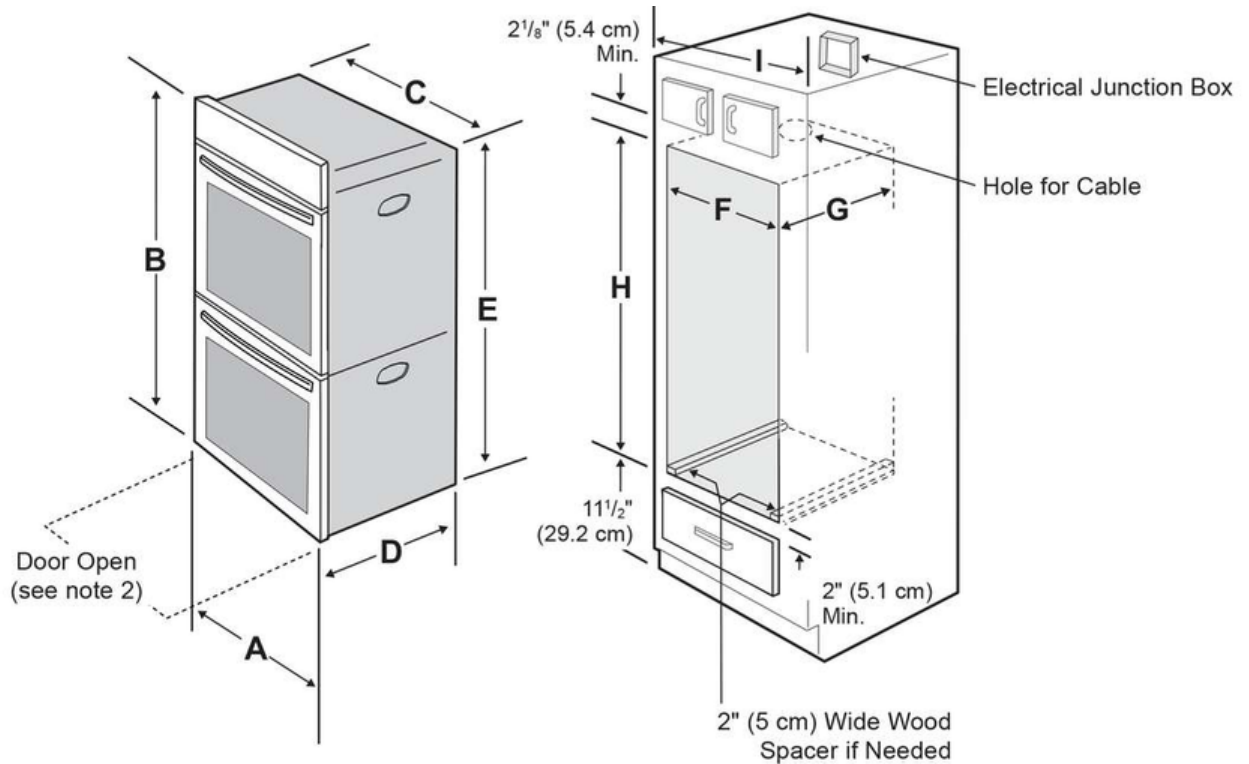

Frigidaire

30" Double Electric Wall Oven with Fan Convection

FCWD3027AS, FCWD3027AW, FCWD3027AB, FCWD3027AD

Version : 08/21

NOTES:

1. Allow at least 23" (58.4 cm) clearance in front of oven for door depth when it is open.
2. Dimension G (cutout depth) is critical to the proper installation of the built-in oven. If the oven trim does not butt against the cabinet, or if noise is heard on convection models, verify dimension G to assure it is according to the required dimension.
3. For a cutout height greater than the maximum (H), add one 2" (5 cm) wide wood shim of appropriate height to each side of the opening under the appliance side rails. A trim kit may be purchased through a dealer, service, or on the brand website.

PRODUCT DIMENSIONS					
A	B	C	D		E
29⁷/₈ (75.9 cm)	50³/₄ (128.9 cm)	28⁷/₁₆ (72.2 cm)	25³/₁₆ (63.9 cm)		48⁷/₈ (124.1 cm)
CUTOUT DIMENSIONS AND CABINET WIDTH					
F		G	H. Standard Height (*Others, see note 3)		I
Min.	Max.	Min.	Min.	Max.	
28¹/₂ (72.4 cm)	29 (73.7 cm)	23¹/₂ (59.7 cm)	48⁷/₈ (124.1 cm)	50¹/₄ (127.6 cm)	30¹/₈ (76.5 cm) Min

Note: For planning purposes only. Always consult local and national electric, gas and plumbing codes.

Refer to Product Installation Guide for detailed installation instructions on the web at frigidaire.com / frigidaire.ca

Specifications subject to change. Accessories information available on the web at frigidaire.com / frigidaire.ca

USA • 10200 David Taylor Drive • Charlotte, NC 28262 • 1-800-FRIGIDAIRE • frigidaire.com

CANADA • 5855 Terry Fox Way • Mississauga, ON L5V 3E4 • 1-800-265-8352 • frigidaire.ca