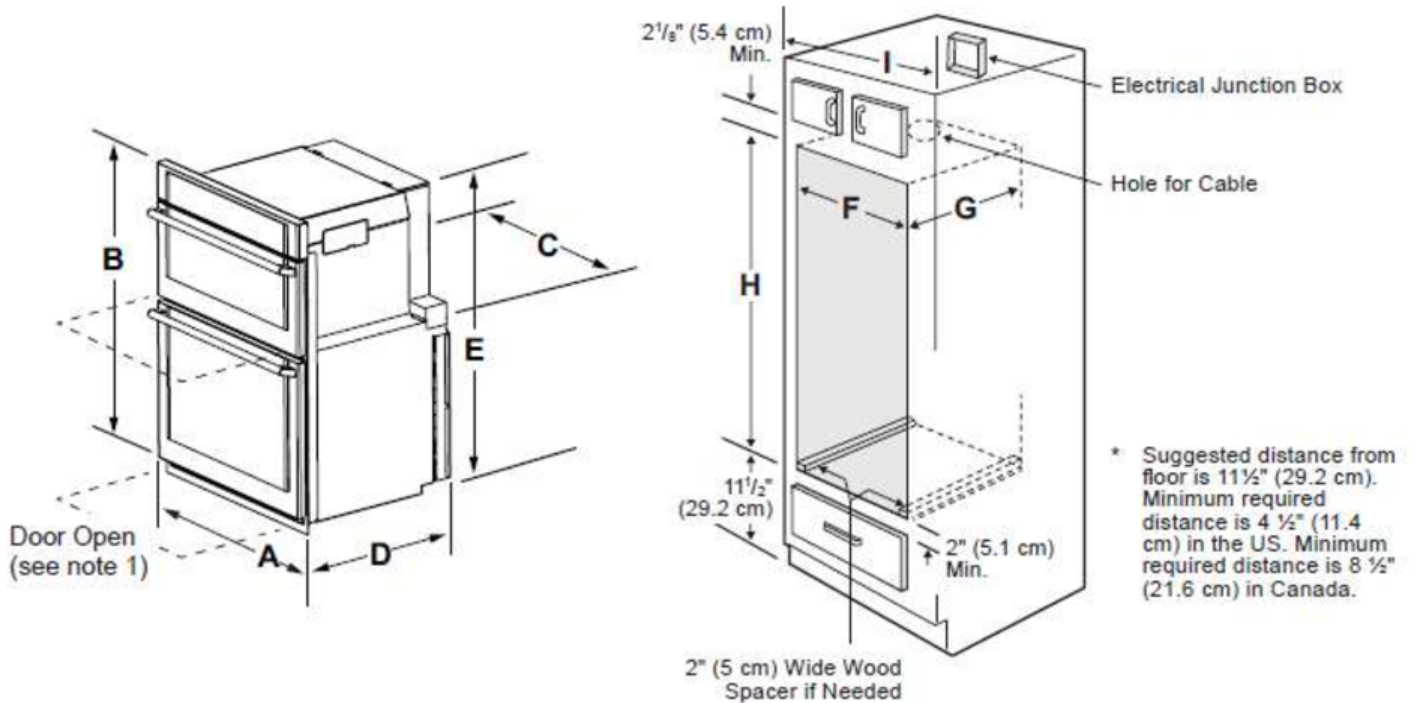

GCWM3067AF, GCWM3067AD

Version : 12/21

NOTES:

1. Allow at least 22" (55.9cm) clearance in front of oven for door depth when it is open.
2. Dimension G (cutout depth) is critical to the proper installation of the built-in oven. If the oven decorative trim does not butt against the cabinet verify dimension G to assure it is the required depth.
3. For a cutout height greater than the maximum (H), add one 2"(5 cm) wide wood shim of appropriate height to each side of the opening under the appliance side rails. A trim kit may be purchased through a dealer, service, or on the brand website.

Figure 1: Product and Cutout Dimensions

PRODUCT DIMENSIONS					
A	B	C	D	E	
29 ⁷ / ₈ " (76.2 cm)	41 ¹ / ₁₆ " (105.6 cm)	28 ⁷ / ₁₆ " (72.2 cm)	25 ³ / ₁₆ " (63.9 cm)	40 ⁹ / ₁₆ " (102.9 cm)	
CUTOUT DIMENSIONS AND CABINET WIDTH					
F		G. Min.	H		I
Min.	Max.		Min.	Max.	
28 ¹ / ₂ " (72.4 cm)	29" (73.7 cm)	23 ¹ / ₂ " (59.7 cm)	40 ⁵ / ₈ " (103.1 cm)	41 ¹ / ₂ " (105.4 cm)	30 ¹ / ₈ " (76.5 cm) Min